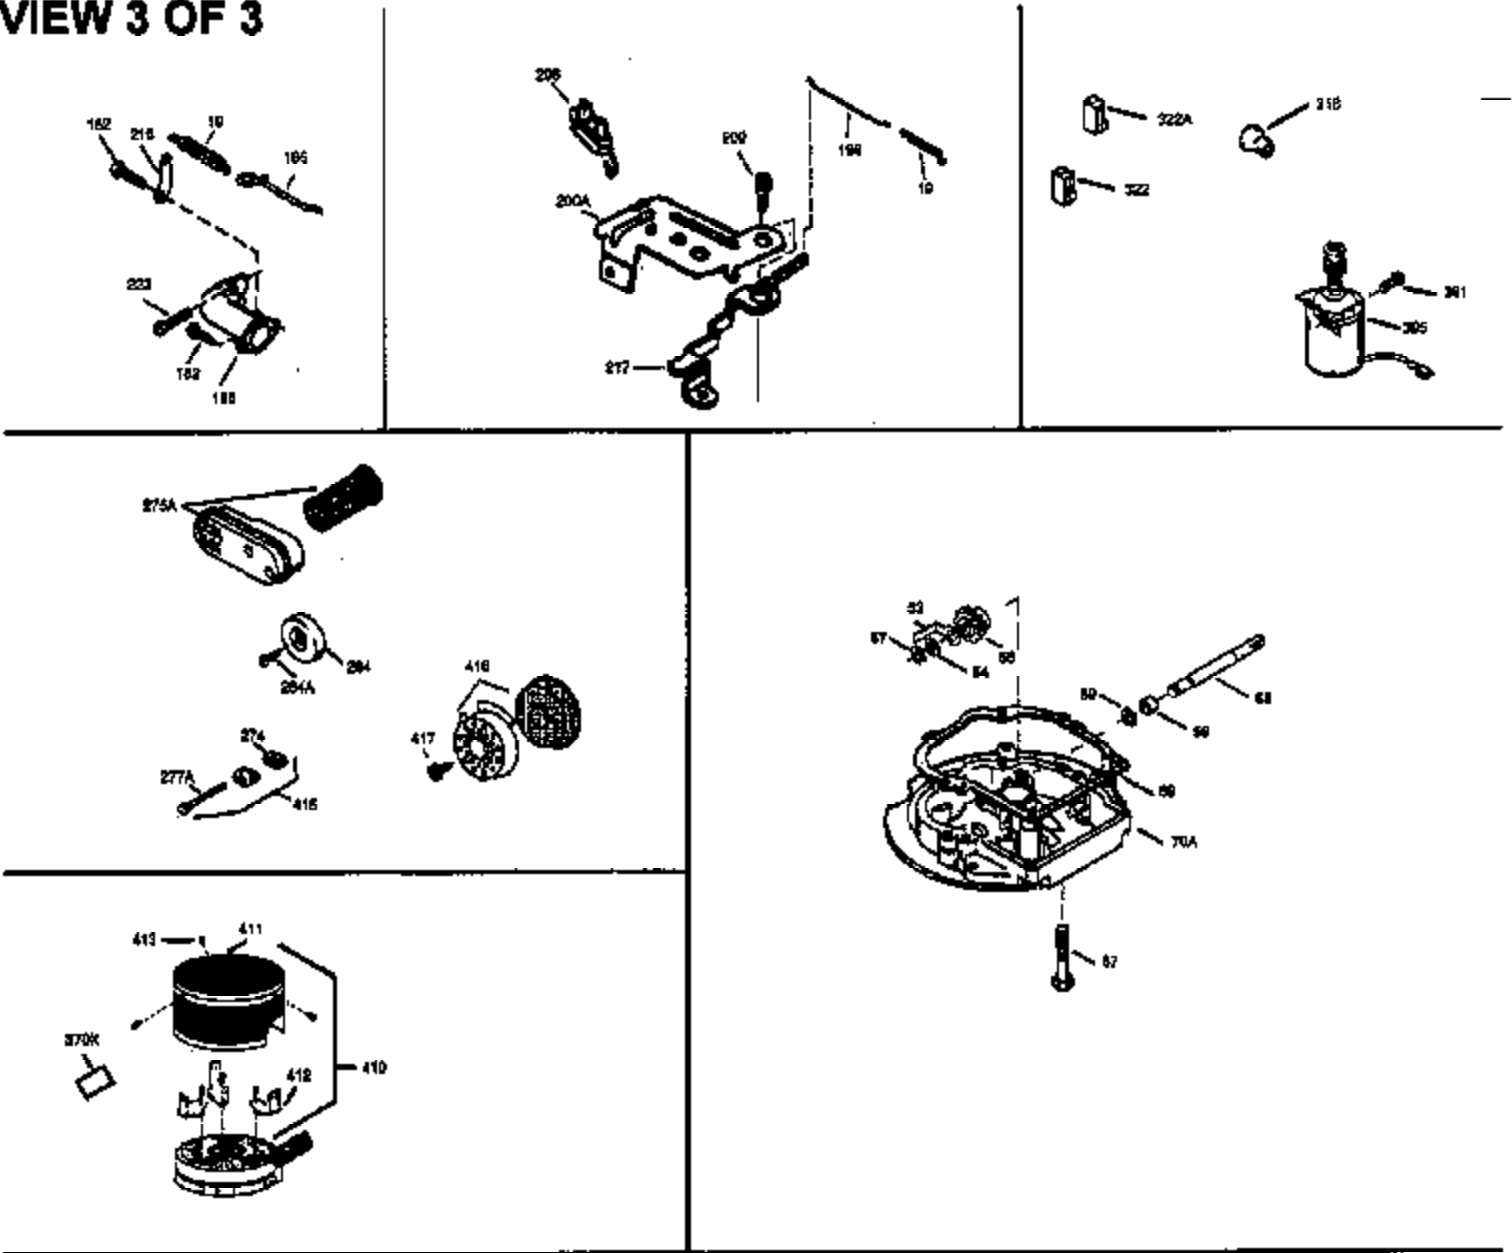

ILLUSTRATION SHOWS TYPICAL PARTS ONLY. ORDER BY PART NUMBER. PARTS NOT LISTED ARE SUPPLIED BY OEM.

VIEW 3 OF 3

Ref #	Part Number	Qty	Description
19	31361		Spring, Extension
69	35261		* Gasket, Mounting flange
182	6201		Screw, 1/4-28 x 7/8"
185	31384A		Pipe, Intake (Incl. 224)
186	34337		Link, Governor spring
209	30200		Screw, 10-24 x 9/16"
223	650451		Screw, 1/4-20 x 1"
243A	650899		Screw, 10-32 x 2-3/32"
245B	35500		Filter, Air cleaner
246D	35435		Filter, Pre-Air (Optional)
250B	35503		Cover, Air cleaner
275A	35603		Muffler (Incl. 277)
277A	30063		Screw, Torx T-30, 1/4-20 x 1/2" (Use as req.)
300C	35501A		Shroud & Tank Ass'y. (Incl. 299 & 301 A)
370G	34387		Decal, Instruction (Optional)
410	730574		Opt.Debris Screen Kit (Incl.370G,411, 412,413)
411	35596		Debris Screen (Optional)
412	35597		Debris Screen Bracket (Optional)
413	650910		Screw, 8-32 x 1/4 (Optional)
415	730162		Muffler Adapter Kit(In.274,277A)(Use as req.)