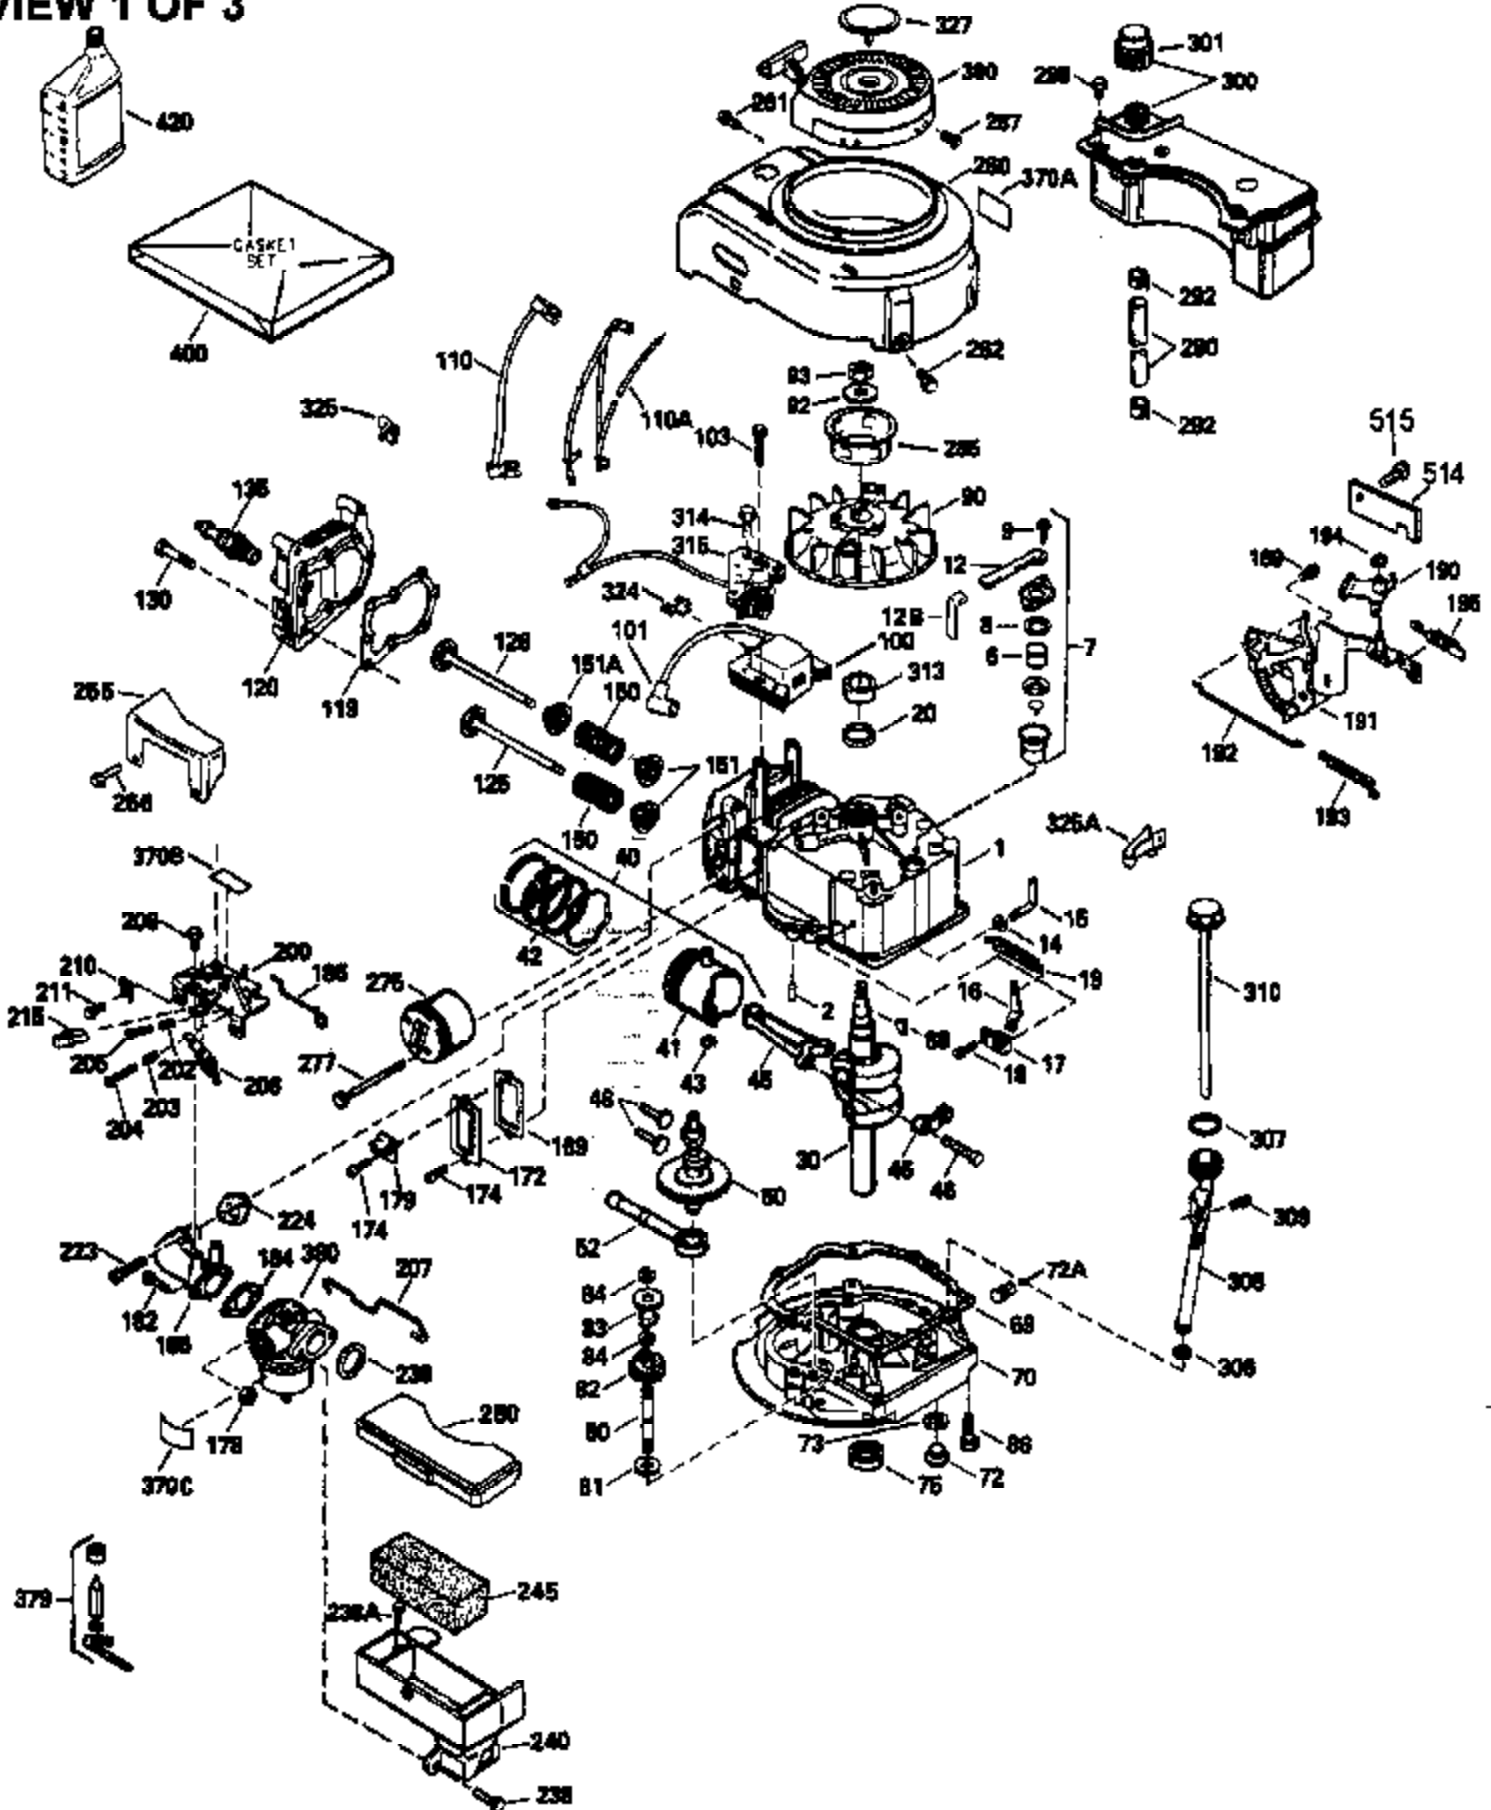

VIEW 1 OF 3

Ref #	Part Number	Qty	Description
1	35010		Cylinder (Incl. 2 & 20)(2-5/8" Bore)
2	26727		Pin, Dowel
6	33734		Element, Breather
7	34214A		Breather Ass'y. (Incl. 6, 8, 9, 12 , & 12A)
8	33735		* Gasket, Breather
9	30200		Screw, 10-24 x 9/16"
12	35496		Tube, Breather
14	28277		Washer, Flat
15	30589		Rod, Governor (Incl. 14)
16	31383A		Lever, Governor
17	31335		Clamp, Governor lever
18	650548		Screw, 8-32 x 5/16"
19	31361		Spring, Extension
20	32600		Seal, Oil
30	34463		Crankshaft
40	35544		Piston, Pin & Ring Set (Std.) (2-5/8" Bore)
40	35545		Piston, Pin & Ring Set (.010" OS)
40	35546		Piston, Pin & Ring Set (.020" OS)
41	35541		Piston & Pin Ass'y. (Incl. 43)(Std.) (2-5/8")
41	35542		Piston & Pin Ass'y. (Incl. 43) (.010" OS)
41	35543		Piston & Pin Ass'y. (Incl. 43) (.020" OS)
42	35547		Ring Set (Std.) (2-5/8" Bore)
42	35548		Ring Set (.010" OS)
42	35549		Ring Set (.020" OS)
43	20381		Ring, Piston pin retaining
45	30963B		Rod Assy., Connecting (Incl. 46)
46	32610A		Bolt, Connecting rod
48	27241		Lifter, Valve
50	33148A		Camshaft
52	29914		Oil Pump Assy.
69	35261		* Gasket, Mounting flange
70	35651B		Flange Ass'y. (Incl. 72, 73, 75 & 80)
72	30572		Plug, Oil drain (Incl. 73)
73	28833		* Drain Plug Gasket (Not req. W/plastic plug)
75	26208		Seal, Oil
80	30574		Shaft, Governor
81	30590A		Washer, Flat
82	30591		Gear Assy., Governor (Incl. 81)
83	30588A		Spool, Governor
84	29193		Ring, Retaining
86	650488		Screw, 1/4-20 x 1-1/4"
89	611004		Flywheel Key
90	611112		Flywheel
92	650815		Washer, Belleville
93	650816		Nut, Flywheel
100	34443A		Solid State Ignition
100	730207		Magneto-to-Solid State Conv. Kit (Includes solid state module, solid state flywheel key, and instructions.) (Use as required on external ignition engines only.)
101	610118		Cover, Spark plug (Use as required)
103	650814		Screw, Torx T-15, 10-24 x 1"
110	34231		Ground Wire
118	730194		Rope Guide Kit (Use as required)
119	33015A		* Gasket, Head
120	34342		Head, Cylinder
125	29314B		Intake Valve (Std.) (Incl. 151) (Conventional Ports)
125	29315C		Intake Valve (1/32" OS) (Incl. 151) (Conventional Ports)