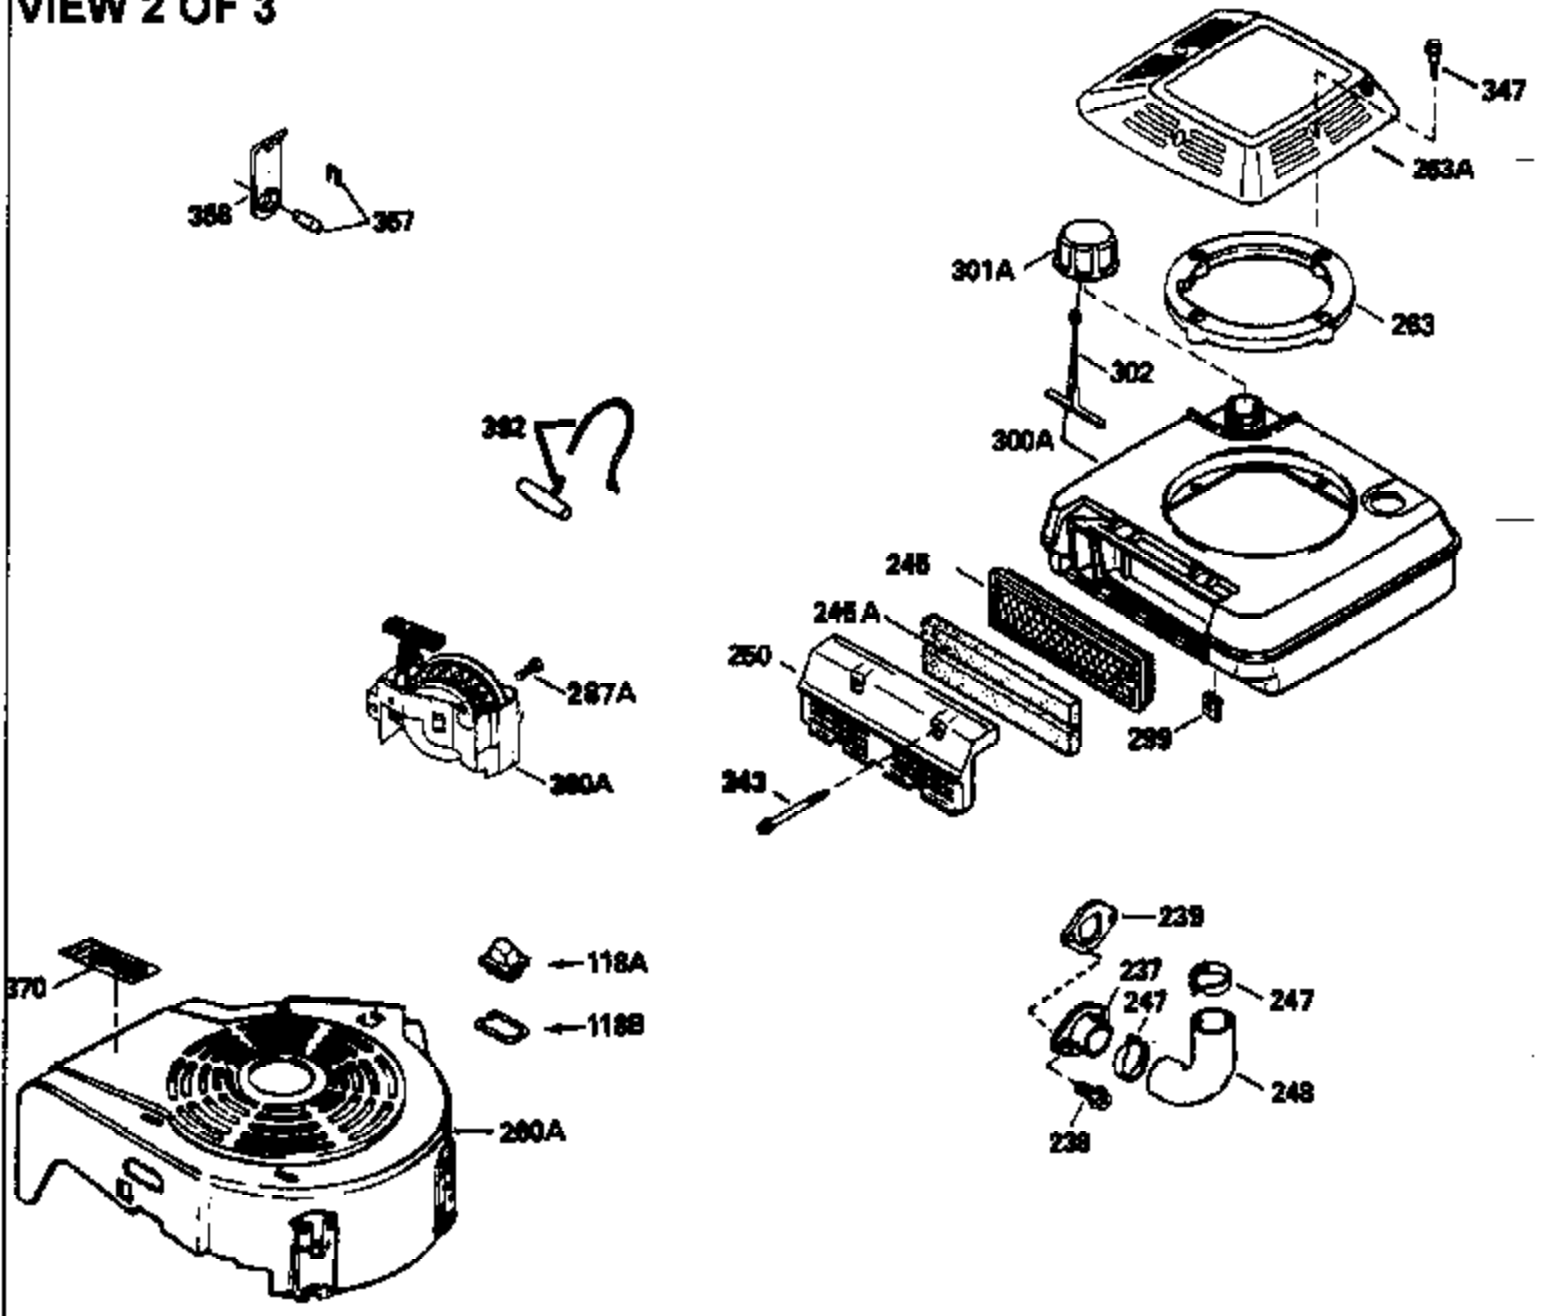

VIEW 2 OF 3

Ref #	Part Number	Qty	Description
118	730194		Rope Guide Kit (Use as required)
237	32971		Adapter, Air cleaner
238	650709		Screw, 10-32 x 7/16"
239A	35815		Gasket, Air cleaner
245F	35500		Filter, Air cleaner
246E	35435		Filter, Pre-air (Use as required)
247C	35505		Clamp, Air cleaner tube
248	35504		Tube, Air cleaner
250E	35503		Cover, Air cleaner
260B	35497		Housing, Blower
263	35502		Ring, Shroud
287B	650884		Screw, 8-32 x 1/2"
287A	650735		Screw, 10-24 x 3/8" (Use as required)
287A			Pop Rivet (3/16" Dia.) (Purchase locally)
299	650900		Clip, "U" type nut, 10-32
300C	35501A		Shroud & Tank Ass'y. (Incl. 299 & 301 A)
301A	35355		Fuel Cap (Use as required)
347	650898		Screw, 10-32 x 27/32"
370H	34387		Decal, Instruction (Optional)
370J	34870		Decal, Instruction (Optional)
390B	590635		Rewind Starter (Refer to Division 5, Section C, page 34 or Fiche 8A, Grid G-5 for breakdown)
425	730571		Starter Muff Kit (Incl.370J,426,427)(Opt.)
426	32203		Starter Air Cleaner (Optional)
427	32204		Starter Air Cleaner Bracket (Optional)
436	611006		Stator Plate Ass'y.(Incl.377,378,437, 442-448)
437	30551		Spring, Breaker box cover
438	610947		Cover, Dust
439	610955		Gasket, Stator cover
440	30992		Cam, Breaker
442	610385		Washer
443	610408		Nut, 8-32
444	29181		Breaker Fastening Screw & Washer
445	610593		Condenser Fastening Screw
446	33356		Terminal, Ground