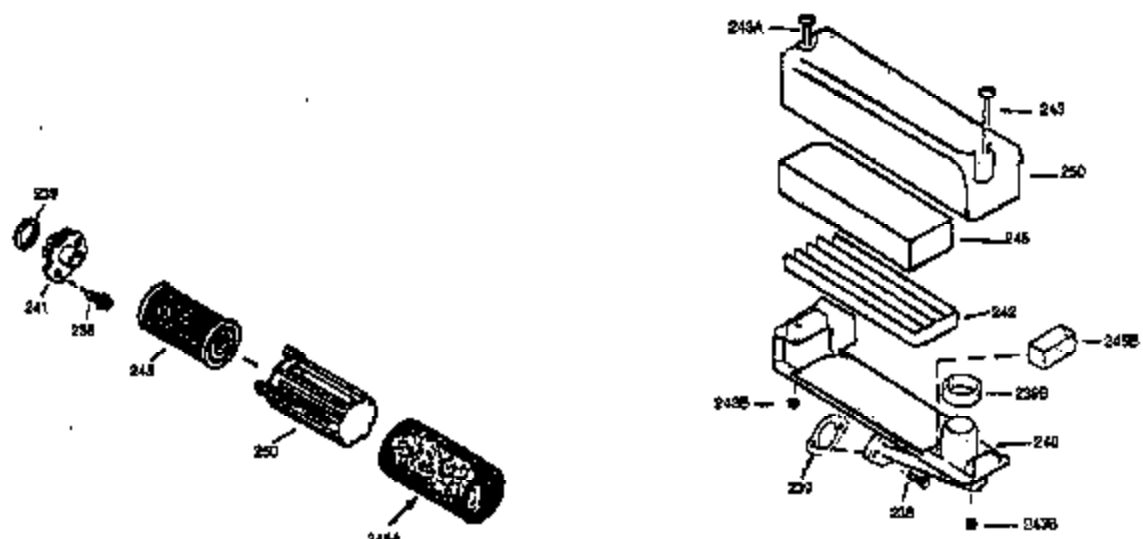

ILLUSTRATION SHOWS TYPICAL PARTS ONLY. ORDER BY PART NUMBER. PARTS NOT LISTED ARE SUPPLIED BY OEM.

VIEW 3 OF 3

Ref #	Part Number	Qty	Description
19	36281	1	Extension Spring
69	35261	1	* Mounting Flange Gasket
182	6201	2	Screw, 1/4-28 x 7/8"
185	36544	1	Intake Pipe
186	34337	1	Governor Link
209	30200	2	Screw, 10-24 x 9/16"
223	650451	2	Screw, 1/4-20 x 1"
238	650932	2	Screw, 10-32 x 49/64"
239	34338	1	* Air Cleaner Gasket
241	35797	1	Air Cleaner Collar
245	35066	1	Air Cleaner Filter
250	35986	1	Air Cleaner Cover
416	36085	1	Spark Arrestor Kit (Incl. 417)(Optional)
417	650760	1	Screw, 8-32 x 3/8" (Optional)