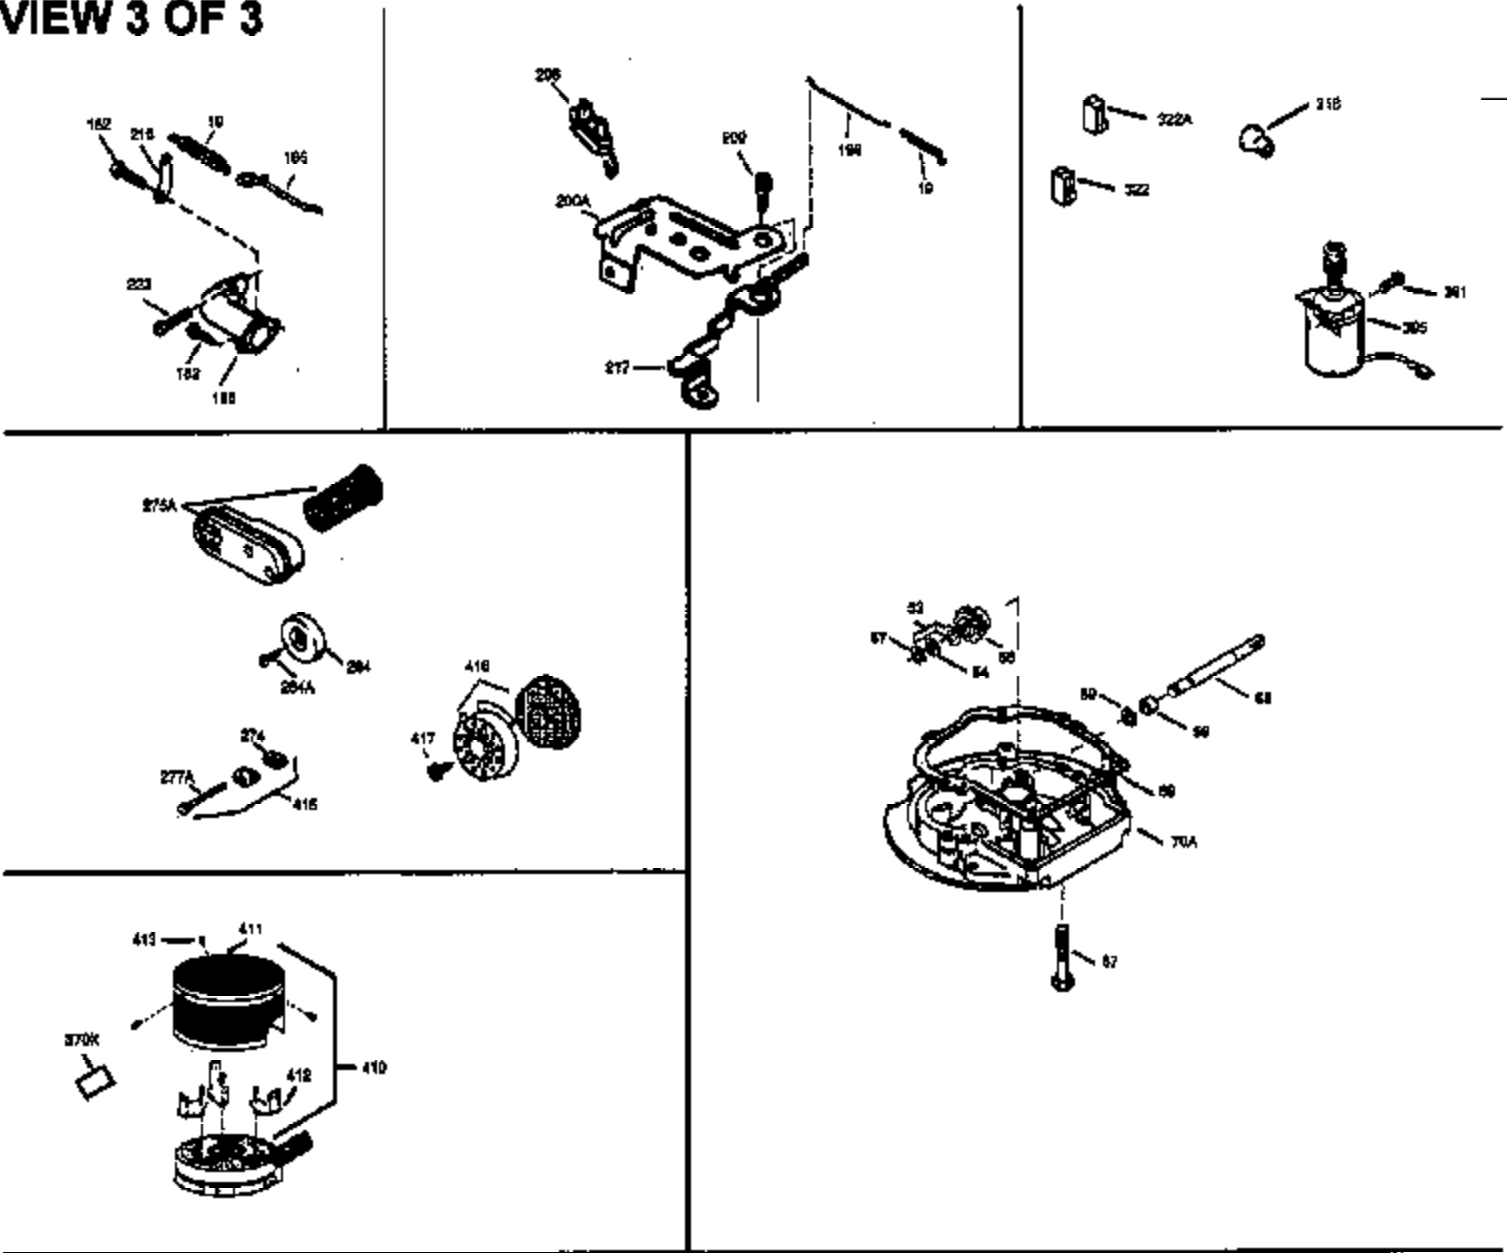

ILLUSTRATION SHOWS TYPICAL PARTS ONLY. ORDER BY PART NUMBER. PARTS NOT LISTED ARE SUPPLIED BY OEM.

VIEW 3 OF 3

Ref #	Part Number	Qty	Description
19	36281	1	Extension Spring
69	35261	1	* Mounting Flange Gasket
182	6201	2	Screw, 1/4-28 x 7/8"
185	36544	1	Intake Pipe
186	34337	1	Governor Link
209	30200	2	Screw, 10-24 x 9/16"
223	650451	2	Screw, 1/4-20 x 1"
238	650932	2	Screw, 10-32 x 49/64"
239	34338	1	* Air Cleaner Gasket
241	35797	1	Air Cleaner Collar
245	35066	1	Air Cleaner Filter
250	35986	1	Air Cleaner Cover
416	36085	1	Spark Arrestor Kit (Incl. 417)(Optional)
417	650760	1	Screw, 8-32 x 3/8" (Optional)