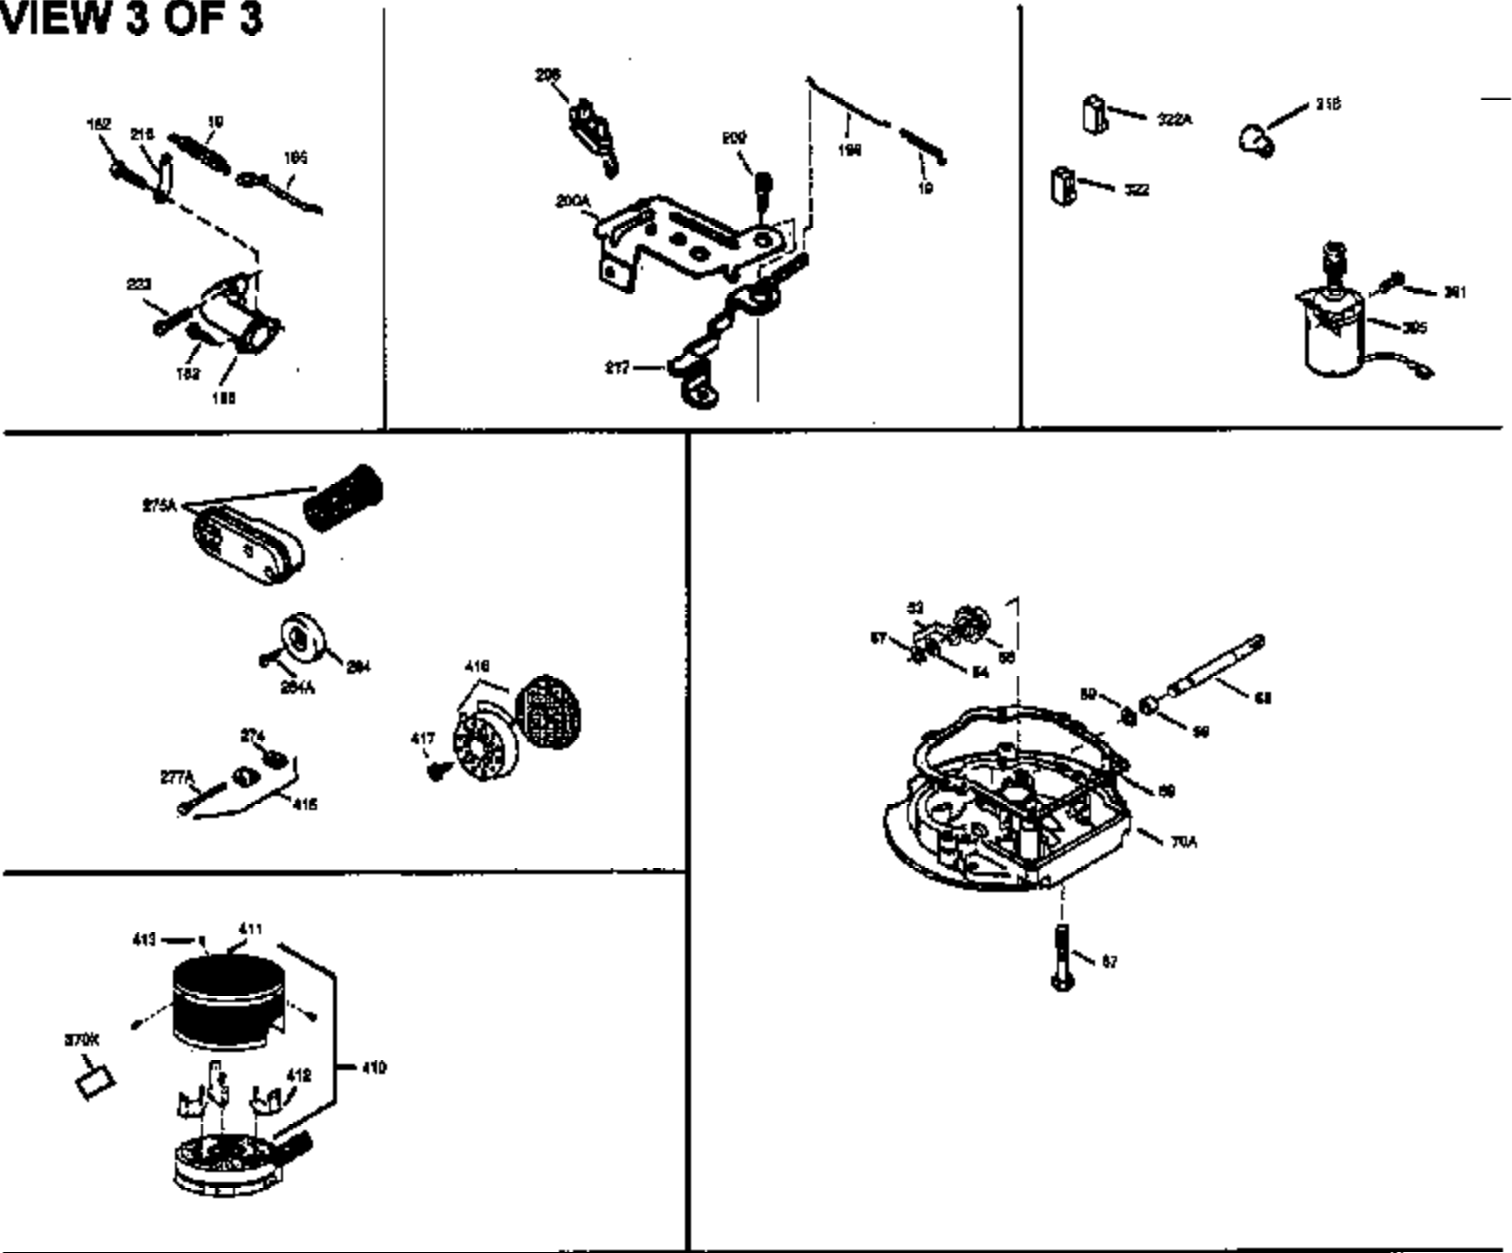

ILLUSTRATION SHOWS TYPICAL PARTS ONLY. ORDER BY PART NUMBER. PARTS NOT LISTED ARE SUPPLIED BY OEM.

VIEW 3 OF 3

Ref #	Part Number	Qty	Description
19	36281	1	Extension Spring
69	35261	1	* Mounting Flange Gasket
182	6201	2	Screw, 1/4-28 x 7/8"
185	36544	1	Intake Pipe
186	34337	1	Governor Link
209	30200	2	Screw, 10-24 x 9/16"
223	650451	2	Screw, 1/4-20 x 1"
238	650932	2	Screw, 10-32 x 49/64"
239	34338	1	* Air Cleaner Gasket
241	35797	1	Air Cleaner Collar
245	35066	1	Air Cleaner Filter
250	35986	1	Air Cleaner Cover
416	36085	1	Spark Arrestor Kit (Incl. 417)(Optional)
417	650760	1	Screw, 8-32 x 3/8" (Optional)