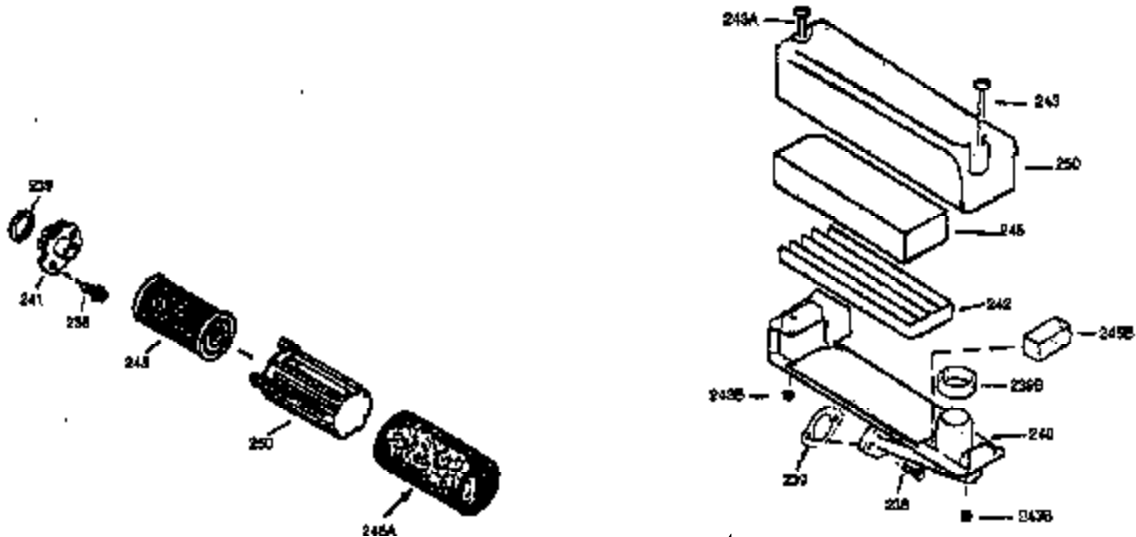

ILLUSTRATION SHOWS TYPICAL PARTS ONLY. ORDER BY PART NUMBER. PARTS NOT LISTED ARE SUPPLIED BY OEM.

VIEW 3 OF 3

Ref #	Part Number	Qty	Description
19	36281	1	Extension Spring
69	35261	1	* Mounting Flange Gasket
182	6201	2	Screw, 1/4-28 x 7/8"
185	36544	1	Intake Pipe
186	34337	1	Governor Link
209	30200	2	Screw, 10-24 x 9/16"
223	650451	2	Screw, 1/4-20 x 1"
238	650932	2	Screw, 10-32 x 49/64"
239	34338	1	* Air Cleaner Gasket
241	35797	1	Air Cleaner Collar
245	35066	1	Air Cleaner Filter
250	35986	1	Air Cleaner Cover
416	36085	1	Spark Arrestor Kit (Incl. 417)(Optional)
417	650760	1	Screw, 8-32 x 3/8" (Optional)