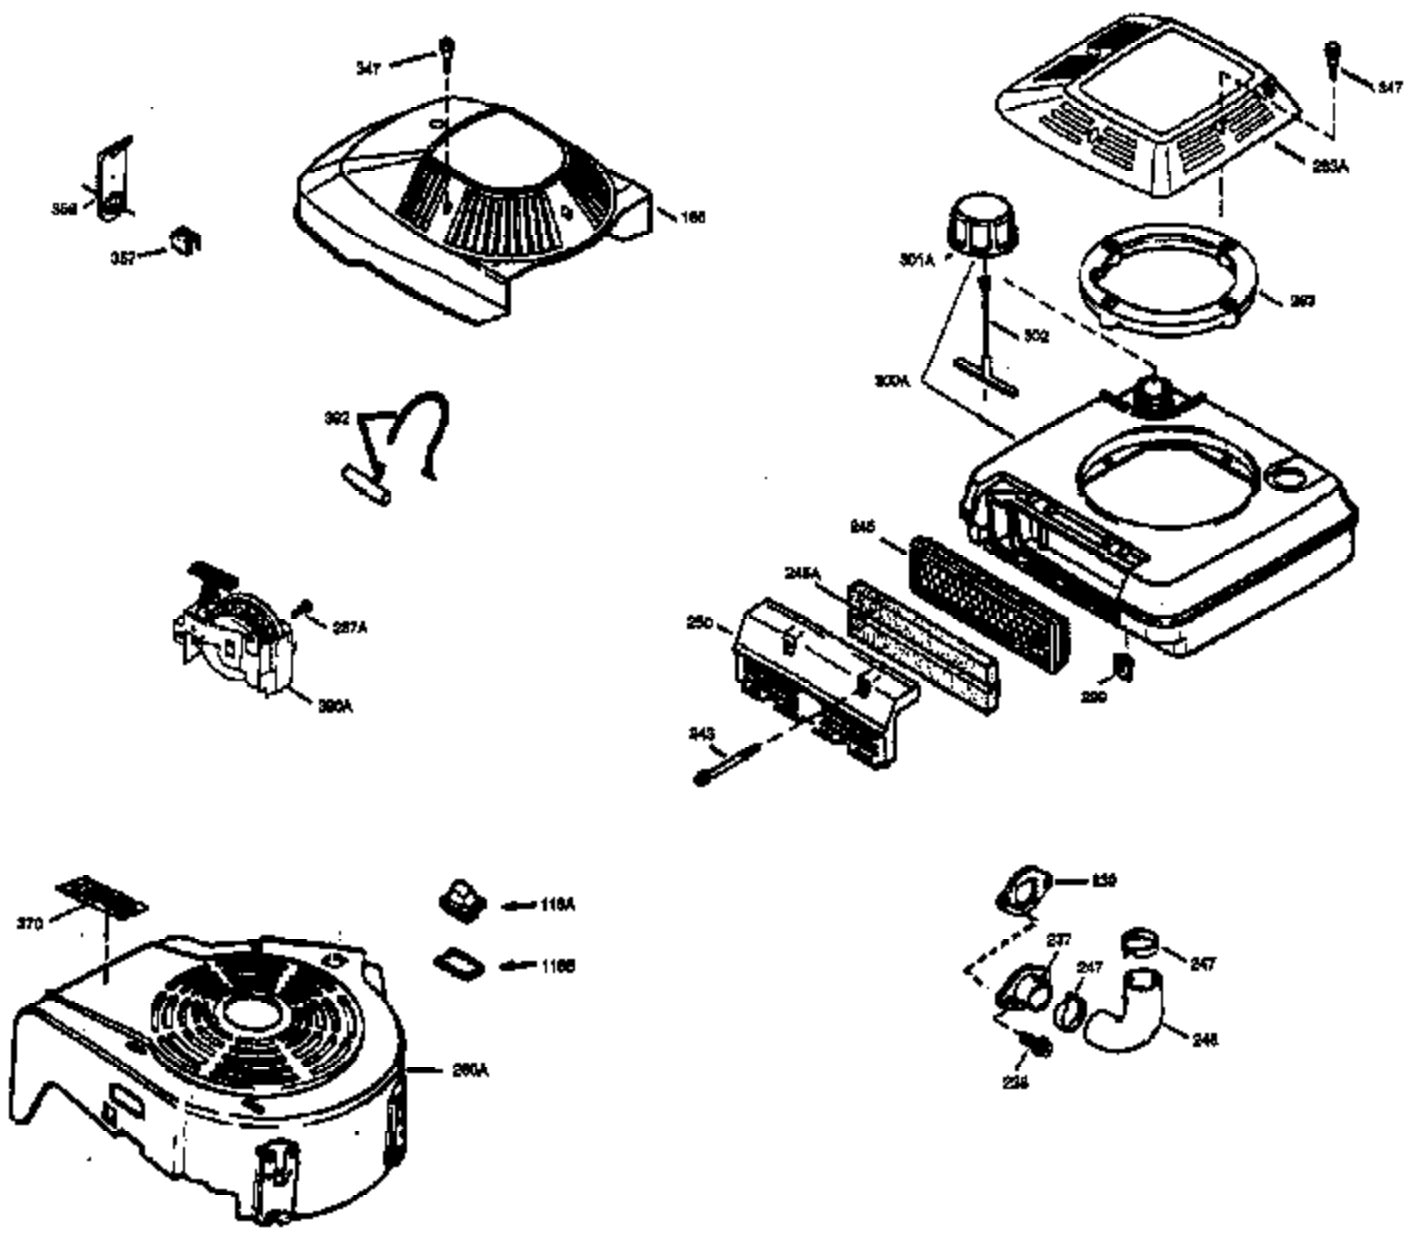

ILLUSTRATION SHOWS TYPICAL PARTS ONLY. ORDER BY PART NUMBER. PARTS NOT LISTED ARE SUPPLIED BY OEM.
VIEW 2 OF 3

Ref #	Part Number	Qty	Description
166	36600	1	Engine Shroud
238	650932	2	Screw, 10-32 x 49/64"
239	34338	1	* Air Cleaner Gasket
245	35066	1	Air Cleaner Filter
250	35986	1	Air Cleaner Cover
347	650898A	3	Screw, 10-32 x 27/32"