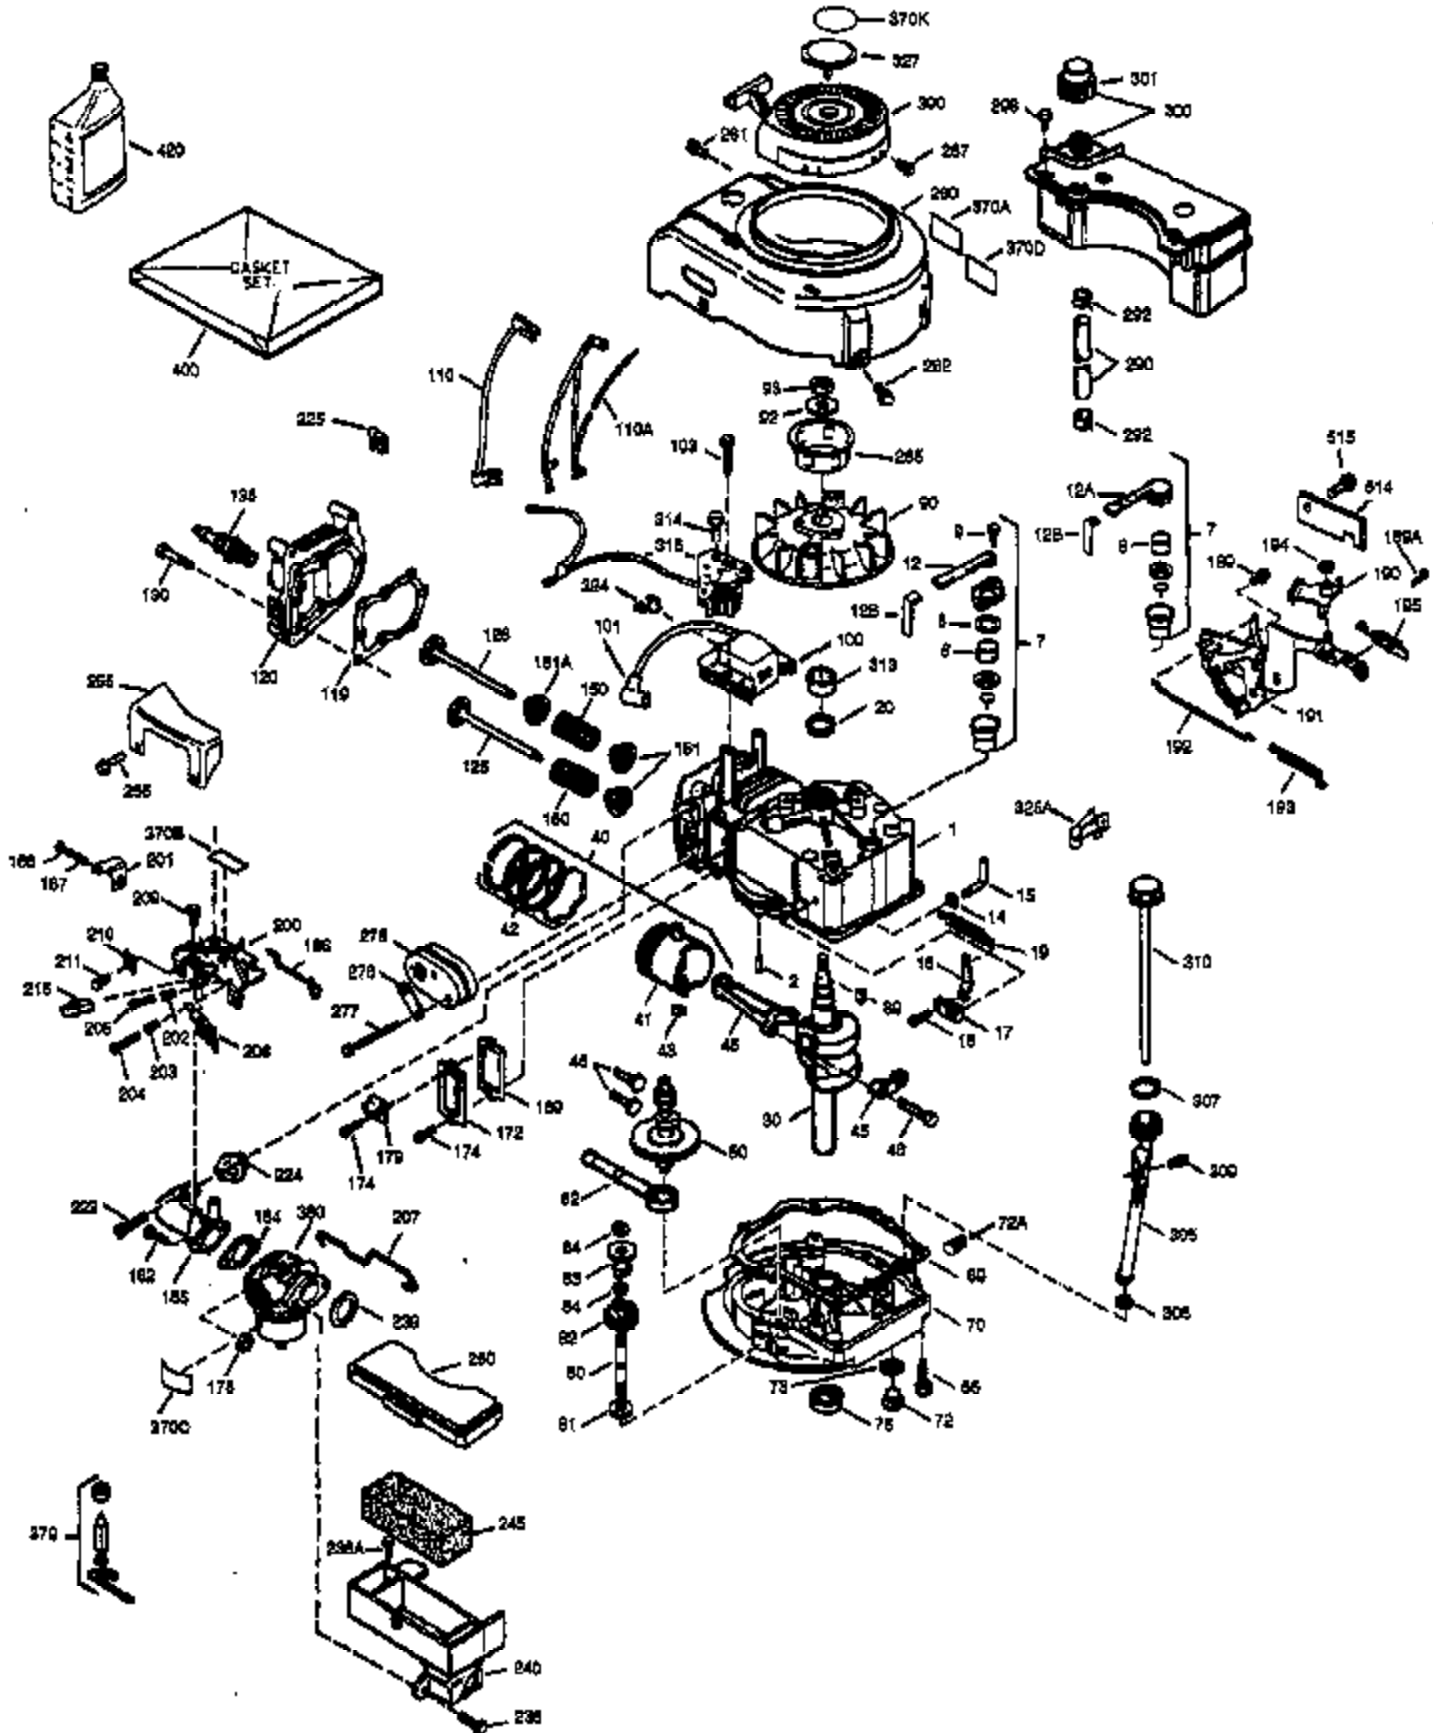

ILLUSTRATION SHOWS TYPICAL PARTS ONLY. ORDER BY PART NUMBER. PARTS NOT LISTED ARE SUPPLIED BY OEM.

VIEW 1 OF 3

Engine Parts List #1

Ref #	Part Number	Qty	Description
1	36479	1	Cylinder (Incl. 2, 20 & 125)
2	26727	2	Dowel Pin
6	33734	1	Breather Element
7	34214A	1	Breather Ass'y. (Incl. 6,8,9,12,12B)
8	33735	1	* Breather Gasket
9	30200	2	Screw, 10-24 x 9/16"
12B	34695	1	Breather Tube Elbow
12	33886	1	Breather Tube
14	28277	1	Washer
15	31513	1	Governor Rod (Incl. 14)
16	31383A	1	Governor Lever
17	31335	1	Governor Lever Clamp
18	650548	1	Screw, 8-32 x 5/16"
19	31361	1	Extension Spring
20	32600	1	Oil Seal
30	34600	1	Crankshaft
40	35544A	1	Piston, Pin & Ring Set (Std.)
40	35545A	1	Piston, Pin & Ring Set (.010" OS)
40	35546	1	Piston, Pin & Ring Set (.020" OS)
41	35541	1	Piston & Pin Ass'y. (Std.) (Incl. 43)
41	35542	1	Piston & Pin Ass'y. (.010" OS) (Incl. 43)
41	35543	1	Piston & Pin Ass'y. (.020" OS) (Incl. 43)
42	35547A	1	Ring Set (Std.)
42	35548A	1	Ring Set (.010" OS)
42	35549	1	Ring Set (.020" OS)
43	20381	2	Piston Pin Retaining Ring
45	30963B	1	Connecting Rod Ass'y (Incl. 46)
46	32610A	2	Connecting Rod Bolt
48	27241	2	Valve Lifter
50	35990	1	Camshaft (BCR)
52	29914	1	Oil Pump Ass'y.
69	35261	1	* Mounting Flange Gasket
70	33521E	1	Mounting Flange (Incl.58,72 thru 83)
72	36083	1	Oil Drain Plug
75	26208	1	Oil Seal
80	30574A	1	Governor Shaft
81	30590A	1	Washer
82	30591	1	Governor Gear Ass'y. (Incl. 81)
83	30588A	1	Governor Spool
86	650488	5	Screw, 1/4-20 x 1-1/4"
89	611004	1	Flywheel Key
90	611112	1	Flywheel
92	650815	1	Belleville Washer
93	650816	1	Flywheel Nut
100	34443A	1	Solid State Ignition
101	610118	1	Spark Plug Cover
103	650814	2	Screw, Torx T-15, 10-24 x 1"
110	36230	1	Ground Wire
119	36440	1	* Cylinder Head Gasket
120	36476	1	Cylinder Head
125	36471	1	Exhaust Valve (Std.) (Incl. 151)
125	36472	1	Exhaust Valve (1/32" OS) (Incl. 151)
126	29314B	1	Intake Valve (Std.) (Incl. 151)
126	29315C	1	Intake Valve (1/32" OS) (Incl. 151)
130	6021A	8	Screw, 5/16-18 x 1-1/2"
135	35395	1	Resistor Spark Plug (RJ19LM)
150	35991	2	Valve Spring
151	31673	2	Valve Spring Cap