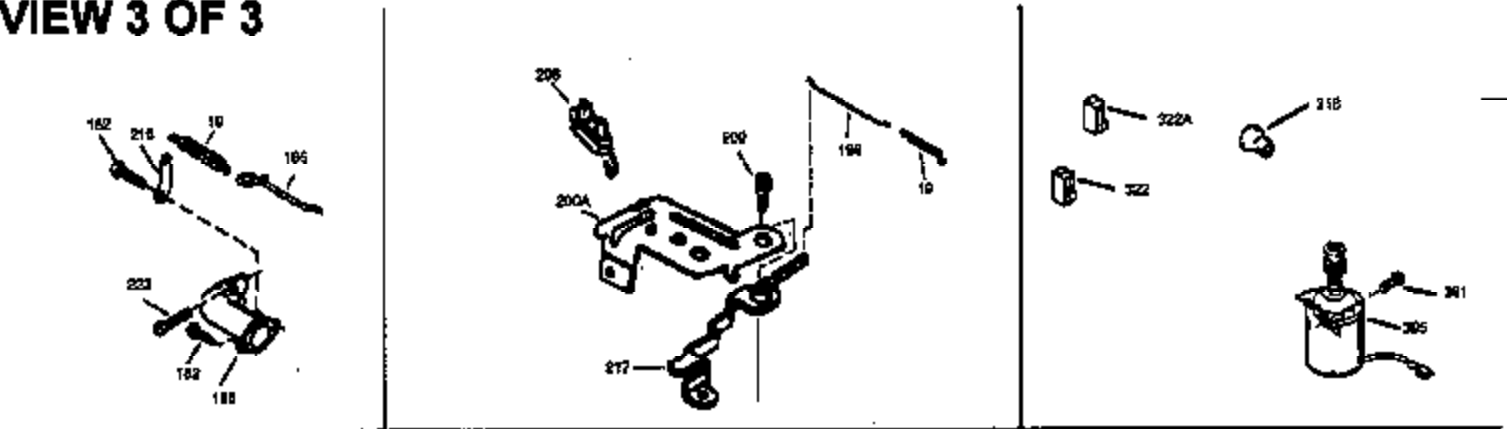

ILLUSTRATION SHOWS TYPICAL PARTS ONLY. ORDER BY PART NUMBER. PARTS NOT LISTED ARE SUPPLIED BY OEM.

VIEW 3 OF 3

Ref #	Part Number	Qty	Description
19	31361	1	Extension Spring
53	31745	1	Tang Washer
54	31787	1	Washer
55	33774	1	P.T.O. Shaft
56	33401	1	R.H. Worm Gear
57	31749	1	Retaining Ring
58	31744	1	Oil Seal
59	31747	1	Washer
69	35261	1	* Mounting Flange Gasket
87	650492	1	Screw, 1/4-20 x 2-1/4"
182	6201	2	Screw, 1/4-28 x 7/8"
185	31384A	1	Intake Pipe (Incl. 224)
186	34337	1	Governor Link
206	610973	1	Terminal
209	30200	2	Screw, 10-24 x 9/16"
223	650451	2	Screw, 1/4-20 x 1"
238	650932	2	Screw, 10-32 x 49/64"
239	34338	1	* Air Cleaner Gasket
241	35797	1	Air Cleaner Collar
245	35066	1	Air Cleaner Filter
250	35065	1	Air Cleaner Cover