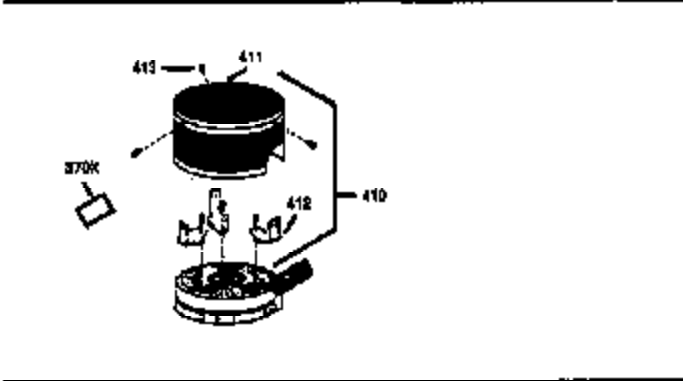

ILLUSTRATION SHOWS TYPICAL PARTS ONLY. ORDER BY PART NUMBER. PARTS NOT LISTED ARE SUPPLIED BY OEM.

VIEW 3 OF 3

Ref #	Part Number	Qty	Description
19	31361	1	Extension Spring
53	31745	1	Tang Washer
54	31787	1	Washer
55	33774	1	P.T.O. Shaft
56	33401	1	R.H. Worm Gear
57	31749	1	Retaining Ring
58	31744	1	Oil Seal
59	31747	1	Washer
69	35261	1	* Mounting Flange Gasket
87	650492	1	Screw, 1/4-20 x 2-1/4"
182	6201	2	Screw, 1/4-28 x 7/8"
185	31384A	1	Intake Pipe (Incl. 224)
186	34337	1	Governor Link
206	610973	1	Terminal
209	30200	2	Screw, 10-24 x 9/16"
223	650451	2	Screw, 1/4-20 x 1"
238	650932	2	Screw, 10-32 x 49/64"
239	34338	1	* Air Cleaner Gasket
241	35797	1	Air Cleaner Collar
245	35066	1	Air Cleaner Filter
250	35065	1	Air Cleaner Cover