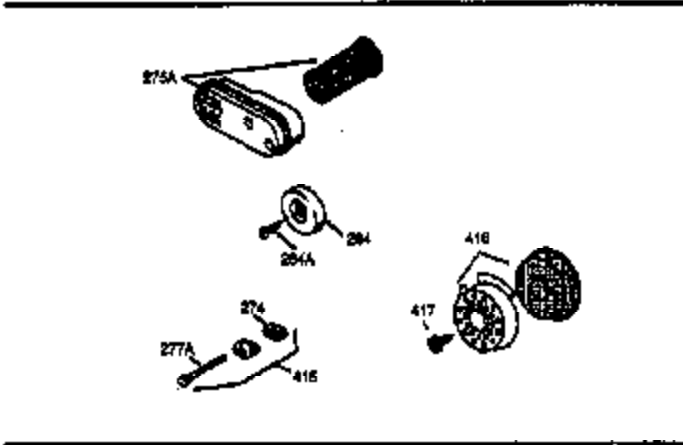

ILLUSTRATION SHOWS TYPICAL PARTS ONLY. ORDER BY PART NUMBER. PARTS NOT LISTED ARE SUPPLIED BY OEM.

VIEW 3 OF 3

Ref #	Part Number	Qty	Description
19	31361	1	Extension Spring
53	31745	1	Tang Washer
54	31787	1	Washer
55	33774	1	P.T.O. Shaft
56	33401	1	R.H. Worm Gear
57	31749	1	Retaining Ring
58	31744	1	Oil Seal
59	31747	1	Washer
69	35261	1	* Mounting Flange Gasket
87	650492	1	Screw, 1/4-20 x 2-1/4"
182	6201	2	Screw, 1/4-28 x 7/8"
185	31384A	1	Intake Pipe (Incl. 224)
186	34337	1	Governor Link
206	610973	1	Terminal
209	30200	2	Screw, 10-24 x 9/16"
223	650451	2	Screw, 1/4-20 x 1"
238	650932	2	Screw, 10-32 x 49/64"
239	34338	1	* Air Cleaner Gasket
241	35797	1	Air Cleaner Collar
245	35066	1	Air Cleaner Filter
250	35065	1	Air Cleaner Cover