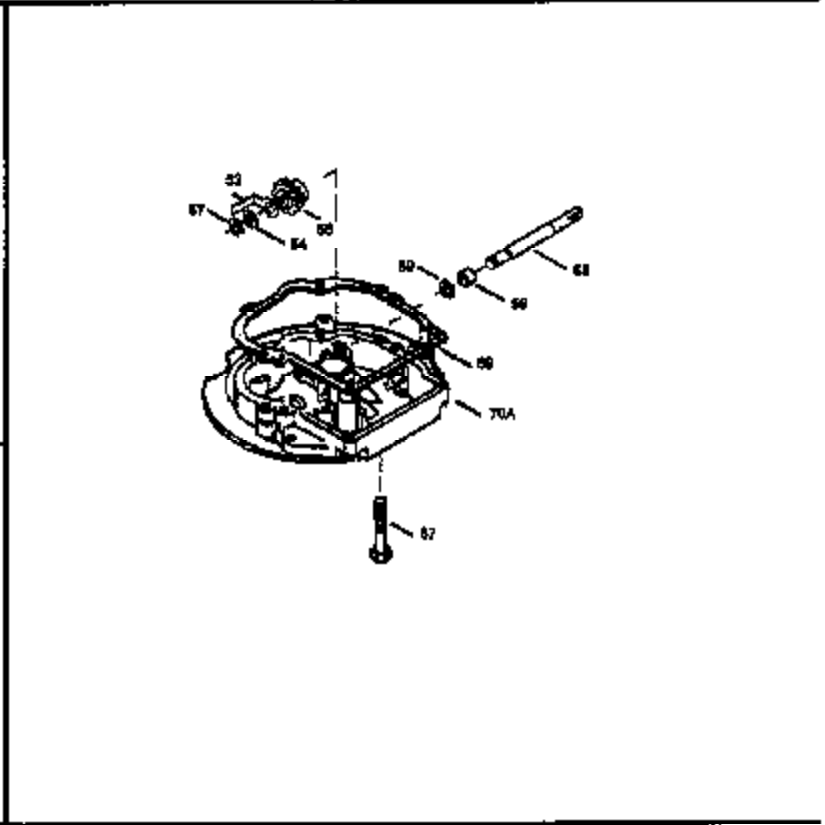

ILLUSTRATION SHOWS TYPICAL PARTS ONLY. ORDER BY PART NUMBER. PARTS NOT LISTED ARE SUPPLIED BY OEM.

VIEW 3 OF 3

Ref #	Part Number	Qty	Description
19	31361	1	Extension Spring
53	31745	1	Tang Washer
54	31787	1	Washer
55	33774	1	P.T.O. Shaft
56	33401	1	R.H. Worm Gear
57	31749	1	Retaining Ring
58	31744	1	Oil Seal
59	31747	1	Washer
69	35261	1	* Mounting Flange Gasket
87	650492	1	Screw, 1/4-20 x 2-1/4"
182	6201	2	Screw, 1/4-28 x 7/8"
185	31384A	1	Intake Pipe (Incl. 224)
186	34337	1	Governor Link
206	610973	1	Terminal
209	30200	2	Screw, 10-24 x 9/16"
223	650451	2	Screw, 1/4-20 x 1"
238	650932	2	Screw, 10-32 x 49/64"
239	34338	1	* Air Cleaner Gasket
241	35797	1	Air Cleaner Collar
245	35066	1	Air Cleaner Filter
250	35065	1	Air Cleaner Cover