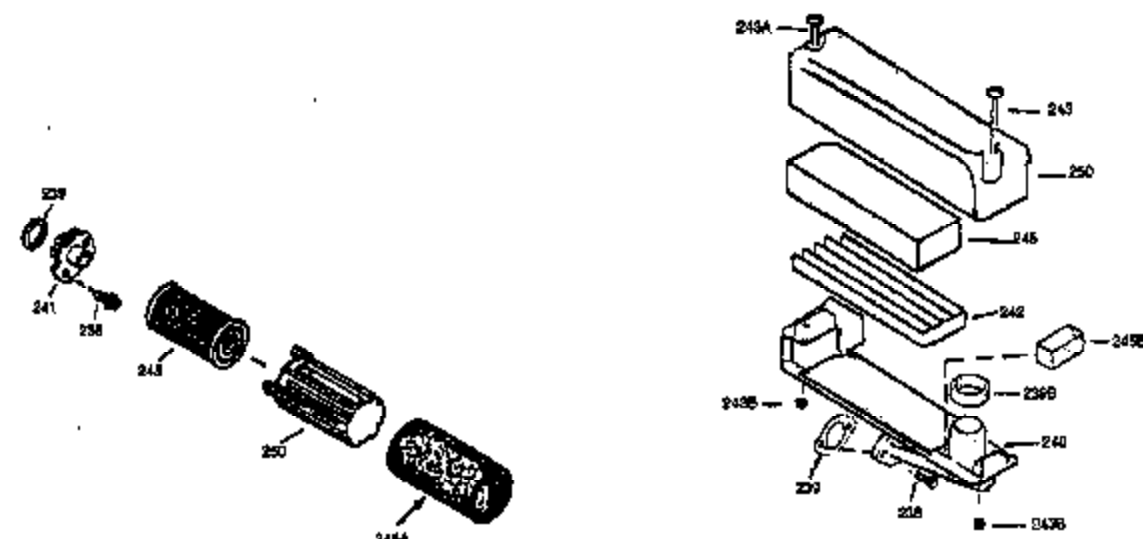

ILLUSTRATION SHOWS TYPICAL PARTS ONLY. ORDER BY PART NUMBER. PARTS NOT LISTED ARE SUPPLIED BY OEM.

VIEW 3 OF 3

Ref #	Part Number	Qty	Description
19	31361	1	Extension Spring
53	31745	1	Tang Washer
54	31787	1	Washer
55	33774	1	P.T.O. Shaft
56	33401	1	R.H. Worm Gear
57	31749	1	Retaining Ring
58	31744	1	Oil Seal
59	31747	1	Washer
69	35261	1	* Mounting Flange Gasket
87	650492	1	Screw, 1/4-20 x 2-1/4"
182	6201	2	Screw, 1/4-28 x 7/8"
185	31384A	1	Intake Pipe (Incl. 224)
186	34337	1	Governor Link
206	610973	1	Terminal
209	30200	2	Screw, 10-24 x 9/16"
223	650451	2	Screw, 1/4-20 x 1"
238	650932	2	Screw, 10-32 x 49/64"
239	34338	1	* Air Cleaner Gasket
241	35797	1	Air Cleaner Collar
245	35066	1	Air Cleaner Filter
250	35065	1	Air Cleaner Cover