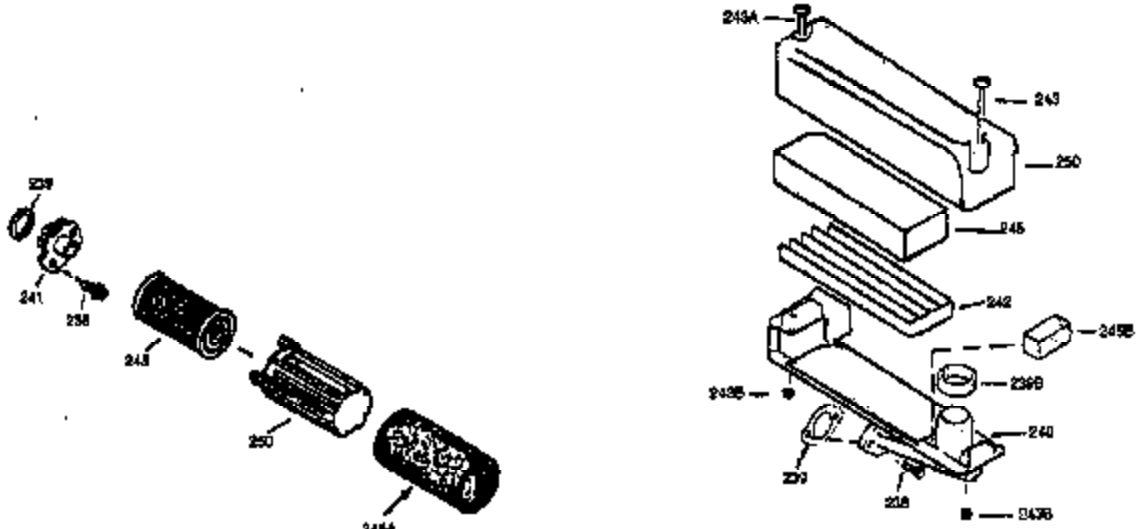

ILLUSTRATION SHOWS TYPICAL PARTS ONLY. ORDER BY PART NUMBER. PARTS NOT LISTED ARE SUPPLIED BY OEM.

VIEW 3 OF 3

Ref #	Part Number	Qty	Description
19	31361	1	Extension Spring
69	35261	1	* Mounting Flange Gasket
182	6201	2	Screw, 1/4-28 x 7/8"
185	31384A	1	Intake Pipe (Incl. 224)
186	34337	1	Governor Link
206	610973	1	Terminal
209	30200	2	Screw, 10-24 x 9/16"
223	650451	2	Screw, 1/4-20 x 1"
238	650932	2	Screw, 10-32 x 49/64"
239	34338	1	* Air Cleaner Gasket
241	35797	1	Air Cleaner Collar
245	35066	1	Air Cleaner Filter
250	35065	1	Air Cleaner Cover