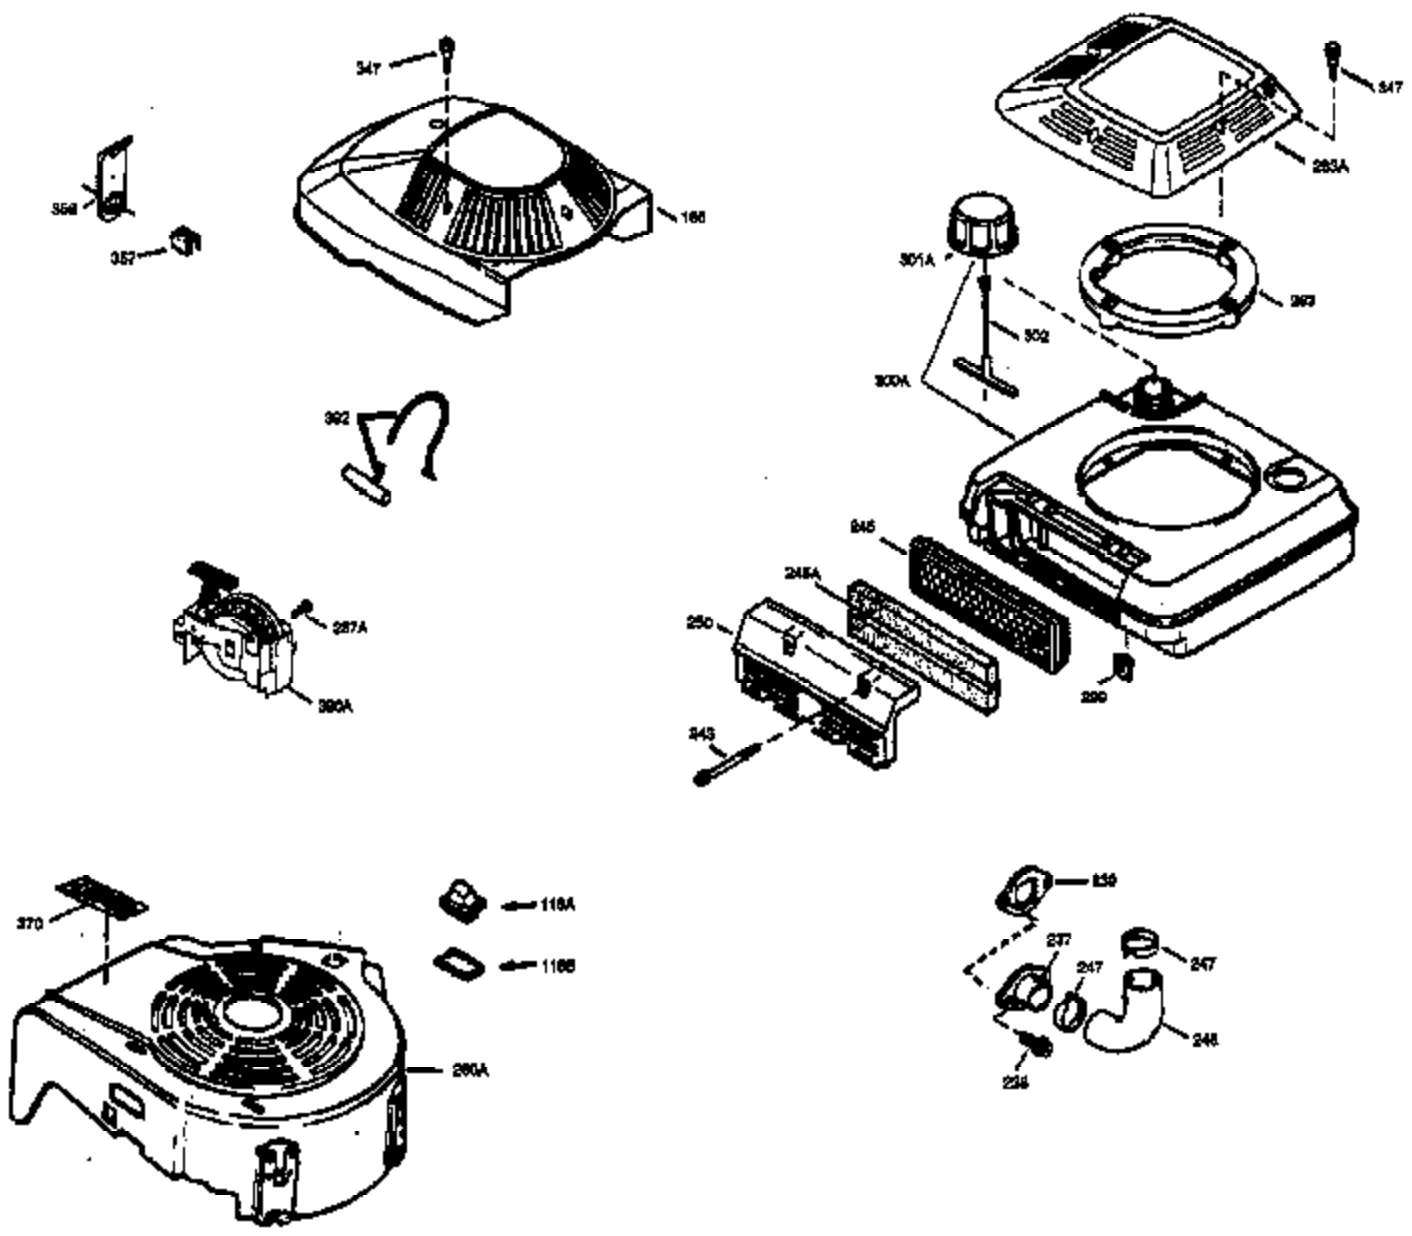

ILLUSTRATION SHOWS TYPICAL PARTS ONLY. ORDER BY PART NUMBER. PARTS NOT LISTED ARE SUPPLIED BY OEM.
VIEW 2 OF 3

Ref #	Part Number	Qty	Description
238	650762	1	Screw, 10-32 x 1-29/32"
239	33051	1	Air Cleaner Gasket
245	33896	1	Air Cleaner Filter
250	33897	1	Air Cleaner Cover
370	36261	1	Lubrication Decal
392	590343	1	Starter Rope