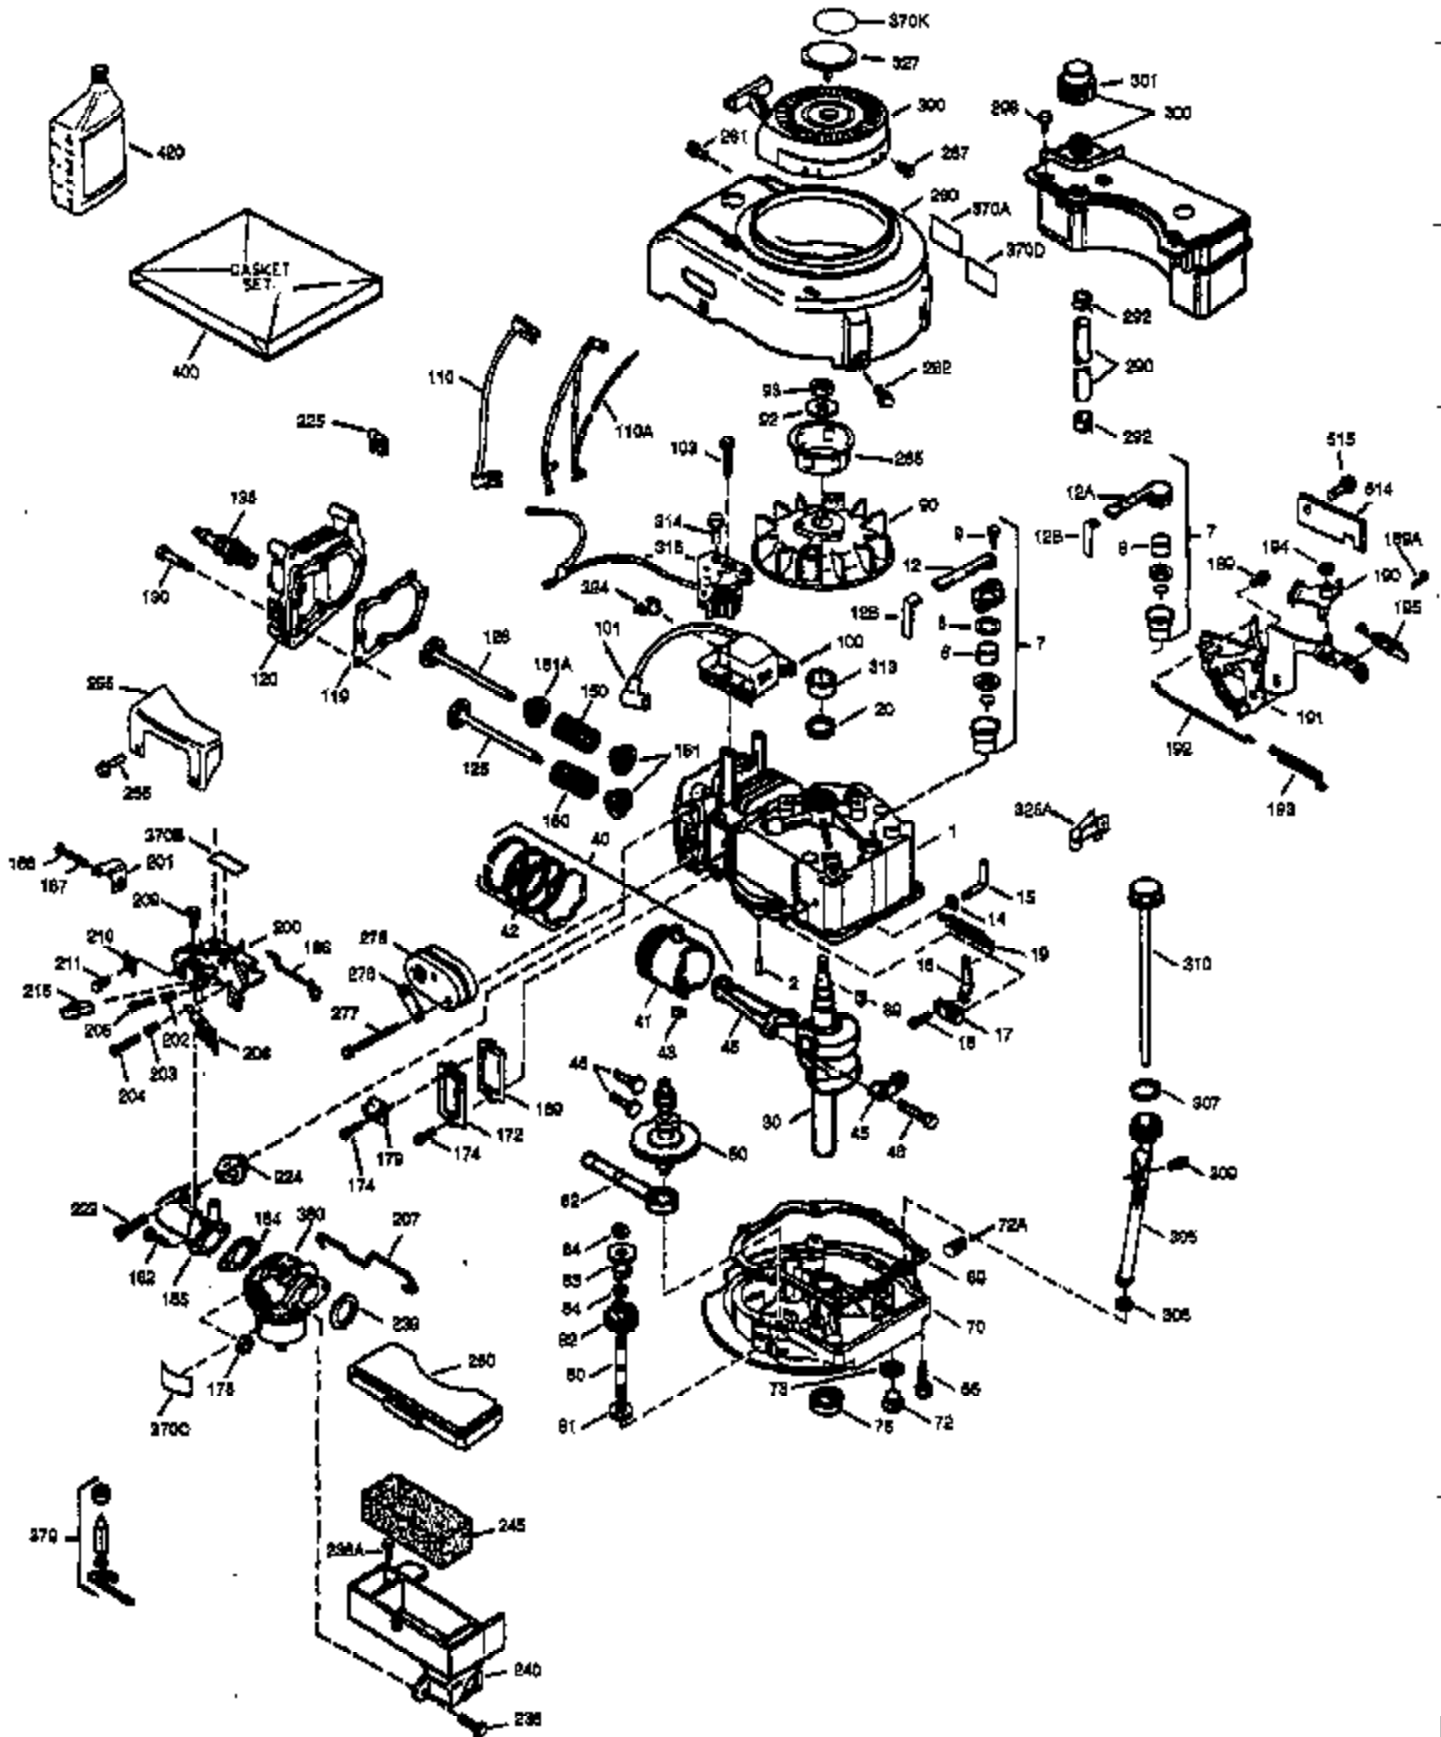

## Engine Parts List #1

Ref #	Part Number	Qty	Description
1	36503	1	Cylinder (Incl. 2, 20 & 125)
2	26727	2	Dowel Pin
6	33734	1	Breather Element
7	34214A	1	Breather Ass'y. (Incl. 6, 8, 9 & 12)
8	33735	1	* Breather Gasket
9	30200	2	Screw, 10-24 x 9/16"
12	33886	1	Breather Tube
14	28277	1	Washer
15	30589	1	Governor Rod (Incl. 14)
16	32651	1	Governor Lever
17	31335	1	Governor Lever Clamp
18	650548	1	Screw, 8-32 x 5/16"
19	33890	1	Extension Spring
20	32600	1	Oil Seal
30	34440	1	Crankshaft
40	35544A	1	Piston, Pin & Ring Set (Std.)
40	35545A	1	Piston, Pin & Ring Set (.010" OS)
40	35546	1	Piston, Pin & Ring Set (.020" OS)
41	35541	1	Piston & Pin Ass'y. (Std.) (Incl. 43)
41	35542	1	Piston & Pin Ass'y. (.010" OS) (Incl. 43)
41	35543	1	Piston & Pin Ass'y. (.020" OS) (Incl. 43)
42	35547A	1	Ring Set (Std.)
42	35548A	1	Ring Set (.010" OS)
42	35549	1	Ring Set (.020" OS)
43	20381	2	Piston Pin Retaining Ring
45	30963B	1	Connecting Rod Ass'y (Incl. 46)
46	32610A	2	Connecting Rod Bolt
48	27241	2	Valve Lifter
50	35992	1	Camshaft (MCR)
52	29914	1	Oil Pump Ass'y.
69	35261	1	* Mounting Flange Gasket
70	35651C	1	Mounting Flange (Incl. 72 thru 83)
72	36083	1	Oil Drain Plug
75	26208	1	Oil Seal
80	30574A	1	Governor Shaft
81	30590A	1	Washer
82	30591	1	Governor Gear Ass'y. (Incl. 81)
83	30588A	1	Governor Spool
86	650488	6	Screw, 1/4-20 x 1-1/4"
89	611004	1	Flywheel Key
90	611050	1	Flywheel
92	650815	1	Belleville Washer
93	650816	1	Flywheel Nut
100	34443A	1	Solid State Ignition
101	610118	1	Spark Plug Cover
103	650814	2	Screw, Torx T-15, 10-24 x 1"
110	34231	1	Ground Wire
119	36440	1	* Cylinder Head Gasket
120	36476	1	Cylinder Head
125	36471	1	Exhaust Valve (Std.) (Incl. 151)
125	36472	1	Exhaust Valve (1/32" OS) (Incl. 151)
126	29314B	1	Intake Valve (Std.) (Incl. 151)
126	29315C	1	Intake Valve (1/32" OS) (Incl. 151)
130	6021A	8	Screw, 5/16-18 x 1-1/2"
135	35395	1	Resistor Spark Plug (RJ19LM)
150	35991	2	Valve Spring
151	31673	2	Valve Spring Cap
169	27234A	1	* Valve Cover Gasket