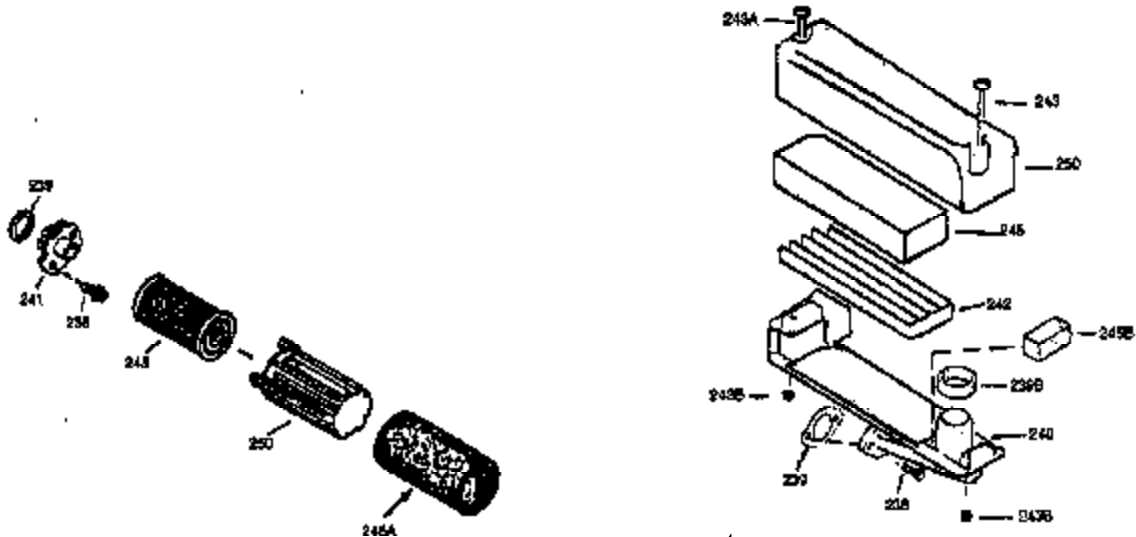

ILLUSTRATION SHOWS TYPICAL PARTS ONLY. ORDER BY PART NUMBER. PARTS NOT LISTED ARE SUPPLIED BY OEM.

VIEW 3 OF 3

Ref #	Part Number	Qty	Description
19	33890	1	Extension Spring
69	35261	1	* Mounting Flange Gasket
182	6201	2	Screw, 1/4-28 x 7/8"
185	33004A	1	Intake Pipe (Incl. 224)
186	33151	1	Governor Link
206	610973	1	Terminal
209	650804	2	Screw, 10-24 x 9/16"
217	34310	1	Control Lever
223	650451	2	Screw, 1/4-20 x 1"
238	650762	1	Screw, 10-32 x 1-29/32"
239	33051	1	Air Cleaner Gasket
240	33895	1	Air Cleaner Body
245	33896	1	Air Cleaner Filter
250	33897	1	Air Cleaner Cover
274	30081A	1	Exhaust Gasket