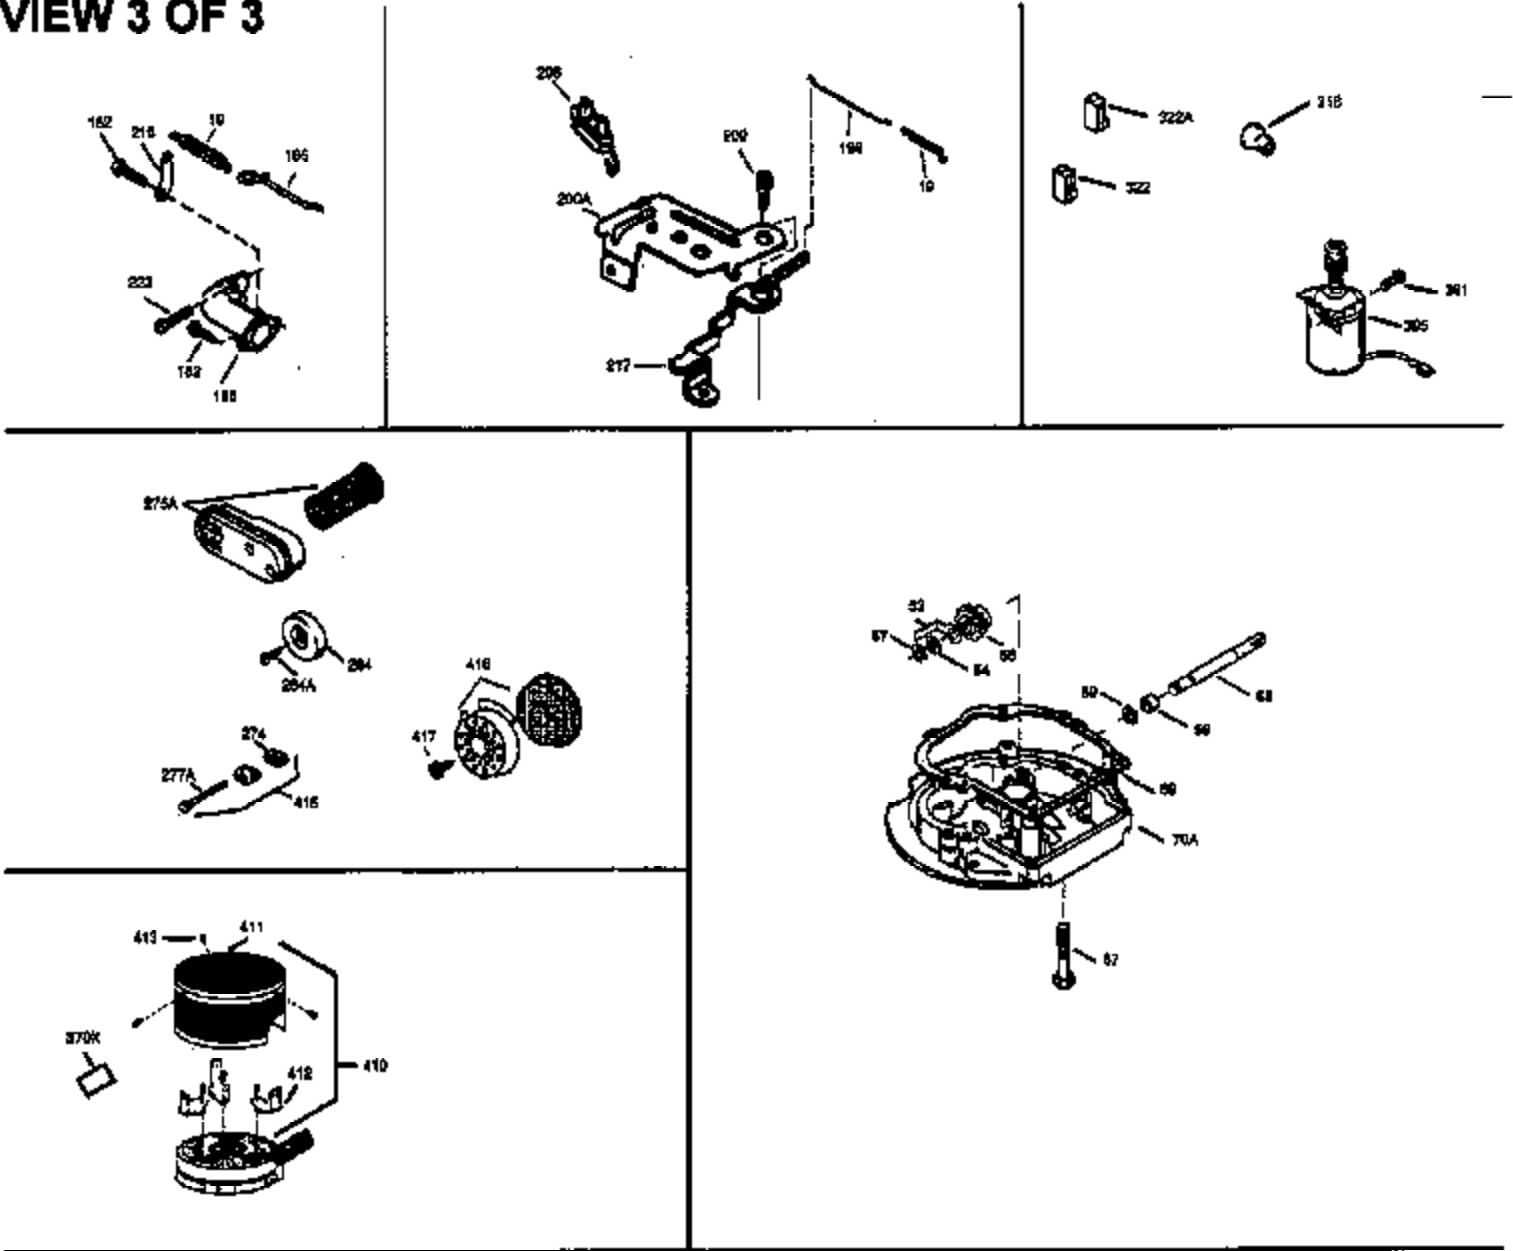

ILLUSTRATION SHOWS TYPICAL PARTS ONLY. ORDER BY PART NUMBER. PARTS NOT LISTED ARE SUPPLIED BY OEM.

VIEW 3 OF 3

Ref #	Part Number	Qty	Description
19	33890	1	Extension Spring
69	35261	1	* Mounting Flange Gasket
182	6201	2	Screw, 1/4-28 x 7/8"
185	33004A	1	Intake Pipe (Incl. 224)
186	33151	1	Governor Link
206	610973	1	Terminal
209	650804	2	Screw, 10-24 x 9/16"
217	34310	1	Control Lever
223	650451	2	Screw, 1/4-20 x 1"
238	650762	1	Screw, 10-32 x 1-29/32"
239	33051	1	Air Cleaner Gasket
240	33895	1	Air Cleaner Body
245	33896	1	Air Cleaner Filter
250	33897	1	Air Cleaner Cover
274	30081A	1	Exhaust Gasket