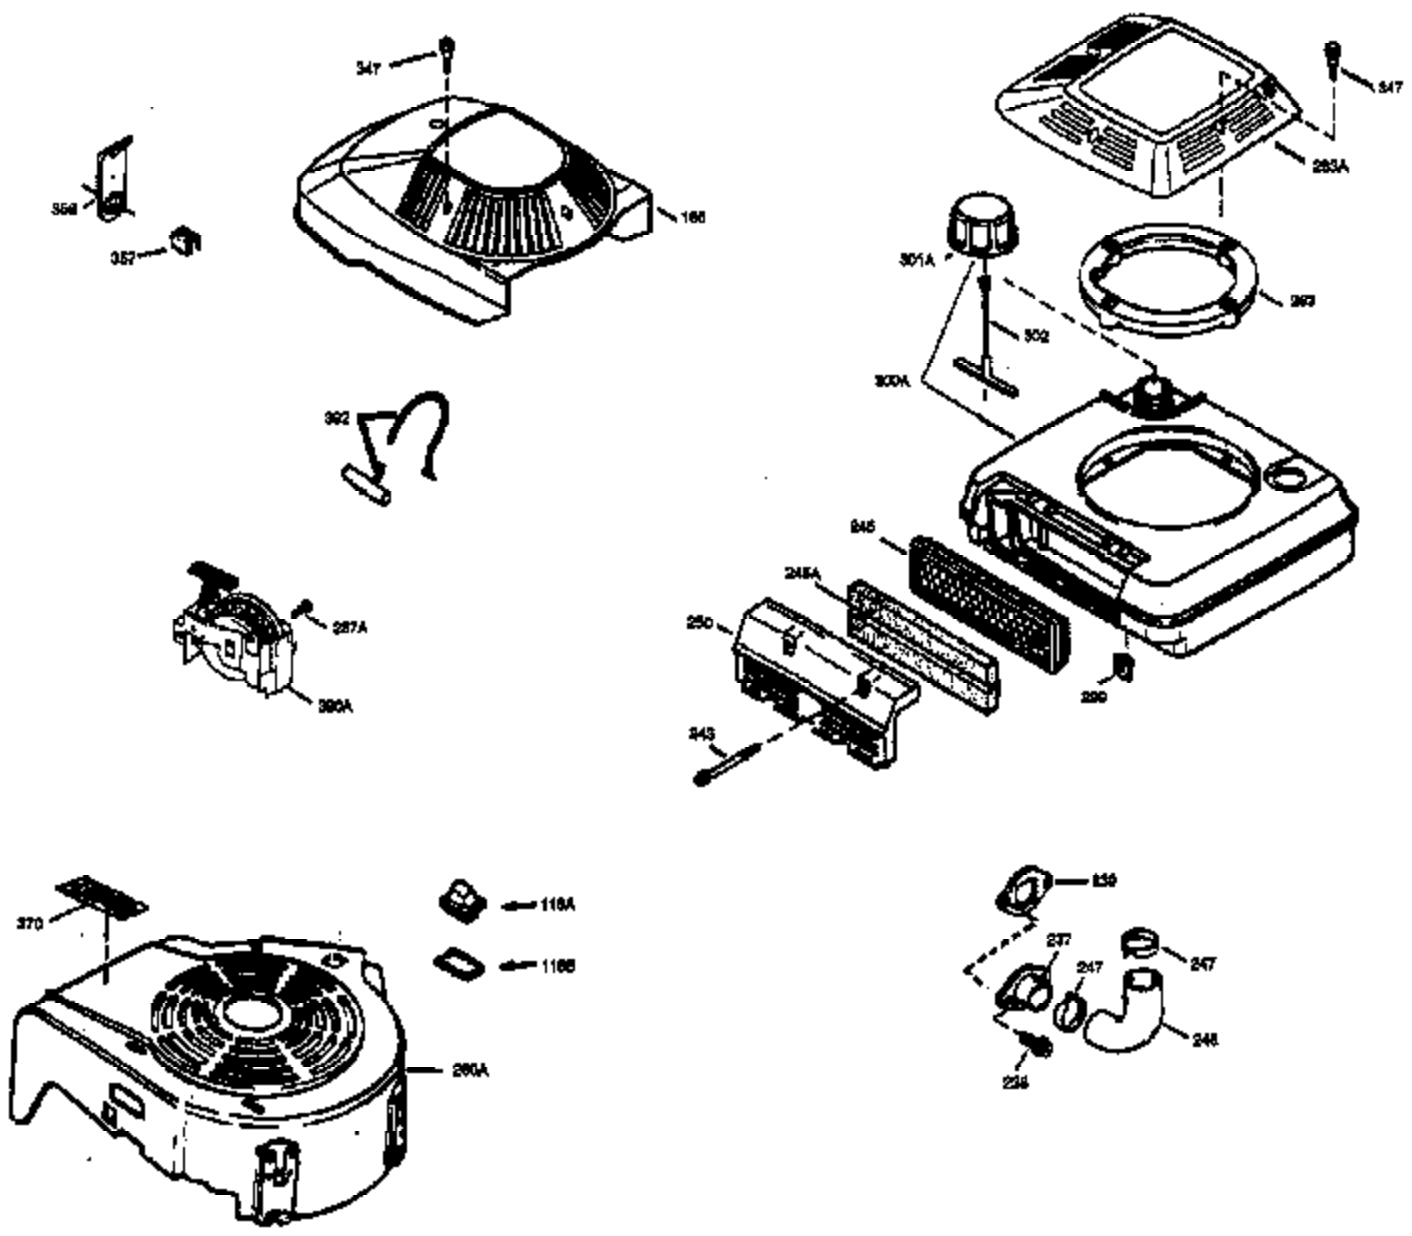

ILLUSTRATION SHOWS TYPICAL PARTS ONLY. ORDER BY PART NUMBER. PARTS NOT LISTED ARE SUPPLIED BY OEM.
VIEW 2 OF 3

Ref #	Part Number	Qty	Description
238	650762	2	Screw, 10-32 x 1-29/32"
239	33051	1	Air Cleaner Gasket
245	33896	1	Air Cleaner Filter
250	33897	1	Air Cleaner Cover
370	36261	1	Lubrication Decal
392	590343	1	Starter Rope