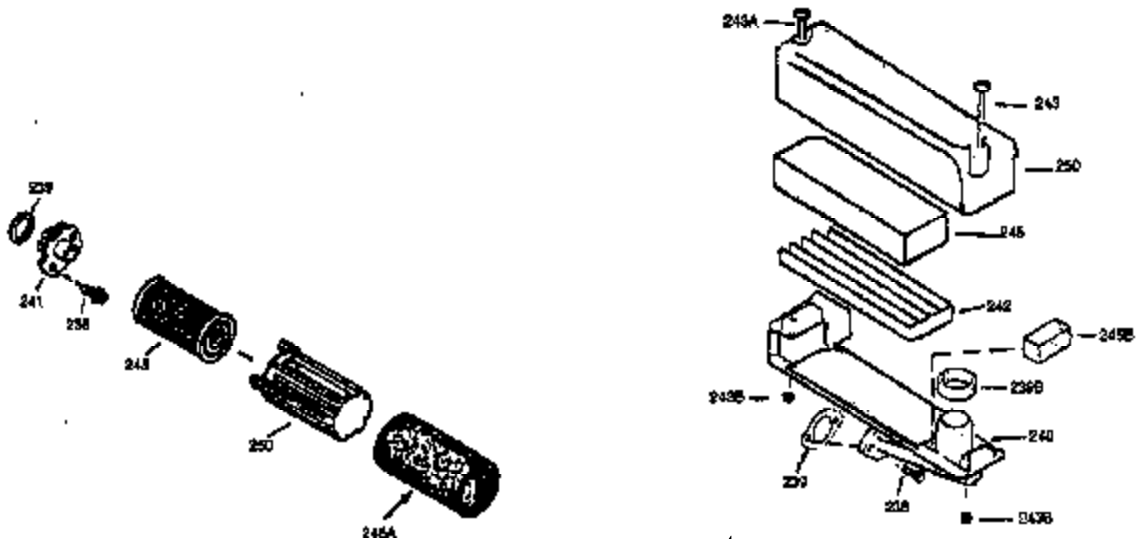

ILLUSTRATION SHOWS TYPICAL PARTS ONLY. ORDER BY PART NUMBER. PARTS NOT LISTED ARE SUPPLIED BY OEM.

VIEW 3 OF 3

Ref #	Part Number	Qty	Description
19	33890	1	Extension Spring
69	35261	1	* Mounting Flange Gasket
182	6201	2	Screw, 1/4-28 x 7/8"
185	33004A	1	Intake Pipe (Incl. 224)
186	33151	1	Governor Link
206	610973	1	Terminal
209	650804	1	Screw, 10-24 x 9/16"
217	34310	1	Control Lever
223	650451	2	Screw, 1/4-20 x 1"
238	650762	2	Screw, 10-32 x 1-29/32"
239	33051	1	Air Cleaner Gasket
240	33895	1	Air Cleaner Body
245	33896	1	Air Cleaner Filter
250	33897	1	Air Cleaner Cover
274	30081A	1	Exhaust Gasket