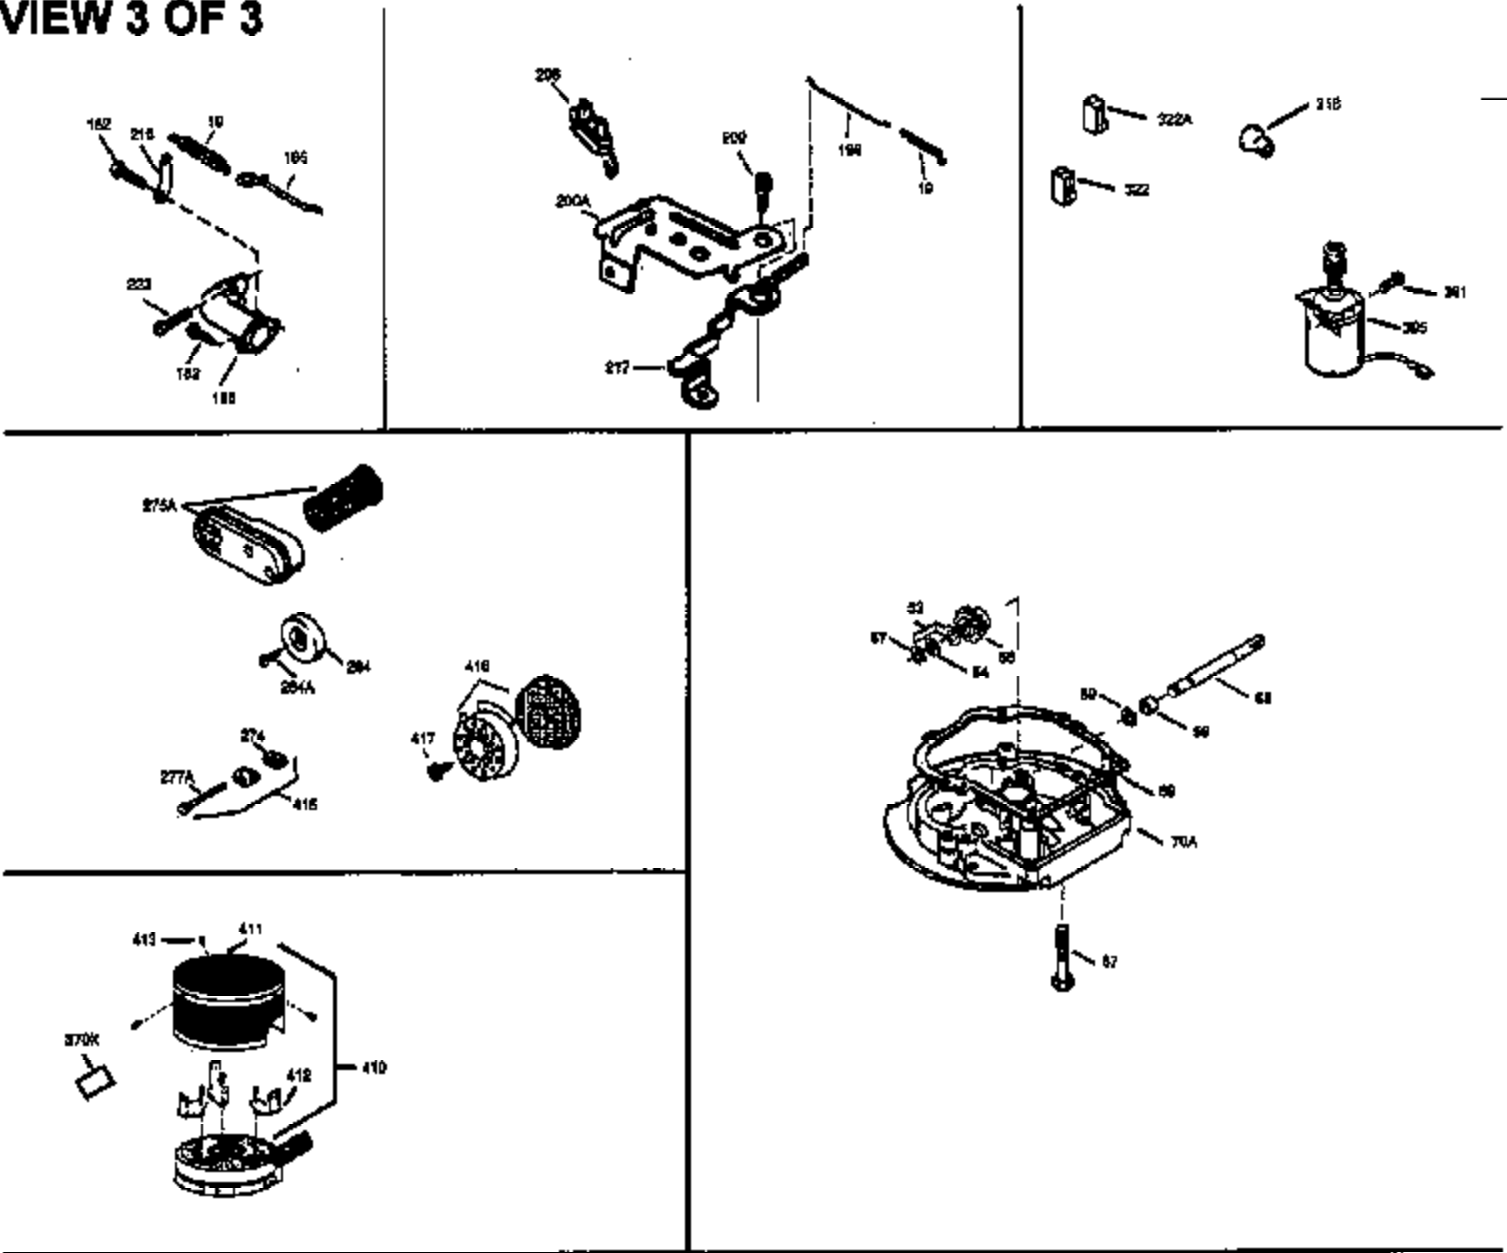

ILLUSTRATION SHOWS TYPICAL PARTS ONLY. ORDER BY PART NUMBER. PARTS NOT LISTED ARE SUPPLIED BY OEM.

VIEW 3 OF 3

Ref #	Part Number	Qty	Description
19	33890	1	Extension Spring
69	35261	1	* Mounting Flange Gasket
182	6201	2	Screw, 1/4-28 x 7/8"
185	33004A	1	Intake Pipe (Incl. 224)
186	33151	1	Governor Link
206	610973	1	Terminal
209	650804	1	Screw, 10-24 x 9/16"
217	34310	1	Control Lever
223	650451	2	Screw, 1/4-20 x 1"
238	650762	2	Screw, 10-32 x 1-29/32"
239	33051	1	Air Cleaner Gasket
240	33895	1	Air Cleaner Body
245	33896	1	Air Cleaner Filter
250	33897	1	Air Cleaner Cover
274	30081A	1	Exhaust Gasket