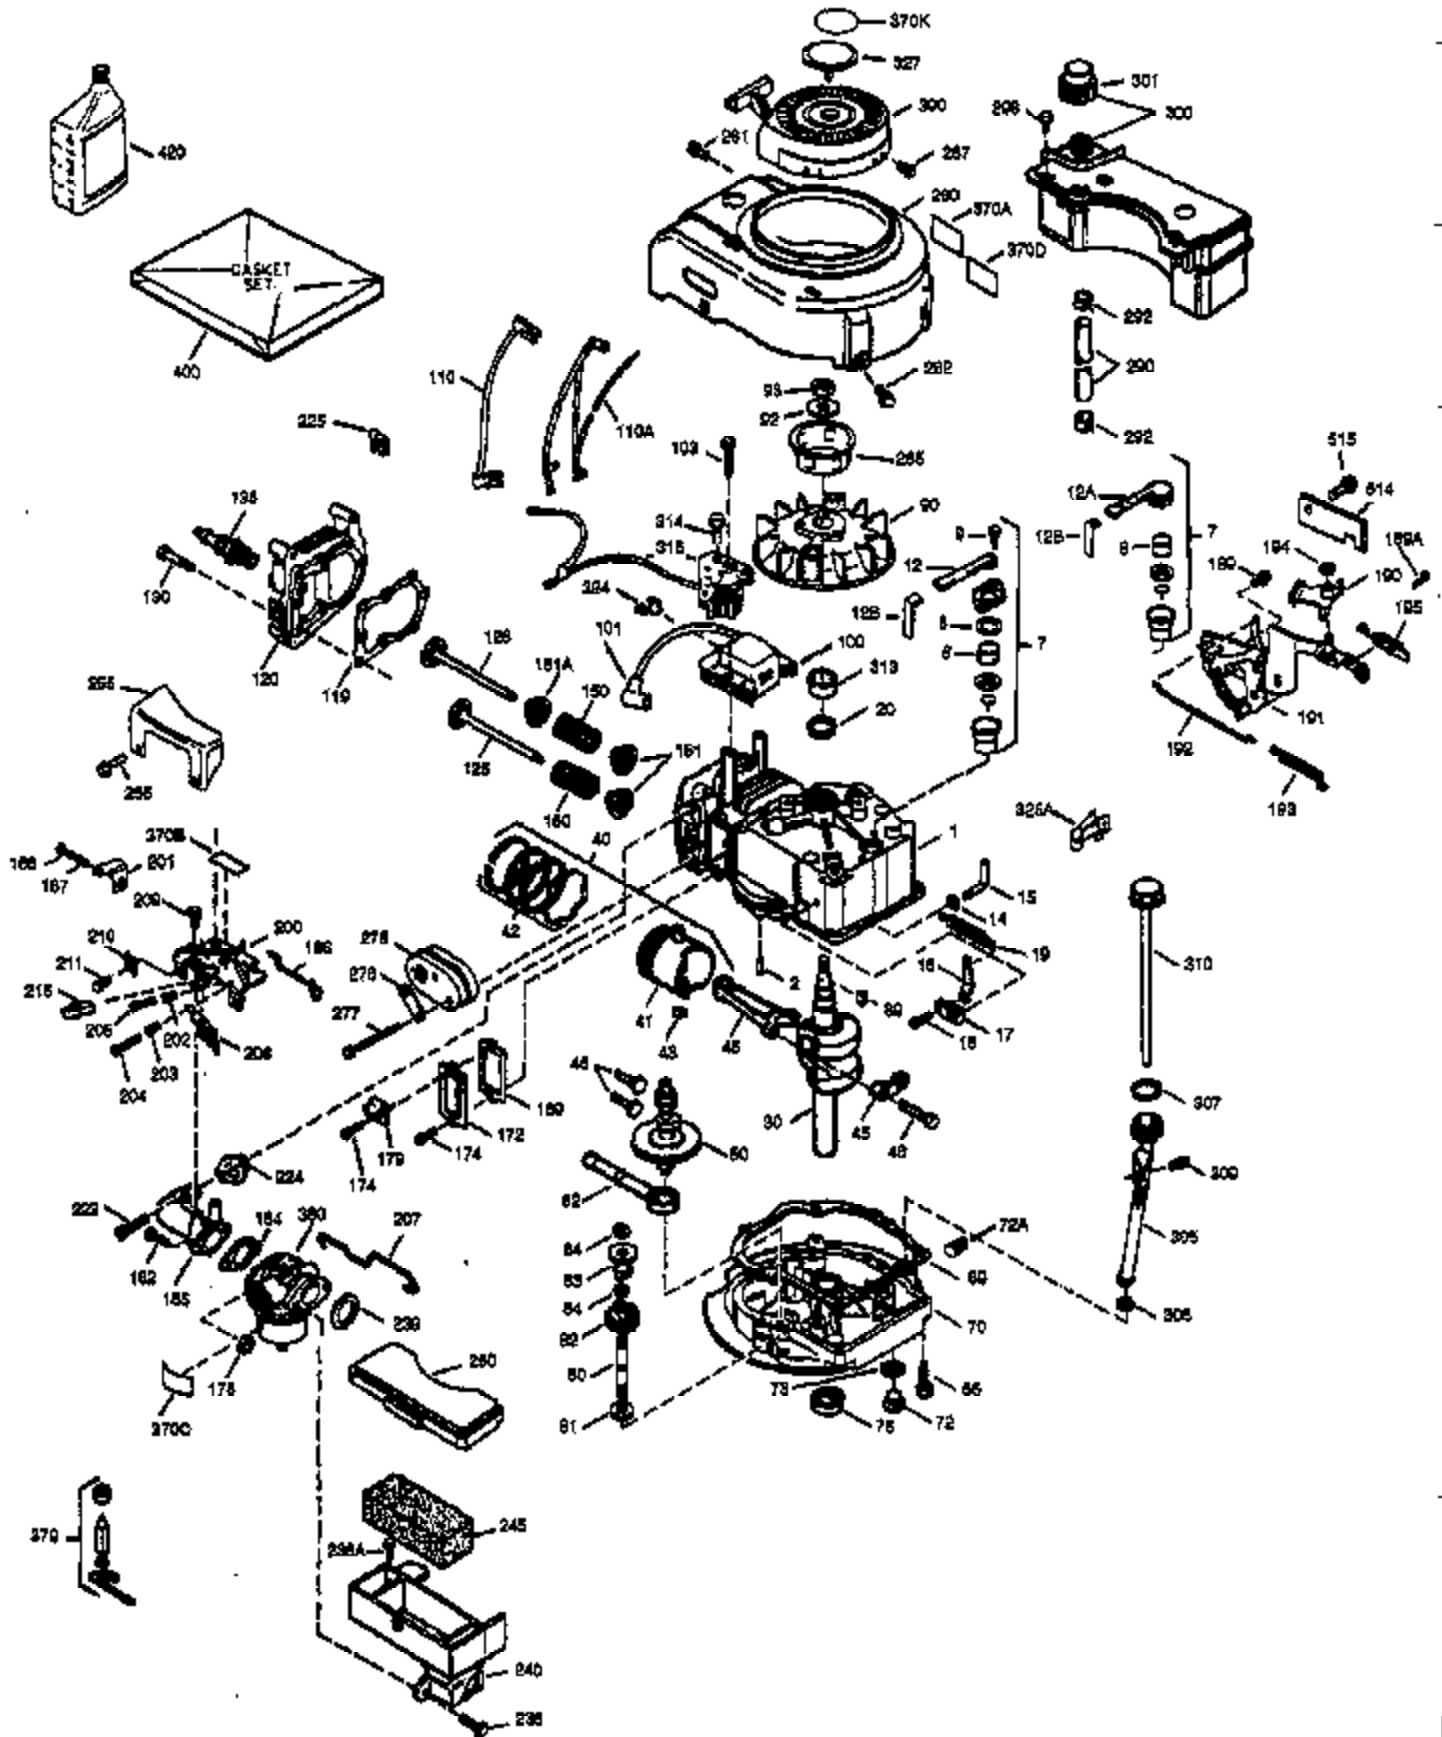

ILLUSTRATION SHOWS TYPICAL PARTS ONLY. ORDER BY PART NUMBER. PARTS NOT LISTED ARE SUPPLIED BY OEM.

VIEW 1 OF 3

Engine Parts List #1

Ref #	Part Number	Qty	Description
1	34429A	1	Cylinder (Incl. 2 & 20)
2	26727	2	Dowel Pin
6	33734	1	Breather Element
7	34214A	1	Breather Ass'y. (Incl. 6, 8, 9 & 12)
8	33735	1	* Breather Gasket
9	30200	2	Screw, 10-24 x 9/16"
12	33886	1	Breather Tube
14	28277	1	Washer
15	30589	1	Governor Rod (Incl. 14)
16	32651	1	Governor Lever
17	31335	1	Governor Lever Clamp
18	650548	1	Screw, 8-32 x 5/16"
19	33890	1	Extension Spring
20	32600	1	Oil Seal
30	34440	1	Crankshaft
40	35544A	1	Piston, Pin & Ring Set (Std.)
40	35545A	1	Piston, Pin & Ring Set (.010" OS)
40	35546	1	Piston, Pin & Ring Set (.020" OS)
41	35541	1	Piston & Pin Ass'y. (Std.) (Incl. 43)
41	35542	1	Piston & Pin Ass'y. (.010" OS) (Incl. 43)
41	35543	1	Piston & Pin Ass'y. (.020" OS) (Incl. 43)
42	35547A	1	Ring Set (Std.)
42	35548A	1	Ring Set (.010" OS)
42	35549	1	Ring Set (.020" OS)
43	20381	2	Piston Pin Retaining Ring
45	30963B	1	Connecting Rod Ass'y (Incl. 46)
46	32610A	2	Connecting Rod Bolt
48	27241	2	Valve Lifter
50	35992	1	Camshaft (MCR)
52	29914	1	Oil Pump Ass'y.
69	35261	1	* Mounting Flange Gasket
70	35651C	1	Mounting Flange (Incl. 72 thru 83)
72	36083	1	Oil Drain Plug
75	26208	1	Oil Seal
80	30574A	1	Governor Shaft
81	30590A	1	Washer
82	30591	1	Governor Gear Ass'y. (Incl. 81)
83	30588A	1	Governor Spool
86	650488	6	Screw, 1/4-20 x 1-1/4"
89	611004	1	Flywheel Key
90	611050	1	Flywheel
92	650815	1	Belleville Washer
93	650816	1	Flywheel Nut
100	34443A	1	Solid State Ignition
101	610118	1	Spark Plug Cover
103	650814	2	Screw, Torx T-15, 10-24 x 1"
110	34231	1	Ground Wire
119	33015A	1	* Cylinder Head Gasket
120	34342	1	Cylinder Head
125	29313C	1	Exhaust Valve (Std.) (Incl. 151)
125	29315C	1	Exhaust Valve (1/32" OS) (Incl. 151)
126	29314B	1	Intake Valve (Std.) (Incl. 151)
126	29315C	1	Intake Valve (1/32" OS) (Incl. 151)
130	6021A	8	Screw, 5/16-18 x 1-1/2"
135	35395	1	Resistor Spark Plug (RJ19LM)
150	35991	2	Valve Spring
151	31673	2	Valve Spring Cap
169	27234A	1	* Valve Cover Gasket