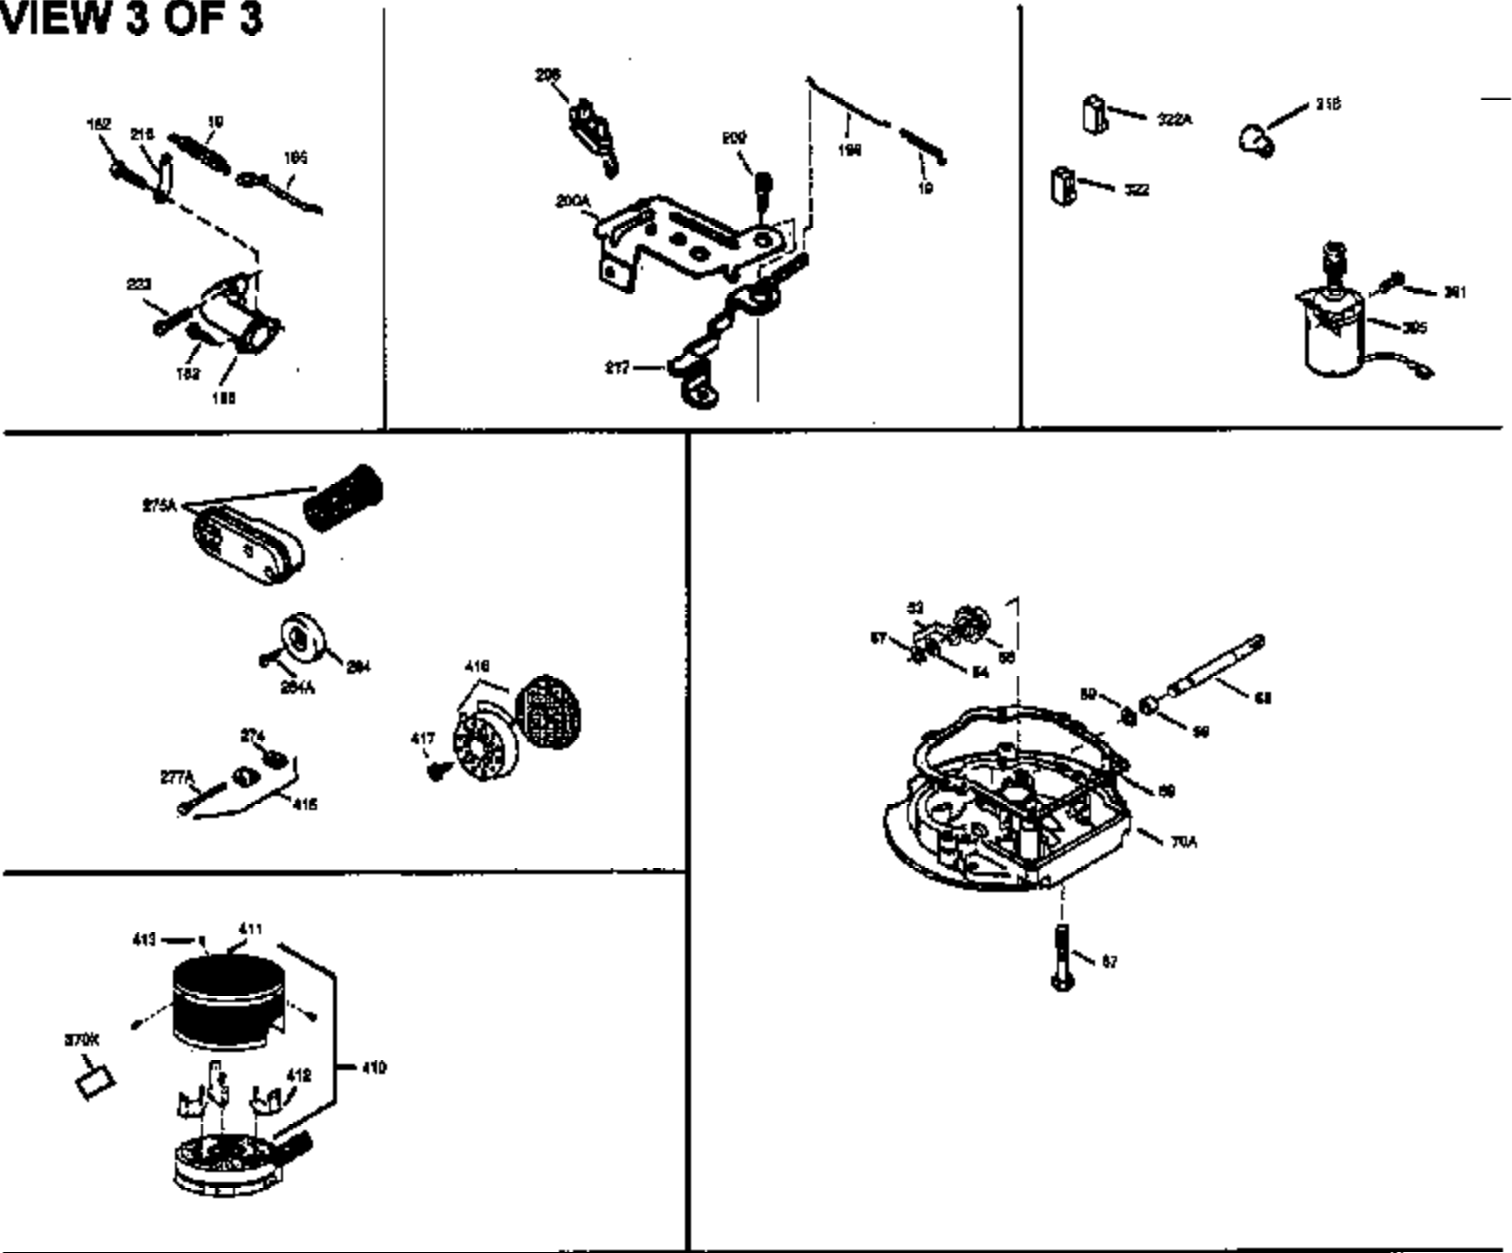

ILLUSTRATION SHOWS TYPICAL PARTS ONLY. ORDER BY PART NUMBER. PARTS NOT LISTED ARE SUPPLIED BY OEM.

VIEW 3 OF 3

Ref #	Part Number	Qty	Description
19	33890	1	Extension Spring
69	35261	1	* Mounting Flange Gasket
182	6201	2	Screw, 1/4-28 x 7/8"
185	33004A	1	Intake Pipe (Incl. 224)
186	33151	1	Governor Link
209	650804	1	Screw, 10-24 x 9/16"
217	34310	1	Control Lever
223	650451	2	Screw, 1/4-20 x 1"
238	650762	2	Screw, 10-32 x 1-29/32"
239	33051	1	Air Cleaner Gasket
240	33895	1	Air Cleaner Body
245	33896	1	Air Cleaner Filter
250	33897	1	Air Cleaner Cover
274	30081A	1	Exhaust Gasket
354	35025	1	Staple