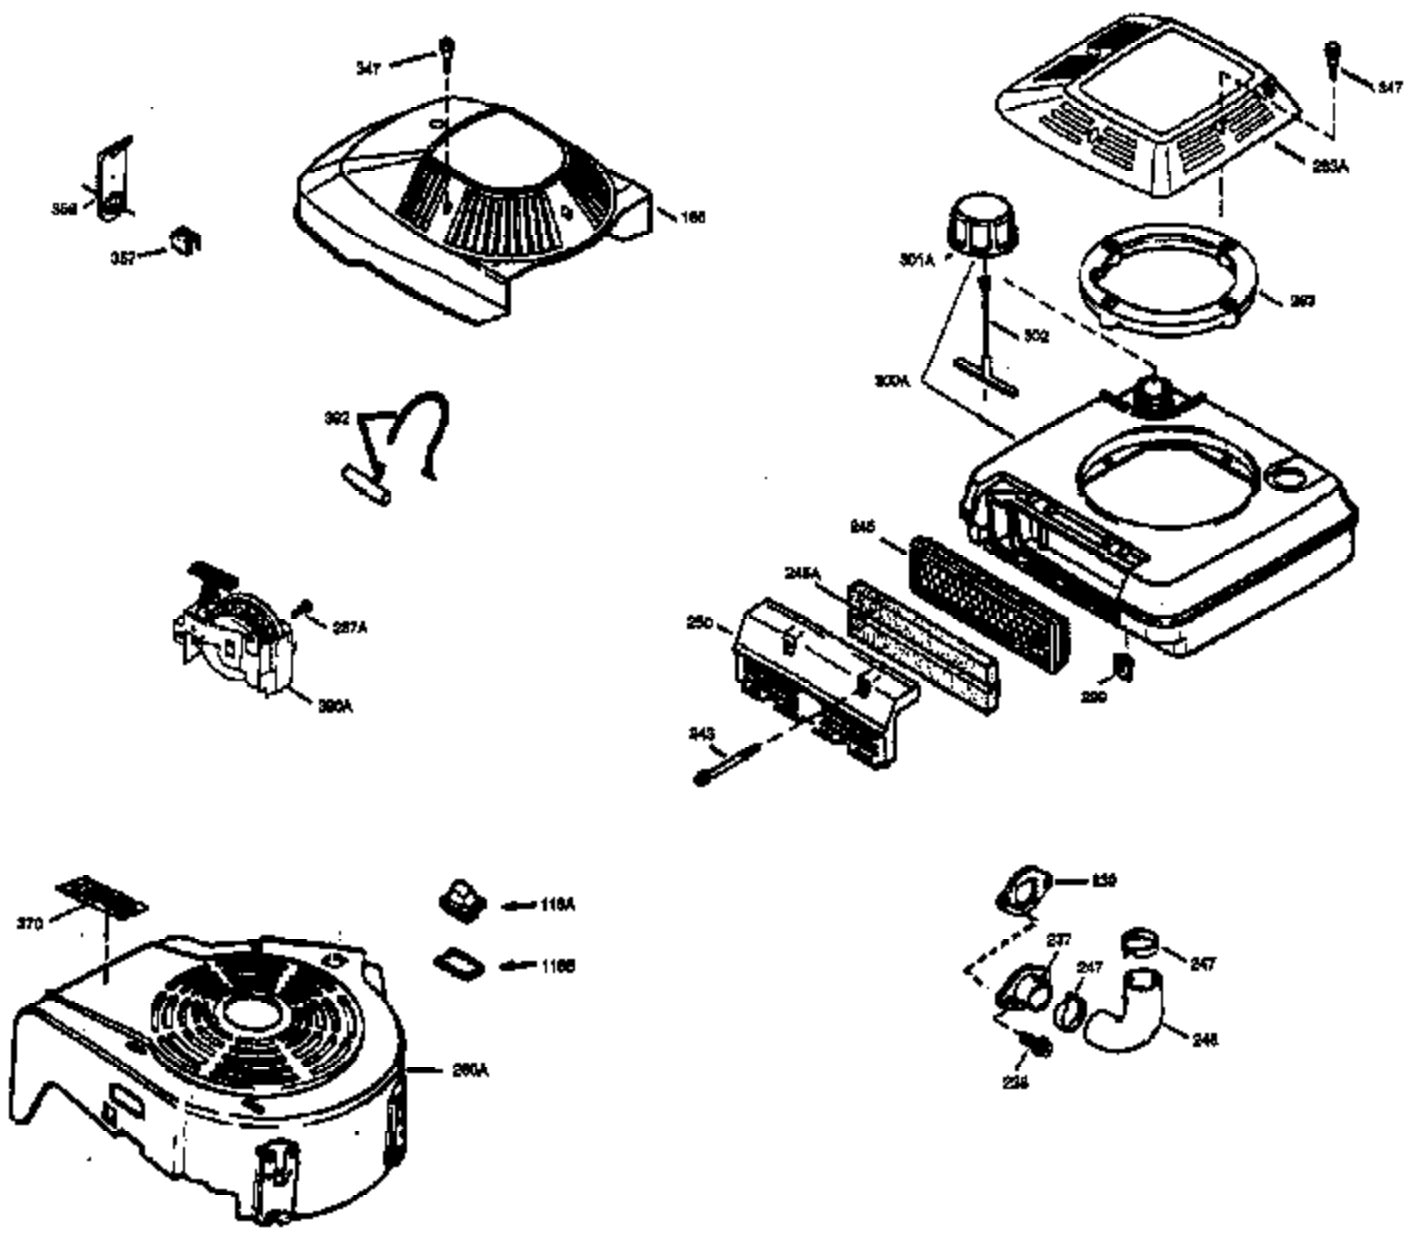

ILLUSTRATION SHOWS TYPICAL PARTS ONLY. ORDER BY PART NUMBER. PARTS NOT LISTED ARE SUPPLIED BY OEM.
VIEW 2 OF 3

Ref #	Part Number	Qty	Description
118A	34983	1	Starter Retainer
118B	34984	1	Starter Pulley Retainer
238	650762	2	Screw, 10-32 x 1-29/32"
239	33051	1	Air Cleaner Gasket
245	33896	1	Air Cleaner Filter
250	33897	1	Air Cleaner Cover
354	35025	1	Staple
357	34985	1	Starter Rope Retainer
370	34346	1	Lubrication Decal