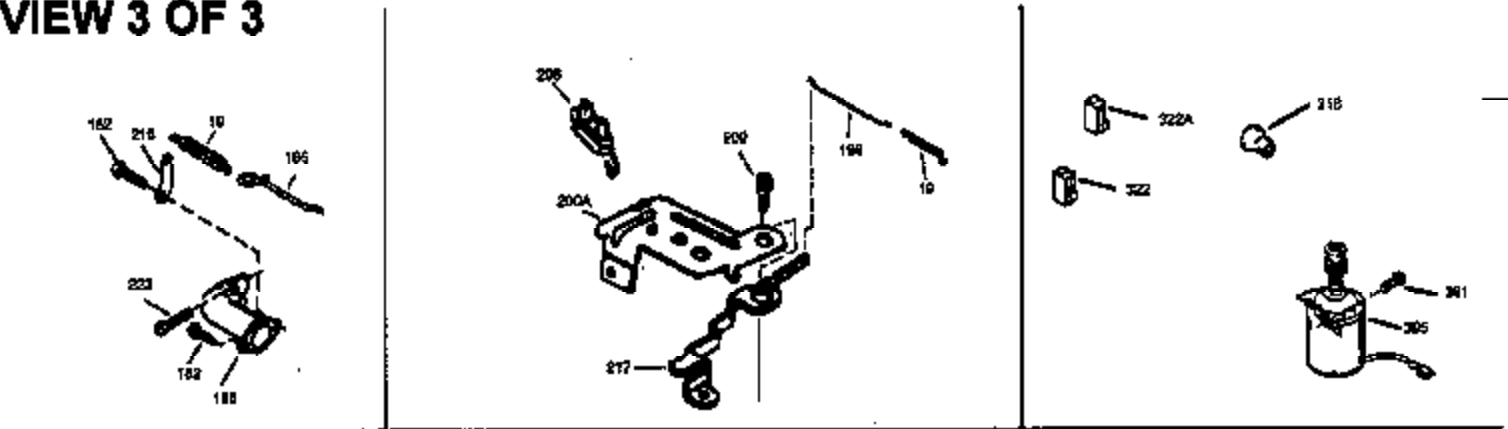

ILLUSTRATION SHOWS TYPICAL PARTS ONLY. ORDER BY PART NUMBER. PARTS NOT LISTED ARE SUPPLIED BY OEM.

VIEW 3 OF 3

Ref #	Part Number	Qty	Description
19	33890	1	Extension Spring
69	35261	1	* Mounting Flange Gasket
182	6201	2	Screw, 1/4-28 x 7/8"
185	33004A	1	Intake Pipe (Incl. 224)
186	33151	1	Governor Link
206	610973	1	Terminal
209	650804	1	Screw, 10-24 x 9/16"
217	34310	1	Control Lever
223	650451	2	Screw, 1/4-20 x 1"
238	650762	2	Screw, 10-32 x 1-29/32"
239	33051	1	Air Cleaner Gasket
240	33895	1	Air Cleaner Body
245	33896	1	Air Cleaner Filter
250	33897	1	Air Cleaner Cover
284	34422	1	Muffler Deflector
284A	650760	1	Screw, 8-32 x 3/8"
322	610885	1	Connector Body