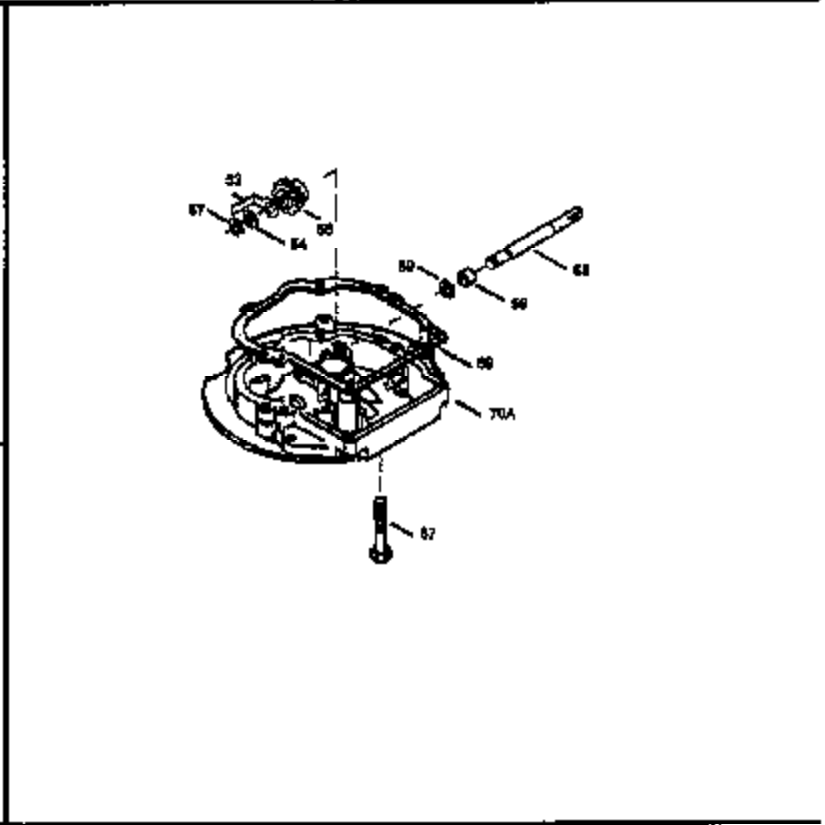

ILLUSTRATION SHOWS TYPICAL PARTS ONLY. ORDER BY PART NUMBER. PARTS NOT LISTED ARE SUPPLIED BY OEM.

VIEW 3 OF 3

Ref #	Part Number	Qty	Description
19	33890	1	Extension Spring
69	35261	1	* Mounting Flange Gasket
182	6201	2	Screw, 1/4-28 x 7/8"
185	33004A	1	Intake Pipe (Incl. 224)
186	33151	1	Governor Link
206	610973	1	Terminal
209	650804	1	Screw, 10-24 x 9/16"
217	34310	1	Control Lever
223	650451	2	Screw, 1/4-20 x 1"
238	650762	2	Screw, 10-32 x 1-29/32"
239	33051	1	Air Cleaner Gasket
240	33895	1	Air Cleaner Body
245	33896	1	Air Cleaner Filter
250	33897	1	Air Cleaner Cover
284	34422	1	Muffler Deflector
284A	650760	1	Screw, 8-32 x 3/8"
322	610885	1	Connector Body