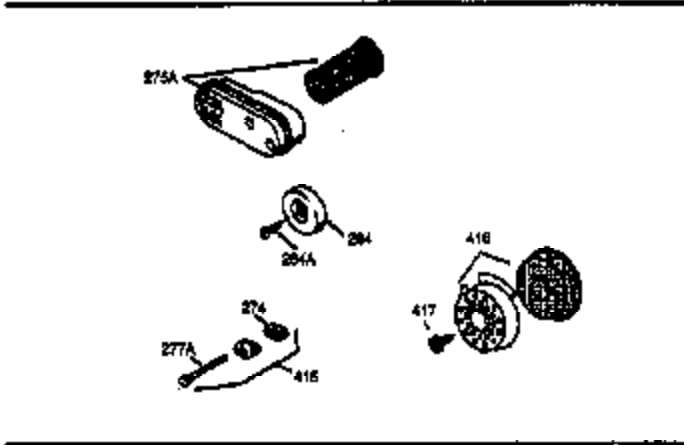

ILLUSTRATION SHOWS TYPICAL PARTS ONLY. ORDER BY PART NUMBER. PARTS NOT LISTED ARE SUPPLIED BY OEM.

VIEW 3 OF 3

Ref #	Part Number	Qty	Description
19	33890	1	Extension Spring
69	35261	1	* Mounting Flange Gasket
182	6201	2	Screw, 1/4-28 x 7/8"
185	33004A	1	Intake Pipe (Incl. 224)
186	33151	1	Governor Link
206	610973	1	Terminal
209	650804	1	Screw, 10-24 x 9/16"
217	34310	1	Control Lever
223	650451	2	Screw, 1/4-20 x 1"
238	650762	2	Screw, 10-32 x 1-29/32"
239	33051	1	Air Cleaner Gasket
240	33895	1	Air Cleaner Body
245	33896	1	Air Cleaner Filter
250	33897	1	Air Cleaner Cover
284	34422	1	Muffler Deflector
284A	650760	1	Screw, 8-32 x 3/8"
322	610885	1	Connector Body