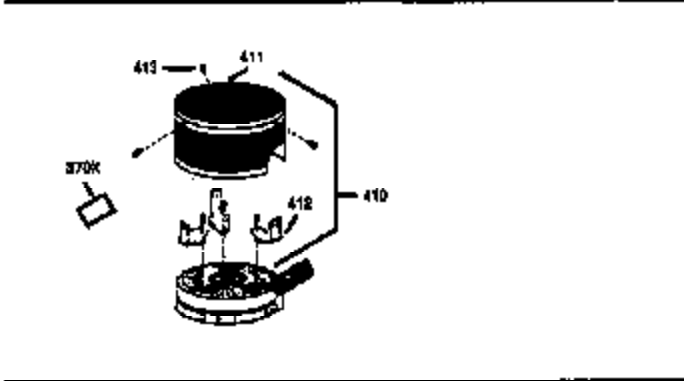

ILLUSTRATION SHOWS TYPICAL PARTS ONLY. ORDER BY PART NUMBER. PARTS NOT LISTED ARE SUPPLIED BY OEM.

VIEW 3 OF 3

Ref #	Part Number	Qty	Description
19	33890	1	Extension Spring
69	35261	1	* Mounting Flange Gasket
182	6201	2	Screw, 1/4-28 x 7/8"
185	33004A	1	Intake Pipe (Incl. 224)
186	33151	1	Governor Link
206	610973	1	Terminal
209	650804	1	Screw, 10-24 x 9/16"
217	34310	1	Control Lever
223	650451	2	Screw, 1/4-20 x 1"
238	650762	2	Screw, 10-32 x 1-29/32"
239	33051	1	Air Cleaner Gasket
240	33895	1	Air Cleaner Body
245	33896	1	Air Cleaner Filter
250	33897	1	Air Cleaner Cover
284	34422	1	Muffler Deflector
284A	650760	1	Screw, 8-32 x 3/8"
322	610885	1	Connector Body