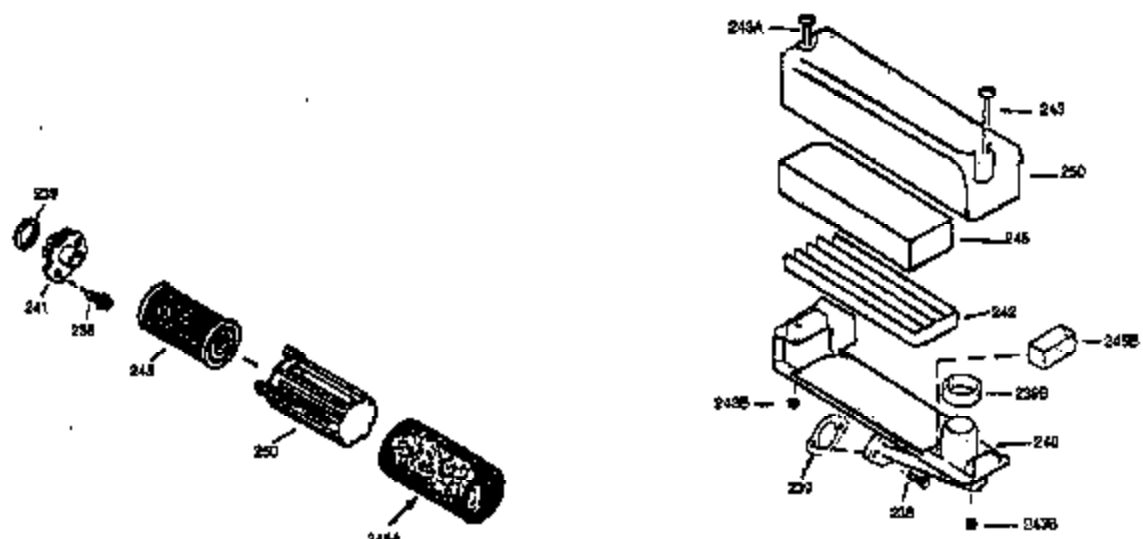

ILLUSTRATION SHOWS TYPICAL PARTS ONLY. ORDER BY PART NUMBER. PARTS NOT LISTED ARE SUPPLIED BY OEM.

VIEW 3 OF 3

Ref #	Part Number	Qty	Description
19	31361	1	Extension Spring
69	35261	1	* Mounting Flange Gasket
182	6201	2	Screw, 1/4-28 x 7/8"
185	31384A	1	Intake Pipe (Incl. 224)
186	34337	1	Governor Link
206	610973	1	Terminal
209	30200	2	Screw, 10-24 x 9/16"
223	650451	2	Screw, 1/4-20 x 1"
238	650932	2	Screw, 10-32 x 49/64"
239	34338	1	* Air Cleaner Gasket
241	35797	1	Air Cleaner Collar
245	35066	1	Air Cleaner Filter
250	35065	1	Air Cleaner Cover