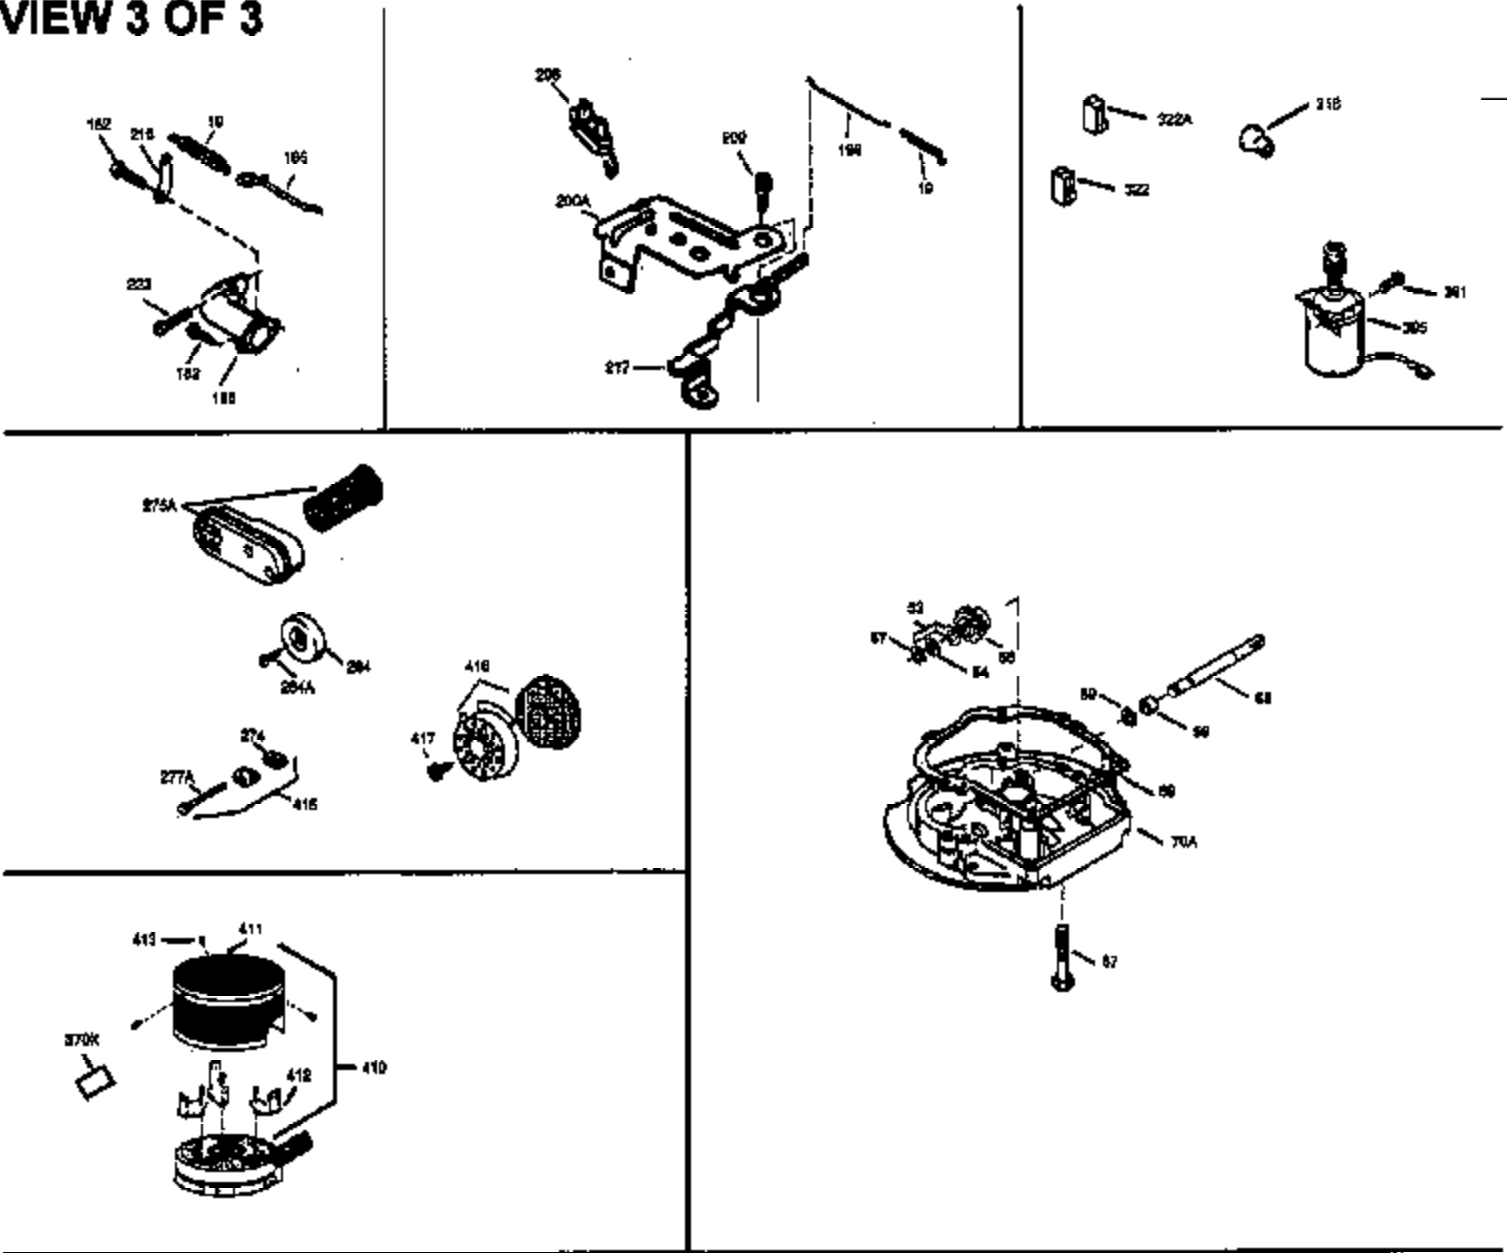

ILLUSTRATION SHOWS TYPICAL PARTS ONLY. ORDER BY PART NUMBER. PARTS NOT LISTED ARE SUPPLIED BY OEM.

VIEW 3 OF 3

Ref #	Part Number	Qty	Description
19	31361	1	Extension Spring
69	35261	1	* Mounting Flange Gasket
182	6201	2	Screw, 1/4-28 x 7/8"
185	31384A	1	Intake Pipe (Incl. 224)
186	34337	1	Governor Link
206	610973	1	Terminal
209	30200	2	Screw, 10-24 x 9/16"
223	650451	2	Screw, 1/4-20 x 1"
238	650932	2	Screw, 10-32 x 49/64"
239	34338	1	* Air Cleaner Gasket
241	35797	1	Air Cleaner Collar
245	35066	1	Air Cleaner Filter
250	35065	1	Air Cleaner Cover