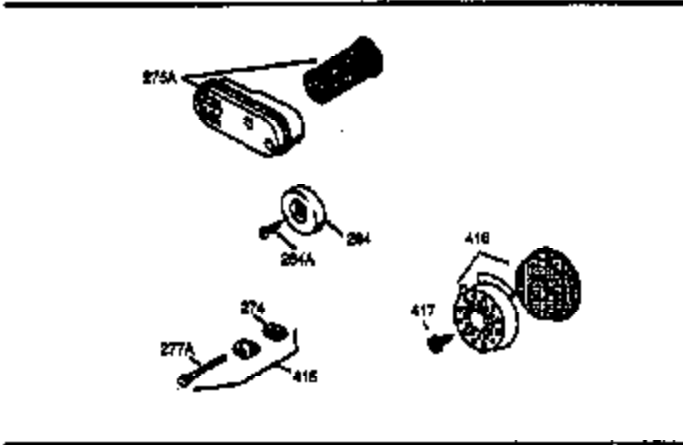

ILLUSTRATION SHOWS TYPICAL PARTS ONLY. ORDER BY PART NUMBER. PARTS NOT LISTED ARE SUPPLIED BY OEM.

VIEW 3 OF 3

Ref #	Part Number	Qty	Description
19	33890	1	Extension Spring
69	35261	1	* Mounting Flange Gasket
182	6201	2	Screw, 1/4-28 x 7/8"
185	33004A	1	Intake Pipe (Incl. 224)
186	33151	1	Governor Link
206	610973	1	Terminal
209	650804	1	Screw, 10-24 x 9/16"
217	34310	1	Control Lever
223	650451	2	Screw, 1/4-20 x 1"
238	650762	2	Screw, 10-32 x 1-29/32"
239	33051	1	Air Cleaner Gasket
240	33895	1	Air Cleaner Body
245	33896	1	Air Cleaner Filter
250	33897	1	Air Cleaner Cover
274	30081A	1	Exhaust Gasket