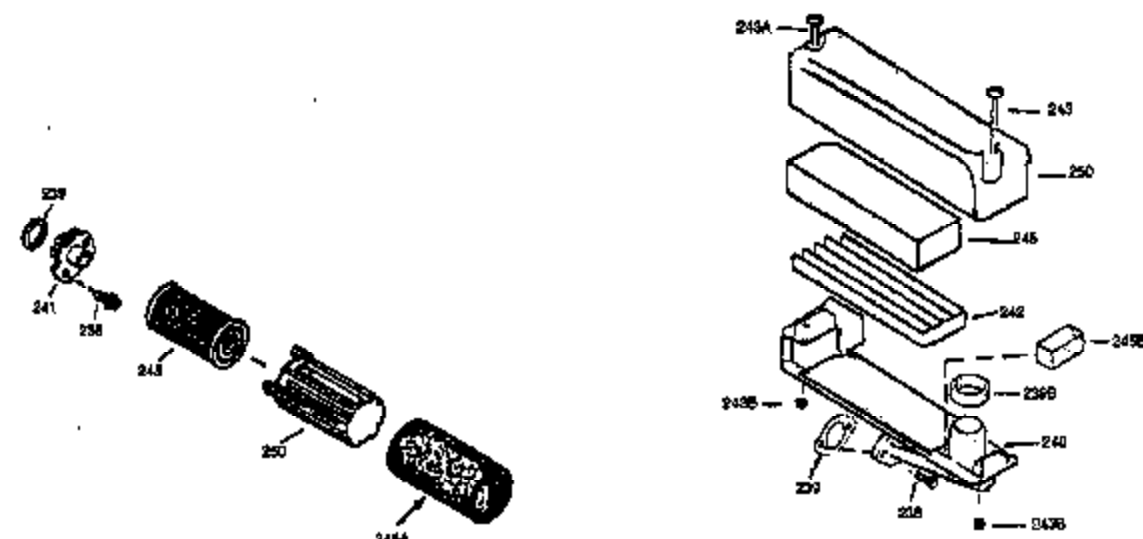

ILLUSTRATION SHOWS TYPICAL PARTS ONLY. ORDER BY PART NUMBER. PARTS NOT LISTED ARE SUPPLIED BY OEM.

VIEW 3 OF 3

Ref #	Part Number	Qty	Description
19	33890	1	Extension Spring
69	35261	1	* Mounting Flange Gasket
182	6201	2	Screw, 1/4-28 x 7/8"
185	33004A	1	Intake Pipe (Incl. 224)
186	33151	1	Governor Link
206	610973	1	Terminal
209	650804	1	Screw, 10-24 x 9/16"
217	34310	1	Control Lever
223	650451	2	Screw, 1/4-20 x 1"
238	650762	2	Screw, 10-32 x 1-29/32"
239	33051	1	Air Cleaner Gasket
240	33895	1	Air Cleaner Body
245	33896	1	Air Cleaner Filter
250	33897	1	Air Cleaner Cover
274	30081A	1	Exhaust Gasket