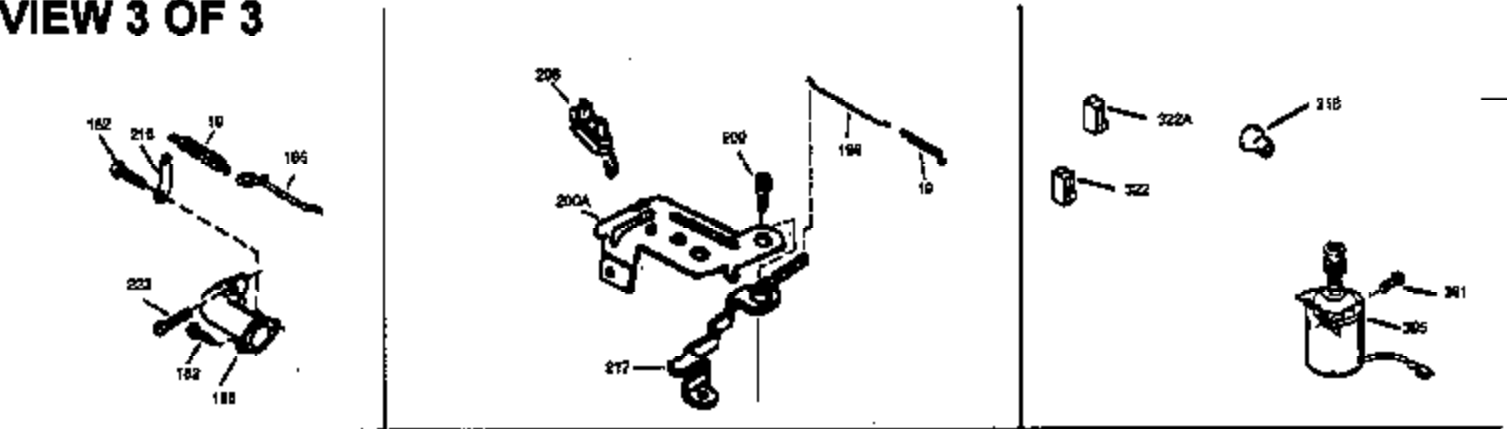

ILLUSTRATION SHOWS TYPICAL PARTS ONLY. ORDER BY PART NUMBER. PARTS NOT LISTED ARE SUPPLIED BY OEM.

VIEW 3 OF 3

Ref #	Part Number	Qty	Description
19	33890	1	Extension Spring
69	35261	1	* Mounting Flange Gasket
182	6201	2	Screw, 1/4-28 x 7/8"
185	33004A	1	Intake Pipe (Incl. 224)
186	33151	1	Governor Link
206	610973	1	Terminal
209	650804	1	Screw, 10-24 x 9/16"
217	34310	1	Control Lever
223	650451	2	Screw, 1/4-20 x 1"
238	650762	2	Screw, 10-32 x 1-29/32"
239	33051	1	Air Cleaner Gasket
240	33895	1	Air Cleaner Body
245	33896	1	Air Cleaner Filter
250	33897	1	Air Cleaner Cover
274	30081A	1	Exhaust Gasket