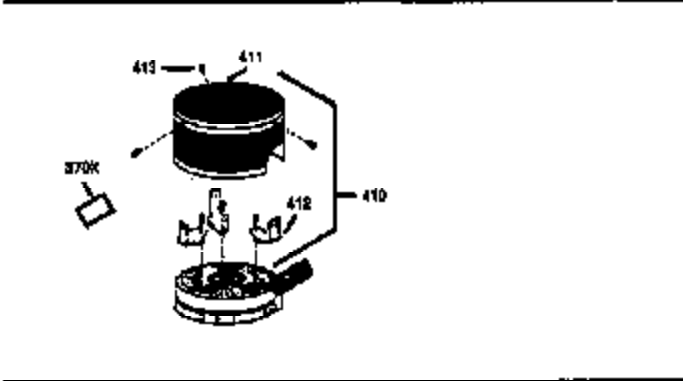

ILLUSTRATION SHOWS TYPICAL PARTS ONLY. ORDER BY PART NUMBER. PARTS NOT LISTED ARE SUPPLIED BY OEM.

VIEW 3 OF 3

Ref #	Part Number	Qty	Description
19	33890	1	Extension Spring
69	35261	1	* Mounting Flange Gasket
182	6201	2	Screw, 1/4-28 x 7/8"
185	33004A	1	Intake Pipe (Incl. 224)
186	33151	1	Governor Link
206	610973	1	Terminal
209	650804	1	Screw, 10-24 x 9/16"
217	34310	1	Control Lever
223	650451	2	Screw, 1/4-20 x 1"
238	650762	2	Screw, 10-32 x 1-29/32"
239	33051	1	Air Cleaner Gasket
240	33895	1	Air Cleaner Body
245	33896	1	Air Cleaner Filter
250	33897	1	Air Cleaner Cover
274	30081A	1	Exhaust Gasket