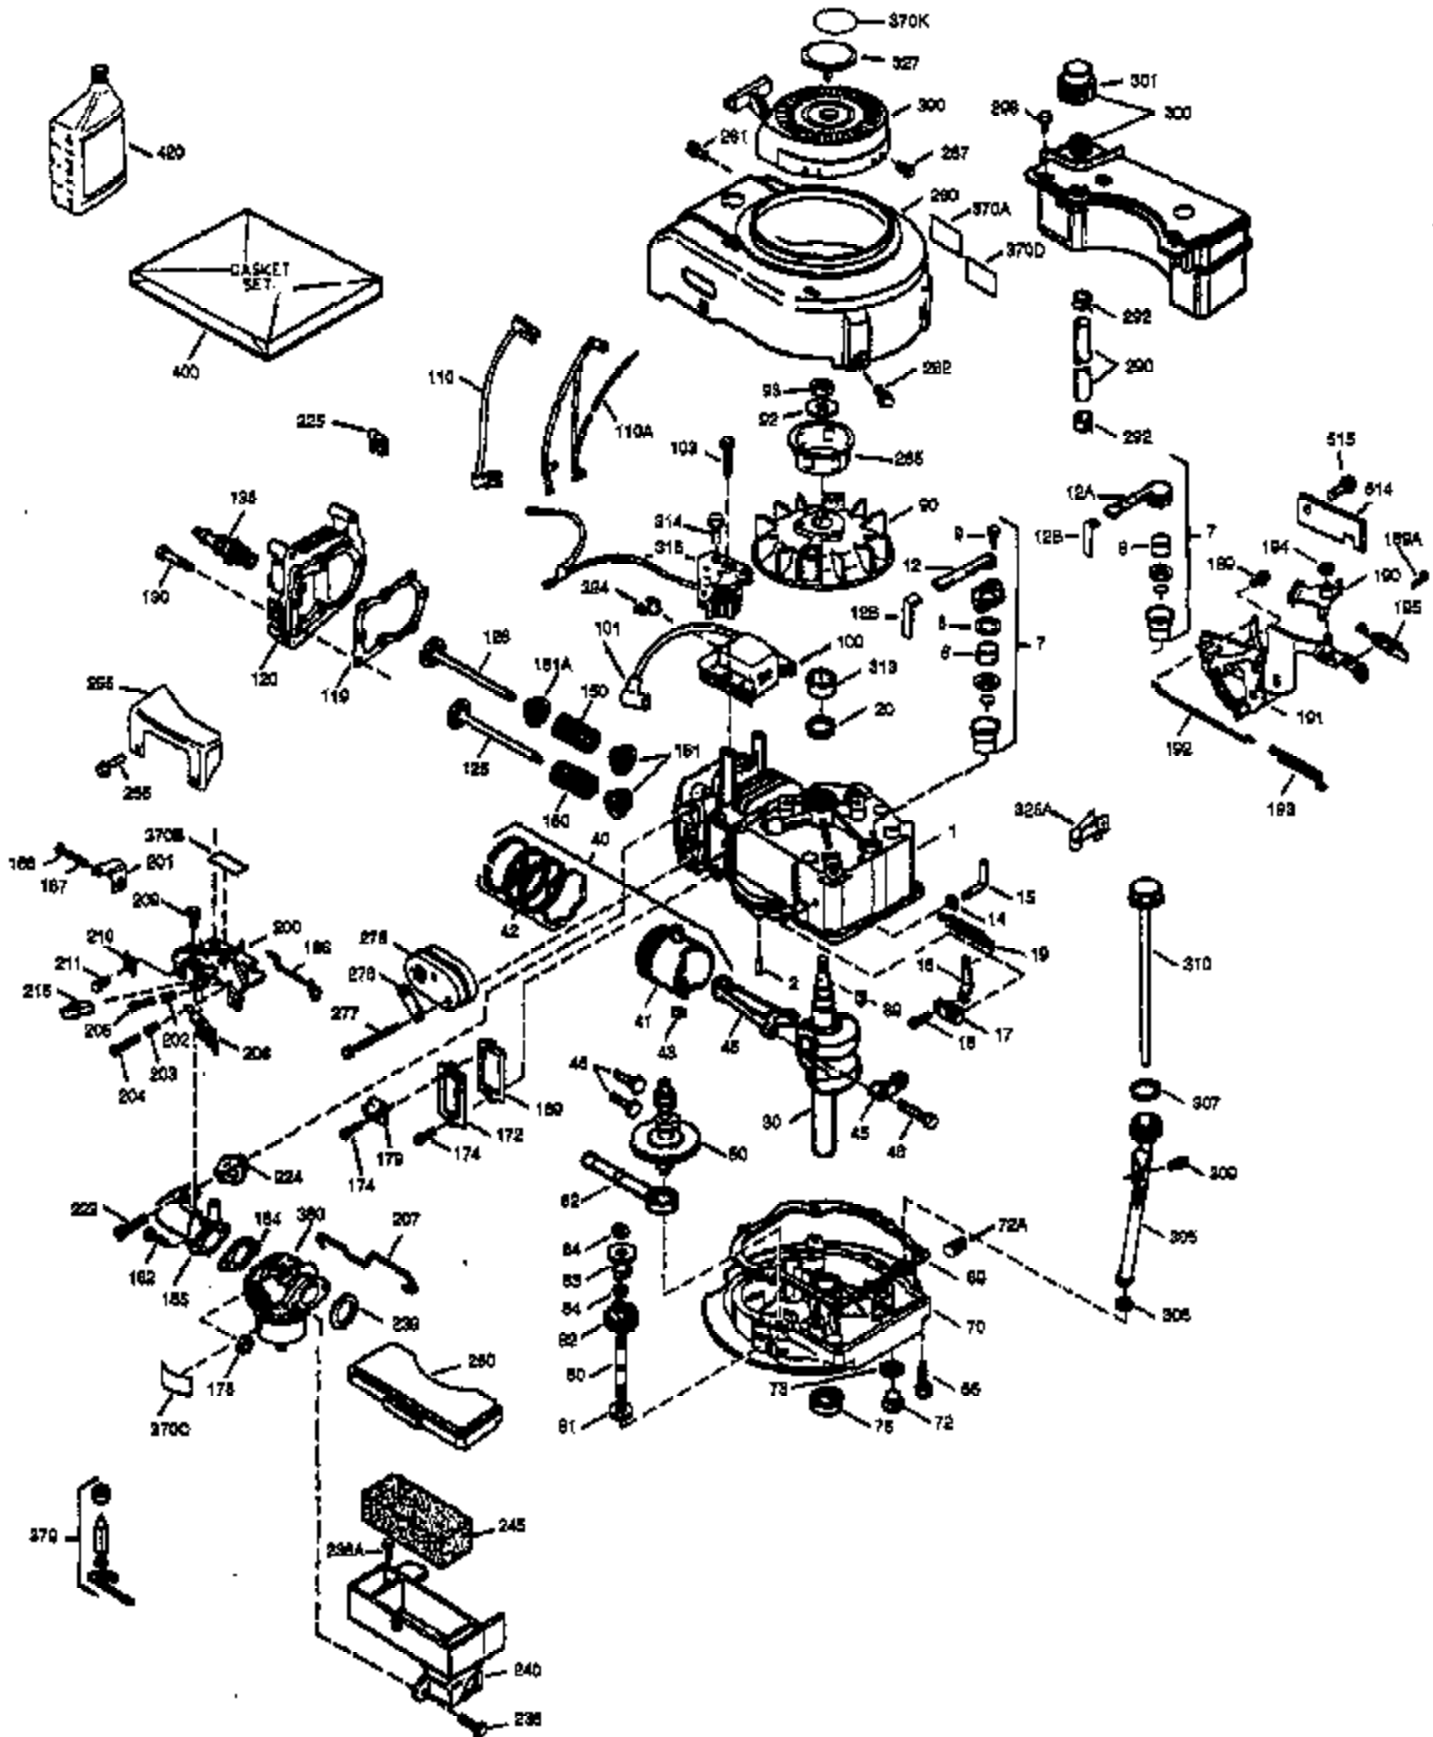

ILLUSTRATION SHOWS TYPICAL PARTS ONLY. ORDER BY PART NUMBER. PARTS NOT LISTED ARE SUPPLIED BY OEM.

VIEW 1 OF 3

Engine Parts List #1

Ref #	Part Number	Qty	Description
1	36503	1	Cylinder (Incl. 2, 20 & 125)
2	26727	2	Dowel Pin
6	33734	1	Breather Element
7	34214A	1	Breather Ass'y. (Incl. 6, 8, 9 & 12)
8	33735	1	* Breather Gasket
9	30200	2	Screw, 10-24 x 9/16"
12	33886	1	Breather Tube
14	28277	1	Washer
15	30589	1	Governor Rod (Incl. 14)
16	32651	1	Governor Lever
17	31335	1	Governor Lever Clamp
18	650548	1	Screw, 8-32 x 5/16"
19	33890	1	Extension Spring
20	32600	1	Oil Seal
30	34430	1	Crankshaft
40	35544A	1	Piston, Pin & Ring Set (Std.)
40	35545A	1	Piston, Pin & Ring Set (.010" OS)
40	35546	1	Piston, Pin & Ring Set (.020" OS)
41	35541	1	Piston & Pin Ass'y. (Std.) (Incl. 43)
41	35542	1	Piston & Pin Ass'y. (.010" OS) (Incl. 43)
41	35543	1	Piston & Pin Ass'y. (.020" OS) (Incl. 43)
42	35547A	1	Ring Set (Std.)
42	35548A	1	Ring Set (.010" OS)
42	35549	1	Ring Set (.020" OS)
43	20381	2	Piston Pin Retaining Ring
45	30963B	1	Connecting Rod Ass'y (Incl. 46)
46	32610A	2	Connecting Rod Bolt
48	27241	2	Valve Lifter
50	35992	1	Camshaft (MCR)
52	29914	1	Oil Pump Ass'y.
69	35261	1	* Mounting Flange Gasket
70	35651C	1	Mounting Flange (Incl. 72 thru 83)
72	36083	1	Oil Drain Plug
75	26208	1	Oil Seal
80	30574A	1	Governor Shaft
81	30590A	1	Washer
82	30591	1	Governor Gear Ass'y. (Incl. 81)
83	30588A	1	Governor Spool
86	650488	6	Screw, 1/4-20 x 1-1/4"
89	611004	1	Flywheel Key
90	611050	1	Flywheel
92	650815	1	Belleville Washer
93	650816	1	Flywheel Nut
100	34443A	1	Solid State Ignition
101	610118	1	Spark Plug Cover
103	650814	2	Screw, Torx T-15, 10-24 x 1"
110	34231	1	Ground Wire
119	36440	1	* Cylinder Head Gasket
120	36476	1	Cylinder Head
125	36471	1	Exhaust Valve (Std.) (Incl. 151)
125	36472	1	Exhaust Valve (1/32" OS) (Incl. 151)
126	29314B	1	Intake Valve (Std.) (Incl. 151)
126	29315C	1	Intake Valve (1/32" OS) (Incl. 151)
130	6021A	8	Screw, 5/16-18 x 1-1/2"
135	35395	1	Resistor Spark Plug (RJ19LM)
150	35991	2	Valve Spring
151	31673	2	Valve Spring Cap
169	27234A	1	* Valve Cover Gasket