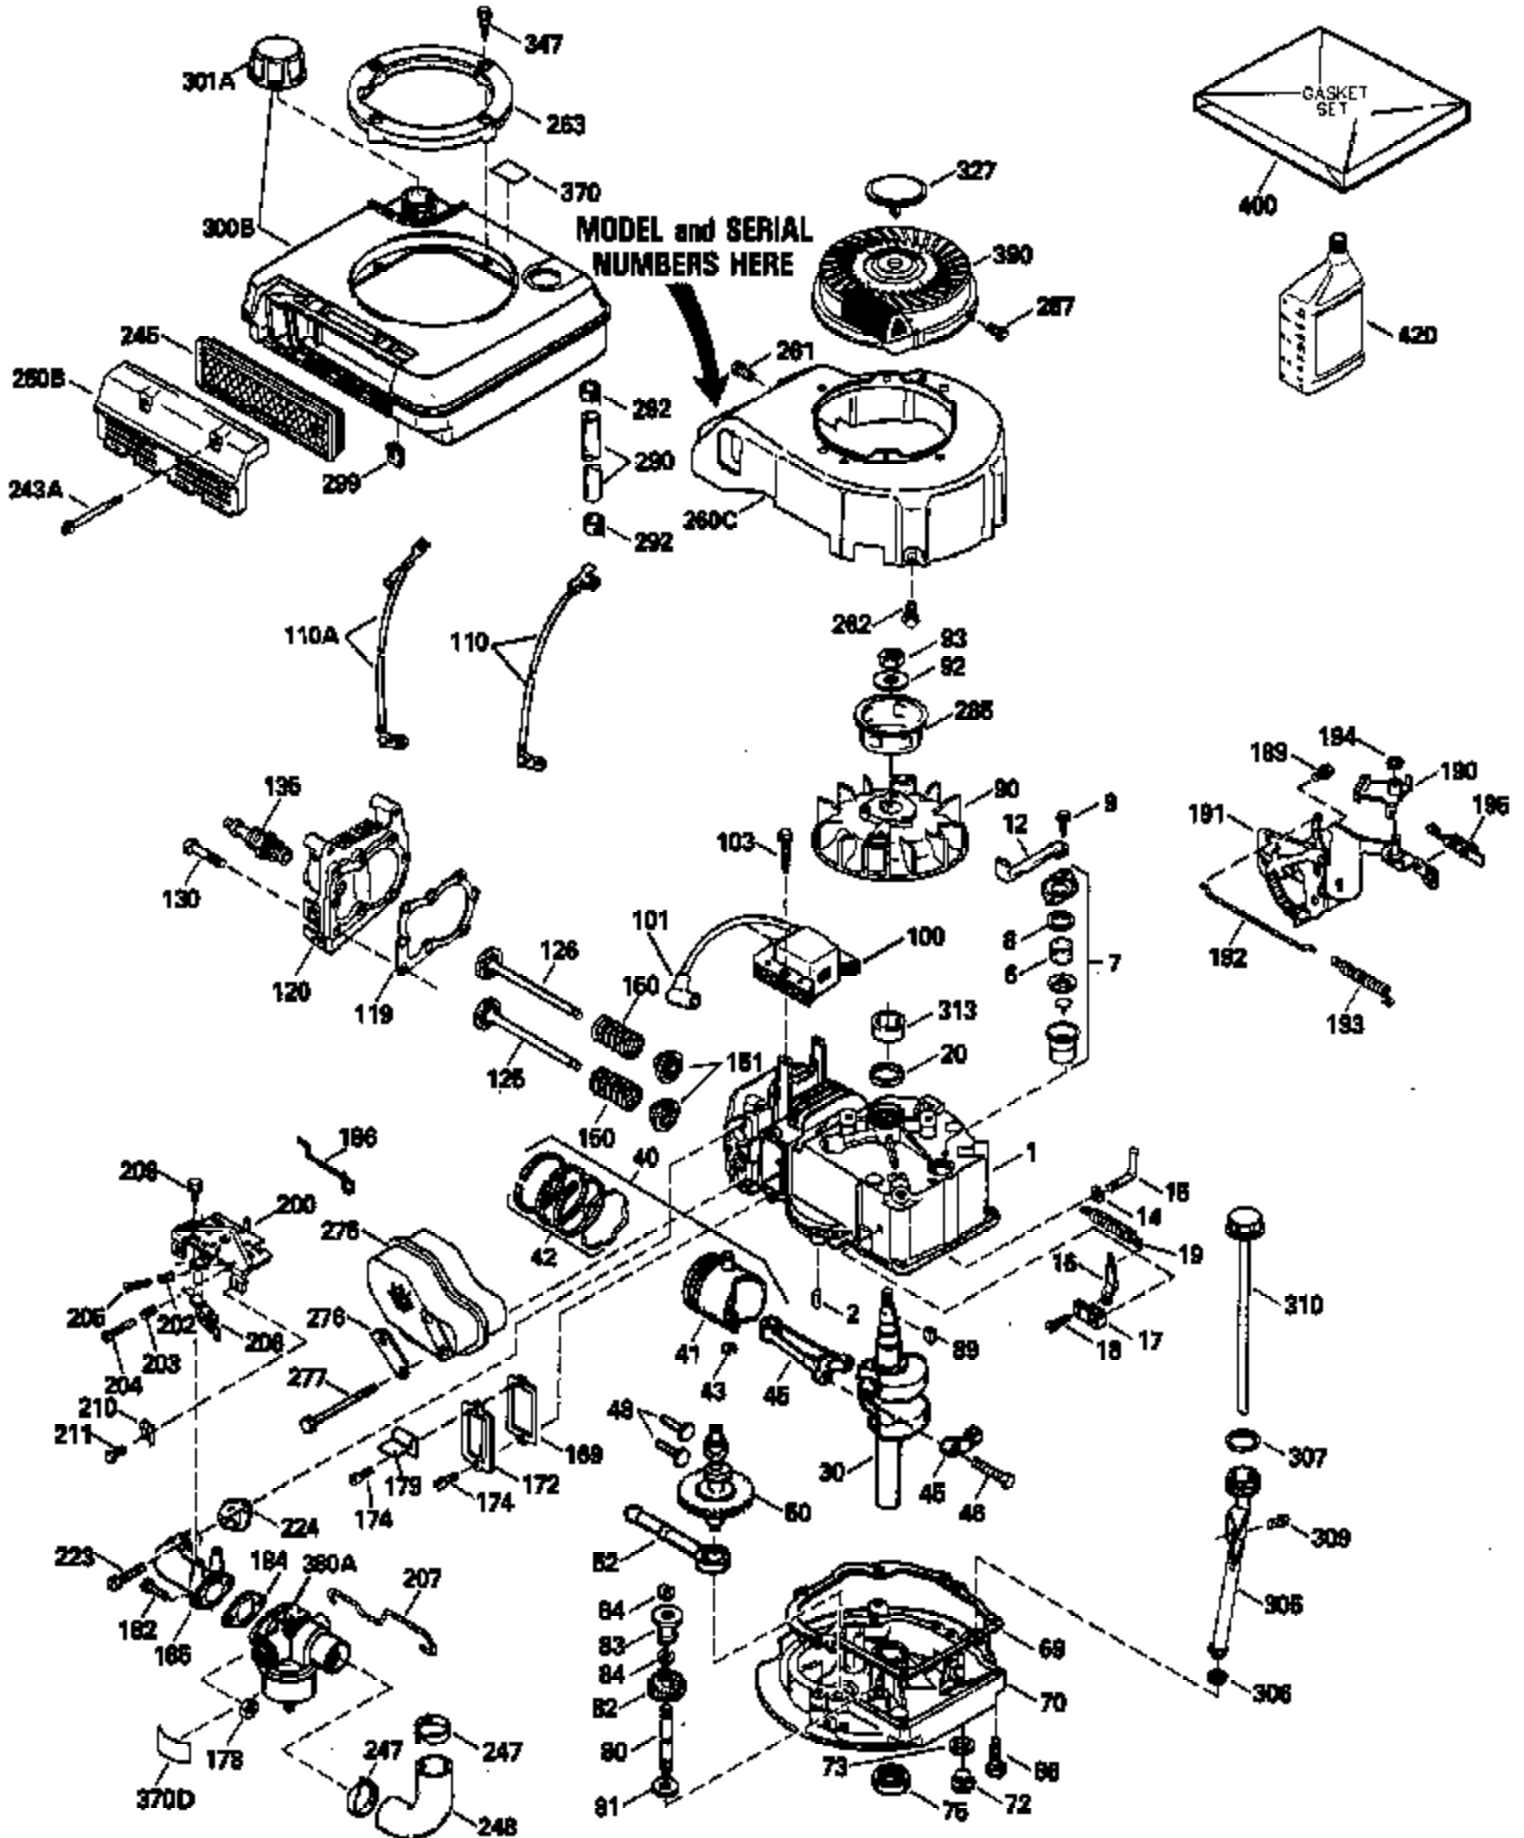

ILLUSTRATION SHOWS TYPICAL PARTS ONLY. ORDER BY PART NUMBER. PARTS NOT LISTED ARE SUPPLIED BY OEM.