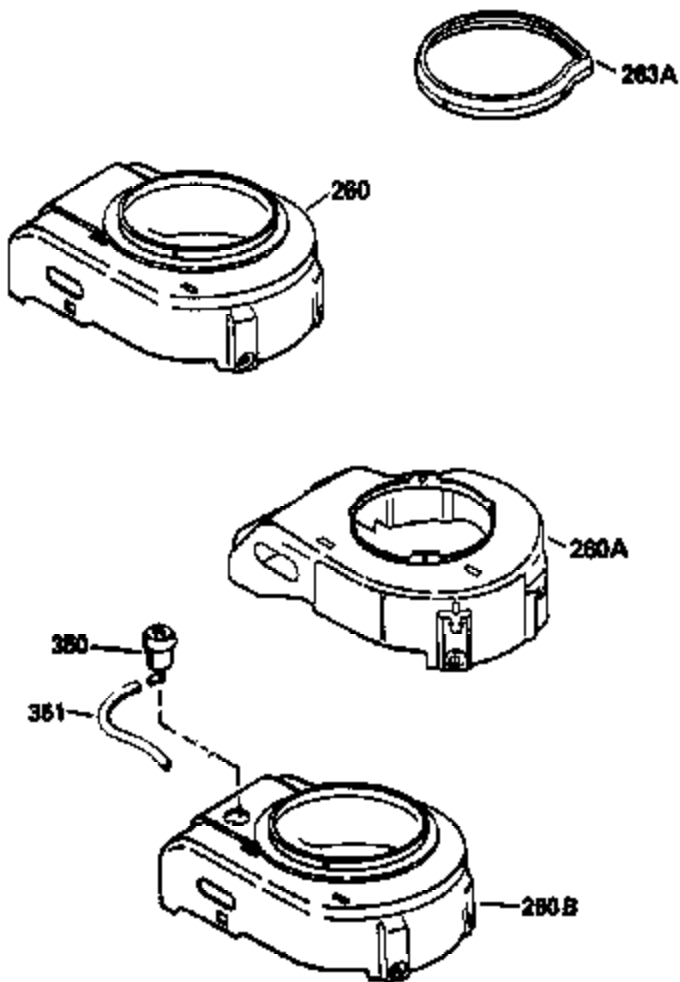

ILLUSTRATION SHOWS TYPICAL PARTS ONLY. ORDER BY PART NUMBER. PARTS NOT LISTED ARE SUPPLIED BY OEM.

Engine Parts List #2

Ref #	Part Number	Qty	Description
12A	36558	1	Breather Cover & Tube (Incl. 12B)
12B	34695	1	Breather Tube Elbow
40	35544A	1	Piston, Pin & Ring Set (Std.)
40	35545A	1	Piston, Pin & Ring Set (.010" OS)
40	35546	1	Piston, Pin & Ring Set (.020" OS)
69	35261	1	* Mounting Flange Gasket
72	30572	1	Oil Drain Plug
73	28833	1	Drain Plug Gasket
75	27897	1	Oil Seal
86	650488	6	Screw, 1/4-20 x 1-1/4"
215	32410	1	Control Knob
238	650932	2	Screw, 10-32 x 49/64"
239	34338	1	* Air Cleaner Gasket
241	35797	1	Air Cleaner Collar
250	35065	1	Air Cleaner Cover
260	36420A	1	Blower Housing
275	35172	1	Muffler
298	28763	3	Screw, 10-32 x 35/64"
300	34369B	1	Fuel Tank (Incl. 292 & 301)
301	36246	1	Fuel Cap
357	36412	1	Starter Rope Retainer
370K	36695	1	Starter Decal
370A	36261	1	Lubrication Decal
370B	35167	1	Control Decal
380	632046A	1	Carburetor (Incl. 184)