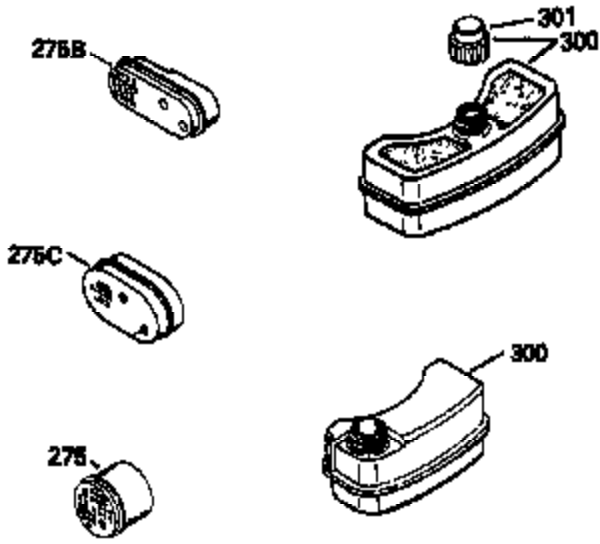

ILLUSTRATION SHOWS TYPICAL PARTS ONLY. ORDER BY PART NUMBER. PARTS NOT LISTED ARE SUPPLIED BY OEM.

Engine Parts List #2

Ref #	Part Number	Qty	Description
12A	36558	1	Breather Cover & Tube (Incl. 12B)
12B	34695	1	Breather Tube Elbow
40	35544A	1	Piston, Pin & Ring Set (Std.)
40	35545A	1	Piston, Pin & Ring Set (.010" OS)
40	35546	1	Piston, Pin & Ring Set (.020" OS)
69	35261	1	* Mounting Flange Gasket
72	30572	1	Oil Drain Plug
73	28833	1	Drain Plug Gasket
75	27897	1	Oil Seal
86	650488	6	Screw, 1/4-20 x 1-1/4"
215	32410	1	Control Knob
238	650932	2	Screw, 10-32 x 49/64"
239	34338	1	* Air Cleaner Gasket
241	35797	1	Air Cleaner Collar
250	35065	1	Air Cleaner Cover
260	36420A	1	Blower Housing
275	35172	1	Muffler
298	28763	3	Screw, 10-32 x 35/64"
300	34369B	1	Fuel Tank (Incl. 292 & 301)
301	36246	1	Fuel Cap
357	36412	1	Starter Rope Retainer
370K	36695	1	Starter Decal
370A	36261	1	Lubrication Decal
370B	35167	1	Control Decal
380	632046A	1	Carburetor (Incl. 184)