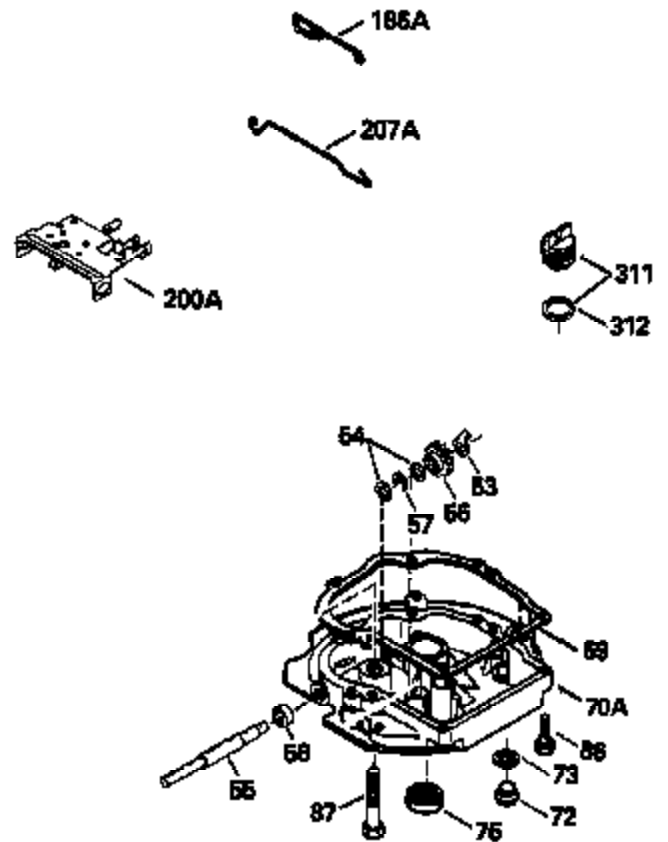

ILLUSTRATION SHOWS TYPICAL PARTS ONLY. ORDER BY PART NUMBER. PARTS NOT LISTED ARE SUPPLIED BY OEM.

Engine Parts List #2

Ref #	Part Number	Qty	Description
12A	36558	1	Breather Cover & Tube (Incl. 12B)
12B	34695	1	Breather Tube Elbow
40	35544A	1	Piston, Pin & Ring Set (Std.)
40	35545A	1	Piston, Pin & Ring Set (.010" OS)
40	35546	1	Piston, Pin & Ring Set (.020" OS)
69	35261	1	* Mounting Flange Gasket
72	30572	1	Oil Drain Plug
73	28833	1	Drain Plug Gasket
75	27897	1	Oil Seal
86	650488	6	Screw, 1/4-20 x 1-1/4"
215	32410	1	Control Knob
238	650932	2	Screw, 10-32 x 49/64"
239	34338	1	* Air Cleaner Gasket
241	35797	1	Air Cleaner Collar
250	35065	1	Air Cleaner Cover
260	36420A	1	Blower Housing
275	35172	1	Muffler
298	28763	3	Screw, 10-32 x 35/64"
300	34369B	1	Fuel Tank (Incl. 292 & 301)
301	36246	1	Fuel Cap
357	36412	1	Starter Rope Retainer
370K	36695	1	Starter Decal
370A	36261	1	Lubrication Decal
370B	35167	1	Control Decal
380	632046A	1	Carburetor (Incl. 184)