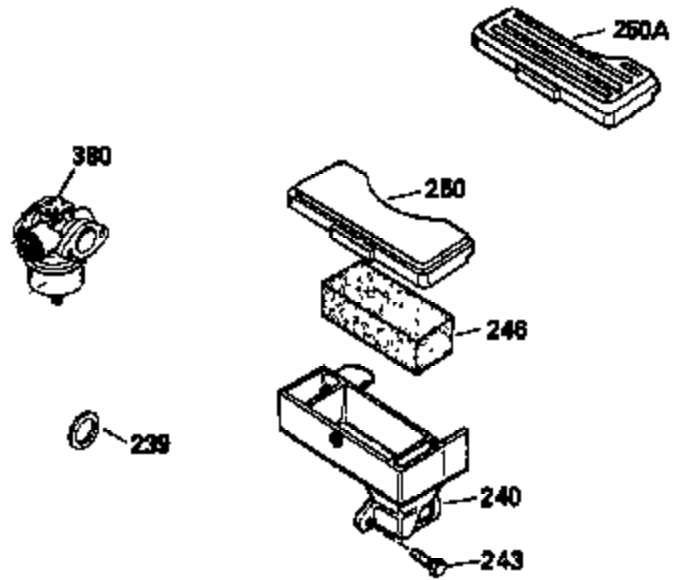

ILLUSTRATION SHOWS TYPICAL PARTS ONLY. ORDER BY PART NUMBER. PARTS NOT LISTED ARE SUPPLIED BY OEM.

Engine Parts List #2

Ref #	Part Number	Qty	Description
12A	36558	1	Breather Cover & Tube (Incl. 12B)
12B	34695	1	Breather Tube Elbow
40	35544A	1	Piston, Pin & Ring Set (Std.)
40	35545A	1	Piston, Pin & Ring Set (.010" OS)
40	35546	1	Piston, Pin & Ring Set (.020" OS)
69	35261	1	* Mounting Flange Gasket
72	30572	1	Oil Drain Plug
73	28833	1	Drain Plug Gasket
75	27897	1	Oil Seal
86	650488	6	Screw, 1/4-20 x 1-1/4"
215	32410	1	Control Knob
238	650932	2	Screw, 10-32 x 49/64"
239	34338	1	* Air Cleaner Gasket
241	35797	1	Air Cleaner Collar
250	35065	1	Air Cleaner Cover
260	36420A	1	Blower Housing
275	35172	1	Muffler
298	28763	3	Screw, 10-32 x 35/64"
300	34369B	1	Fuel Tank (Incl. 292 & 301)
301	36246	1	Fuel Cap
357	36412	1	Starter Rope Retainer
370K	36695	1	Starter Decal
370A	36261	1	Lubrication Decal
370B	35167	1	Control Decal
380	632046A	1	Carburetor (Incl. 184)