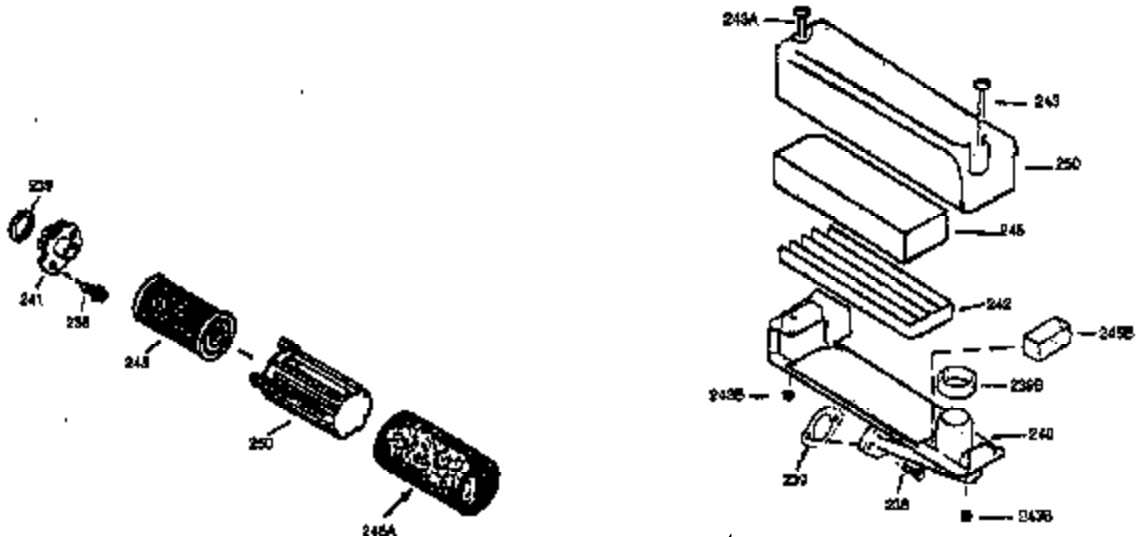

ILLUSTRATION SHOWS TYPICAL PARTS ONLY. ORDER BY PART NUMBER. PARTS NOT LISTED ARE SUPPLIED BY OEM.

VIEW 3 OF 3

Ref #	Part Number	Qty	Description
19	31361	1	Extension Spring
69	35261	1	* Mounting Flange Gasket
182	6201	2	Screw, 1/4-28 x 7/8"
185	36544	1	Intake Pipe
186	34337	1	Governor Link
209	30200	2	Screw, 10-24 x 9/16"
223	650451	2	Screw, 1/4-20 x 1"
238	650932	2	Screw, 10-32 x 49/64"
239	34338	1	* Air Cleaner Gasket
241	35797	1	Air Cleaner Collar
245	35066	1	Air Cleaner Filter
250	35065	1	Air Cleaner Cover