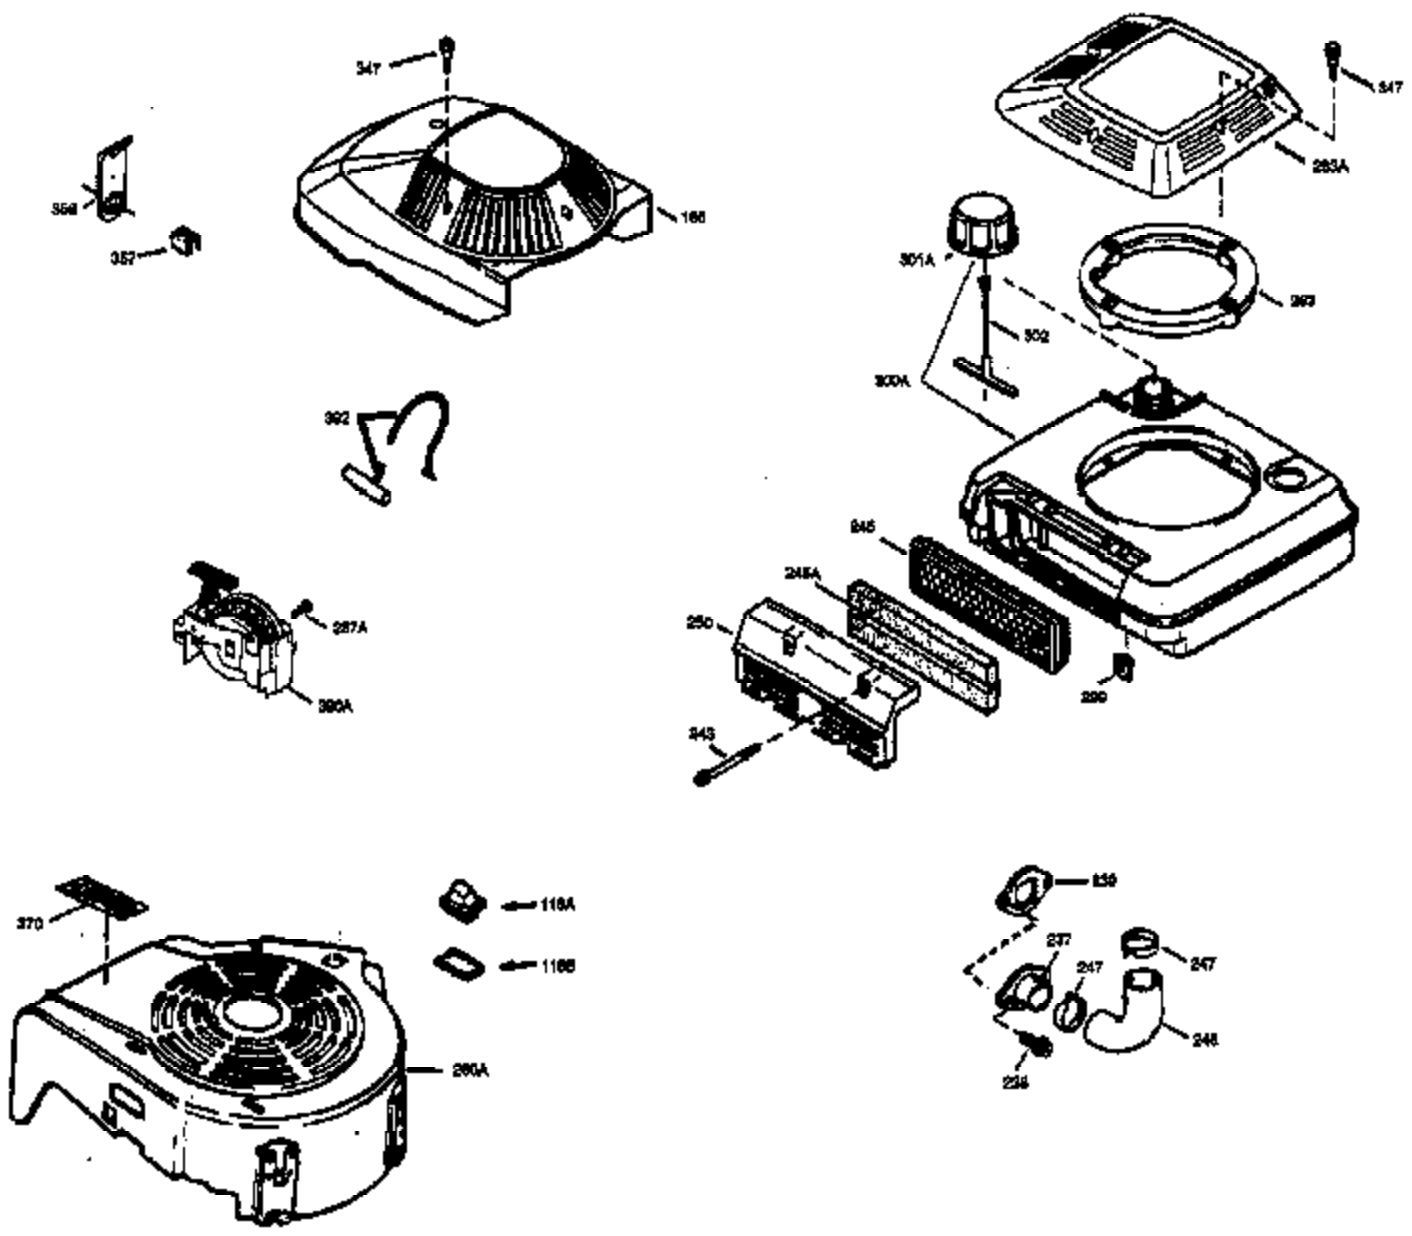

ILLUSTRATION SHOWS TYPICAL PARTS ONLY. ORDER BY PART NUMBER. PARTS NOT LISTED ARE SUPPLIED BY OEM.
VIEW 2 OF 3

Ref #	Part Number	Qty	Description
238	650932	2	Screw, 10-32 x 49/64"
239	34338	1	* Air Cleaner Gasket
245	35066	1	Air Cleaner Filter
250	35065	1	Air Cleaner Cover
357	36412	1	Starter Rope Retainer