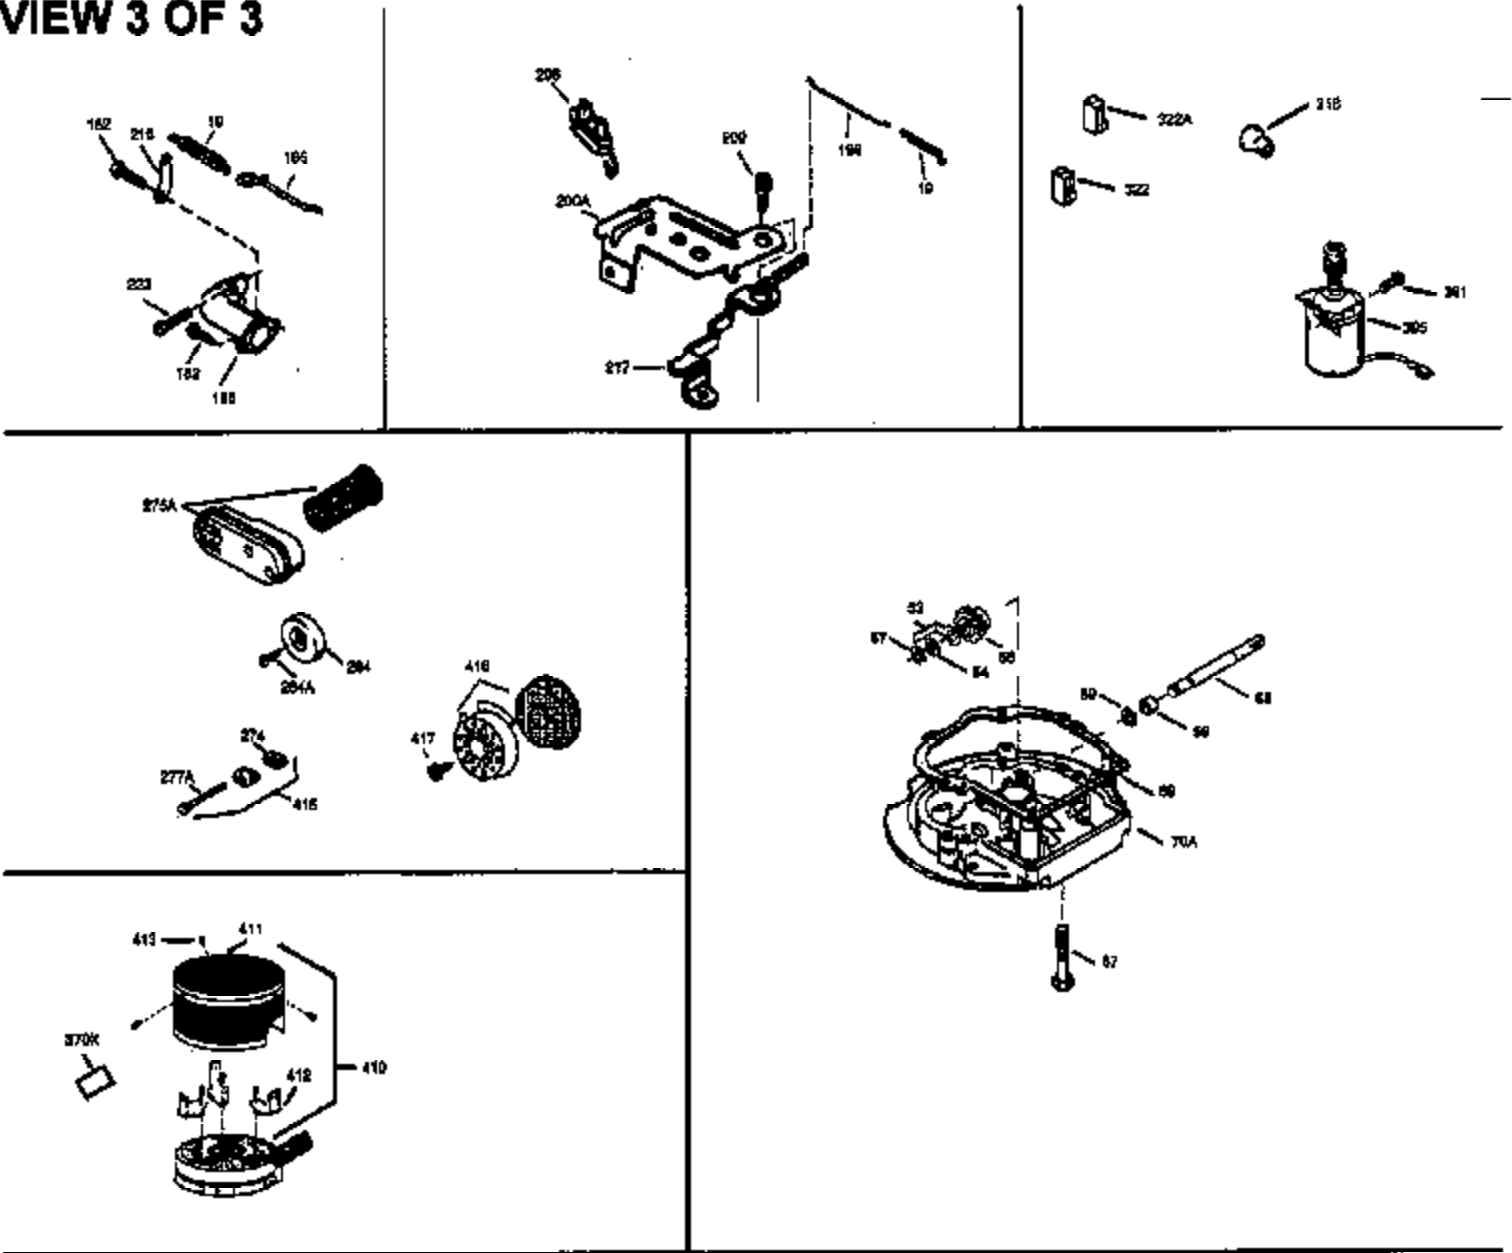

ILLUSTRATION SHOWS TYPICAL PARTS ONLY. ORDER BY PART NUMBER. PARTS NOT LISTED ARE SUPPLIED BY OEM.

VIEW 3 OF 3

Ref #	Part Number	Qty	Description
19	31361	1	Extension Spring
69	35261	1	* Mounting Flange Gasket
182	6201	2	Screw, 1/4-28 x 7/8"
185	36544	1	Intake Pipe
186	34337	1	Governor Link
209	30200	2	Screw, 10-24 x 9/16"
223	650451	2	Screw, 1/4-20 x 1"
238	650932	2	Screw, 10-32 x 49/64"
239	34338	1	* Air Cleaner Gasket
241	35797	1	Air Cleaner Collar
245	35066	1	Air Cleaner Filter
250	35065	1	Air Cleaner Cover