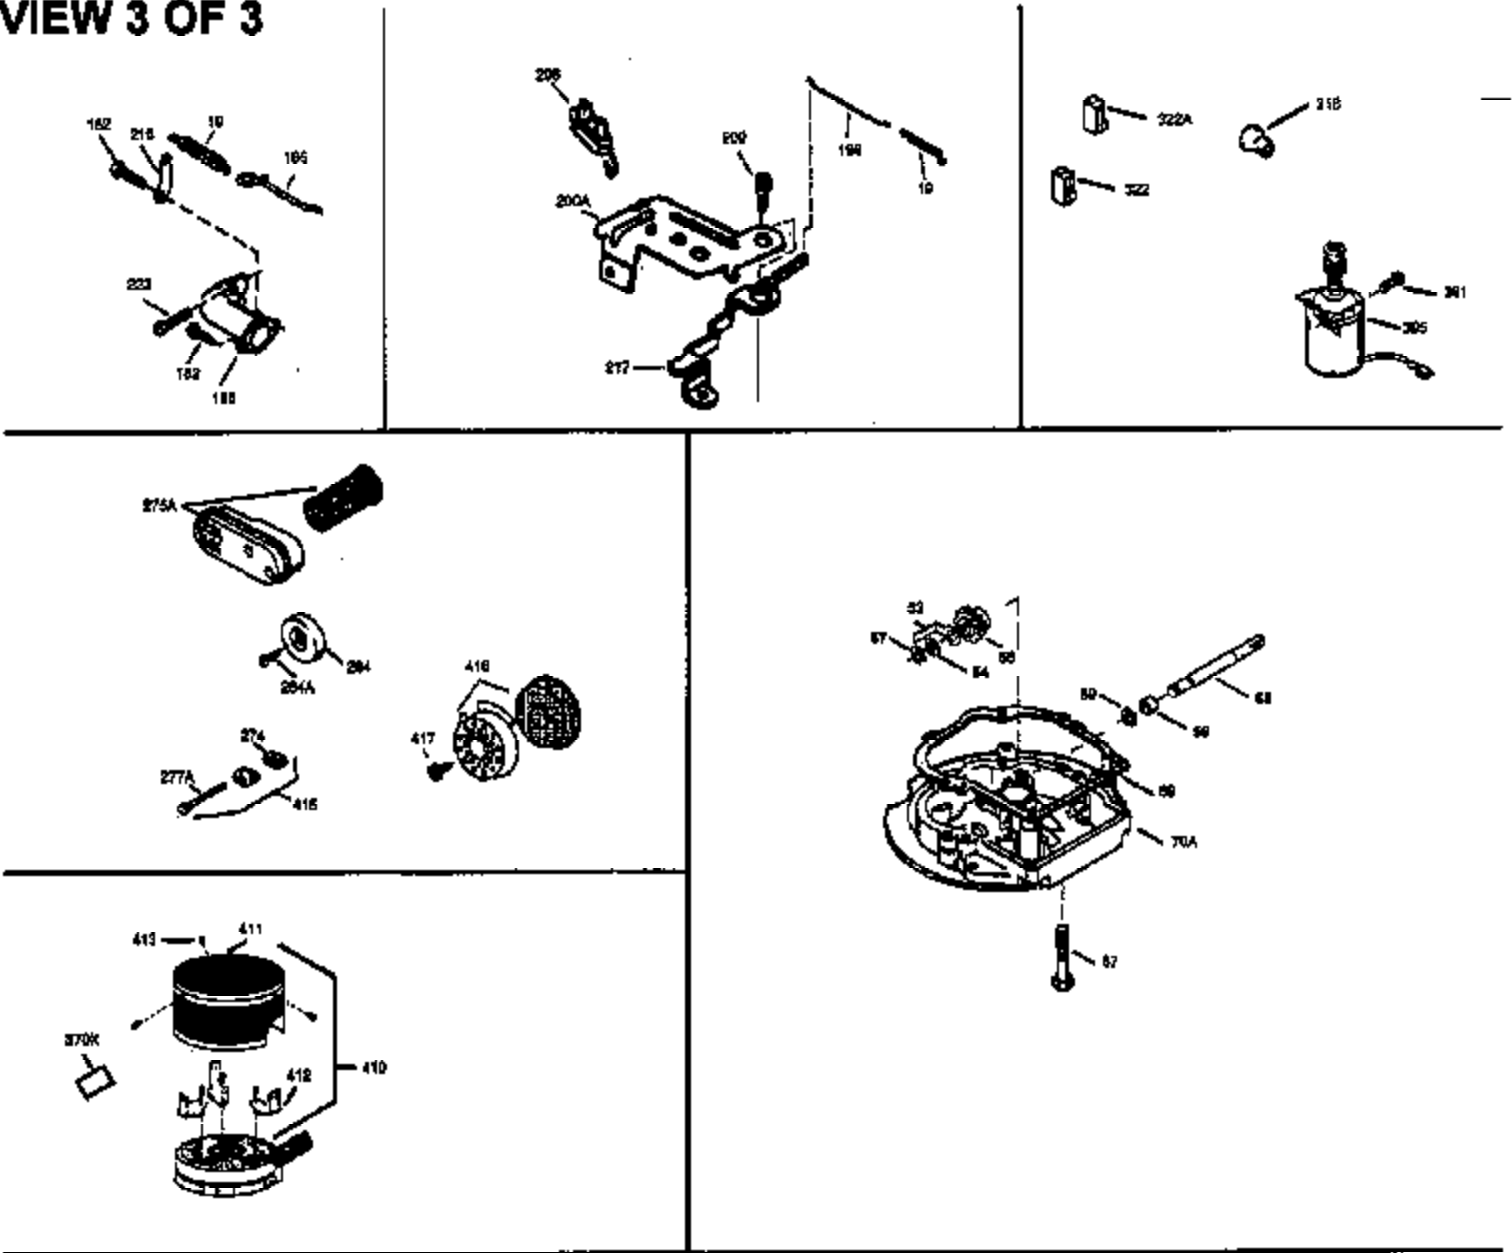

ILLUSTRATION SHOWS TYPICAL PARTS ONLY. ORDER BY PART NUMBER. PARTS NOT LISTED ARE SUPPLIED BY OEM.

VIEW 3 OF 3

Ref #	Part Number	Qty	Description
19	31361	1	Extension Spring
69	35261	1	* Mounting Flange Gasket
182	6201	2	Screw, 1/4-28 x 7/8"
185	31384A	1	Intake Pipe (Incl. 224)
186	34337	1	Governor Link
209	30200	2	Screw, 10-24 x 9/16"
223	650451	2	Screw, 1/4-20 x 1"
238	650932	2	Screw, 10-32 x 49/64"
239	34338	1	* Air Cleaner Gasket
241	35797	1	Air Cleaner Collar
245	35066	1	Air Cleaner Filter
250	35065	1	Air Cleaner Cover
354	35025	1	Staple