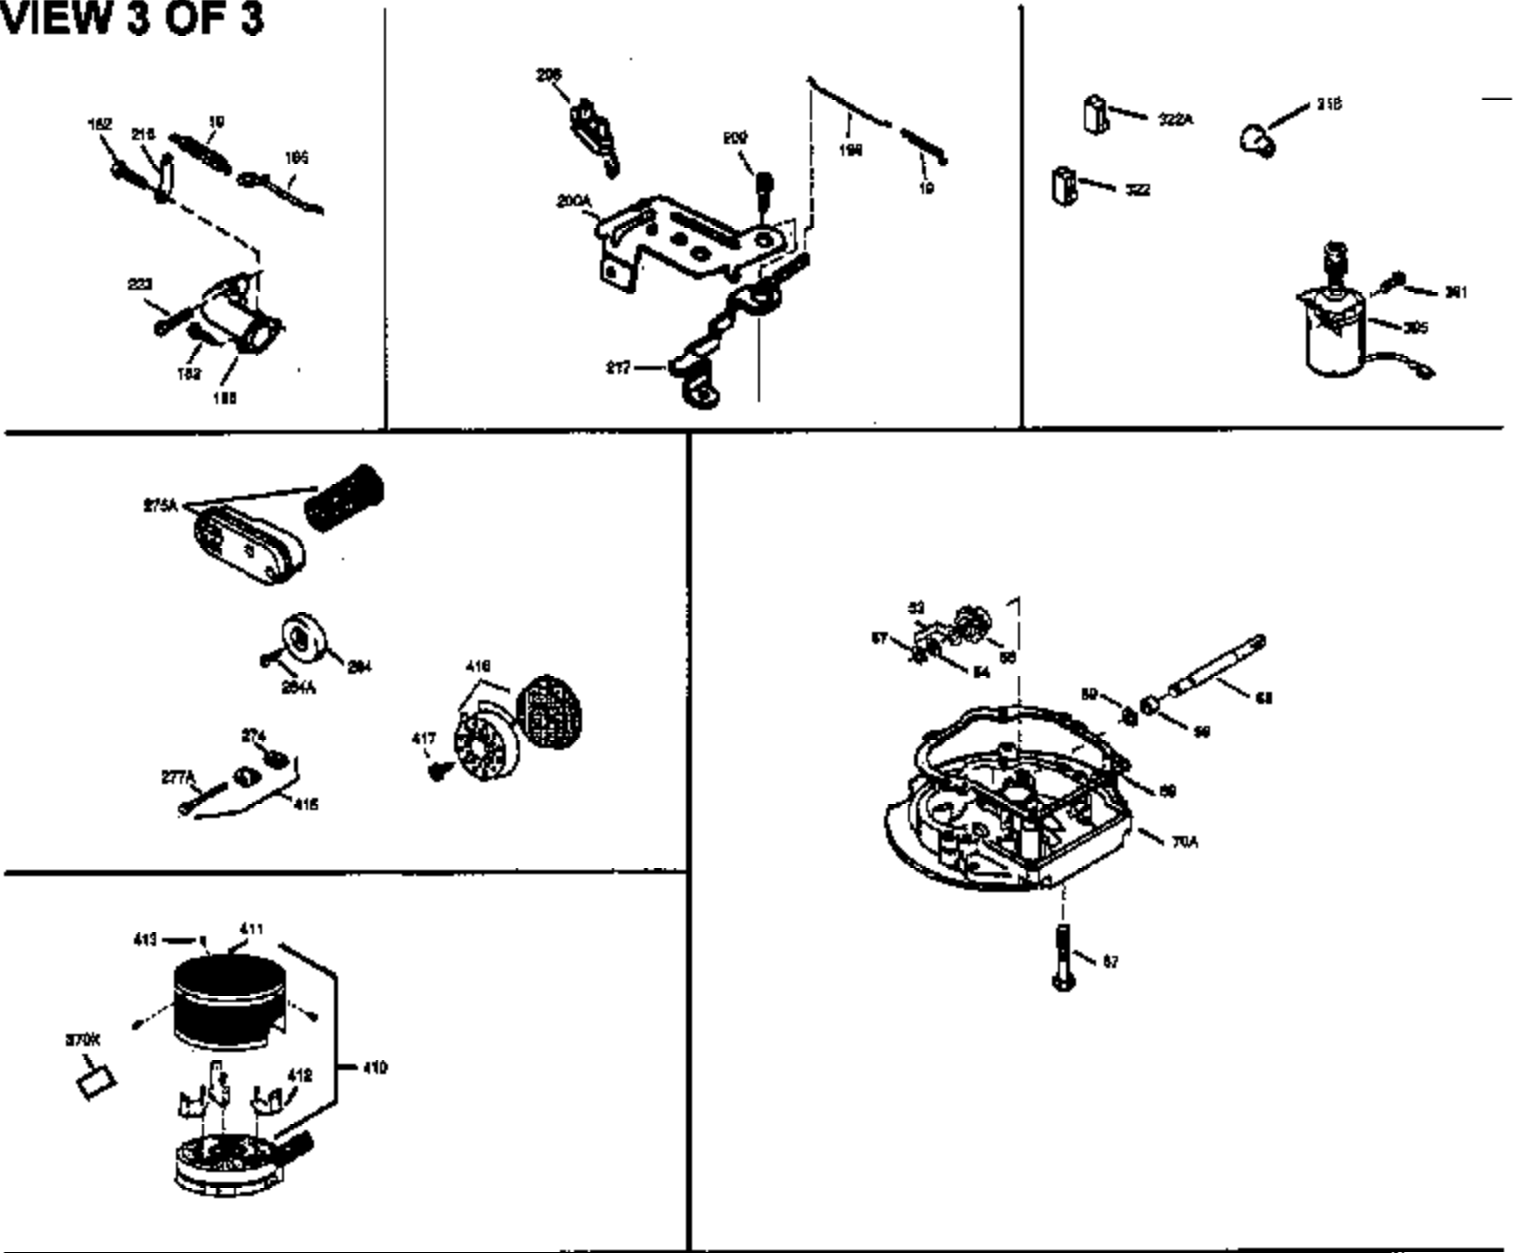

ILLUSTRATION SHOWS TYPICAL PARTS ONLY. ORDER BY PART NUMBER. PARTS NOT LISTED ARE SUPPLIED BY OEM.

VIEW 3 OF 3

Ref #	Part Number	Qty	Description
19	31361	1	Extension Spring
69	35261	1	* Mounting Flange Gasket
182	6201	2	Screw, 1/4-28 x 7/8"
185	31384A	1	Intake Pipe (Incl. 224)
186	34337	1	Governor Link
209	30200	2	Screw, 10-24 x 9/16"
223	650451	2	Screw, 1/4-20 x 1"
238	650932	2	Screw, 10-32 x 49/64"
239	34338	1	* Air Cleaner Gasket
241	35797	1	Air Cleaner Collar
245	35066	1	Air Cleaner Filter
250	35065	1	Air Cleaner Cover
354	35025	1	Staple