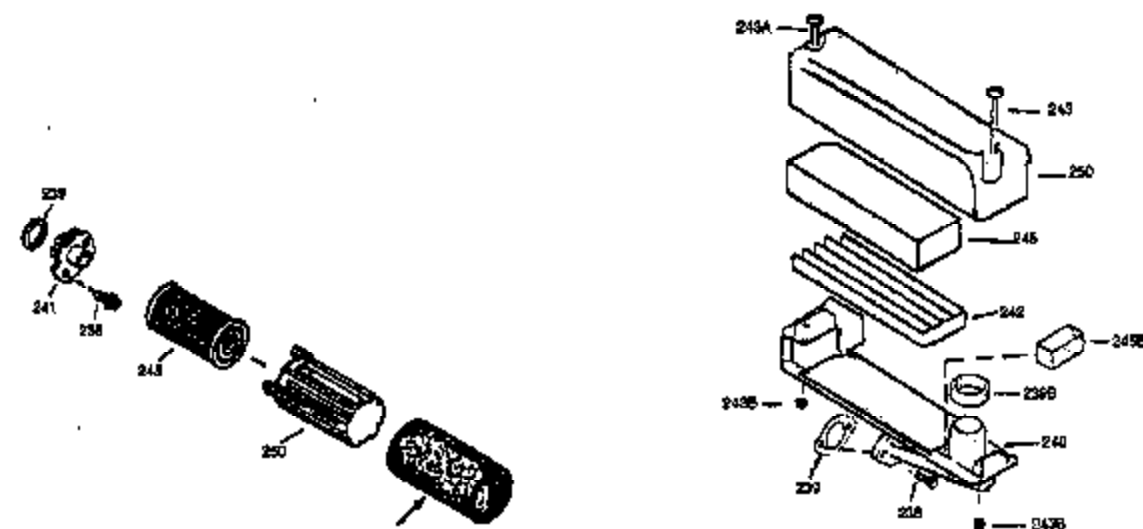

ILLUSTRATION SHOWS TYPICAL PARTS ONLY. ORDER BY PART NUMBER. PARTS NOT LISTED ARE SUPPLIED BY OEM.

VIEW 3 OF 3

Ref #	Part Number	Qty	Description
19	31361	1	Extension Spring
53	31745	1	Washer
54	31787	1	Washer
55	31748	1	P.T.O. Shaft
56	31746	1	L.H. Worm Gear
57	31749	1	Retaining Ring
58	31744	1	Oil Seal
59	31747	1	Washer
69	35261	1	* Mounting Flange Gasket
87	650492	1	Screw, 1/4-20 x 2-1/4"
182	6201	2	Screw, 1/4-28 x 7/8"
185	31384A	1	Intake Pipe (Incl. 224)
186	34337	1	Governor Link
206	610973	1	Terminal
209	30200	2	Screw, 10-24 x 9/16"
223	650451	2	Screw, 1/4-20 x 1"
238	650932	2	Screw, 10-32 x 49/64"
239	34338	1	* Air Cleaner Gasket
241	35797	1	Air Cleaner Collar
245	35066	1	Air Cleaner Filter
250	35065	1	Air Cleaner Cover