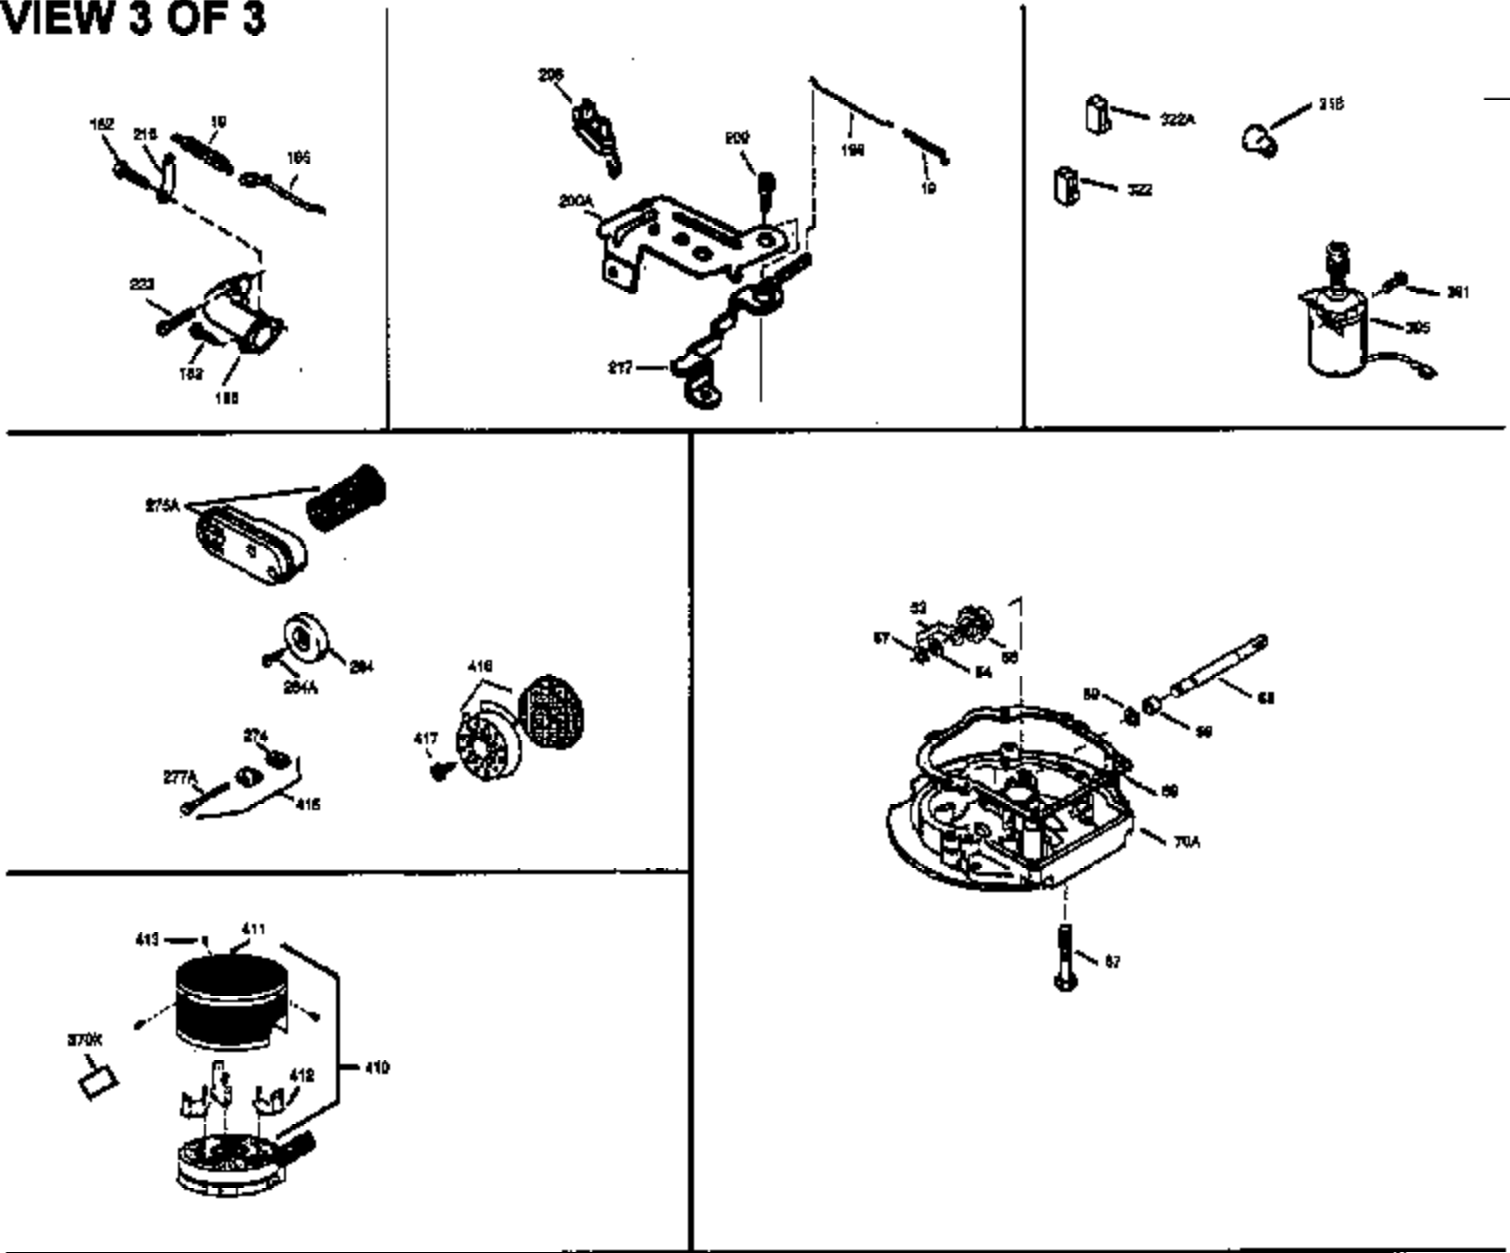

ILLUSTRATION SHOWS TYPICAL PARTS ONLY. ORDER BY PART NUMBER. PARTS NOT LISTED ARE SUPPLIED BY OEM.

VIEW 3 OF 3

Ref #	Part Number	Qty	Description
19	31361	1	Extension Spring
53	31745	1	Washer
54	31787	1	Washer
55	31748	1	P.T.O. Shaft
56	31746	1	L.H. Worm Gear
57	31749	1	Retaining Ring
58	31744	1	Oil Seal
59	31747	1	Washer
69	35261	1	* Mounting Flange Gasket
87	650492	1	Screw, 1/4-20 x 2-1/4"
182	6201	2	Screw, 1/4-28 x 7/8"
185	31384A	1	Intake Pipe (Incl. 224)
186	34337	1	Governor Link
206	610973	1	Terminal
209	30200	2	Screw, 10-24 x 9/16"
223	650451	2	Screw, 1/4-20 x 1"
238	650932	2	Screw, 10-32 x 49/64"
239	34338	1	* Air Cleaner Gasket
241	35797	1	Air Cleaner Collar
245	35066	1	Air Cleaner Filter
250	35065	1	Air Cleaner Cover