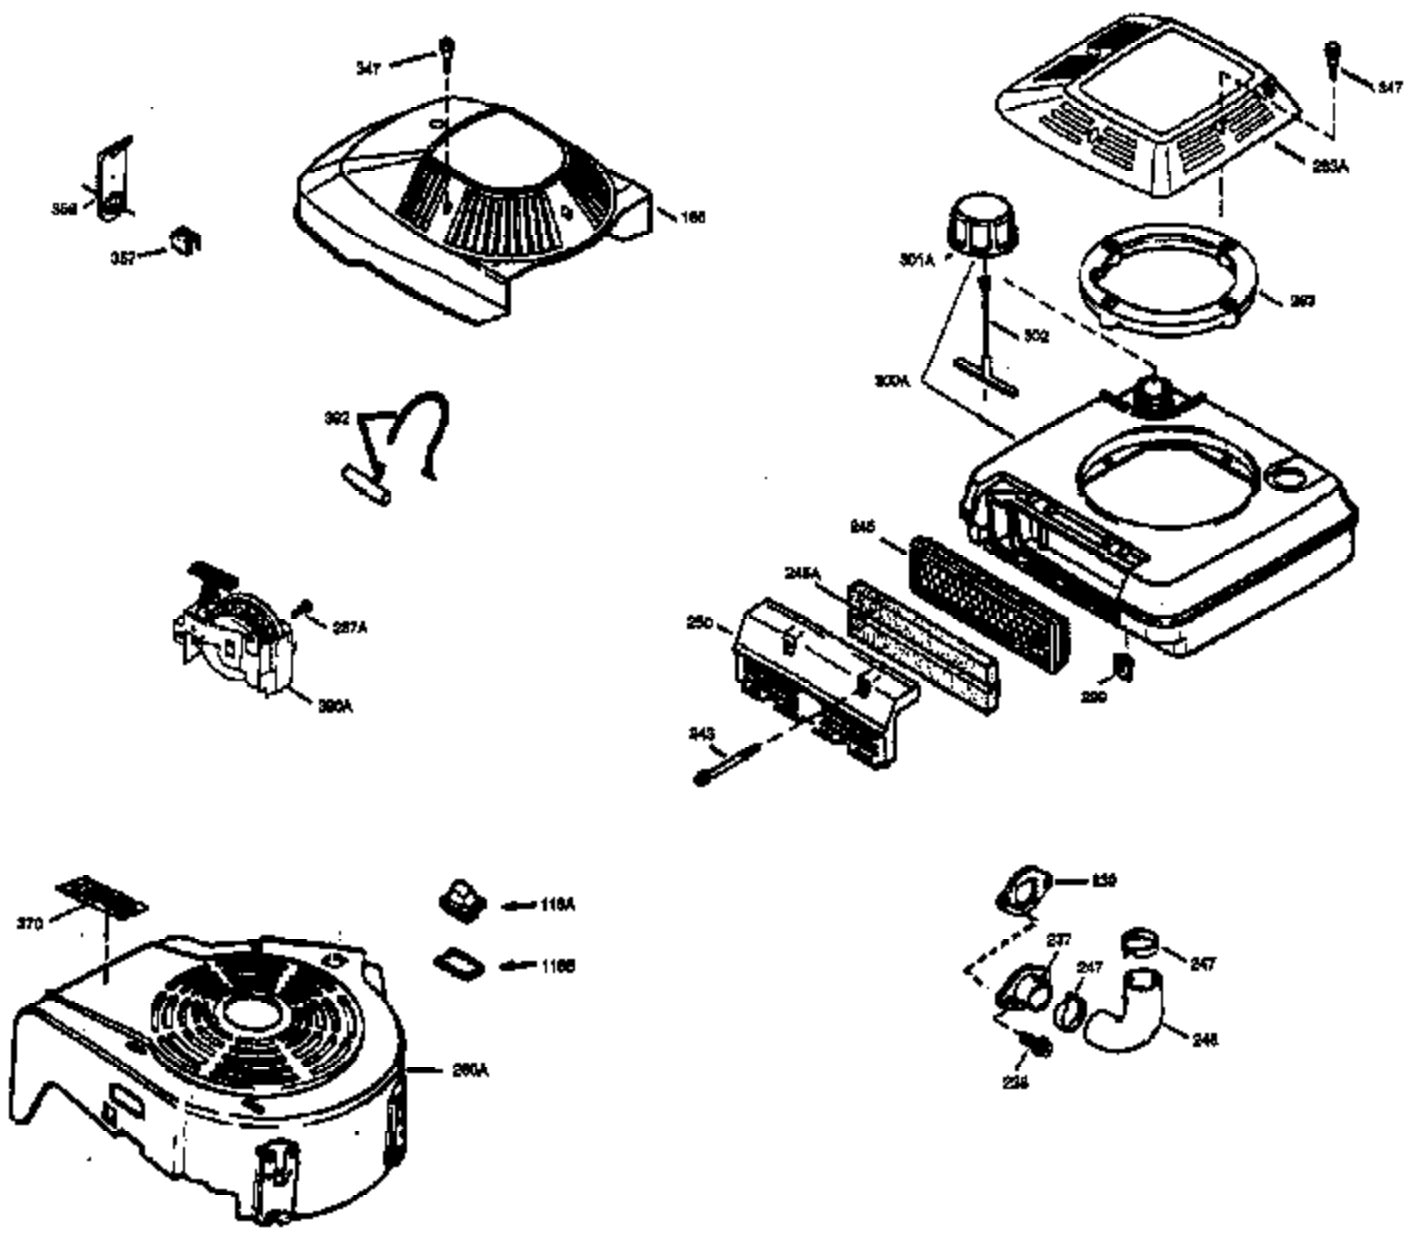

ILLUSTRATION SHOWS TYPICAL PARTS ONLY. ORDER BY PART NUMBER. PARTS NOT LISTED ARE SUPPLIED BY OEM.
VIEW 2 OF 3

Ref #	Part Number	Qty	Description
238	650932	2	Screw, 10-32 x 49/64"
239	34338	1	* Air Cleaner Gasket
245	35066	1	Air Cleaner Filter
250	35065	1	Air Cleaner Cover
357	36412	1	Starter Rope Retainer
370	36260	1	Primer Decal