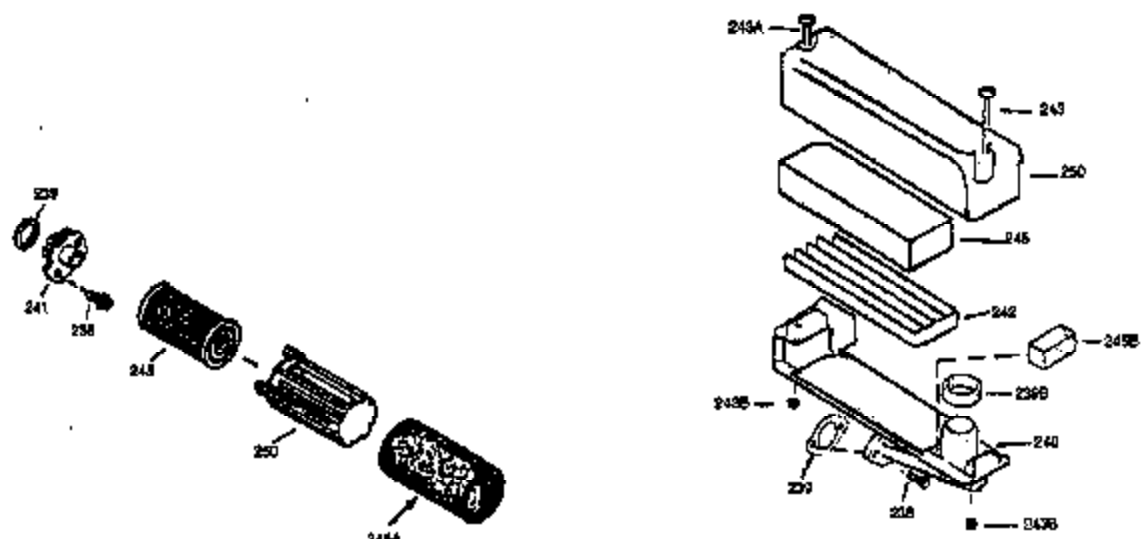

ILLUSTRATION SHOWS TYPICAL PARTS ONLY. ORDER BY PART NUMBER. PARTS NOT LISTED ARE SUPPLIED BY OEM.

VIEW 3 OF 3

Ref #	Part Number	Qty	Description
19	31361	1	Extension Spring
69	35261	1	* Mounting Flange Gasket
182	6201	2	Screw, 1/4-28 x 7/8"
185	36544	1	Intake Pipe
186	34337	1	Governor Link
209	30200	2	Screw, 10-24 x 9/16"
223	650451	2	Screw, 1/4-20 x 1"
238	650932	2	Screw, 10-32 x 49/64"
239	34338	1	* Air Cleaner Gasket
241	35797	1	Air Cleaner Collar
245	35066	1	Air Cleaner Filter
250	35065	1	Air Cleaner Cover