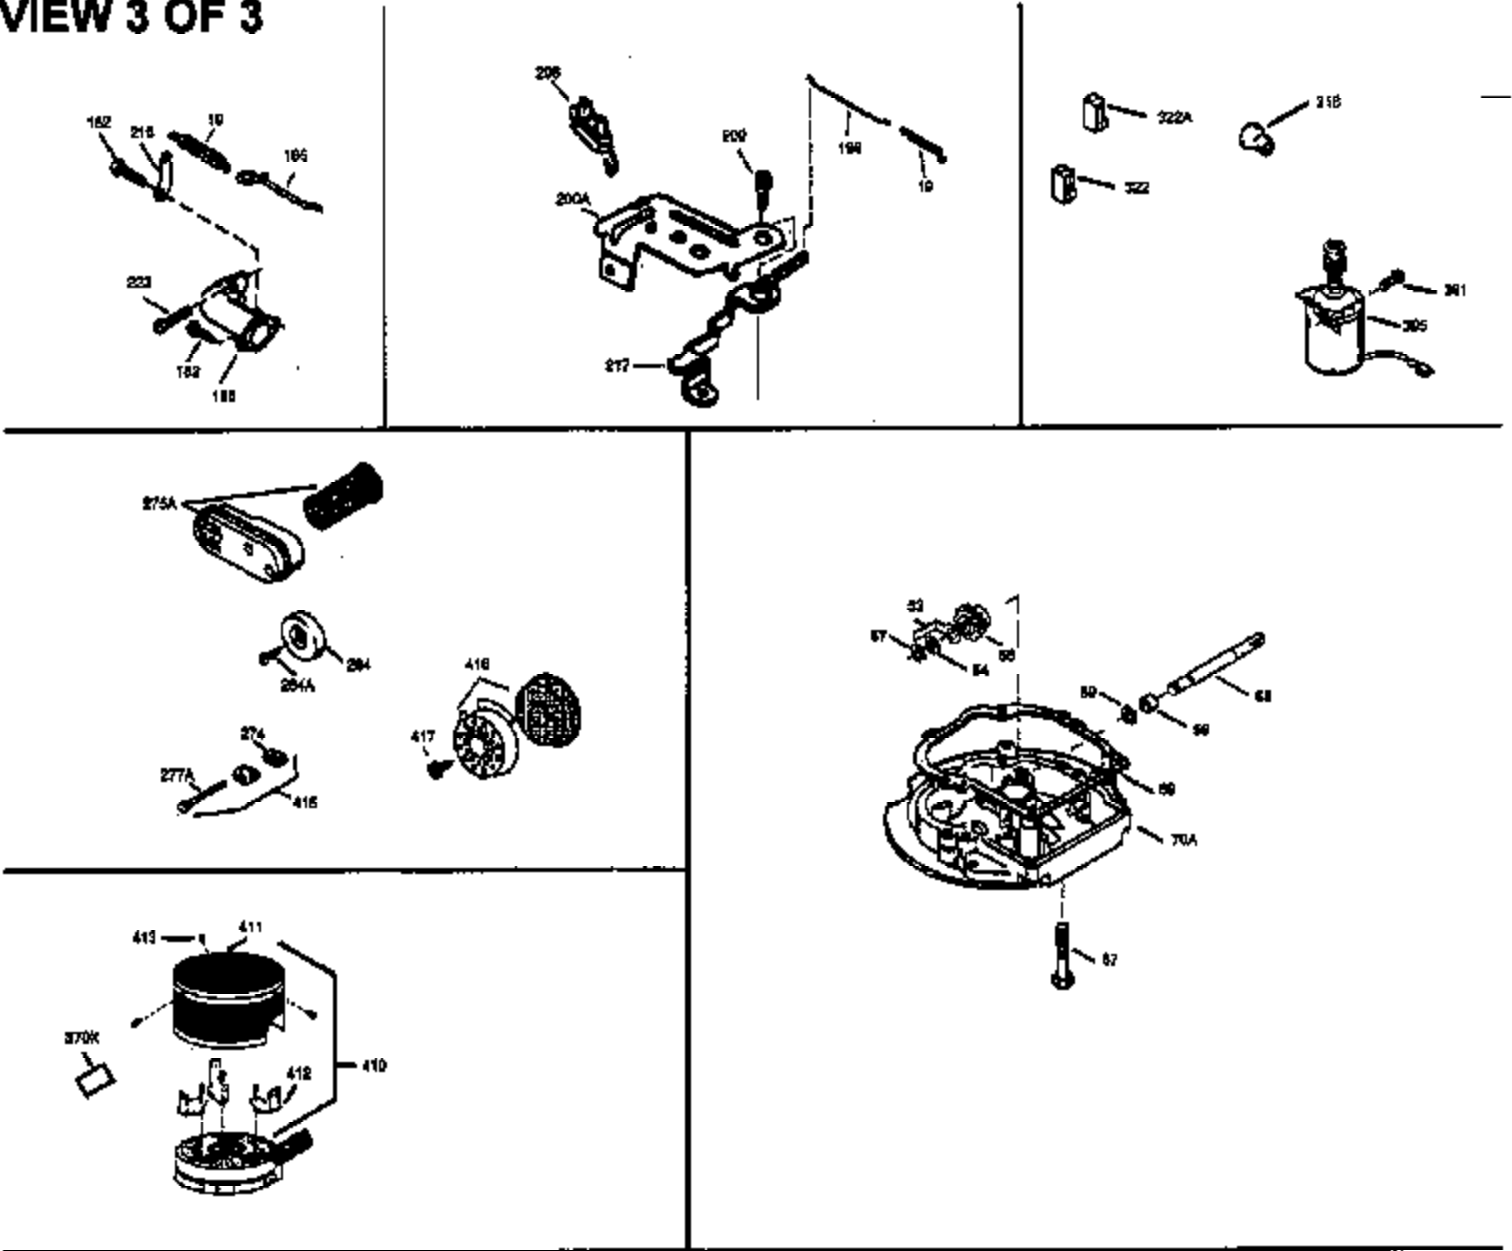

ILLUSTRATION SHOWS TYPICAL PARTS ONLY. ORDER BY PART NUMBER. PARTS NOT LISTED ARE SUPPLIED BY OEM.

VIEW 3 OF 3

Ref #	Part Number	Qty	Description
19	31361	1	Extension Spring
69	35261	1	* Mounting Flange Gasket
182	6201	2	Screw, 1/4-28 x 7/8"
185	36544	1	Intake Pipe
186	34337	1	Governor Link
209	30200	2	Screw, 10-24 x 9/16"
223	650451	2	Screw, 1/4-20 x 1"
238	650932	2	Screw, 10-32 x 49/64"
239	34338	1	* Air Cleaner Gasket
241	35797	1	Air Cleaner Collar
245	35066	1	Air Cleaner Filter
250	35065	1	Air Cleaner Cover