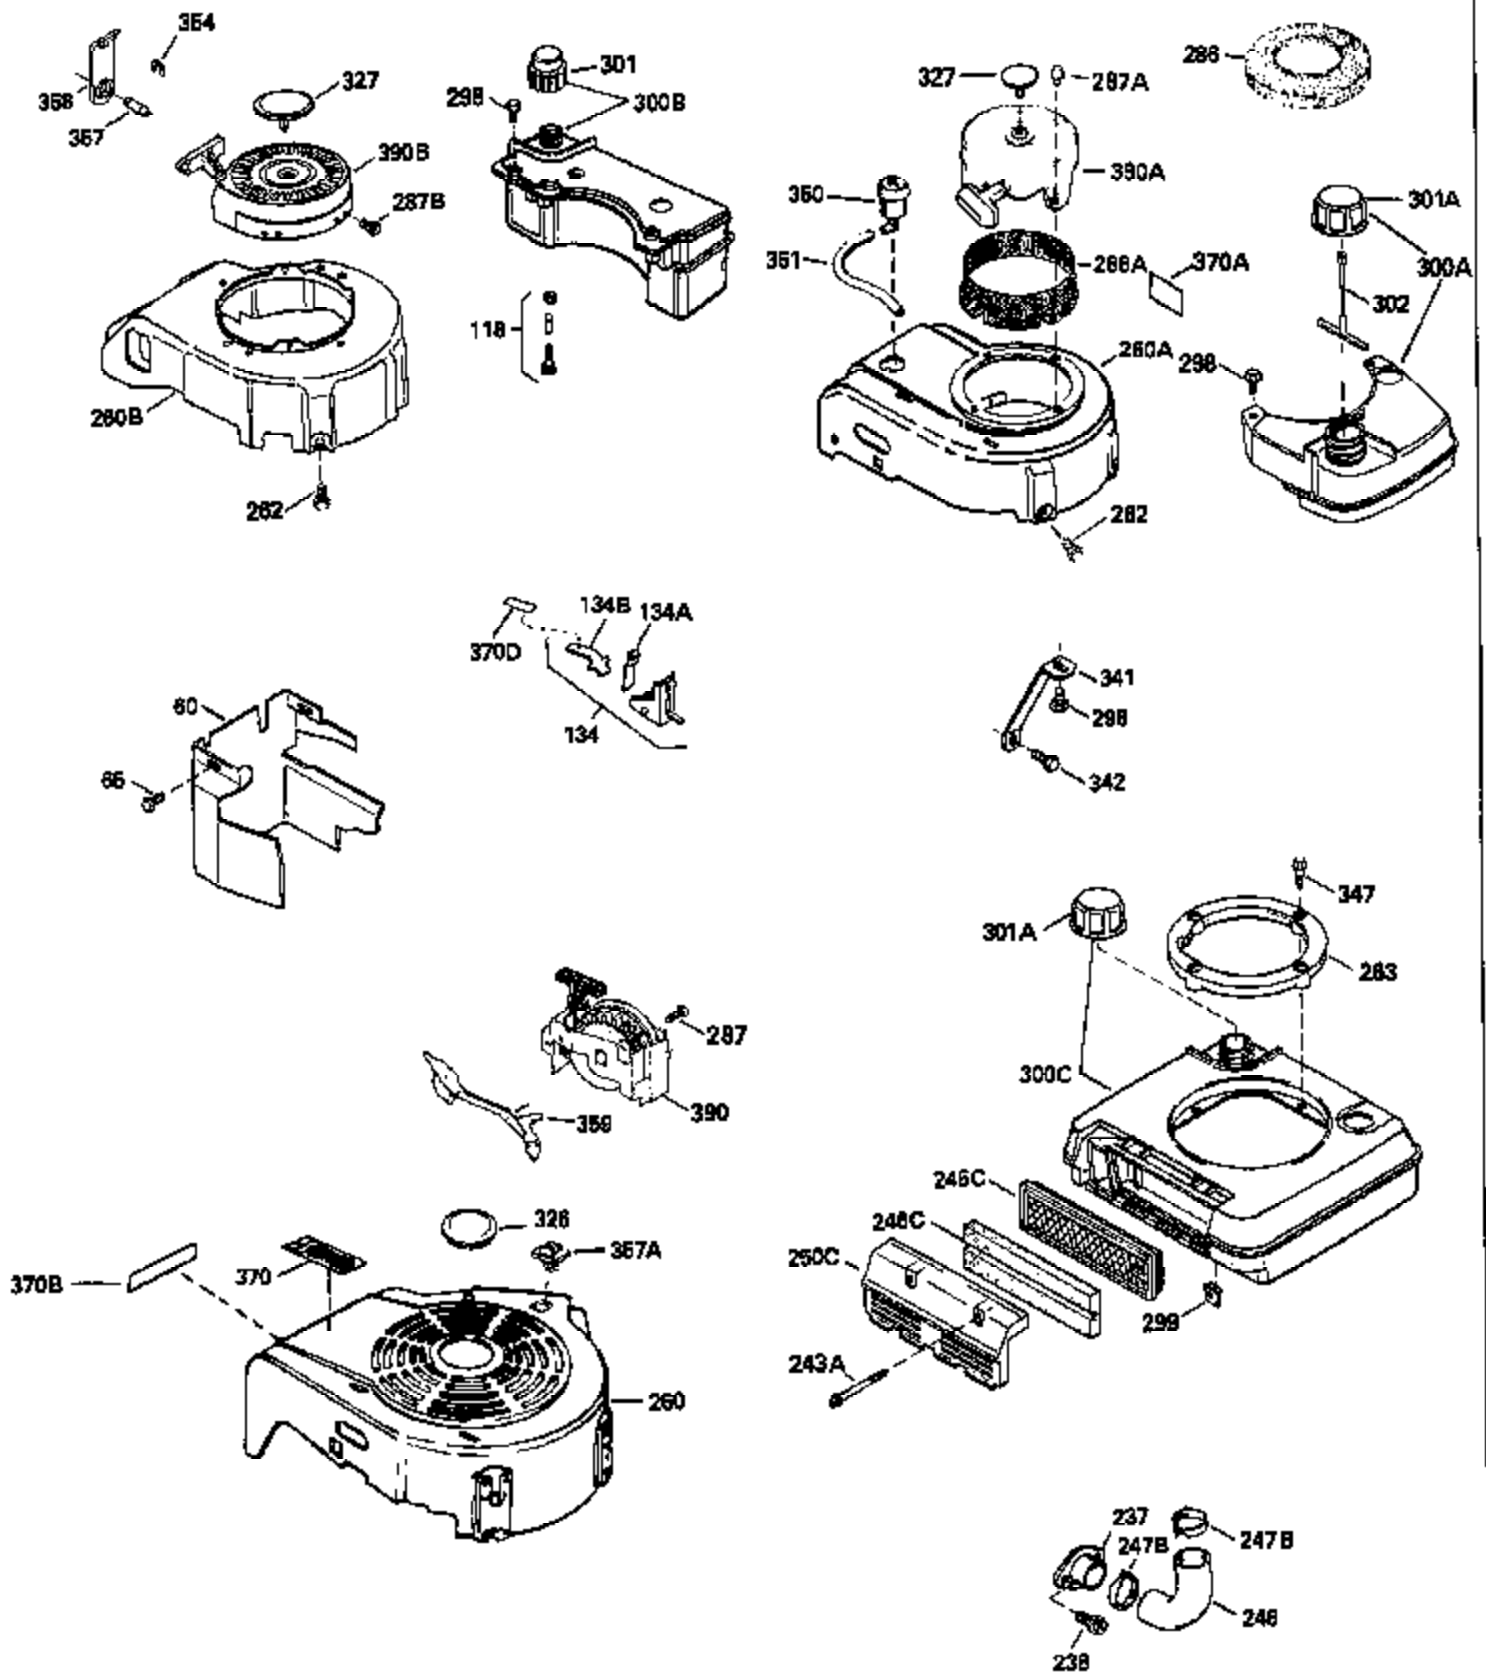

ILLUSTRATION SHOWS TYPICAL PARTS ONLY. ORDER BY PART NUMBER. PARTS NOT LISTED ARE SUPPLIED BY OEM.

Engine Parts List #2

Ref #	Part Number	Qty	Description
12B	34695	1	Breather Tube Elbow
238	650932	2	Screw, 10-32 x 49/64"
260	36420A	1	Blower Housing
262	650831	2	Screw, 1/4-20 x 1/2"
287	650926	2	Screw, 8-32 x 21/64"
298	28763	3	Screw, 10-32 x 35/64"
301	35355	1	Fuel Cap
327	35392	1	Starter Plug
354	35025	1	Staple
357	34985	1	Starter Rope Retainer
370B	35167	1	Control Decal
370	36260	1	Primer Decal
370A	36261	1	Lubrication Decal
390	590694	1	Rewind Starter (NOTE: This engine could have been built with 590686 starter. Refer to the design of the air intake louvers for part identification. Individual starter parts do not interchange.)