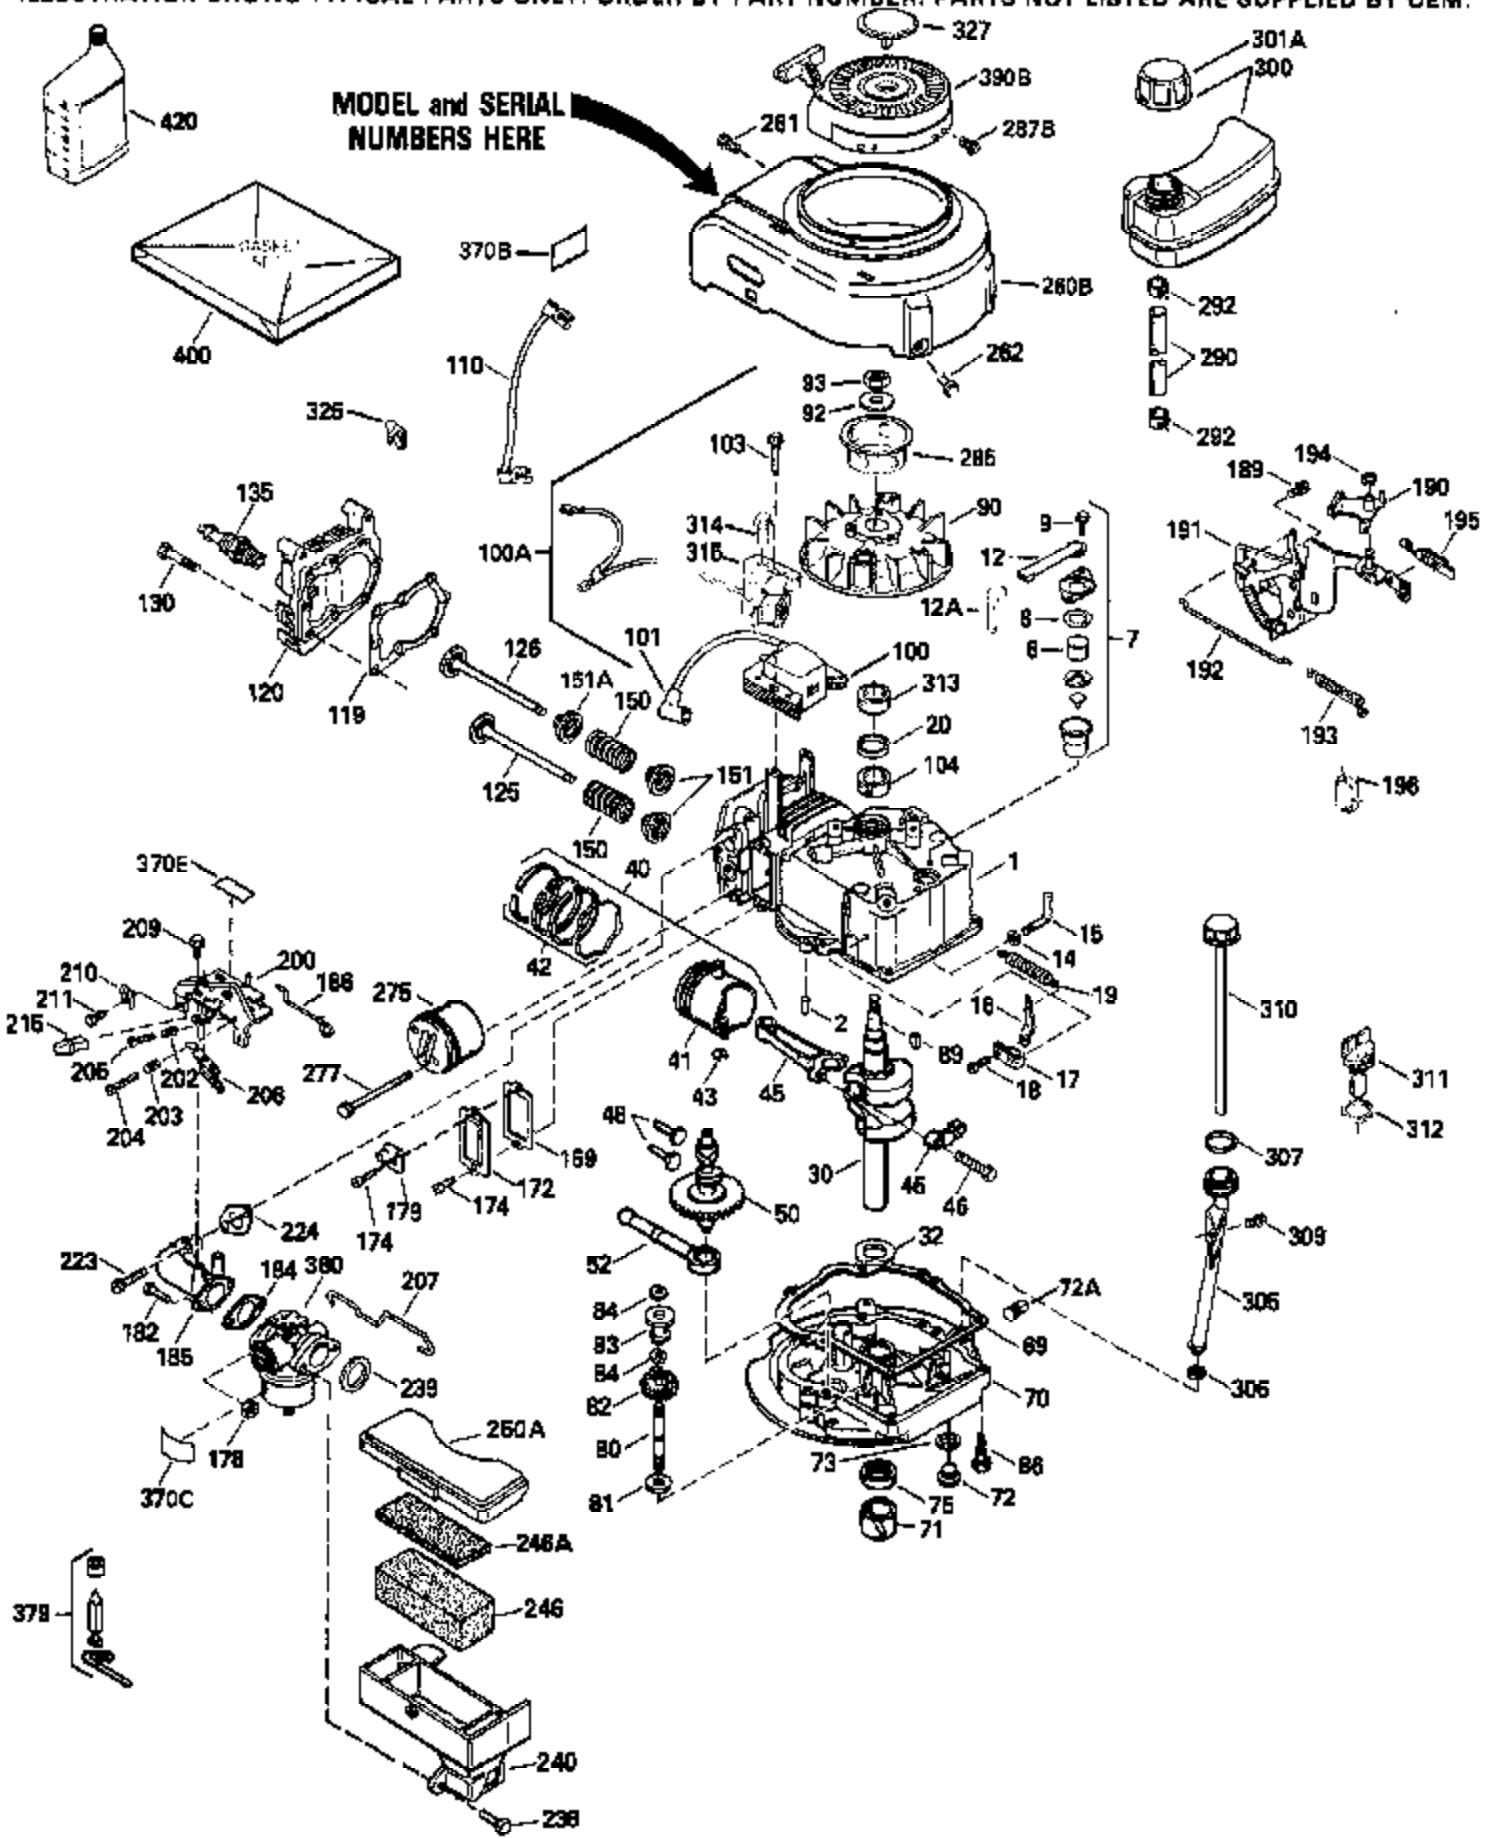

ILLUSTRATION SHOWS TYPICAL PARTS ONLY. ORDER BY PART NUMBER. PARTS NOT LISTED ARE SUPPLIED BY OEM.

MODEL and SERIAL
NUMBERS HERE

Engine Parts List #1

Ref #	Part Number	Qty	Description
1	36479	1	Cylinder (Incl. 2 & 20)
2	26727	2	Dowel Pin
6	33734	1	Breather Element
7	34214A	1	Breather Ass'y. (Incl. 6,8,9,12,12B)
8	33735	1	* Breather Gasket
9	30200	2	Screw, 10-24 x 9/16"
12	33886	1	Breather Tube
12B	34695	1	Breather Tube Elbow
14	28277	1	Washer
15	30589	1	Governor Rod (Incl. 14)
16	31383A	1	Governor Lever
17	31335	1	Governor Lever Clamp
18	650548	1	Screw, 8-32 x 5/16"
19	31361	1	Extension Spring
20	32600	1	Oil Seal
30	35166	1	Crankshaft
40	35544A	1	Piston, Pin & Ring Set (Std.)
40	35545A	1	Piston, Pin & Ring Set (.010" OS)
40	35546	1	Piston, Pin & Ring Set (.020" OS)
41	35541	1	Piston & Pin Ass'y. (Std.) (Incl. 43)
41	35542	1	Piston & Pin Ass'y. (.010" OS) (Incl. 43)
41	35543	1	Piston & Pin Ass'y. (.020" OS) (Incl. 43)
42	35547A	1	Ring Set (Std.)
42	35548A	1	Ring Set (.010" OS)
42	35549	1	Ring Set (.020" OS)
43	20381	2	Piston Pin Retaining Ring
45	30963B	1	Connecting Rod Ass'y (Incl. 46)
46	32610A	2	Connecting Rod Bolt
48	27241	2	Valve Lifter
50	35992	1	Camshaft (MCR)
52	29914	1	Oil Pump Ass'y.
69	35261	1	* Mounting Flange Gasket
70	34311D	1	Mounting Flange (Incl. 72 thru 83)
72A	9556	1	Oil Drain Plug
72	36083	1	Oil Drain Plug
75	27897	1	Oil Seal
80	30574A	1	Governor Shaft
81	30590A	1	Washer
82	30591	1	Governor Gear Ass'y. (Incl. 81)
83	30588A	1	Governor Spool
86	650488	6	Screw, 1/4-20 x 1-1/4"
89	611004	1	Flywheel Key
90	611112	1	Flywheel
92	650815	1	Belleville Washer
93	650816	1	Flywheel Nut
100	34443A	1	Solid State Ignition
101	610118	1	Spark Plug Cover
103	650814	2	Screw, Torx T-15, 10-24 x 1"
110	34961	1	Ground Wire
119	36440	1	* Cylinder Head Gasket
120	36476	1	Cylinder Head
125	36471	1	Exhaust Valve (Std.) (Incl. 151)
125	36472	1	Exhaust Valve (1/32" OS) (Incl. 151)
126	29314B	1	Intake Valve (Std.) (Incl. 151)
126	29315C	1	Intake Valve (1/32" OS) (Incl. 151)
130	6021A	8	Screw, 5/16-18 x 1-1/2"
135	35395	1	Resistor Spark Plug (RJ19LM)
150	35991	2	Valve Spring