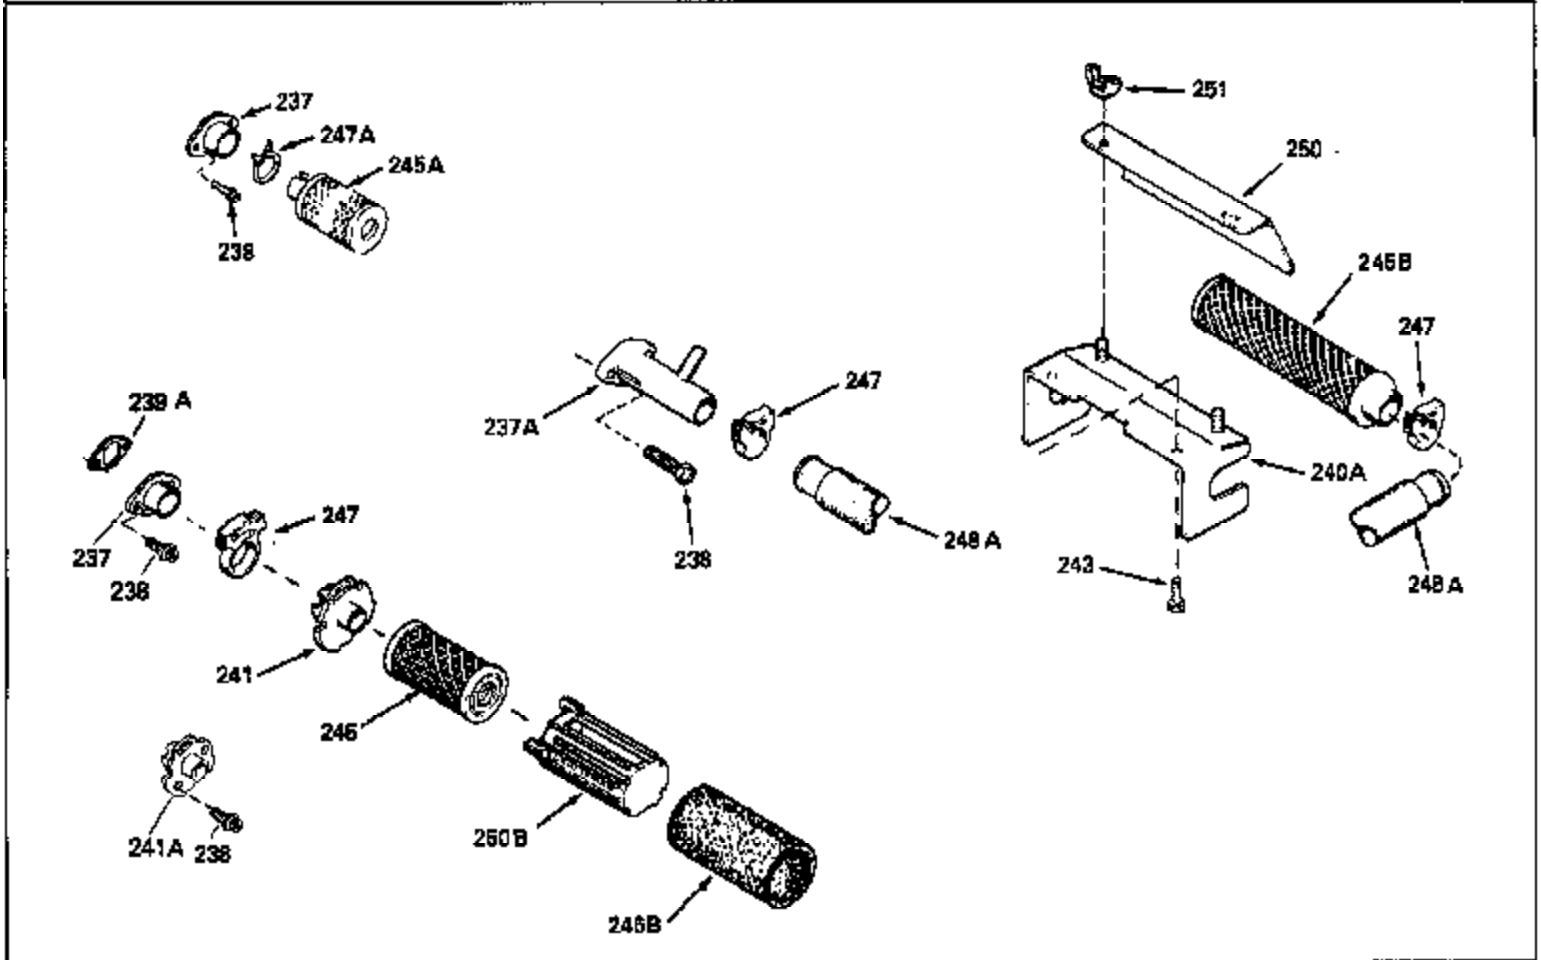

Ref #	Part Number	Qty	Description
12B	34695	1	Breather Tube Elbow
19	31361	1	Extension Spring
69	35261	1	* Mounting Flange Gasket
182	6201	2	Screw, 1/4-28 x 7/8"
185	31384A	1	Intake Pipe (Incl. 224)
186	34337	1	Governor Link
209	30200	2	Screw, 10-24 x 9/16"
223	650451	2	Screw, 1/4-20 x 1"
238	650932	2	Screw, 10-32 x 49/64"
241	35797	1	Air Cleaner Collar
245	35066	1	Air Cleaner Filter
250	35065	1	Air Cleaner Cover