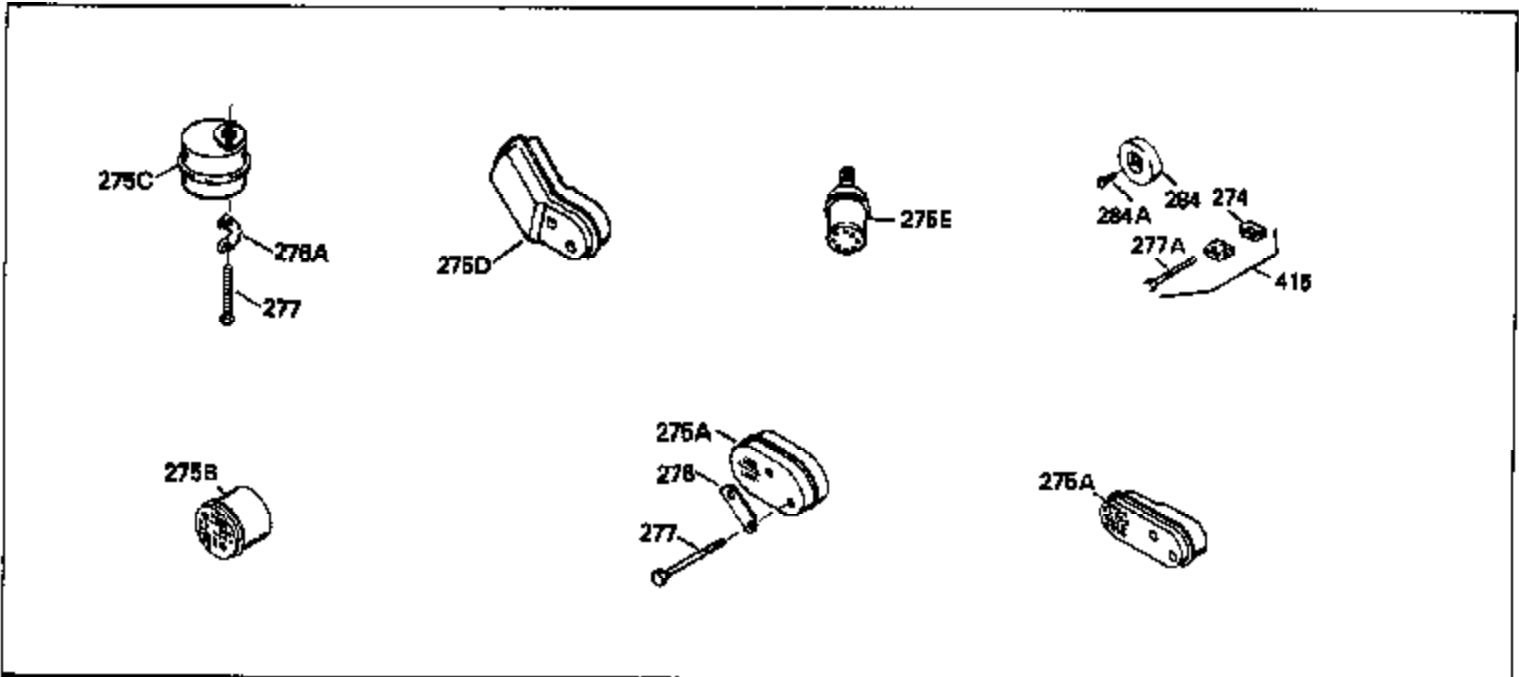

Ref #	Part Number	Qty	Description
12B	34695	1	Breather Tube Elbow
189	650839	2	Screw, 1/4-20 x 3/8"
190	35831	1	Brake Lever
191	35015B	1	S.E. Brake Bracket (Incl. 195)
194	32309	1	Retaining Ring
195	610973	1	Terminal
277	650988	2	Screw, 1/4-20 x 2-5/16"