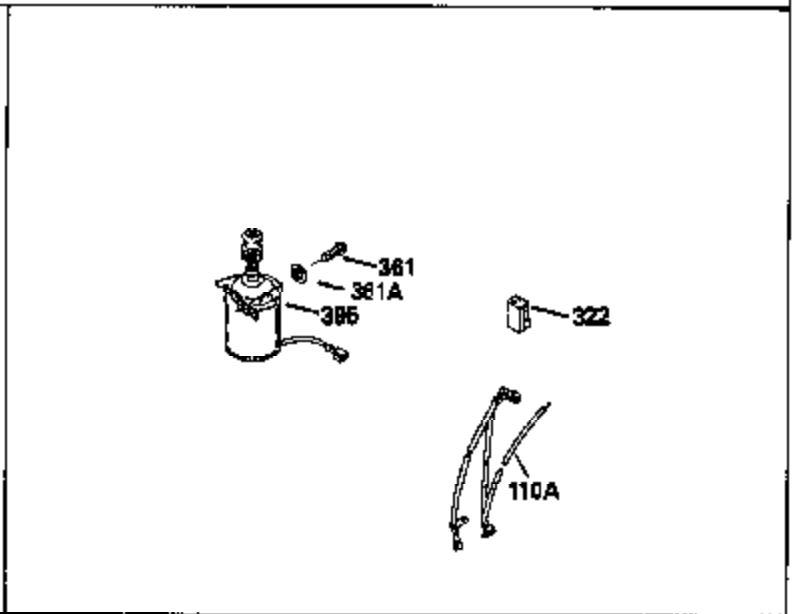

Ref #	Part Number	Qty	Description
12B	34695	1	Breather Tube Elbow
189	650839	2	Screw, 1/4-20 x 3/8"
190	35831	1	Brake Lever
191	35015B	1	S.E. Brake Bracket (Incl. 195)
194	32309	1	Retaining Ring
195	610973	1	Terminal
277	650988	2	Screw, 1/4-20 x 2-5/16"