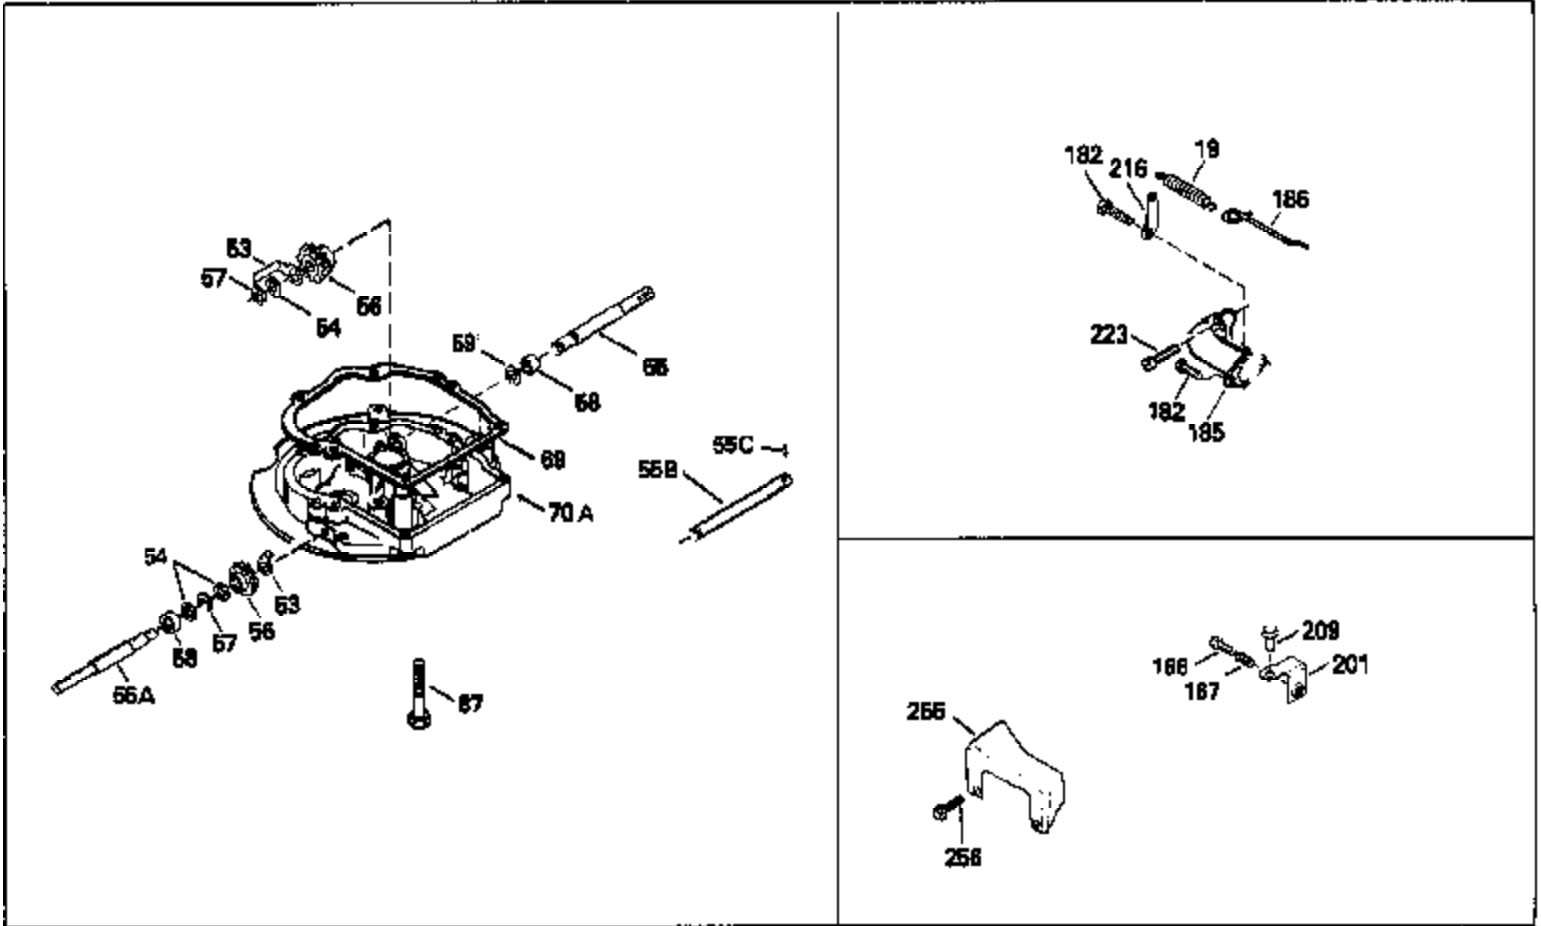

Ref #	Part Number	Qty	Description
12B	34695	1	Breather Tube Elbow
19	31361	1	Extension Spring
69	35261	1	* Mounting Flange Gasket
182	6201	2	Screw, 1/4-28 x 7/8"
185	31384A	1	Intake Pipe (Incl. 224)
186	34337	1	Governor Link
209	30200	2	Screw, 10-24 x 9/16"
223	650451	2	Screw, 1/4-20 x 1"
238	650932	2	Screw, 10-32 x 49/64"
241	35797	1	Air Cleaner Collar
245	35066	1	Air Cleaner Filter
250	35065	1	Air Cleaner Cover