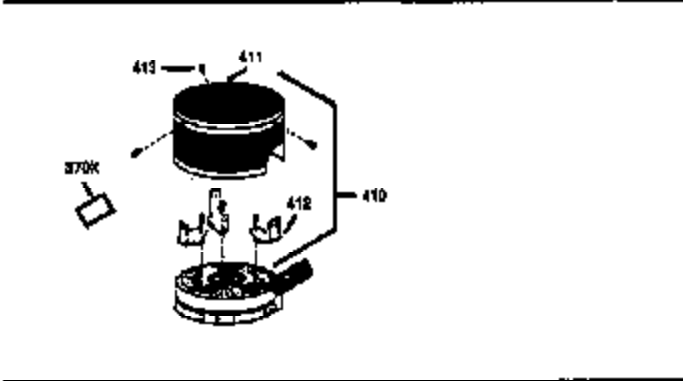

ILLUSTRATION SHOWS TYPICAL PARTS ONLY. ORDER BY PART NUMBER. PARTS NOT LISTED ARE SUPPLIED BY OEM.

VIEW 3 OF 3

Ref #	Part Number	Qty	Description
19	31361	1	Extension Spring
53	31745	1	Tang Washer
54	31787	1	Washer
55	33774	1	P.T.O. Shaft
56	33401	1	R.H. Worm Gear
57	31749	1	Retainer Ring
58	31744	1	Oil Seal
59	31747	1	Washer
69	35261	1	* Mounting Flange Gasket
87	650492	1	Screw, 1/4-20 x 2-1/4"
182	6201	2	Screw, 1/4-28 x 7/8"
185	36544	1	Intake Pipe
186	34337	1	Governor Link
209	30200	2	Screw, 10-24 x 9/16"
223	650451	2	Screw, 1/4-20 x 1"
238	650932	2	Screw, 10-32 x 49/64"
239	34338	1	* Air Cleaner Gasket
241	35797	1	Air Cleaner Collar
245	35066	1	Air Cleaner Filter
250	35065	1	Air Cleaner Cover
275A	36664	1	Spark Arrestor Muffler (Optional) (Incl. 284,284A,416,417)
284A	650760	1	Screw, 8-32 x 3/8" (Optional)
284	36663	1	Muffler Deflector (Incl. 284A)(Optional)
416	36085	1	Spark Arrestor Kit (Incl. 417)(Optional)
417	650760	1	Screw, 8-32 x 3/8" (Optional)