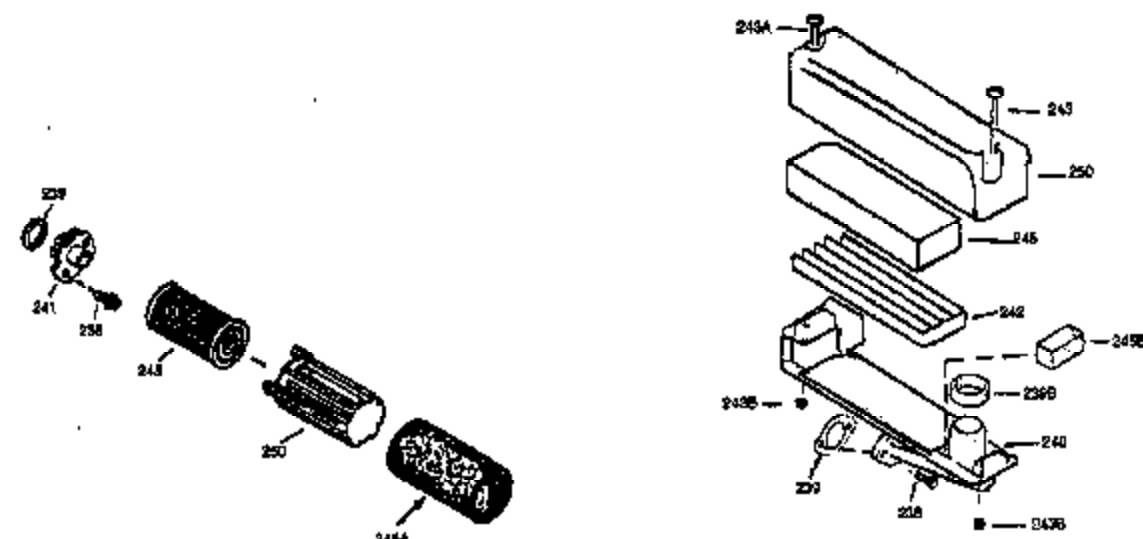

ILLUSTRATION SHOWS TYPICAL PARTS ONLY. ORDER BY PART NUMBER. PARTS NOT LISTED ARE SUPPLIED BY OEM.

VIEW 3 OF 3

Ref #	Part Number	Qty	Description
19	31361	1	Extension Spring
53	31745	1	Tang Washer
54	31787	1	Washer
55	33774	1	P.T.O. Shaft
56	33401	1	R.H. Worm Gear
57	31749	1	Retainer Ring
58	31744	1	Oil Seal
59	31747	1	Washer
69	35261	1	* Mounting Flange Gasket
87	650492	1	Screw, 1/4-20 x 2-1/4"
182	6201	2	Screw, 1/4-28 x 7/8"
185	36544	1	Intake Pipe
186	34337	1	Governor Link
209	30200	2	Screw, 10-24 x 9/16"
223	650451	2	Screw, 1/4-20 x 1"
238	650932	2	Screw, 10-32 x 49/64"
239	34338	1	* Air Cleaner Gasket
241	35797	1	Air Cleaner Collar
245	35066	1	Air Cleaner Filter
250	35065	1	Air Cleaner Cover
275A	36664	1	Spark Arrestor Muffler (Optional) (Incl. 284,284A,416,417)
284A	650760	1	Screw, 8-32 x 3/8" (Optional)
284	36663	1	Muffler Deflector (Incl. 284A)(Optional)
416	36085	1	Spark Arrestor Kit (Incl. 417)(Optional)
417	650760	1	Screw, 8-32 x 3/8" (Optional)