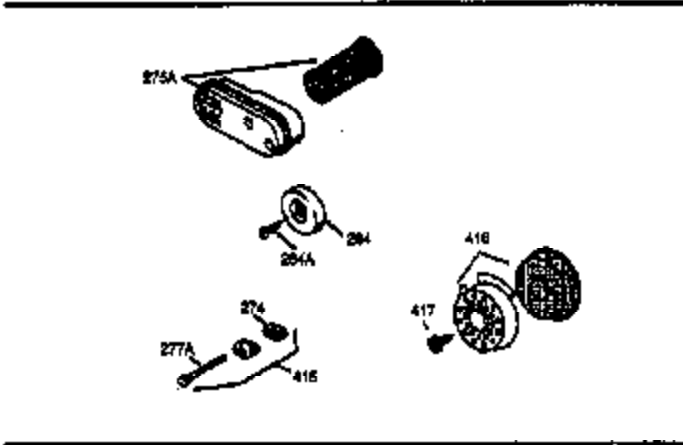

ILLUSTRATION SHOWS TYPICAL PARTS ONLY. ORDER BY PART NUMBER. PARTS NOT LISTED ARE SUPPLIED BY OEM.

VIEW 3 OF 3

Ref #	Part Number	Qty	Description
19	31361	1	Extension Spring
53	31745	1	Tang Washer
54	31787	1	Washer
55	33774	1	P.T.O. Shaft
56	33401	1	R.H. Worm Gear
57	31749	1	Retainer Ring
58	31744	1	Oil Seal
59	31747	1	Washer
69	35261	1	* Mounting Flange Gasket
87	650492	1	Screw, 1/4-20 x 2-1/4"
182	6201	2	Screw, 1/4-28 x 7/8"
185	36544	1	Intake Pipe
186	34337	1	Governor Link
209	30200	2	Screw, 10-24 x 9/16"
223	650451	2	Screw, 1/4-20 x 1"
238	650932	2	Screw, 10-32 x 49/64"
239	34338	1	* Air Cleaner Gasket
241	35797	1	Air Cleaner Collar
245	35066	1	Air Cleaner Filter
250	35065	1	Air Cleaner Cover
275A	36664	1	Spark Arrestor Muffler (Optional) (Incl. 284,284A,416,417)
284A	650760	1	Screw, 8-32 x 3/8" (Optional)
284	36663	1	Muffler Deflector (Incl. 284A)(Optional)
416	36085	1	Spark Arrestor Kit (Incl. 417)(Optional)
417	650760	1	Screw, 8-32 x 3/8" (Optional)