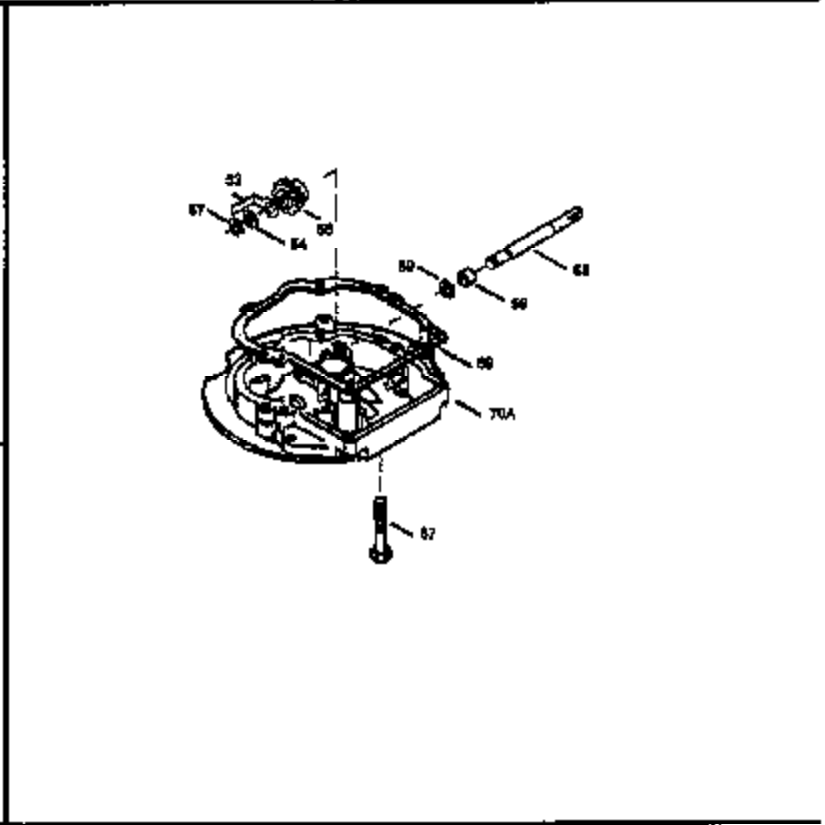

ILLUSTRATION SHOWS TYPICAL PARTS ONLY. ORDER BY PART NUMBER. PARTS NOT LISTED ARE SUPPLIED BY OEM.

VIEW 3 OF 3

Ref #	Part Number	Qty	Description
19	31361	1	Extension Spring
53	31745	1	Tang Washer
54	31787	1	Washer
55	33774	1	P.T.O. Shaft
56	33401	1	R.H. Worm Gear
57	31749	1	Retainer Ring
58	31744	1	Oil Seal
59	31747	1	Washer
69	35261	1	* Mounting Flange Gasket
87	650492	1	Screw, 1/4-20 x 2-1/4"
182	6201	2	Screw, 1/4-28 x 7/8"
185	36544	1	Intake Pipe
186	34337	1	Governor Link
209	30200	2	Screw, 10-24 x 9/16"
223	650451	2	Screw, 1/4-20 x 1"
238	650932	2	Screw, 10-32 x 49/64"
239	34338	1	* Air Cleaner Gasket
241	35797	1	Air Cleaner Collar
245	35066	1	Air Cleaner Filter
250	35065	1	Air Cleaner Cover
275A	36664	1	Spark Arrestor Muffler (Optional) (Incl. 284,284A,416,417)
284A	650760	1	Screw, 8-32 x 3/8" (Optional)
284	36663	1	Muffler Deflector (Incl. 284A)(Optional)
416	36085	1	Spark Arrestor Kit (Incl. 417)(Optional)
417	650760	1	Screw, 8-32 x 3/8" (Optional)