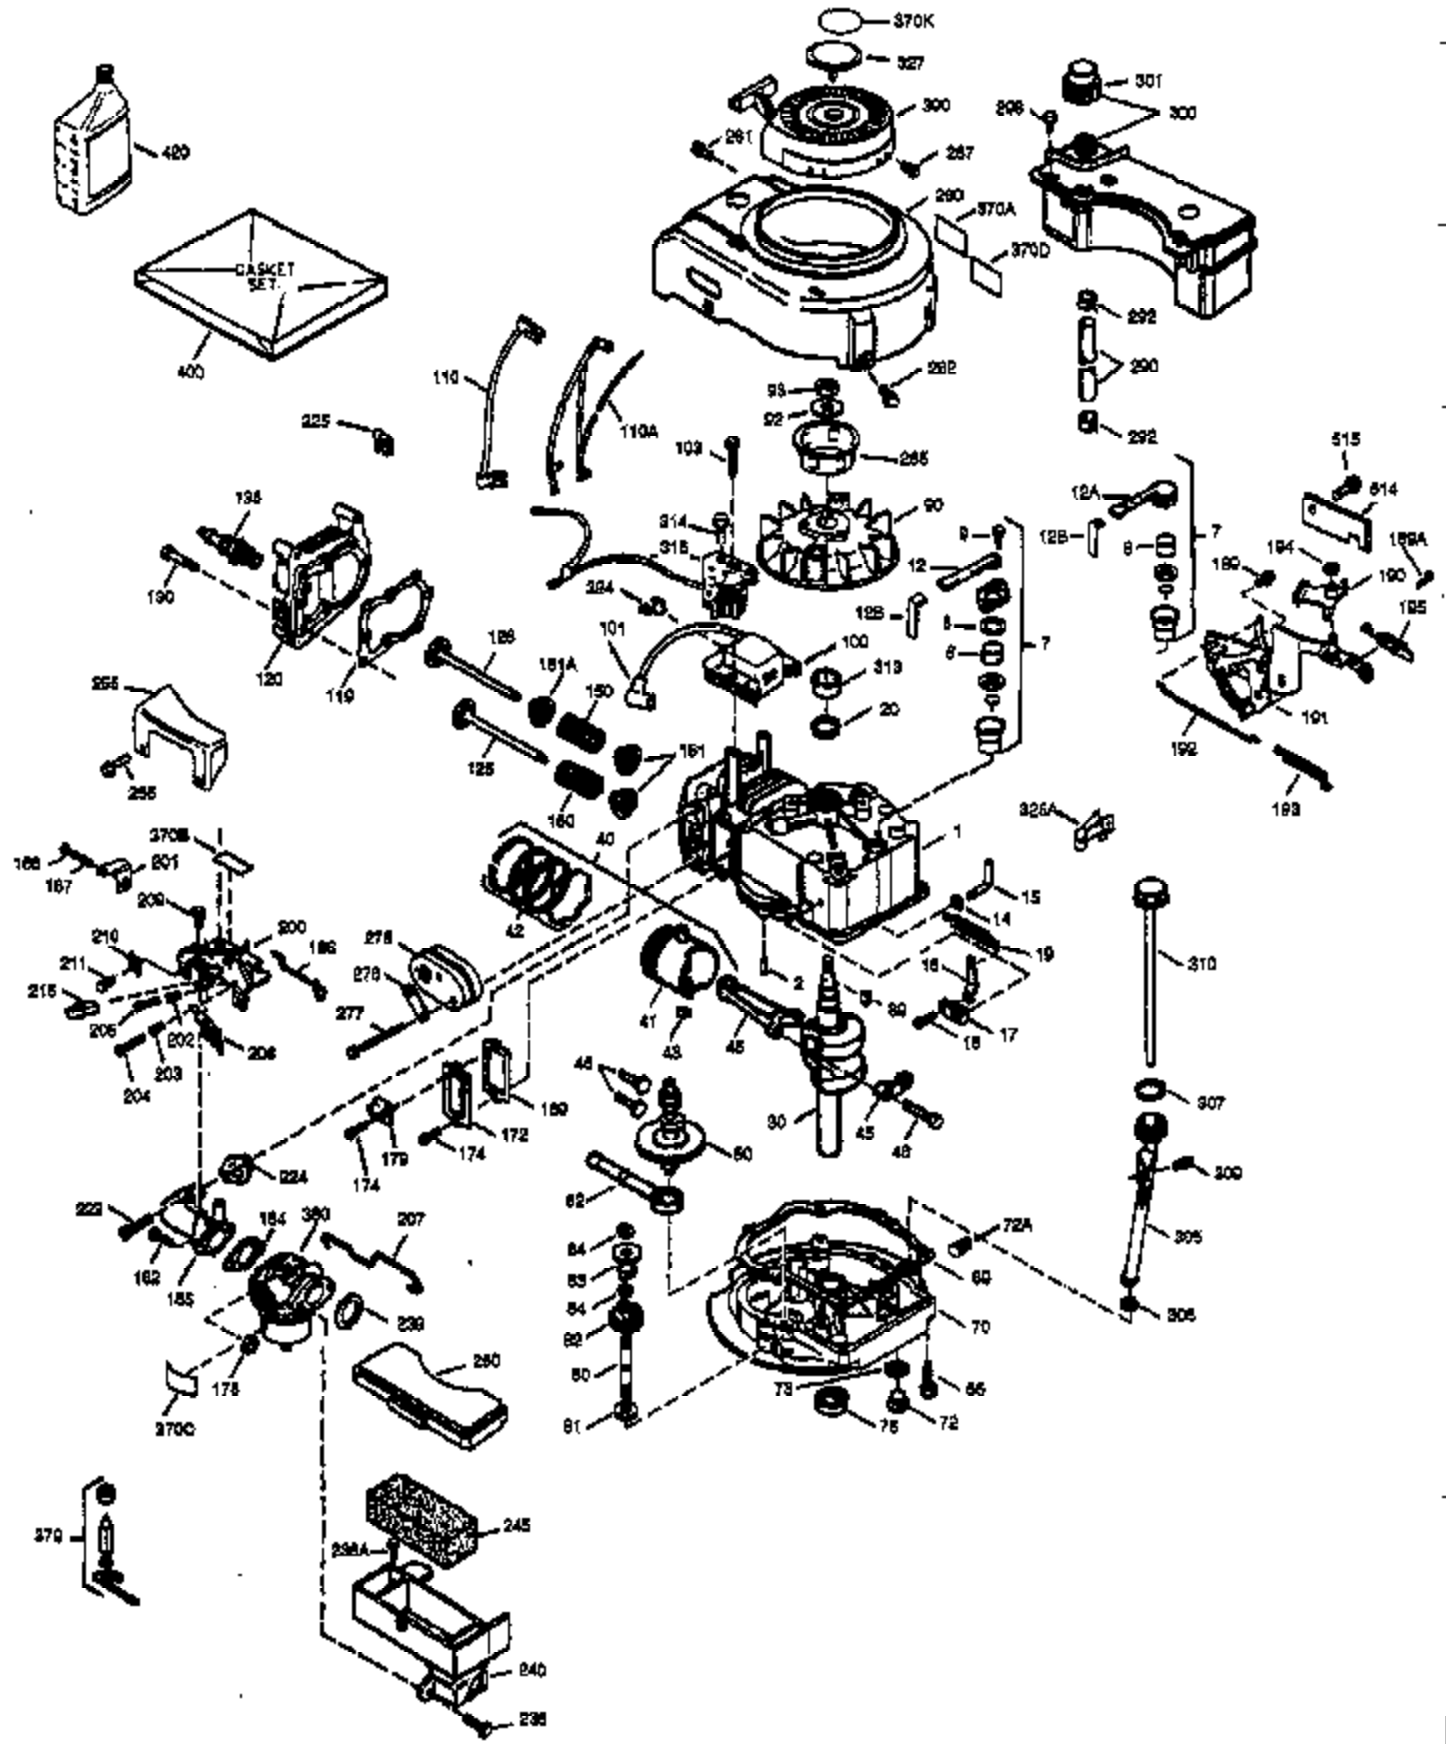

ILLUSTRATION SHOWS TYPICAL PARTS ONLY. ORDER BY PART NUMBER. PARTS NOT LISTED ARE SUPPLIED BY OEM.

VIEW 1 OF 3

Ref #	Part Number	Qty	Description
1	36479A	1	Cylinder (Incl. 2,7,20 & 125)
2	26727	2	Dowel Pin
6	33734	1	Breather Element
7	36557	1	Breather Body Ass'y. (Incl. 6 & 12A)
12A	36558	1	Breather Cover & Tube (Incl. 12B)
12B	34695	1	Breather Tube Elbow
14	28277	1	Washer
15	31513	1	Governor Rod (Incl. 14)
16	32651	1	Governor Lever
17	31335	1	Governor Lever Clamp
18	650548	1	Screw, 8-32 x 5/16"
19	31361	1	Extension Spring
20	32600	1	Oil Seal
30	34600	1	Crankshaft
40	35544A	1	Piston, Pin & Ring Set (Std.)
40	35545A	1	Piston, Pin & Ring Set (.010" OS)
40	35546	1	Piston, Pin & Ring Set (.020" OS)
41	35541	1	Piston & Pin Ass'y. (Std.) (Incl. 43)
41	35542	1	Piston & Pin Ass'y. (.010" OS) (Incl. 43)
41	35543	1	Piston & Pin Ass'y. (.020" OS) (Incl. 43)
42	35547A	1	Ring Set (Std.)
42	35548A	1	Ring Set (.010" OS)
42	35549	1	Ring Set (.020" OS)
43	20381	2	Piston Pin Retaining Ring
45	30963B	1	Connecting Rod Ass'y (Incl. 46)
46	32610A	2	Connecting Rod Bolt
48	27241	2	Valve Lifter
50	35992	1	Camshaft (MCR)
52	29914	1	Oil Pump Ass'y.
69	35261	1	* Mounting Flange Gasket
70	33521E	1	Mounting Flange (Incl. 58,72 thru 83)
72	36083	1	Oil Drain Plug
75	26208	1	Oil Seal
80	30574A	1	Governor Shaft
81	30590A	1	Washer
82	30591	1	Governor Gear Ass'y. (Incl. 81)
83	30588A	1	Governor Spool
86	650488	5	Screw, 1/4-20 x 1-1/4"
89	611004	1	Flywheel Key
90	611112	1	Flywheel
92	650815	1	Belleville Washer
93	650816	1	Flywheel Nut
100	34443A	1	Solid State Ignition
101	610118	1	Spark Plug Cover
103	651007	2	Screw, Torx T-15, 10-24 x 15/16"
110	34961	1	Ground Wire
119	36440	1	* Cylinder Head Gasket
120	36476	1	Cylinder Head
125	36471	1	Exhaust Valve (Std.) (Incl. 151)
125	36472	1	Exhaust Valve (1/32" OS) (Incl. 151)
126	29314B	1	Intake Valve (Std.) (Incl. 151)
126	29315C	1	Intake Valve (1/32" OS) (Incl. 151)
130	6021A	8	Screw, 5/16-18 x 1-1/2"
135	35395	1	Resistor Spark Plug (RJ19LM)
150	35991	2	Valve Spring
151	31673	2	Valve Spring Cap
169	27234A	1	* Valve Cover Gasket
172	32755	1	Valve Cover