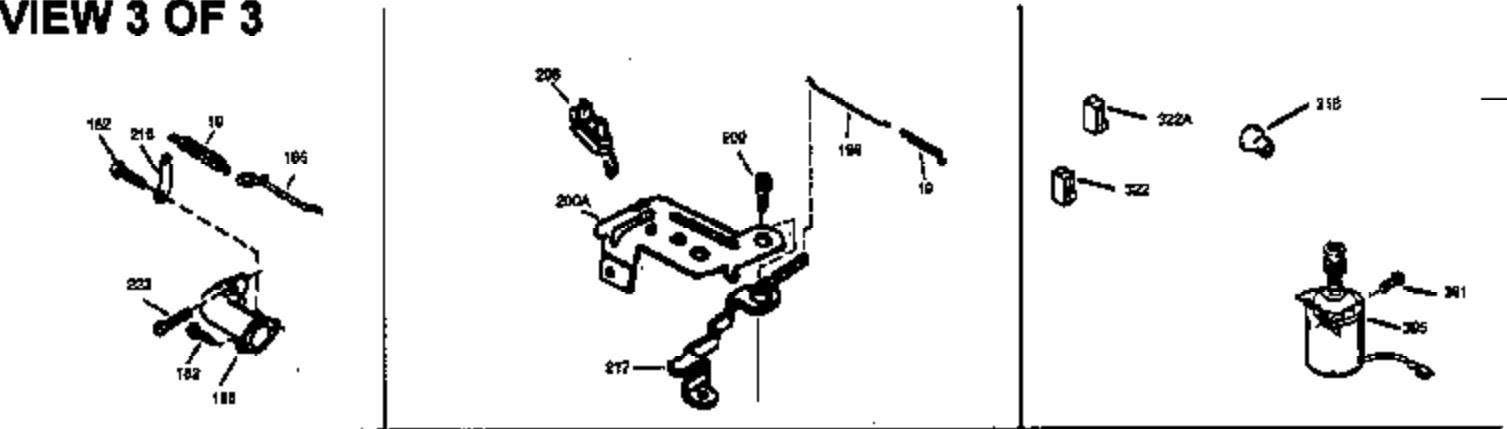

ILLUSTRATION SHOWS TYPICAL PARTS ONLY. ORDER BY PART NUMBER. PARTS NOT LISTED ARE SUPPLIED BY OEM.

VIEW 3 OF 3

Ref #	Part Number	Qty	Description
19	31361	1	Extension Spring
53	31745	1	Tang Washer
54	31787	1	Washer
55	33774	1	P.T.O. Shaft
56	33401	1	R.H. Worm Gear
57	31749	1	Retainer Ring
58	31744	1	Oil Seal
59	31747	1	Washer
69	35261	1	* Mounting Flange Gasket
87	650492	1	Screw, 1/4-20 x 2-1/4"
182	6201	2	Screw, 1/4-28 x 7/8"
185	36544	1	Intake Pipe
186	34337	1	Governor Link
209	30200	2	Screw, 10-24 x 9/16"
223	650451	2	Screw, 1/4-20 x 1"
238	650932	2	Screw, 10-32 x 49/64"
239	34338	1	* Air Cleaner Gasket
241	35797	1	Air Cleaner Collar
245	35066	1	Air Cleaner Filter
250	35065	1	Air Cleaner Cover
275A	36664	1	Spark Arrestor Muffler (Optional) (Incl. 284,284A,416,417)
284A	650760	1	Screw, 8-32 x 3/8" (Optional)
284	36663	1	Muffler Deflector (Incl. 284A)(Optional)
416	36085	1	Spark Arrestor Kit (Incl. 417)(Optional)
417	650760	1	Screw, 8-32 x 3/8" (Optional)