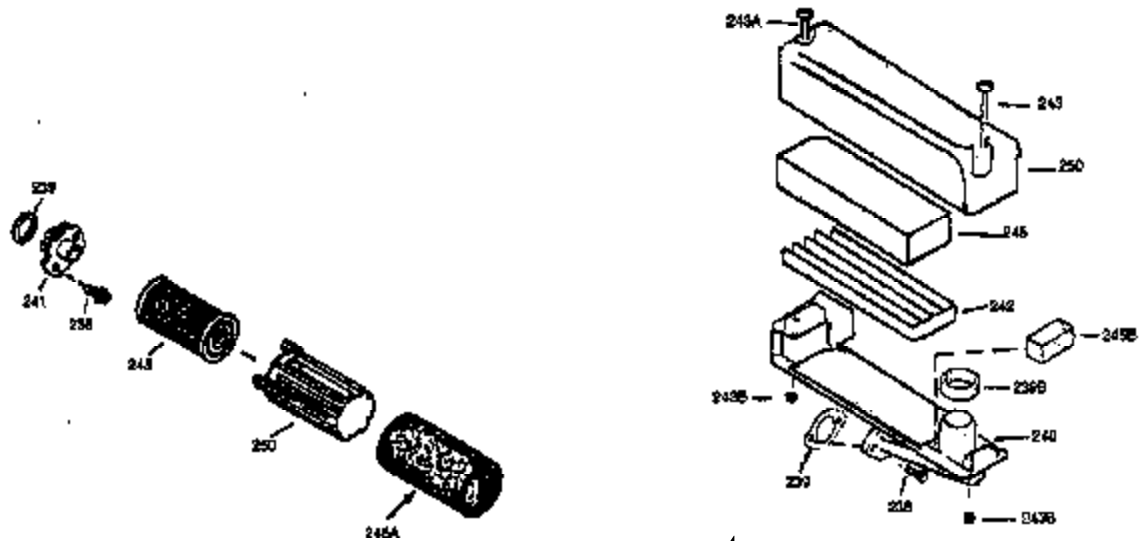

ILLUSTRATION SHOWS TYPICAL PARTS ONLY. ORDER BY PART NUMBER. PARTS NOT LISTED ARE SUPPLIED BY OEM.

VIEW 3 OF 3

Ref #	Part Number	Qty	Description
19	31361	1	Extension Spring
53	31745	1	Tang Washer
54	31787	1	Washer
55	33774	1	P.T.O. Shaft
56	33401	1	R.H. Worm Gear
57	31749	1	Retainer Ring
58	31744	1	Oil Seal
59	31747	1	Washer
69	35261	1	* Mounting Flange Gasket
87	650492	1	Screw, 1/4-20 x 2-1/2"
182	6201	2	Screw, 1/4-28 x 7/8"
185	36544	1	Intake Pipe
186	34337	1	Governor Link
209	30200	2	Screw, 10-24 x 9/16"
223	650451	2	Screw, 1/4-20 x 1"
238	650932	2	Screw, 10-32 x 49/64"
239	34338	1	* Air Cleaner Gasket
241	35797	1	Air Cleaner Collar
245	35066	1	Air Cleaner Filter
250	35065	1	Air Cleaner Cover