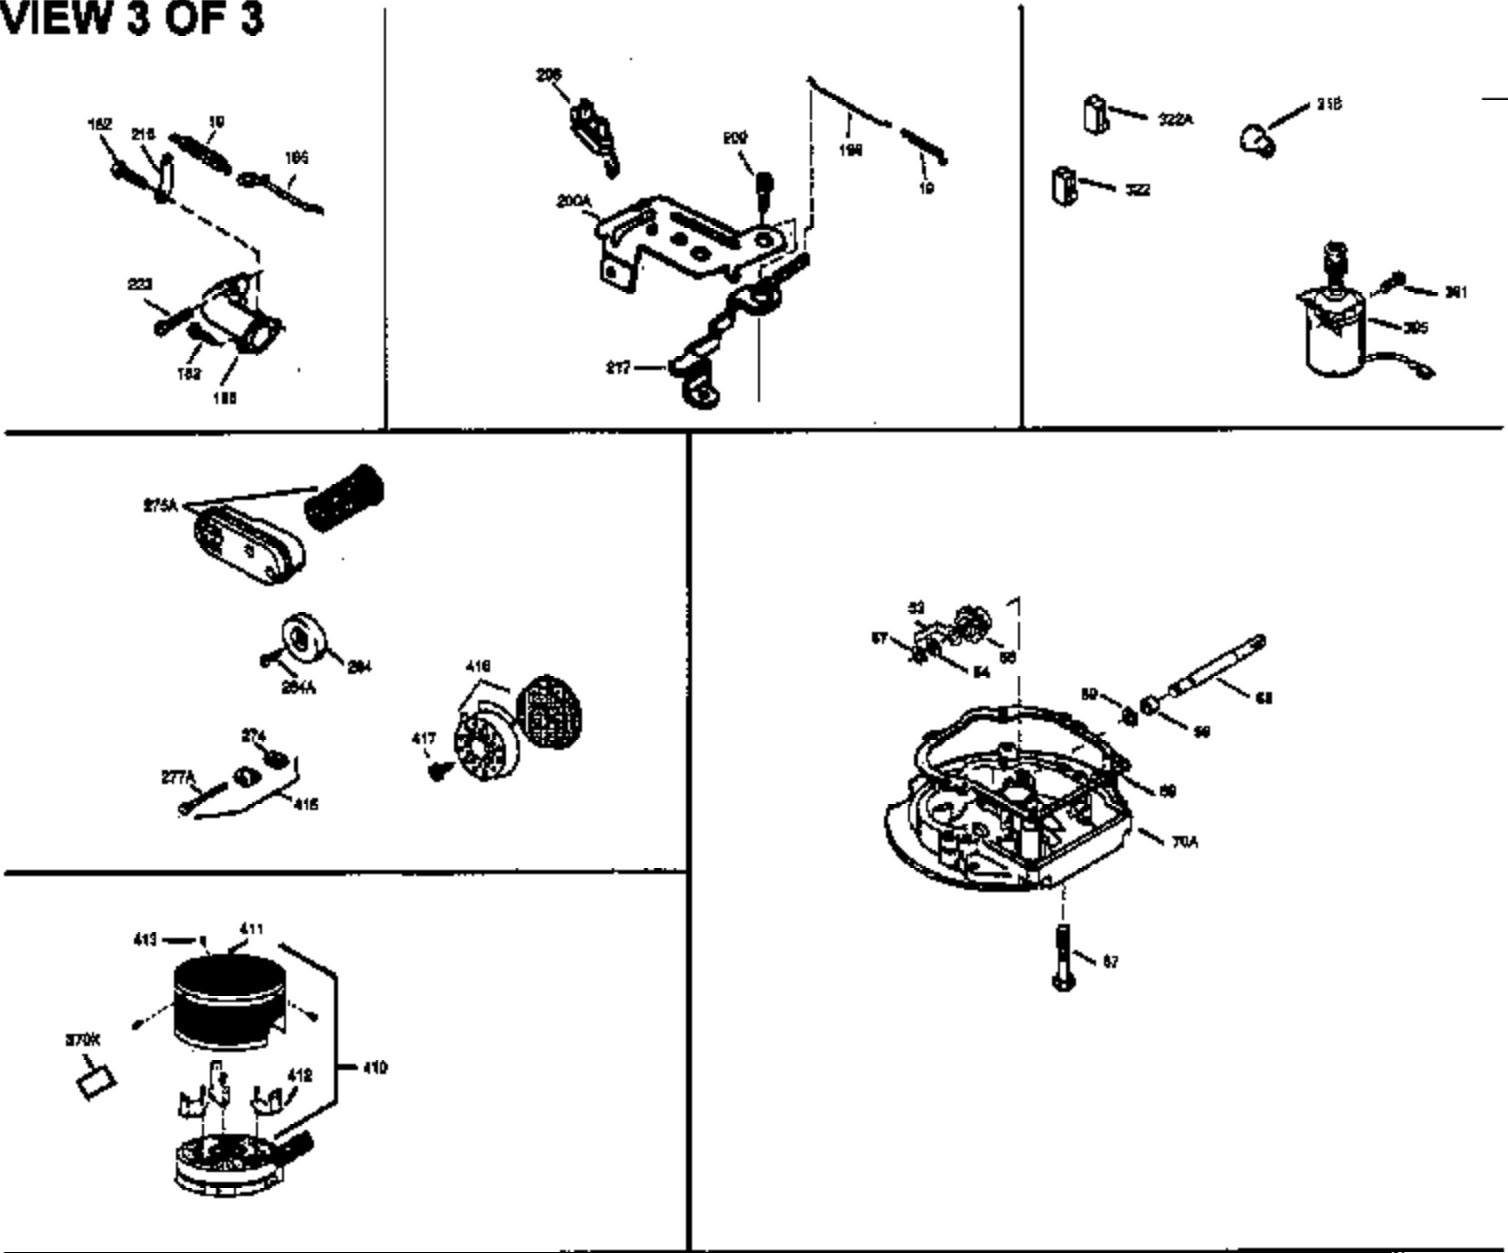

ILLUSTRATION SHOWS TYPICAL PARTS ONLY. ORDER BY PART NUMBER. PARTS NOT LISTED ARE SUPPLIED BY OEM.

VIEW 3 OF 3

Ref #	Part Number	Qty	Description
19	31361	1	Extension Spring
53	31745	1	Tang Washer
54	31787	1	Washer
55	33774	1	P.T.O. Shaft
56	33401	1	R.H. Worm Gear
57	31749	1	Retainer Ring
58	31744	1	Oil Seal
59	31747	1	Washer
69	35261	1	* Mounting Flange Gasket
87	650492	1	Screw, 1/4-20 x 2-1/2"
182	6201	2	Screw, 1/4-28 x 7/8"
185	36544	1	Intake Pipe
186	34337	1	Governor Link
209	30200	2	Screw, 10-24 x 9/16"
223	650451	2	Screw, 1/4-20 x 1"
238	650932	2	Screw, 10-32 x 49/64"
239	34338	1	* Air Cleaner Gasket
241	35797	1	Air Cleaner Collar
245	35066	1	Air Cleaner Filter
250	35065	1	Air Cleaner Cover