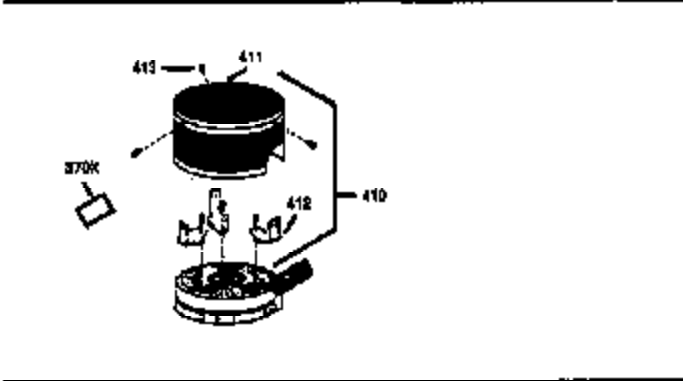

ILLUSTRATION SHOWS TYPICAL PARTS ONLY. ORDER BY PART NUMBER. PARTS NOT LISTED ARE SUPPLIED BY OEM.

VIEW 3 OF 3

Ref #	Part Number	Qty	Description
19	31361	1	Extension Spring
53	31745	1	Washer
54	31787	1	Washer
55	33774	1	P.T.O. Shaft
56	33401	1	R.H. Worm Gear
57	31749	1	Retaining Ring
58	31744	1	Oil Seal
59	31747	1	Washer
69	35261	1	* Mounting Flange Gasket
87	650492	1	Screw, 1/4-20 x 2-1/4"
182	6201	2	Screw, 1/4-28 x 7/8"
185	31384A	1	Intake Pipe (Incl. 224)
186	34337	1	Governor Link
209	30200	2	Screw, 10-24 x 9/16"
223	650451	2	Screw, 1/4-20 x 1"
238	650932	2	Screw, 10-32 x 49/64"
239	34338	1	* Air Cleaner Gasket
241	35797	1	Air Cleaner Collar
245	35066	1	Air Cleaner Filter
250	35065	1	Air Cleaner Cover
354	35025	1	Staple