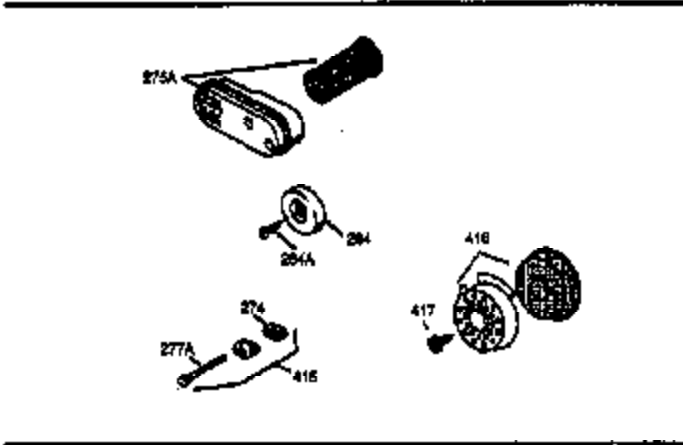

ILLUSTRATION SHOWS TYPICAL PARTS ONLY. ORDER BY PART NUMBER. PARTS NOT LISTED ARE SUPPLIED BY OEM.

VIEW 3 OF 3

Ref #	Part Number	Qty	Description
19	31361	1	Extension Spring
53	31745	1	Washer
54	31787	1	Washer
55	33774	1	P.T.O. Shaft
56	33401	1	R.H. Worm Gear
57	31749	1	Retaining Ring
58	31744	1	Oil Seal
59	31747	1	Washer
69	35261	1	* Mounting Flange Gasket
87	650492	1	Screw, 1/4-20 x 2-1/4"
182	6201	2	Screw, 1/4-28 x 7/8"
185	31384A	1	Intake Pipe (Incl. 224)
186	34337	1	Governor Link
209	30200	2	Screw, 10-24 x 9/16"
223	650451	2	Screw, 1/4-20 x 1"
238	650932	2	Screw, 10-32 x 49/64"
239	34338	1	* Air Cleaner Gasket
241	35797	1	Air Cleaner Collar
245	35066	1	Air Cleaner Filter
250	35065	1	Air Cleaner Cover
354	35025	1	Staple