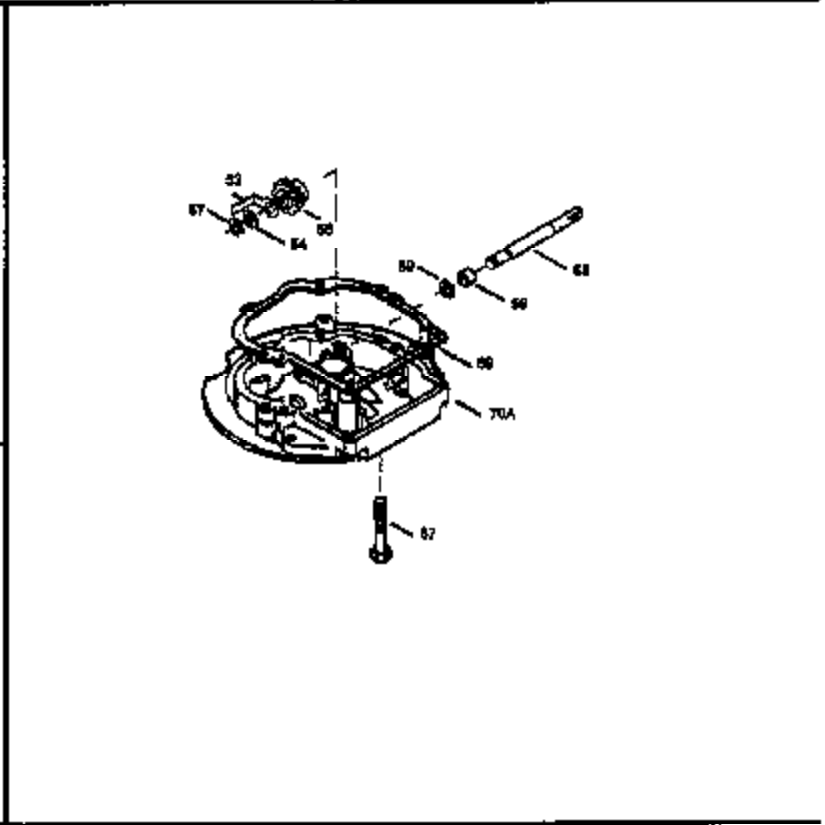

ILLUSTRATION SHOWS TYPICAL PARTS ONLY. ORDER BY PART NUMBER. PARTS NOT LISTED ARE SUPPLIED BY OEM.

VIEW 3 OF 3

Ref #	Part Number	Qty	Description
19	31361	1	Extension Spring
53	31745	1	Washer
54	31787	1	Washer
55	33774	1	P.T.O. Shaft
56	33401	1	R.H. Worm Gear
57	31749	1	Retaining Ring
58	31744	1	Oil Seal
59	31747	1	Washer
69	35261	1	* Mounting Flange Gasket
87	650492	1	Screw, 1/4-20 x 2-1/4"
182	6201	2	Screw, 1/4-28 x 7/8"
185	31384A	1	Intake Pipe (Incl. 224)
186	34337	1	Governor Link
209	30200	2	Screw, 10-24 x 9/16"
223	650451	2	Screw, 1/4-20 x 1"
238	650932	2	Screw, 10-32 x 49/64"
239	34338	1	* Air Cleaner Gasket
241	35797	1	Air Cleaner Collar
245	35066	1	Air Cleaner Filter
250	35065	1	Air Cleaner Cover
354	35025	1	Staple