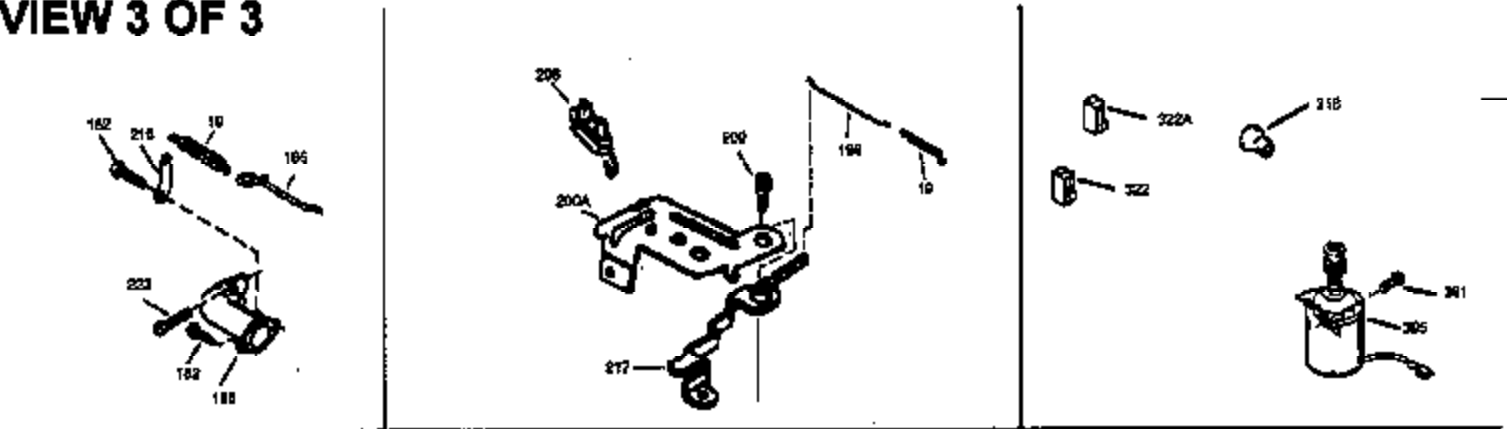

ILLUSTRATION SHOWS TYPICAL PARTS ONLY. ORDER BY PART NUMBER. PARTS NOT LISTED ARE SUPPLIED BY OEM.

VIEW 3 OF 3

Ref #	Part Number	Qty	Description
19	31361	1	Extension Spring
53	31745	1	Washer
54	31787	1	Washer
55	33774	1	P.T.O. Shaft
56	33401	1	R.H. Worm Gear
57	31749	1	Retaining Ring
58	31744	1	Oil Seal
59	31747	1	Washer
69	35261	1	* Mounting Flange Gasket
87	650492	1	Screw, 1/4-20 x 2-1/4"
182	6201	2	Screw, 1/4-28 x 7/8"
185	31384A	1	Intake Pipe (Incl. 224)
186	34337	1	Governor Link
209	30200	2	Screw, 10-24 x 9/16"
223	650451	2	Screw, 1/4-20 x 1"
238	650932	2	Screw, 10-32 x 49/64"
239	34338	1	* Air Cleaner Gasket
241	35797	1	Air Cleaner Collar
245	35066	1	Air Cleaner Filter
250	35065	1	Air Cleaner Cover
354	35025	1	Staple