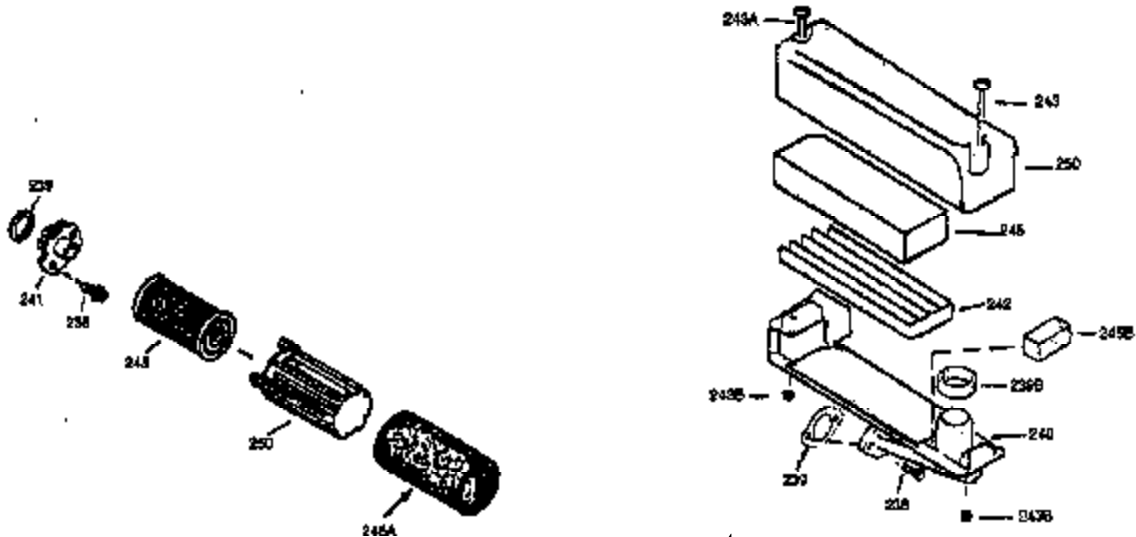

ILLUSTRATION SHOWS TYPICAL PARTS ONLY. ORDER BY PART NUMBER. PARTS NOT LISTED ARE SUPPLIED BY OEM.

VIEW 3 OF 3

Ref #	Part Number	Qty	Description
19	31361	1	Extension Spring
69	35261	1	* Mounting Flange Gasket
182	6201	2	Screw, 1/4-28 x 7/8"
185	31384A	1	Intake Pipe (Incl. 224)
186	34337	1	Governor Link
206	610973	1	Terminal
209	30200	2	Screw, 10-24 x 9/16"
223	650451	2	Screw, 1/4-20 x 1"
238	650806	2	Screw, 10-32 x 5/8"
239	34338	1	* Air Cleaner Gasket
240	34858	1	Air Cleaner Body
245	34340	1	Air Cleaner Filter
250	34341B	1	Air Cleaner Cover