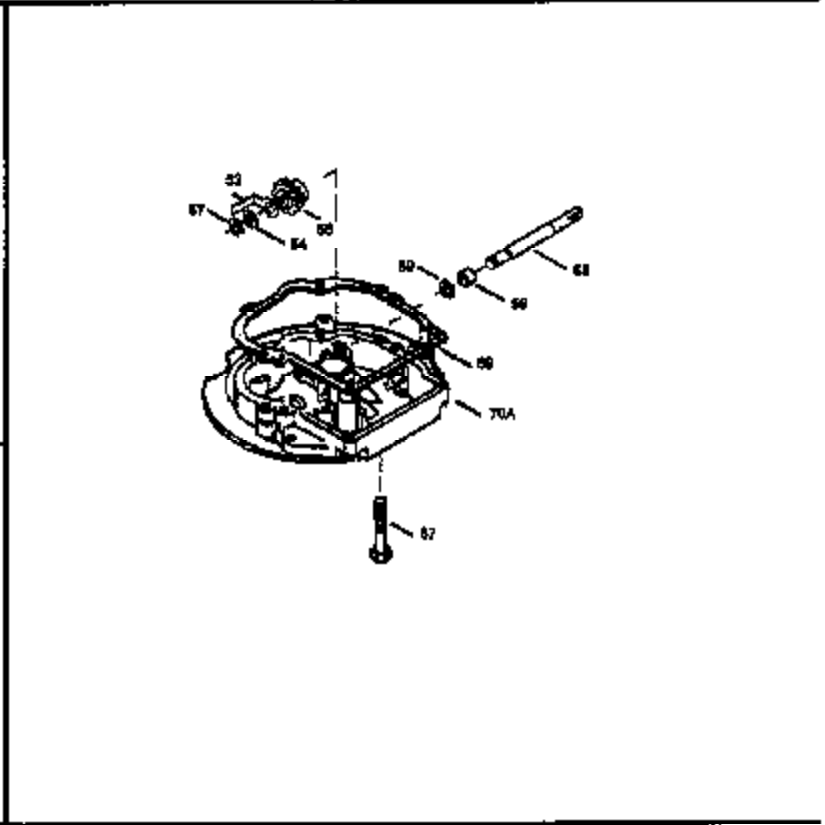

ILLUSTRATION SHOWS TYPICAL PARTS ONLY. ORDER BY PART NUMBER. PARTS NOT LISTED ARE SUPPLIED BY OEM.

VIEW 3 OF 3

Ref #	Part Number	Qty	Description
19	31361	1	Extension Spring
69	35261	1	* Mounting Flange Gasket
182	6201	2	Screw, 1/4-28 x 7/8"
185	31384A	1	Intake Pipe (Incl. 224)
186	34337	1	Governor Link
206	610973	1	Terminal
209	30200	2	Screw, 10-24 x 9/16"
223	650451	2	Screw, 1/4-20 x 1"
238	650806	2	Screw, 10-32 x 5/8"
239	34338	1	* Air Cleaner Gasket
240	34858	1	Air Cleaner Body
245	34340	1	Air Cleaner Filter
250	34341B	1	Air Cleaner Cover