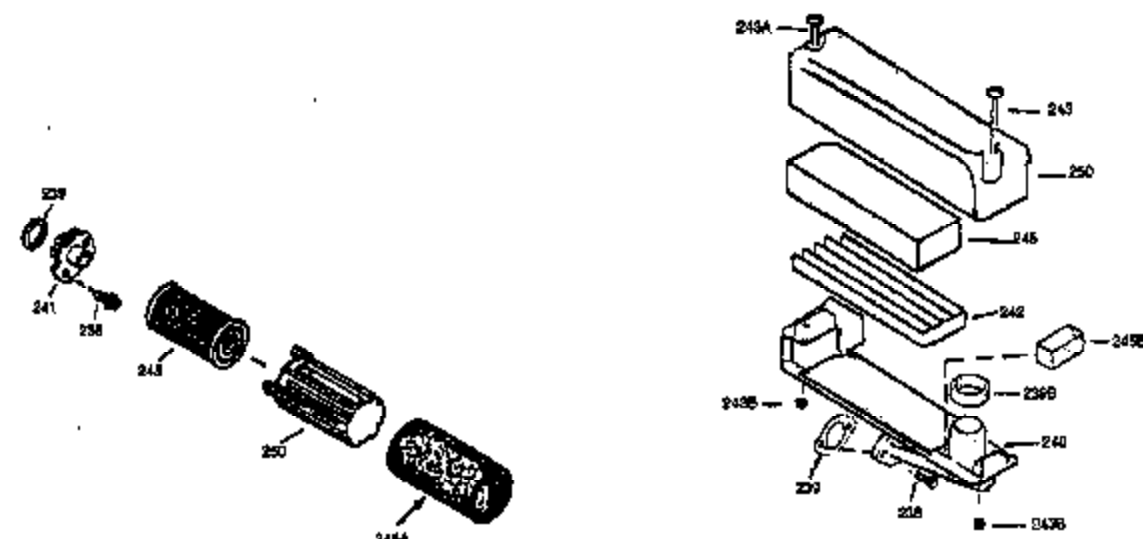

ILLUSTRATION SHOWS TYPICAL PARTS ONLY. ORDER BY PART NUMBER. PARTS NOT LISTED ARE SUPPLIED BY OEM.

VIEW 3 OF 3

Ref #	Part Number	Qty	Description
19	31361	1	Extension Spring
69	35261	1	* Mounting Flange Gasket
182	6201	2	Screw, 1/4-28 x 7/8"
185	31384A	1	Intake Pipe (Incl. 224)
186	34337	1	Governor Link
206	610973	1	Terminal
209	30200	2	Screw, 10-24 x 9/16"
223	650451	2	Screw, 1/4-20 x 1"
238	650806	2	Screw, 10-32 x 5/8"
239	34338	1	* Air Cleaner Gasket
240	34858	1	Air Cleaner Body
245	34340	1	Air Cleaner Filter
250	34341B	1	Air Cleaner Cover