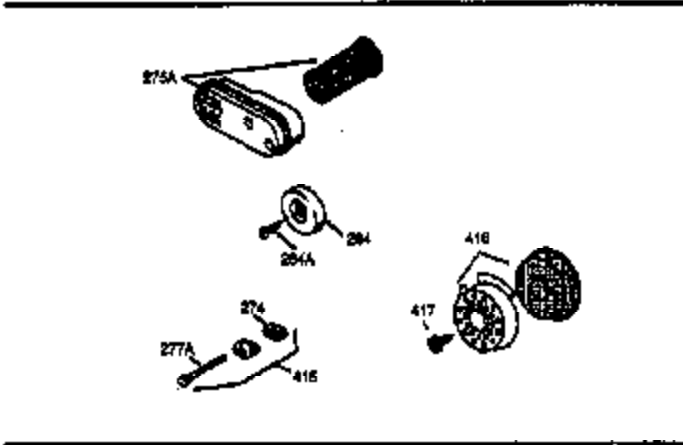

ILLUSTRATION SHOWS TYPICAL PARTS ONLY. ORDER BY PART NUMBER. PARTS NOT LISTED ARE SUPPLIED BY OEM.

VIEW 3 OF 3

Ref #	Part Number	Qty	Description
19	31361	1	Extension Spring
69	35261	1	* Mounting Flange Gasket
182	6201	2	Screw, 1/4-28 x 7/8"
185	31384A	1	Intake Pipe (Incl. 224)
186	34337	1	Governor Link
206	610973	1	Terminal
209	30200	2	Screw, 10-24 x 9/16"
223	650451	2	Screw, 1/4-20 x 1"
238	650806	2	Screw, 10-32 x 5/8"
239	34338	1	* Air Cleaner Gasket
240	34858	1	Air Cleaner Body
245	34340	1	Air Cleaner Filter
250	34341B	1	Air Cleaner Cover