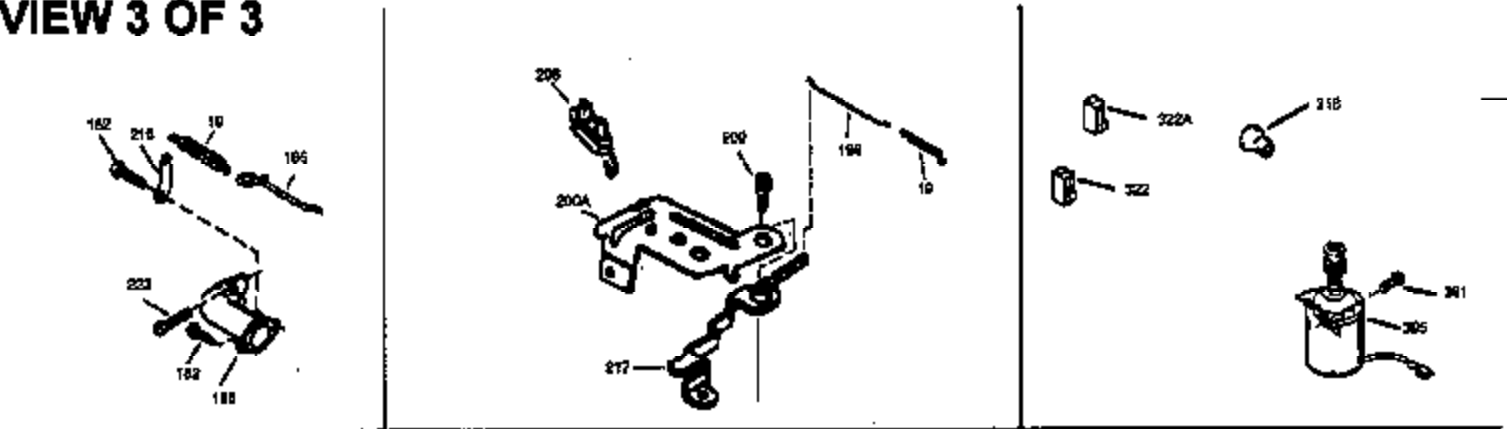

ILLUSTRATION SHOWS TYPICAL PARTS ONLY. ORDER BY PART NUMBER. PARTS NOT LISTED ARE SUPPLIED BY OEM.

VIEW 3 OF 3

Ref #	Part Number	Qty	Description
19	31361	1	Extension Spring
69	35261	1	* Mounting Flange Gasket
182	6201	2	Screw, 1/4-28 x 7/8"
185	31384A	1	Intake Pipe (Incl. 224)
186	34337	1	Governor Link
206	610973	1	Terminal
209	30200	2	Screw, 10-24 x 9/16"
223	650451	2	Screw, 1/4-20 x 1"
238	650806	2	Screw, 10-32 x 5/8"
239	34338	1	* Air Cleaner Gasket
240	34858	1	Air Cleaner Body
245	34340	1	Air Cleaner Filter
250	34341B	1	Air Cleaner Cover