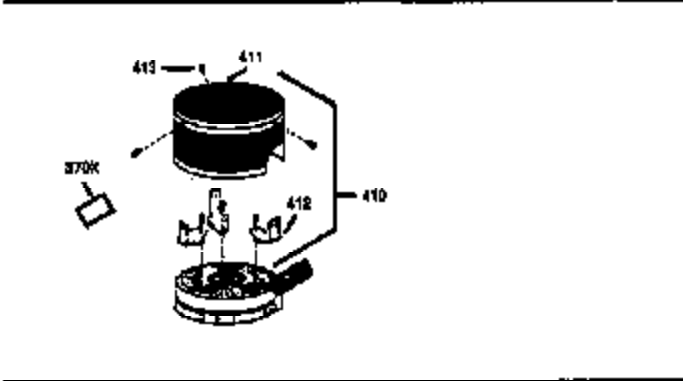

ILLUSTRATION SHOWS TYPICAL PARTS ONLY. ORDER BY PART NUMBER. PARTS NOT LISTED ARE SUPPLIED BY OEM.

VIEW 3 OF 3

Ref #	Part Number	Qty	Description
19	31361	1	Extension Spring
69	35261	1	* Mounting Flange Gasket
182	6201	2	Screw, 1/4-28 x 7/8"
185	31384A	1	Intake Pipe (Incl. 224)
186	34337	1	Governor Link
206	610973	1	Terminal
209	30200	2	Screw, 10-24 x 9/16"
223	650451	2	Screw, 1/4-20 x 1"
238	650806	2	Screw, 10-32 x 5/8"
239	34338	1	* Air Cleaner Gasket
240	34858	1	Air Cleaner Body
245	34340	1	Air Cleaner Filter
250	34341B	1	Air Cleaner Cover