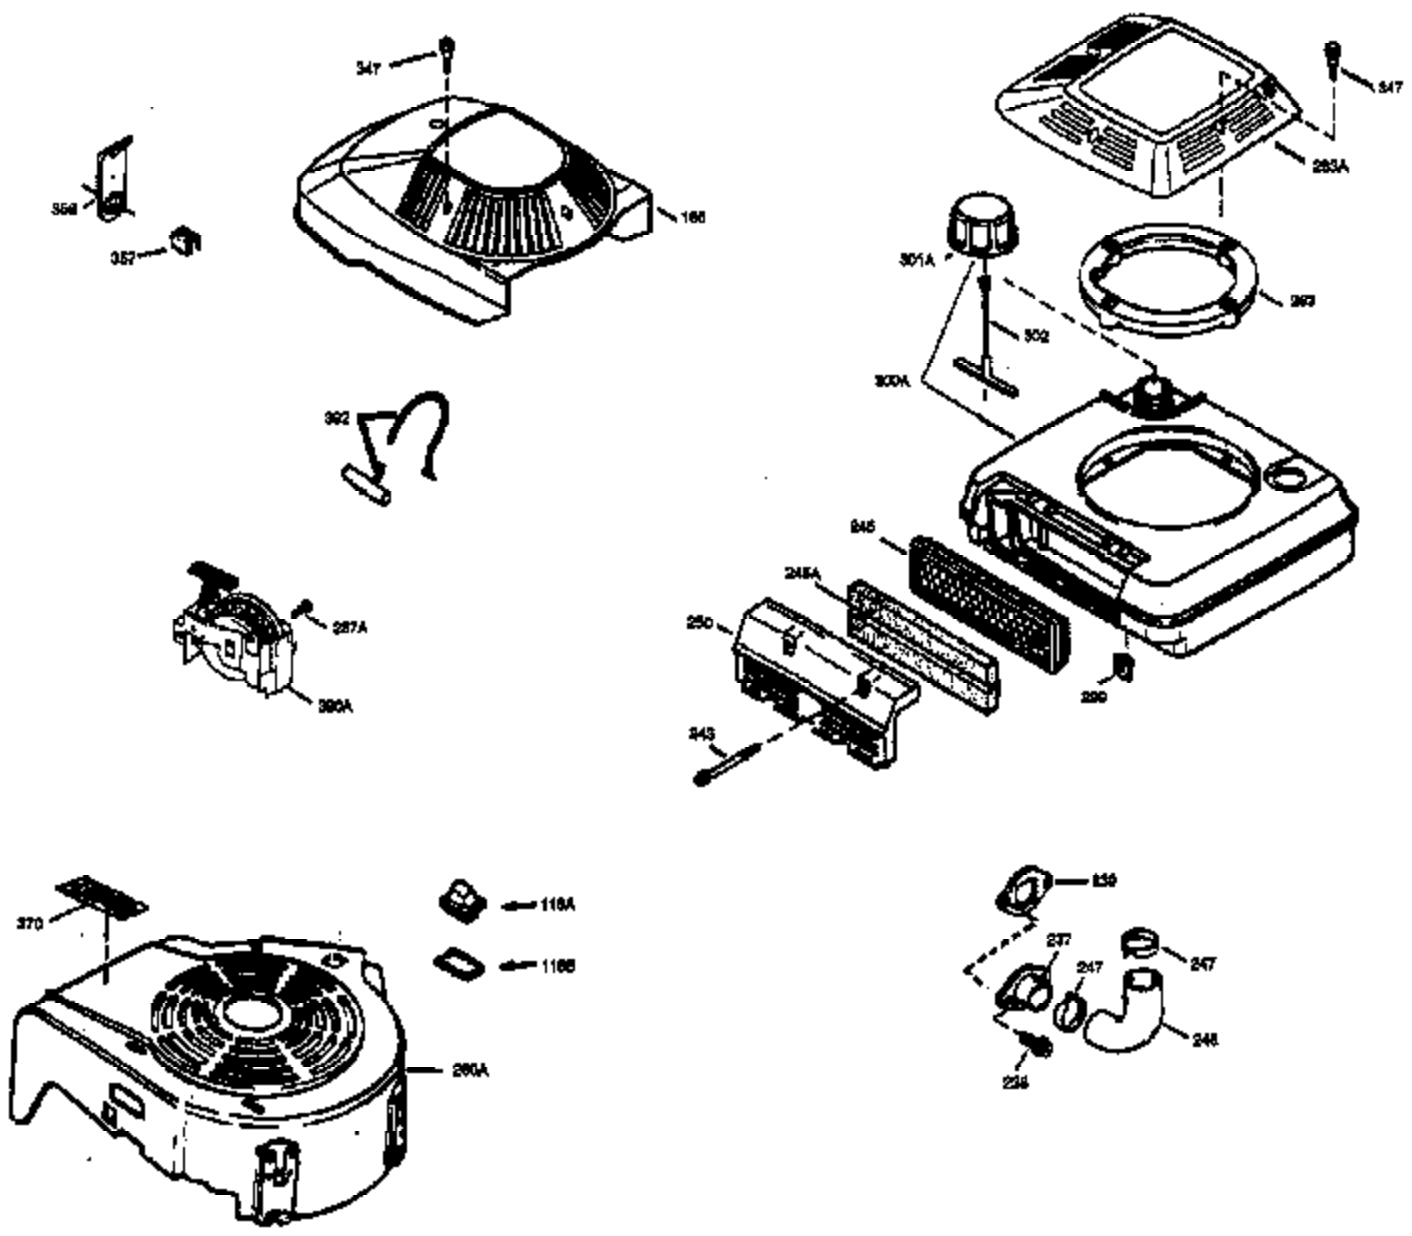

ILLUSTRATION SHOWS TYPICAL PARTS ONLY. ORDER BY PART NUMBER. PARTS NOT LISTED ARE SUPPLIED BY OEM.
VIEW 2 OF 3

Ref #	Part Number	Qty	Description
238	650806	2	Screw, 10-32 x 5/8"
239	34338	1	* Air Cleaner Gasket
245	34340	1	Air Cleaner Filter
250	34341A	1	Air Cleaner Cover
370	550223	1	Logo Decal