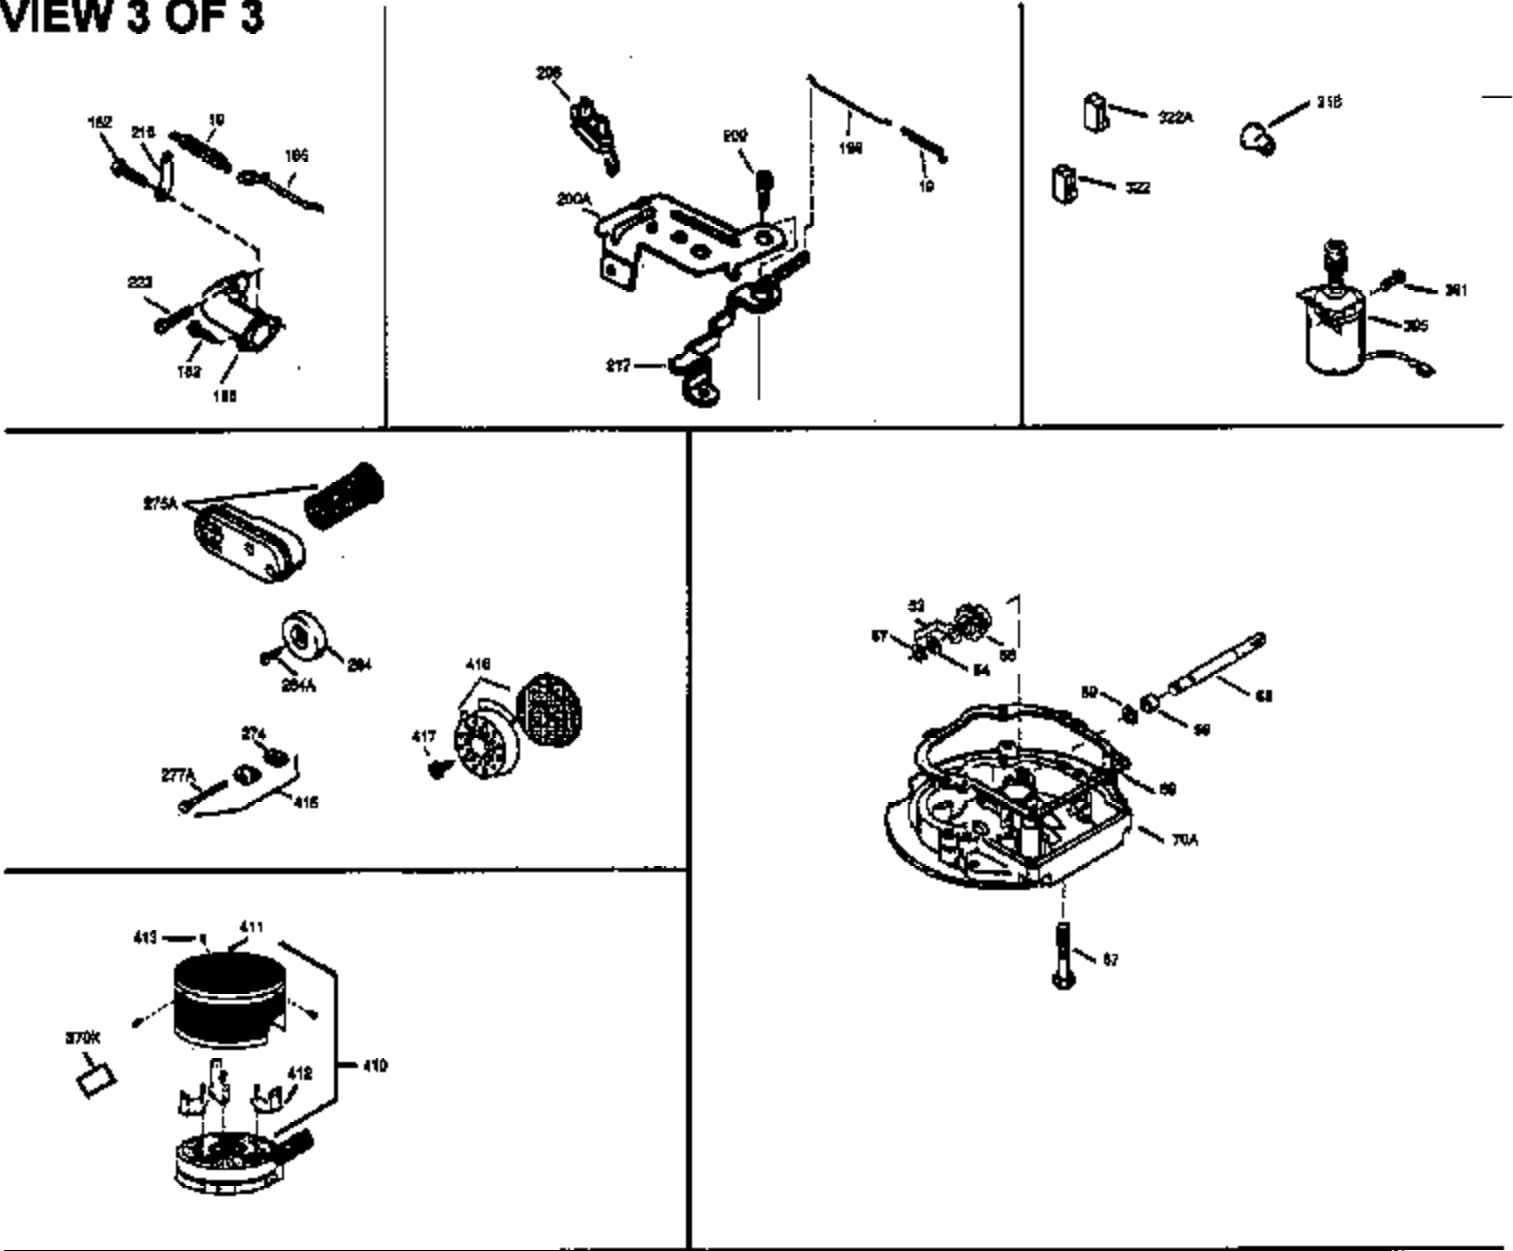

ILLUSTRATION SHOWS TYPICAL PARTS ONLY. ORDER BY PART NUMBER. PARTS NOT LISTED ARE SUPPLIED BY OEM.

VIEW 3 OF 3

Ref #	Part Number	Qty	Description
19	31361	1	Extension Spring
69	35261	1	* Mounting Flange Gasket
182	6201	2	Screw, 1/4-28 x 7/8"
185	31384A	1	Intake Pipe (Incl. 224)
186	34337	1	Governor Link
206	610973	1	Terminal
209	30200	2	Screw, 10-24 x 9/16"
223	650451	2	Screw, 1/4-20 x 1"
238	650806	2	Screw, 10-32 x 5/8"
239	34338	1	* Air Cleaner Gasket
240	34858	1	Air Cleaner Body
245	34340	1	Air Cleaner Filter
250	34341A	1	Air Cleaner Cover
284A	650760	1	Screw, 8-32 x 3/8"
284	32431	1	Muffler Deflector