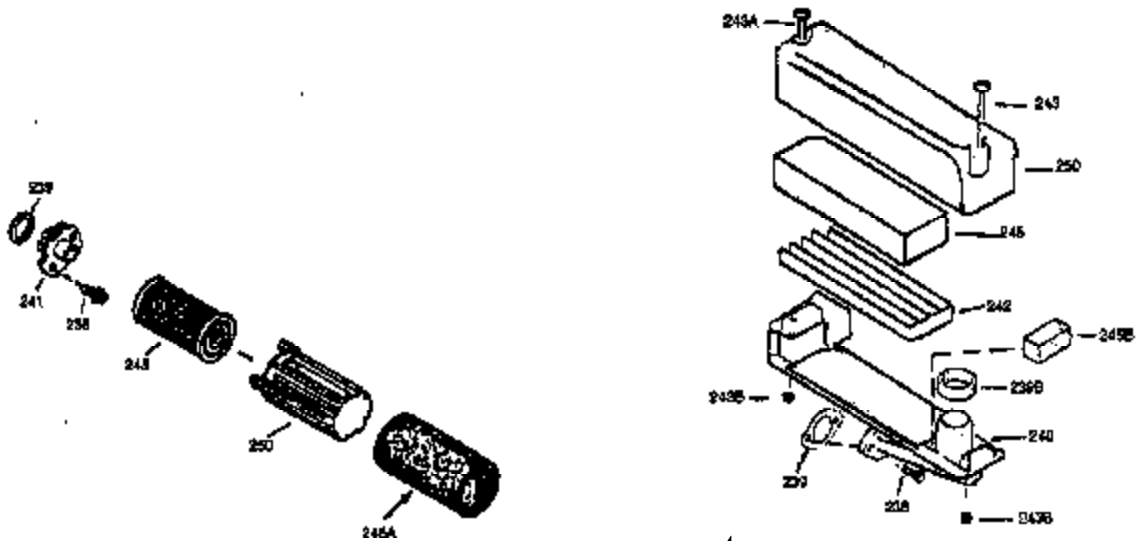

ILLUSTRATION SHOWS TYPICAL PARTS ONLY. ORDER BY PART NUMBER. PARTS NOT LISTED ARE SUPPLIED BY OEM.

VIEW 3 OF 3

Ref #	Part Number	Qty	Description
19	31361	1	Extension Spring
69	35261	1	* Mounting Flange Gasket
182	6201	2	Screw, 1/4-28 x 7/8"
185	31384A	1	Intake Pipe (Incl. 224)
186	34337	1	Governor Link
206	610973	1	Terminal
209	30200	2	Screw, 10-24 x 9/16"
223	650451	2	Screw, 1/4-20 x 1"
238	650806	2	Screw, 10-32 x 5/8"
239	34338	1	* Air Cleaner Gasket
240	34858	1	Air Cleaner Body
245	34340	1	Air Cleaner Filter
250	34341A	1	Air Cleaner Cover
284A	650760	1	Screw, 8-32 x 3/8"
284	32431	1	Muffler Deflector