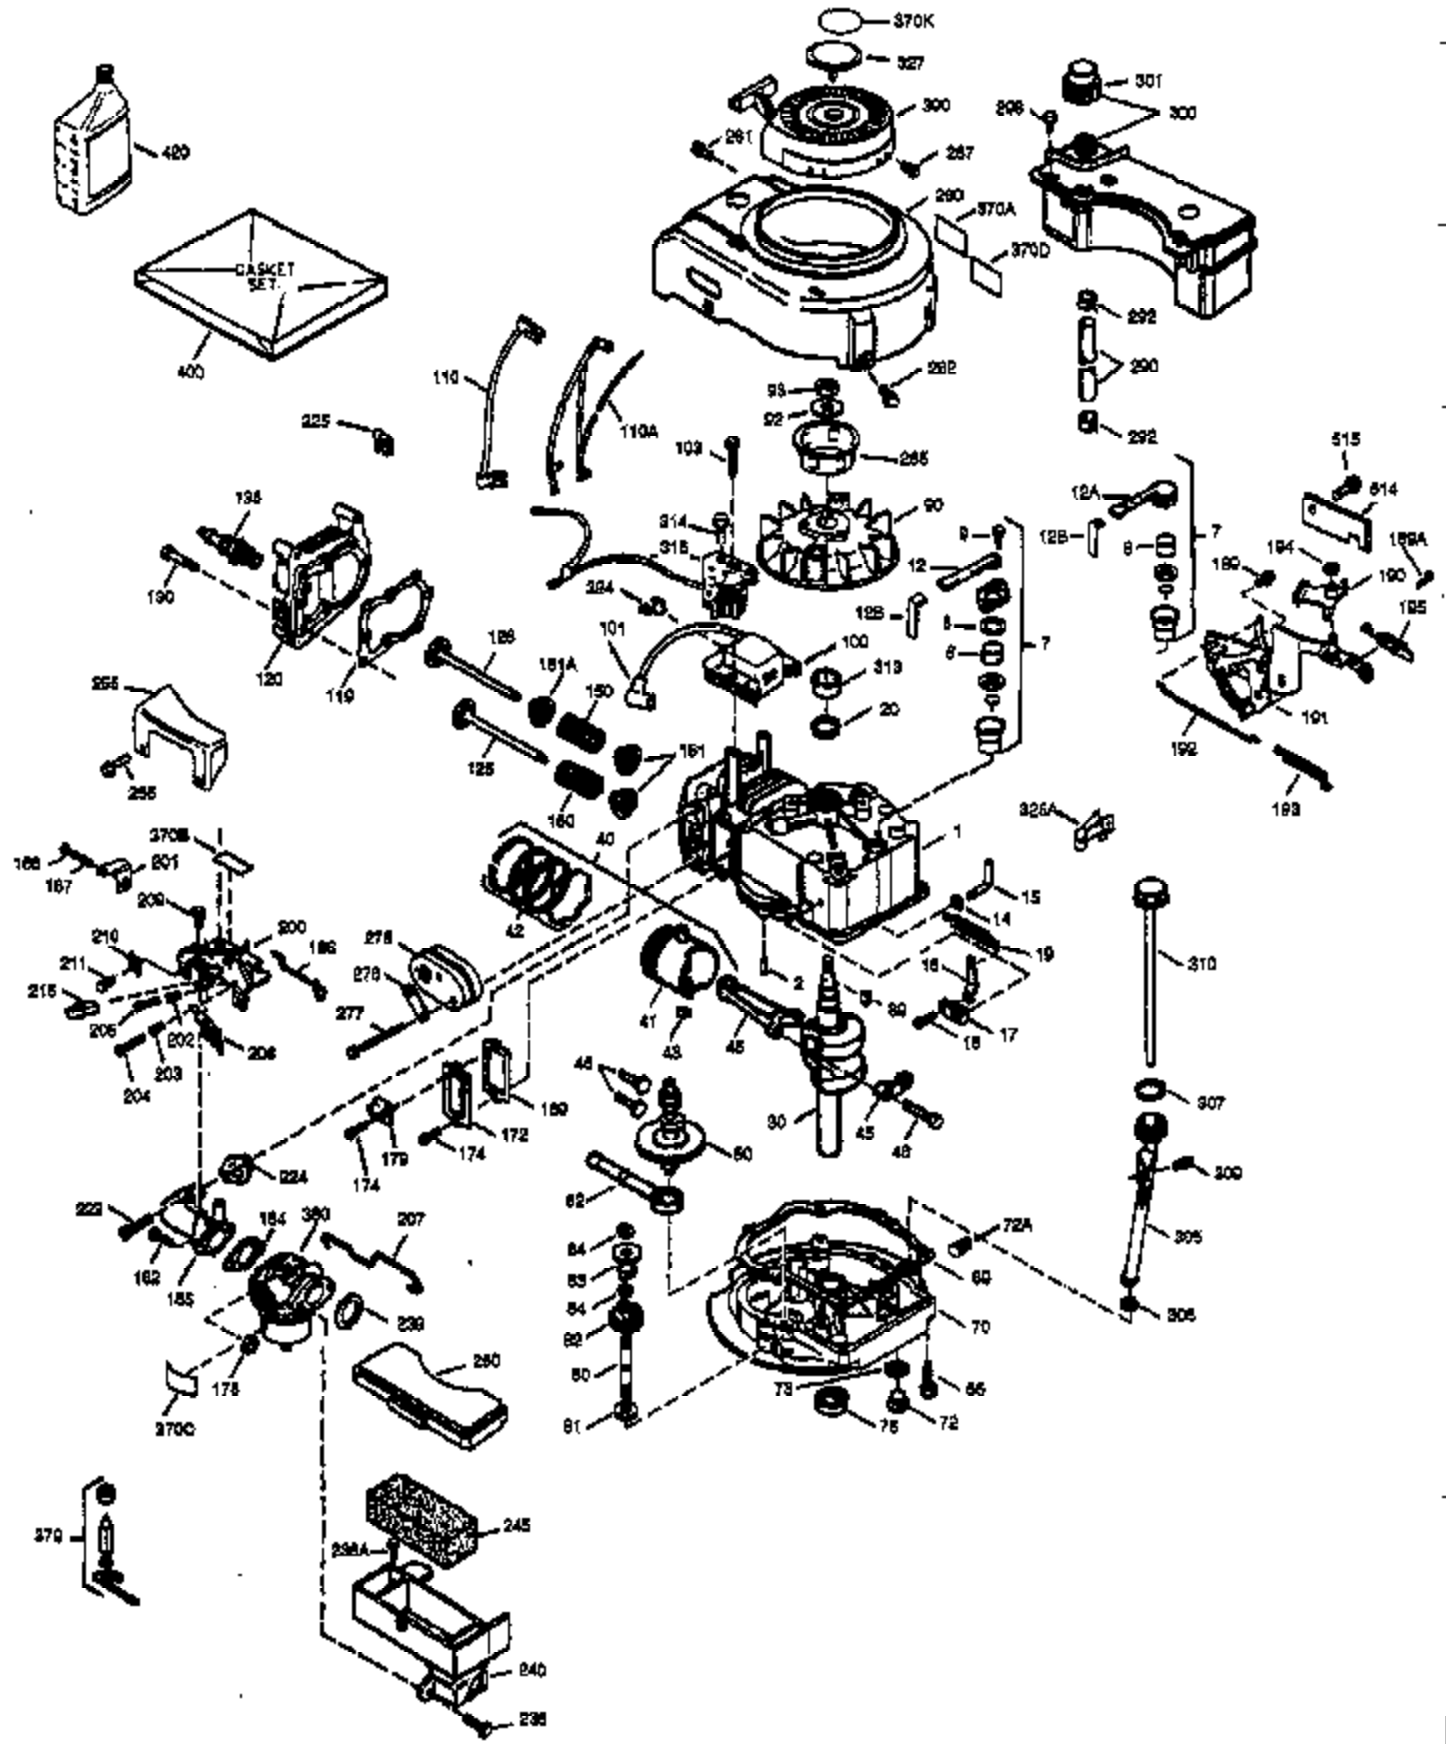

ILLUSTRATION SHOWS TYPICAL PARTS ONLY. ORDER BY PART NUMBER. PARTS NOT LISTED ARE SUPPLIED BY OEM.

VIEW 1 OF 3

Engine Parts List #1

Ref #	Part Number	Qty	Description
1	35010	1	Cylinder (Incl. 2 & 20)
2	26727	2	Dowel Pin
6	33734	1	Breather Element
7	34214A	1	Breather Ass'y. (Incl. 6, 8, 9 & 12)
8	33735	1	* Breather Gasket
9	30200	2	Screw, 10-24 x 9/16"
12	33886	1	Breather Tube
14	28277	1	Washer
15	30589	1	Governor Rod (Incl. 14)
16	31383A	1	Governor Lever
17	31335	1	Governor Lever Clamp
18	650548	1	Screw, 8-32 x 5/16"
19	31361	1	Extension Spring
20	32600	1	Oil Seal
30	34821	1	Crankshaft
40	35544	1	Piston, Pin & Ring Set (Std.)
40	35545	1	Piston, Pin & Ring Set (.010" OS)
40	35546	1	Piston, Pin & Ring Set (.020" OS)
41	35541	1	Piston & Pin Ass'y. (Std.) (Incl. 43)
41	35542	1	Piston & Pin Ass'y. (.010" OS) (Incl. 43)
41	35543	1	Piston & Pin Ass'y. (.020" OS) (Incl. 43)
42	35547A	1	Ring Set (Std.)
42	35548	1	Ring Set (.010" OS)
42	35549	1	Ring Set (.020" OS)
43	20381	2	Piston Pin Retaining Ring
45	30963B	1	Connecting Rod Ass'y (Incl. 46)
46	32610A	2	Connecting Rod Bolt
48	27241	2	Valve Lifter
50	33553	1	Camshaft (MCR)
52	29914	1	Oil Pump Ass'y.
69	35261	1	* Mounting Flange Gasket
70	35651B	1	Mounting Flange (Incl. 72, 75 & 80)
72	36083	1	Oil Drain Plug
72A	9556	1	Oil Drain Plug
75	26208	1	Oil Seal
80	30574	1	Governor Shaft
81	30590A	1	Washer
82	30591	1	Governor Gear Ass'y. (Incl. 81)
83	30588A	1	Governor Spool
84	29193	2	Retaining Ring
86	650488	6	Screw, 1/4-20 x 1-1/4"
89	611004	1	Flywheel Key
90	611112	1	Flywheel
92	650815	1	Belleville Washer
93	650816	1	Flywheel Nut
100	34443A	1	Solid State Ignition
101	610118	1	Spark Plug Cover
103	650814	2	Screw, Torx T-15, 10-24 x 1"
110	34231	1	Ground Wire
119	33015A	1	* Cylinder Head Gasket
120	34342	1	Cylinder Head
125	29313C	1	Exhaust Valve (Std.) (Incl. 151)
125	29315C	1	Exhaust Valve (1/32" OS) (Incl. 151)
126	29314B	1	Intake Valve (Std.) (Incl. 151)
126	29315C	1	Intake Valve (1/32" OS) (Incl. 151)
130	6021A	8	Screw, 5/16-18 x 1-1/2"
135	35395	1	Resistor Spark Plug (RJ19LM)
150	31672	2	Valve Spring