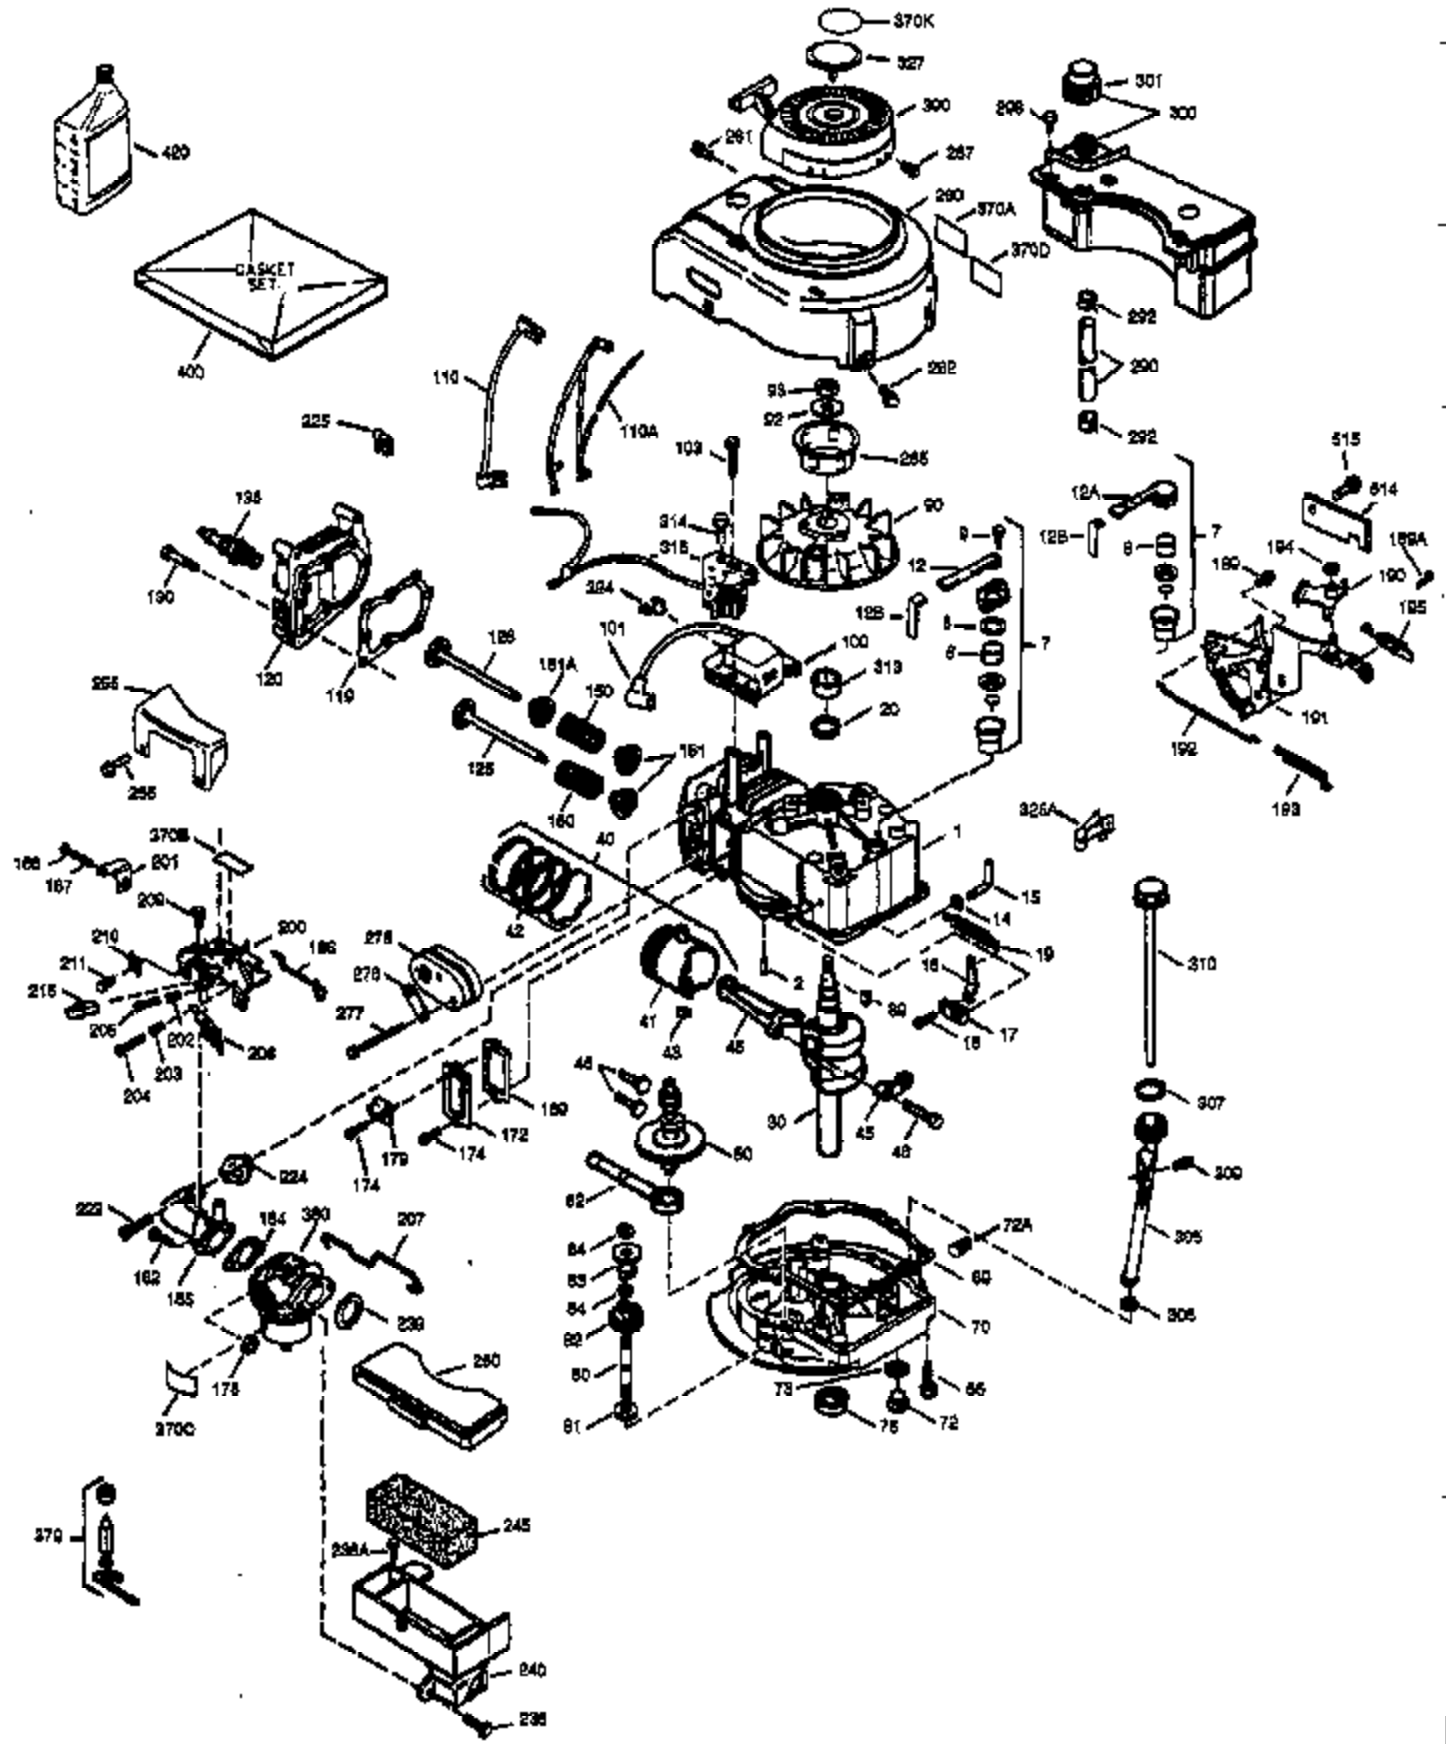

ILLUSTRATION SHOWS TYPICAL PARTS ONLY. ORDER BY PART NUMBER. PARTS NOT LISTED ARE SUPPLIED BY OEM.

VIEW 1 OF 3

Engine Parts List #1

Ref #	Part Number	Qty	Description
1	34429A	1	Cylinder (Incl. 2 & 20)
2	26727	2	Dowel Pin
6	33734	1	Breather Element
7	34214A	1	Breather Ass'y. (Incl. 6, 8, 9 & 12)
8	33735	1	* Breather Gasket
9	30200	2	Screw, 10-24 x 9/16"
12	33886	1	Breather Tube
14	28277	1	Washer
15	30589	1	Governor Rod (Incl. 14)
16	31383A	1	Governor Lever
17	31335	1	Governor Lever Clamp
18	650548	1	Screw, 8-32 x 5/16"
19	31361	1	Extension Spring
20	32600	1	Oil Seal
30	34430	1	Crankshaft
40	35544A	1	Piston, Pin & Ring Set (Std.)
40	35545A	1	Piston, Pin & Ring Set (.010" OS)
40	35546	1	Piston, Pin & Ring Set (.020" OS)
41	35541	1	Piston & Pin Ass'y. (Std.) (Incl. 43)
41	35542	1	Piston & Pin Ass'y. (.010" OS) (Incl. 43)
41	35543	1	Piston & Pin Ass'y. (.020" OS) (Incl. 43)
42	35547A	1	Ring Set (Std.)
42	35548A	1	Ring Set (.010" OS)
42	35549	1	Ring Set (.020" OS)
43	20381	2	Piston Pin Retaining Ring
45	30963B	1	Connecting Rod Ass'y (Incl. 46)
46	32610A	2	Connecting Rod Bolt
48	27241	2	Valve Lifter
50	35992	1	Camshaft (MCR)
52	29914	1	Oil Pump Ass'y.
69	35261	1	* Mounting Flange Gasket
70	35651C	1	Mounting Flange (Incl. 72 thru 83)
72	36083	1	Oil Drain Plug
75	26208	1	Oil Seal
80	30574A	1	Governor Shaft
81	30590A	1	Washer
82	30591	1	Governor Gear Ass'y. (Incl. 81)
83	30588A	1	Governor Spool
86	650488	6	Screw, 1/4-20 x 1-1/4"
89	611004	1	Flywheel Key
90	611112	1	Flywheel
92	650815	1	Belleville Washer
93	650816	1	Flywheel Nut
100	34443A	1	Solid State Ignition
101	610118	1	Spark Plug Cover
103	650814	2	Screw, Torx T-15, 10-24 x 1"
110	36230	1	Ground Wire
119	33015A	1	* Cylinder Head Gasket
120	34342	1	Cylinder Head
125	29313C	1	Exhaust Valve (Std.) (Incl. 151)
125	29315C	1	Exhaust Valve (1/32" OS) (Incl. 151)
126	29314B	1	Intake Valve (Std.) (Incl. 151)
126	29315C	1	Intake Valve (1/32" OS) (Incl. 151)
130	6021A	8	Screw, 5/16-18 x 1-1/2"
135	35395	1	Resistor Spark Plug (RJ19LM)
150	35991	2	Valve Spring
151	31673	2	Valve Spring Cap
169	27234A	1	* Valve Cover Gasket