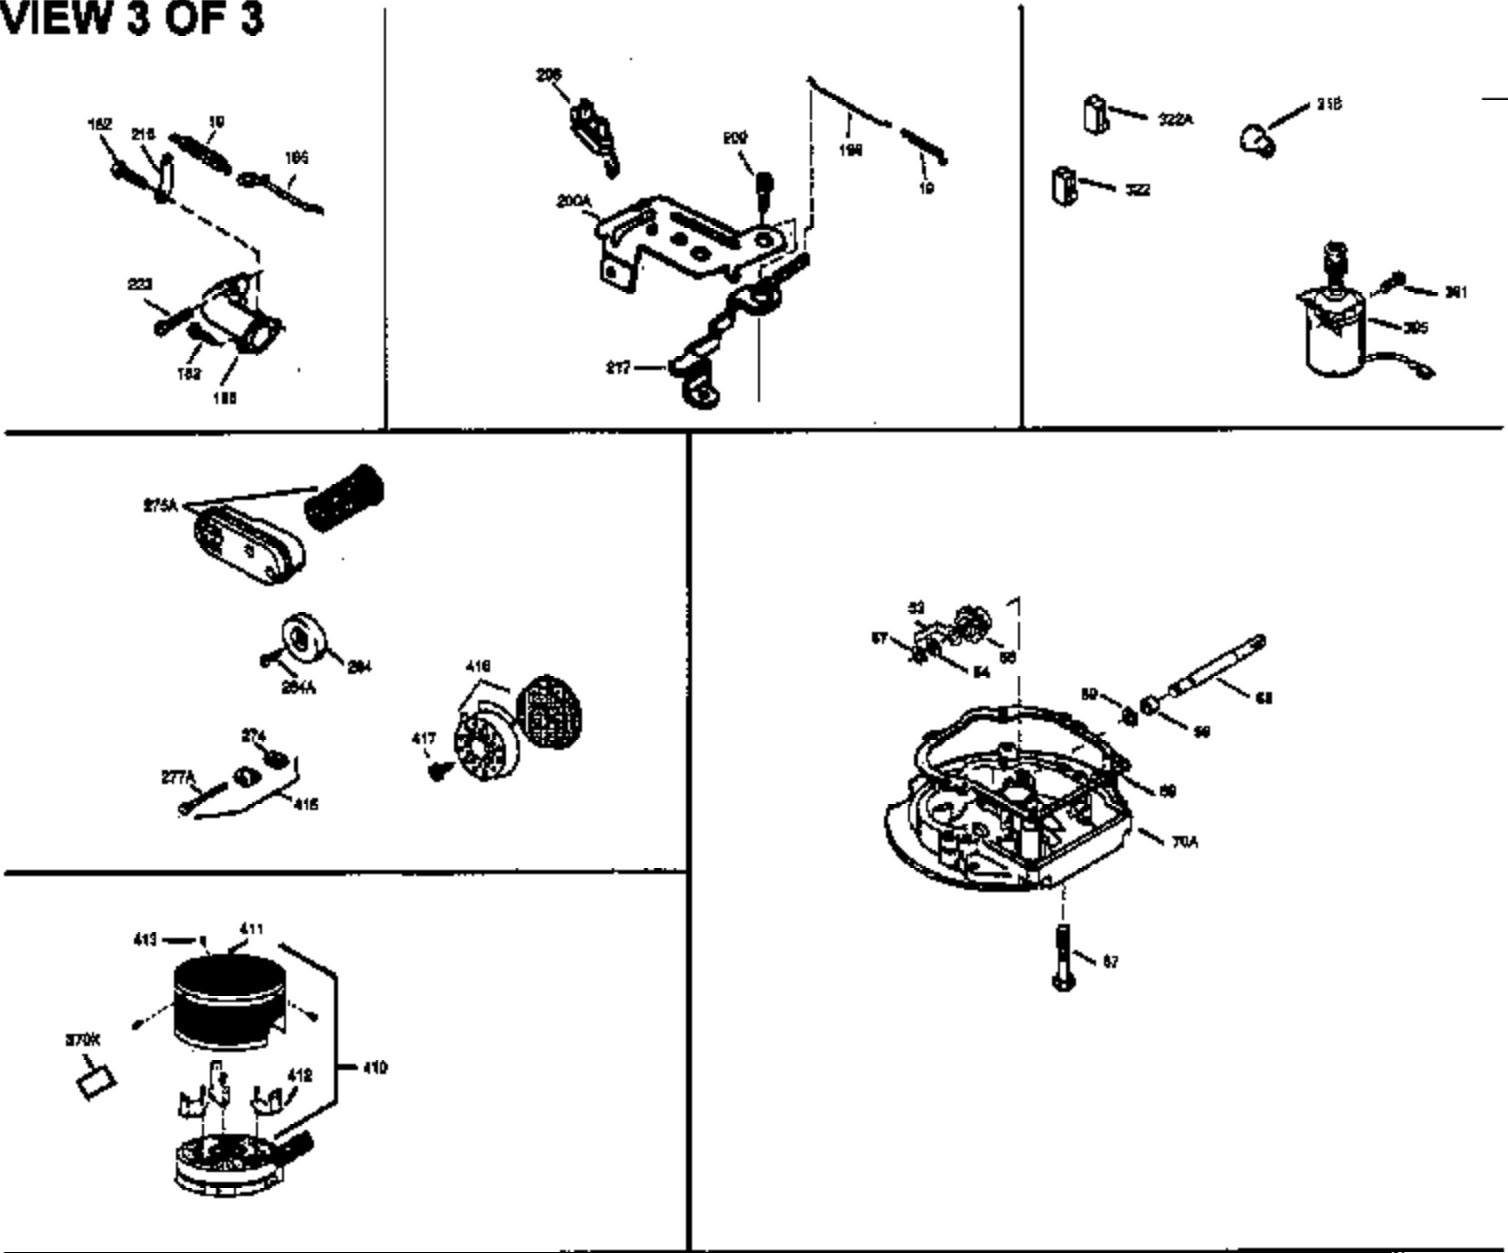

ILLUSTRATION SHOWS TYPICAL PARTS ONLY. ORDER BY PART NUMBER. PARTS NOT LISTED ARE SUPPLIED BY OEM.

VIEW 3 OF 3

Ref #	Part Number	Qty	Description
19	31361		Spring, Extension
69	35261		* Gasket, Mounting flange
182	6201		Screw, 1/4-28 x 7/8"
185	31384A		Pipe, Intake (Incl. 224)
186	34337		Link, Governor spring
206	610973		Terminal
209	30200		Screw, 10-24 x 9/16"
223	650451		Screw, 1/4-20 x 1"
238	650806		Screw, 10-32 x 5/8"
239	34338		* Gasket, Air cleaner
240	34858		Body, Air cleaner
246D	35435		Filter, Pre-Air (Optional)
246	34340		Element, Air cleaner
250	34341A		Cover, Air cleaner
277A	30063		Screw, Torx T-30, 1/4-20 x 1/2" (Use as req.)
370G	34387		Decal, Instruction (Optional)
410	730574		Opt.Debris Screen Kit (Incl.370G,411, 412,413)
411	35596		Debris Screen (Optional)
412	35597		Debris Screen Bracket (Optional)
413	650910		Screw, 8-32 x 1/4 (Optional)
415	730162		Muffler Adapter Kit(In.274,277A)(Use as req.)