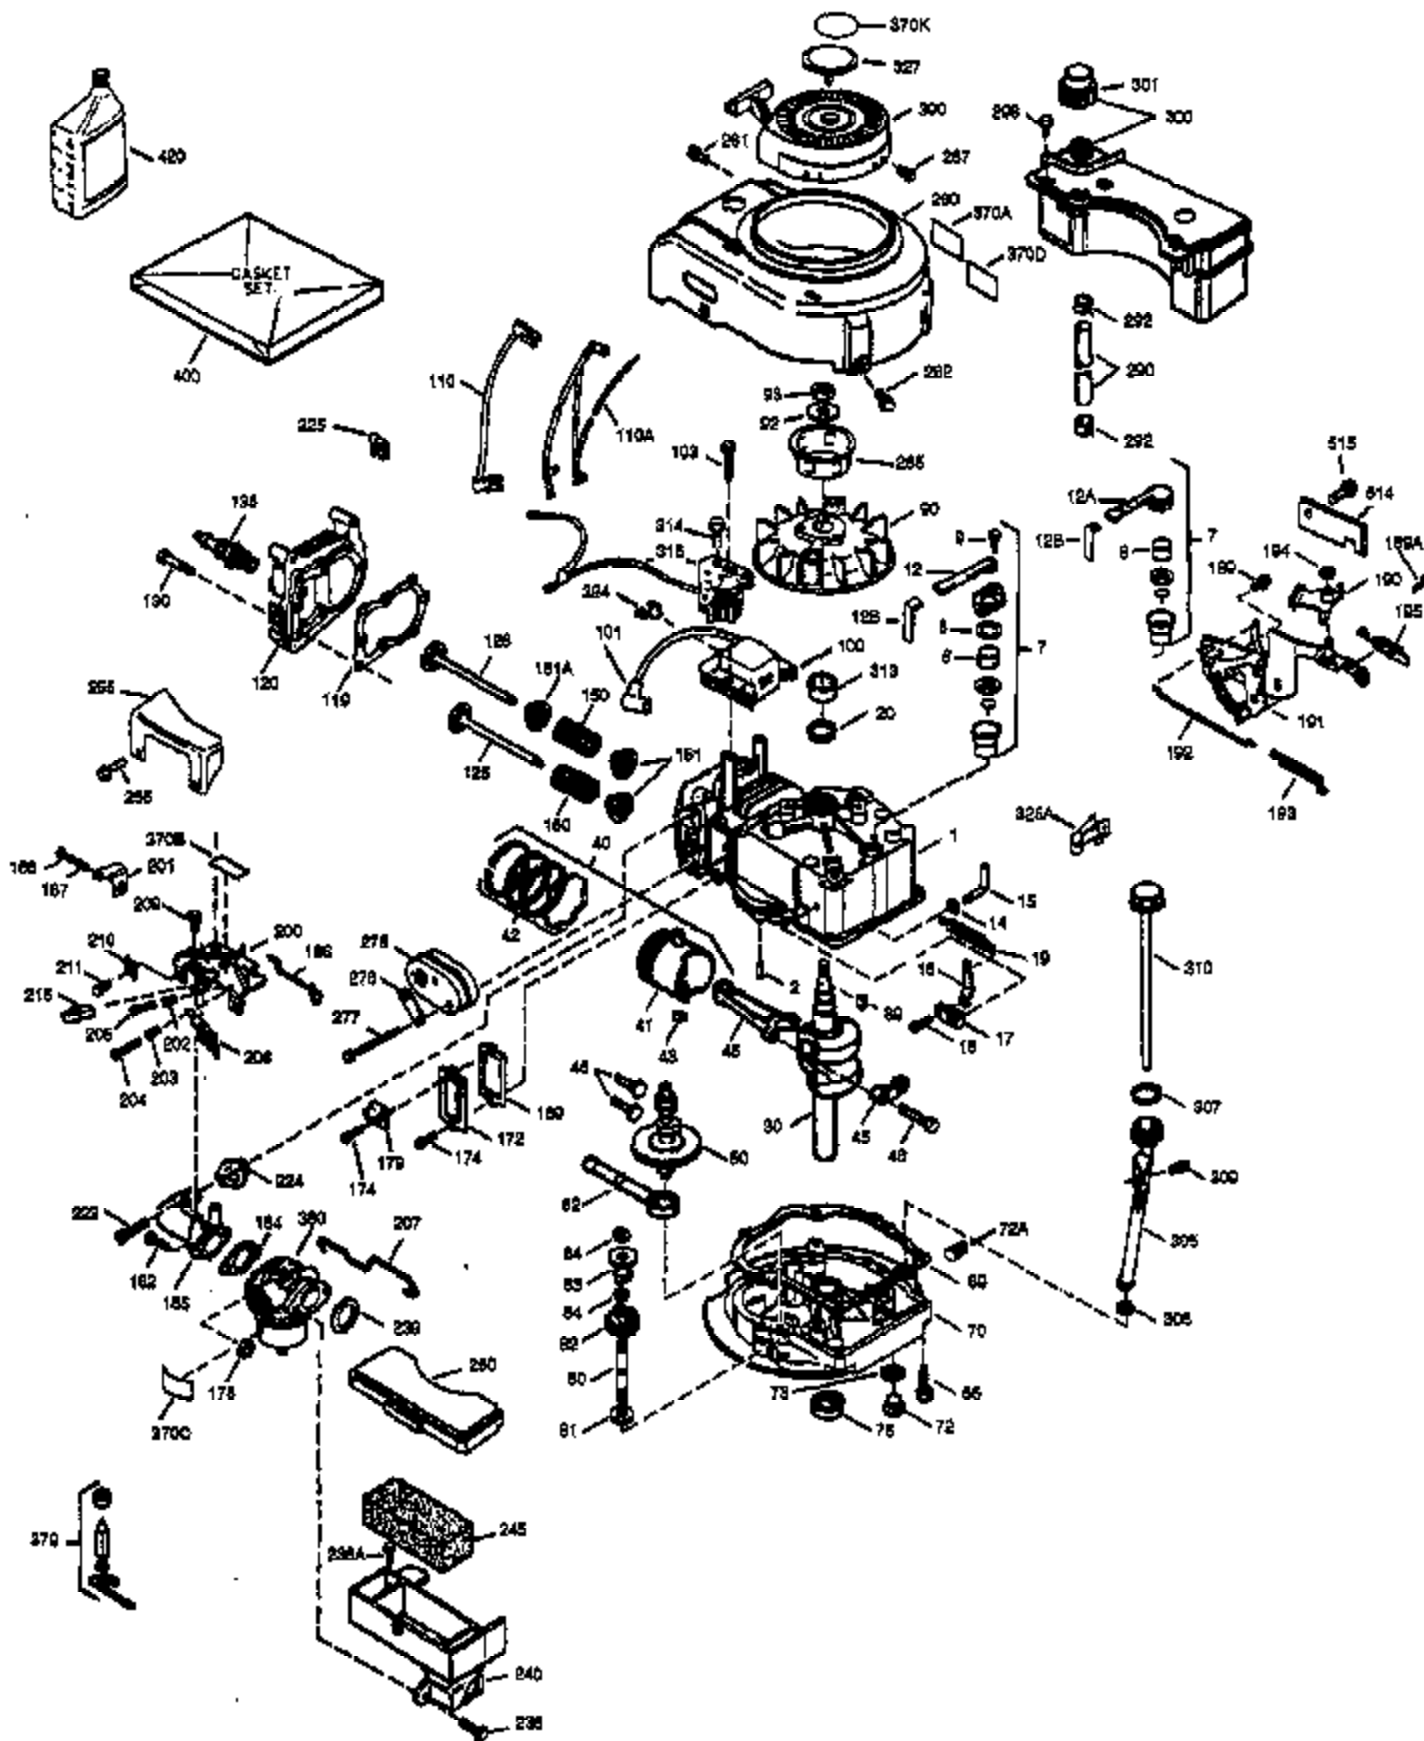

## Engine Parts List #1

Ref #	Part Number	Qty	Description
1	34429A		Cylinder (Incl. 2, 8, 9 & 20) (2-5/8" Bore)
2	26727		Pin, Dowel
6	33734		Element, Breather
7	34214A		Breather Assy. (Incl. 6, 8, 9, 12 & 1 2A)
8	33735		* Gasket, Breather
9	30200		Screw, 10-24 x 9/16"
12	33886		Tube, Breather
14	28277		Washer, Flat
15	30589		Rod, Governor (Incl. 14)
16	31383A		Lever, Governor
17	31335		Clamp, Governor lever
18	650548		Screw, 8-32 x 5/16"
19	31361		Spring, Extension
20	32600		Seal, Oil
30	34430		Crankshaft
40	35544		Piston, Pin & Ring Set (Std.) (2-5/8" Bore)
40	35545		Piston, Pin & Ring Set (.010" OS)
40	35546		Piston, Pin & Ring Set (.020" OS)
41	35541		Piston & Pin Ass'y. (Incl. 43)(Std.)( 2-5/8")
41	35542		Piston & Pin Ass'y. (Incl. 43) (.010" OS)
41	35543		Piston & Pin Ass'y. (Incl. 43) (.020" OS)
42	35547		Ring Set (Std.) (2-5/8" Bore)
42	35548		Ring Set (.010" OS)
42	35549		Ring Set (.020" OS)
43	20381		Ring, Piston pin retaining
45	30963B		Rod Assy., Connecting (Incl. 46)
46	32610A		Bolt, Connecting rod
48	27241		Lifter, Valve
50	33553		Camshaft (MCR)
52	29914		Oil Pump Assy.
69	35261		* Gasket, Mounting flange
70	35651B		Flange Ass'y. (Incl. 72, 73, 75 & 80)
72	30572		Plug, Oil drain (Incl. 73)
73	28833		* Drain Plug Gasket (Not req. W/plastic plug)
75	26208		Seal, Oil
80	30574		Shaft, Governor
81	30590A		Washer, Flat
82	30591		Gear Assy., Governor (Incl. 81)
83	30588A		Spool, Governor
84	29193		Ring, Retaining
86	650488		Screw, 1/4-20 x 1-1/4"
89	611004		Flywheel Key
90	611112		Flywheel
92	650815		Washer, Belleville
93	650816		Nut, Flywheel
100	34443A		Solid State Ignition
101	610118		Cover, Spark plug
103	650814		Screw, Torx T-15, 10-24 x 1"
110	34231		Ground Wire
119	33015A		* Gasket, Head
120	34342		Head, Cylinder
125	29314B		Intake Valve (Std.) (Incl. 151) (Conventional Ports)
125	29315C		Intake Valve (1/32" OS) (Incl. 151) (Conventional Ports)
126	29313C		Exhaust Valve (Std.) (Incl. 151) (Conventional Ports)
126	29315C		Exhaust Valve (1/32" OS) (Incl. 151) (Conventional Ports)
130	6021A		Screw, 5/16-18 x 1-1/2"
135	35395		Resistor Spark Plug (RJ19LM)
150	31672		Spring, Valve