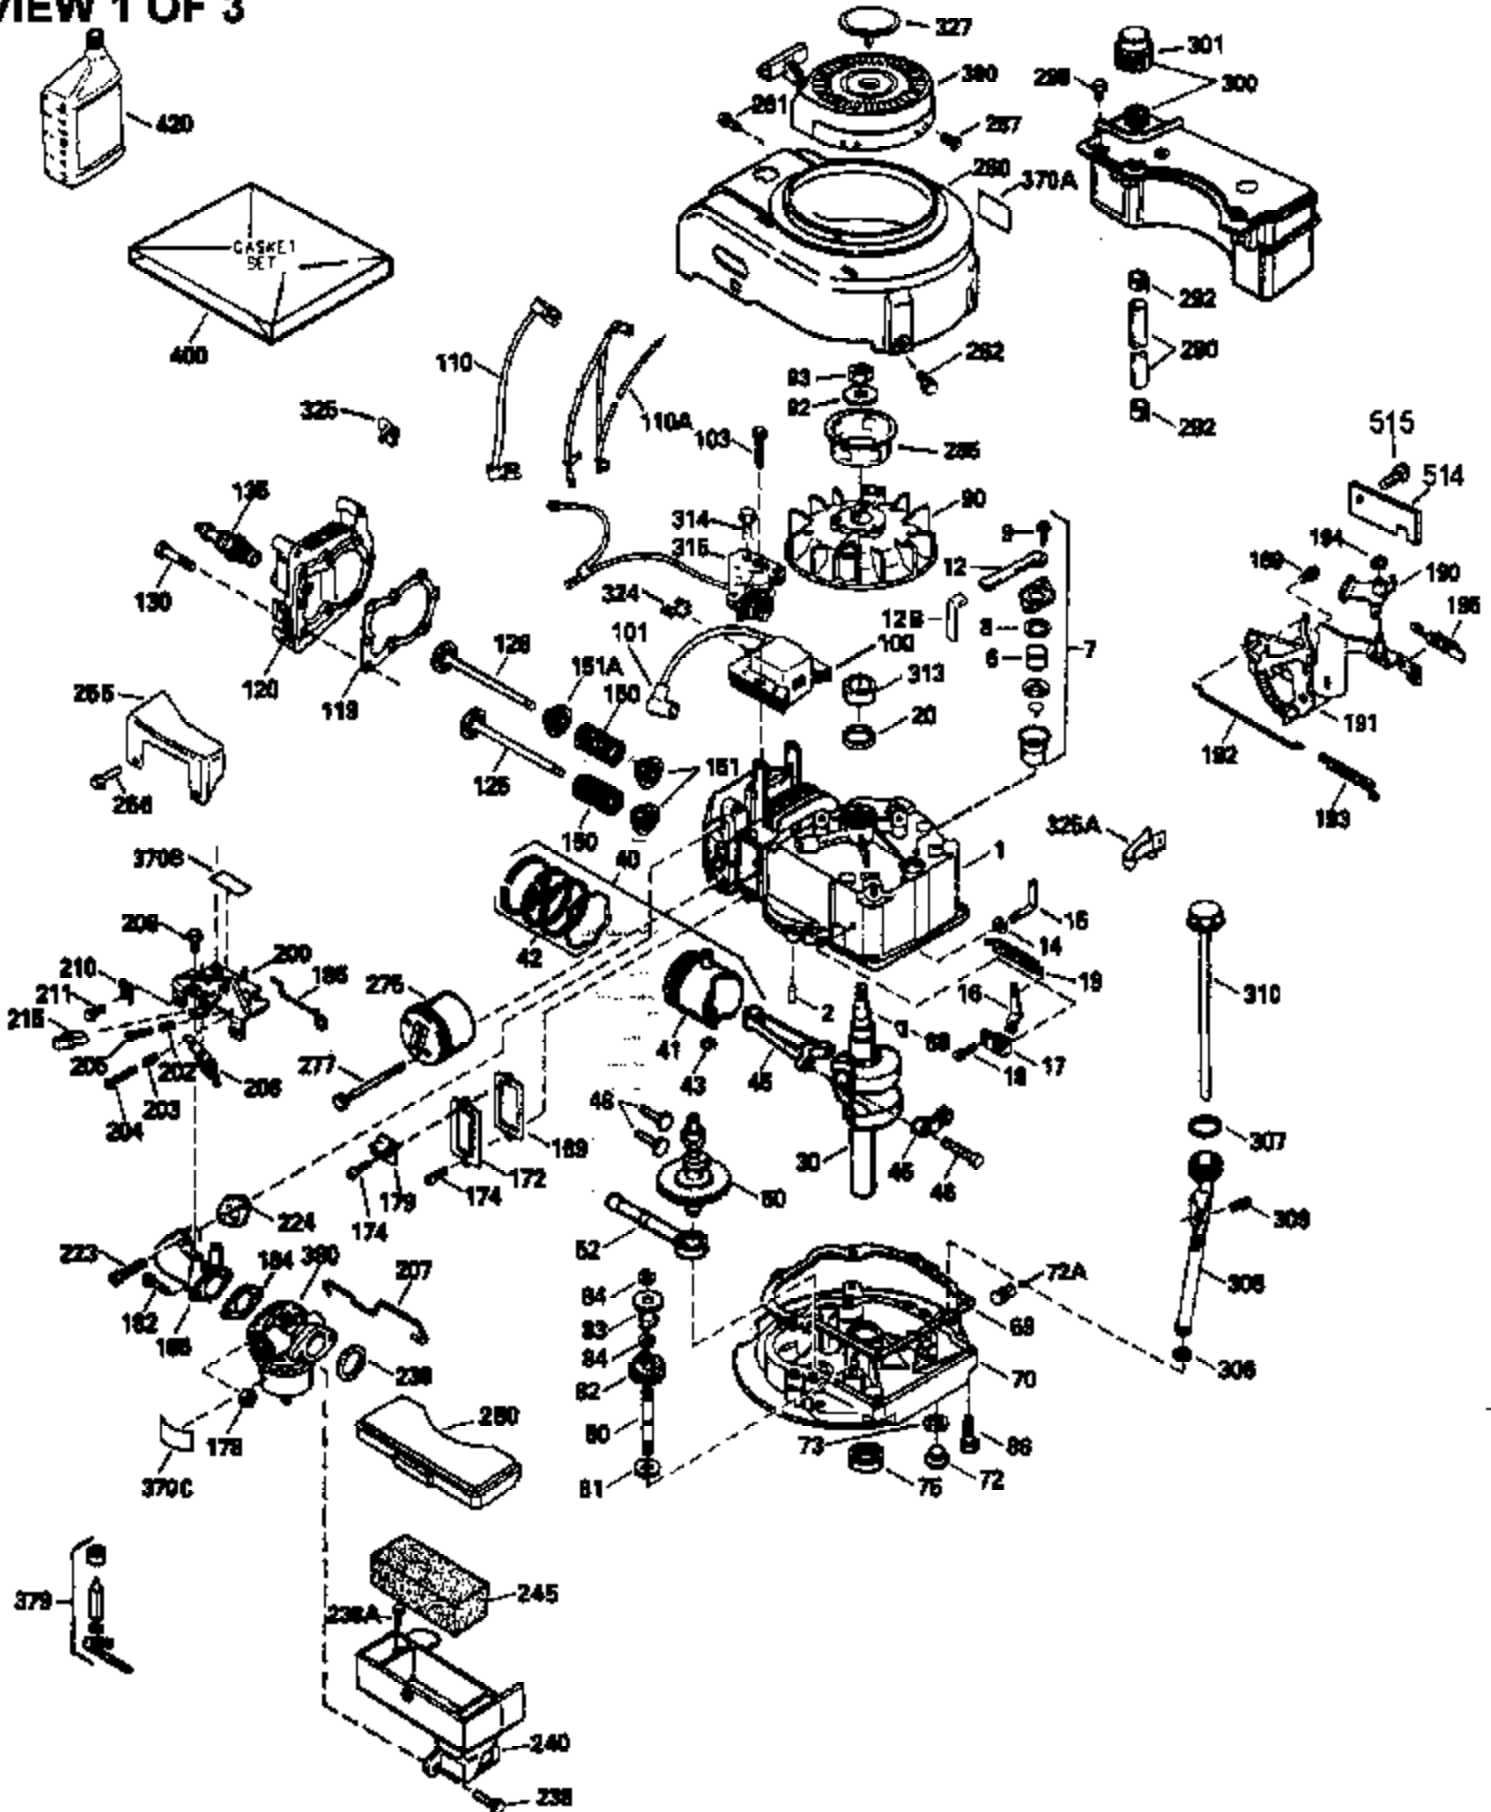

VIEW 1 OF 3

Ref #	Part Number	Qty	Description
1	35010		Cylinder (Incl. 2 & 20)(2-5/8" Bore)
2	26727		Pin, Dowel
6	33734		Element, Breather
7	34214A		Breather Ass'y. (Incl. 6, 8, 9, 12 , & 12A)
8	33735		* Gasket, Breather
9	30200		Screw, 10-24 x 9/16"
12	33886		Tube, Breather
14	28277		Washer, Flat
15	30589		Rod, Governor (Incl. 14)
16	31383A		Lever, Governor
17	31335		Clamp, Governor lever
18	650548		Screw, 8-32 x 5/16"
19	31361		Spring, Extension
20	32600		Seal, Oil
30	34440		Crankshaft
40	35544		Piston, Pin & Ring Set (Std.) (2-5/8" Bore)
40	35545		Piston, Pin & Ring Set (.010" OS)
40	35546		Piston, Pin & Ring Set (.020" OS)
41	35541		Piston & Pin Ass'y. (Incl. 43)(Std.) (2-5/8")
41	35542		Piston & Pin Ass'y. (Incl. 43) (.010" OS)
41	35543		Piston & Pin Ass'y. (Incl. 43) (.020" OS)
42	35547		Ring Set (Std.) (2-5/8" Bore)
42	35548		Ring Set (.010" OS)
42	35549		Ring Set (.020" OS)
43	20381		Ring, Piston pin retaining
45	30963B		Rod Assy., Connecting (Incl. 46)
46	32610A		Bolt, Connecting rod
48	27241		Lifter, Valve
50	33553		Camshaft (MCR)
52	29914		Oil Pump Assy.
69	35261		* Gasket, Mounting flange
70	35651B		Flange Ass'y. (Incl. 72, 73, 75 & 80)
72	30572		Plug, Oil drain (Incl. 73)
73	28833		* Drain Plug Gasket (Not req. W/plastic plug)
75	26208		Seal, Oil
80	30574		Shaft, Governor
81	30590A		Washer, Flat
82	30591		Gear Assy., Governor (Incl. 81)
83	30588A		Spool, Governor
84	29193		Ring, Retaining
86	650488		Screw, 1/4-20 x 1-1/4"
89	611004		Flywheel Key
90	611112		Flywheel
92	650815		Washer, Belleville
93	650816		Nut, Flywheel
100	34443A		Solid State Ignition
100	730207		Magneto-to-Solid State Conv. Kit (Includes solid state module, solid state flywheel key, and instructions.) (Use as required on external ignition engines only.)
101	610118		Cover, Spark plug (Use as required)
103	650814		Screw, Torx T-15, 10-24 x 1"
110	34961		Ground Wire
118	730194		Rope Guide Kit (Use as required)
119	33015A		* Gasket, Head
120	34342		Head, Cylinder
125	29314B		Intake Valve (Std.) (Incl. 151) (Conventional Ports)
125	29315C		Intake Valve (1/32" OS) (Incl. 151) (Conventional Ports)