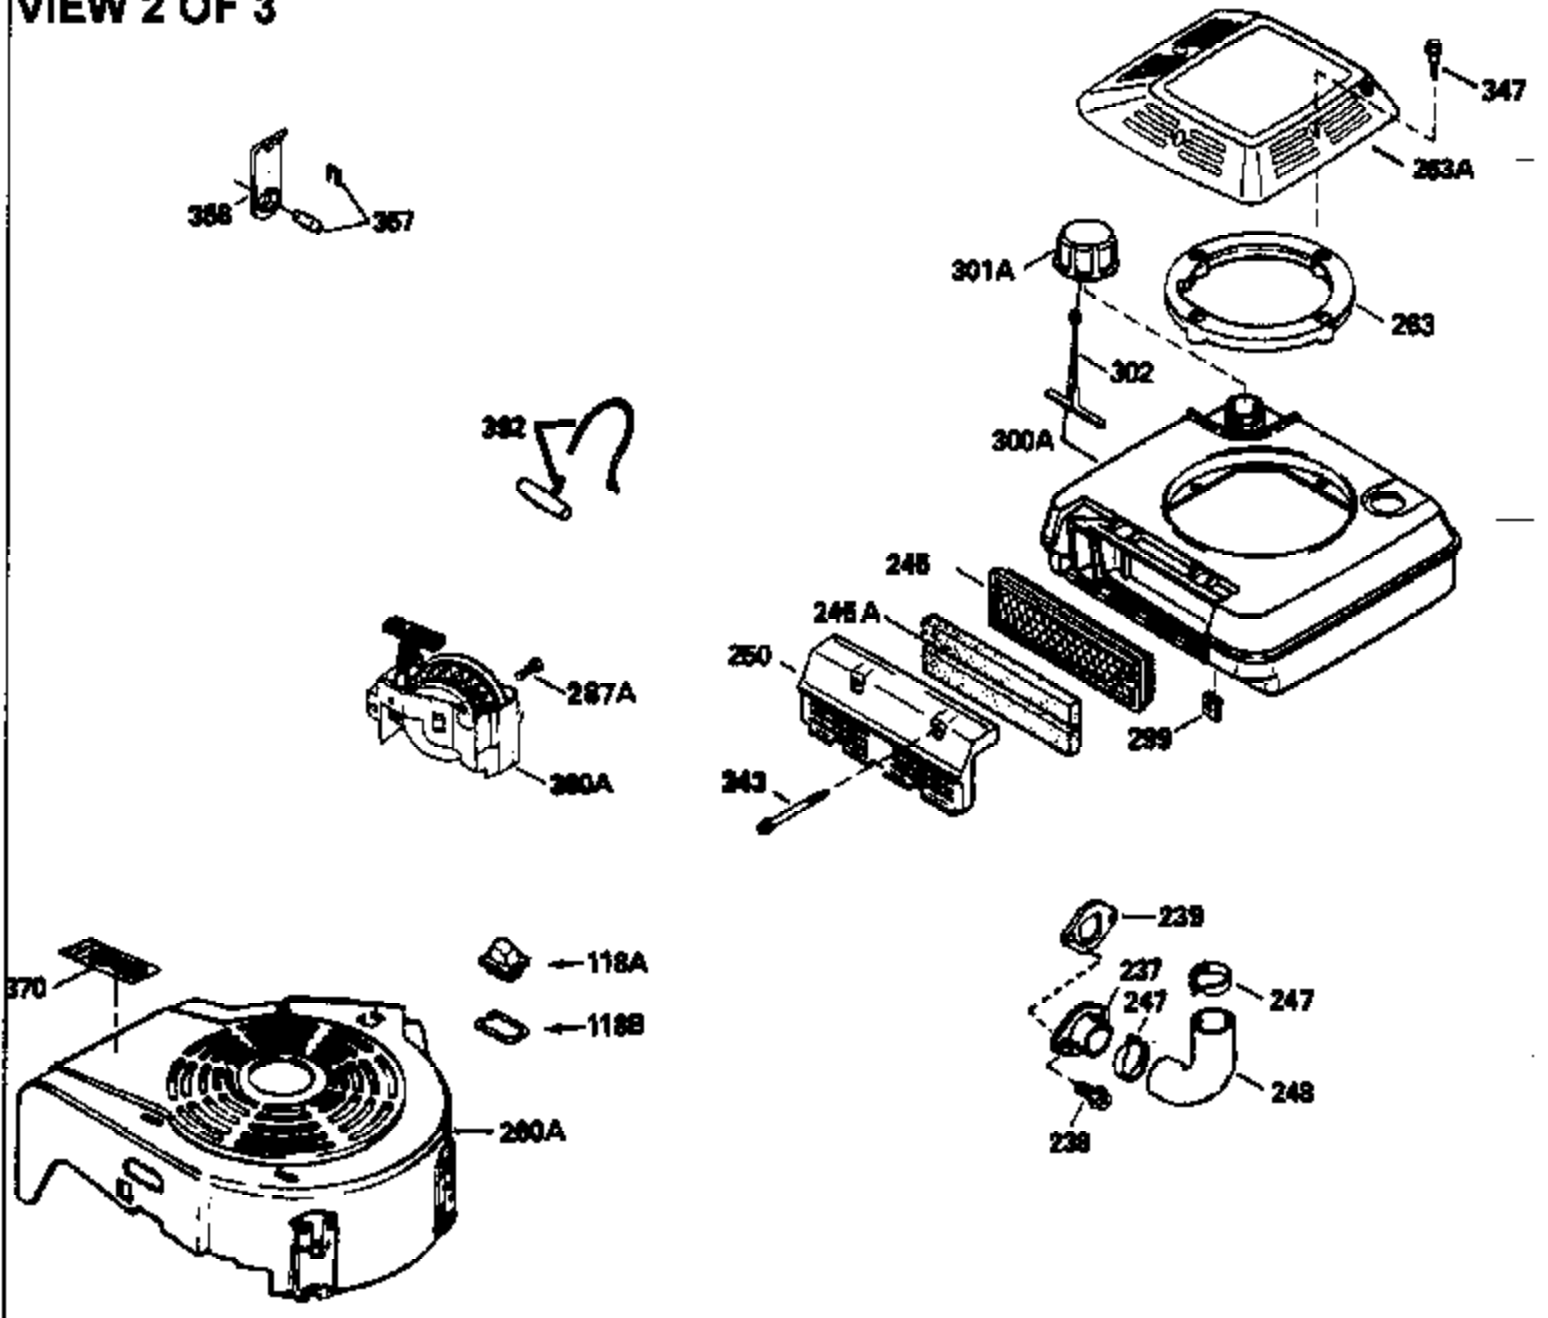

VIEW 2 OF 3

Ref #	Part Number	Qty	Description
118	730194		Rope Guide Kit (Use as required)
238	650806		Screw, 10-32 x 5/8"
239	34338		* Gasket, Air cleaner
246	34340		Element, Air cleaner
246E	35435		Filter, Pre-air (Use as required)
250	34341A		Cover, Air cleaner
260B	35484		Housing, Blower
287A	650735		Screw, 10-24 x 3/8" (Use as required)
287A			Pop Rivet (3/16" Dia.) (Purchase locally)
287B	650884		Screw, 8-32 x 1/2"
300A	34476		Fuel Tank (Incl. 292 & 301)
370H	34387		Decal, Instruction (Optional)
370J	34870		Decal, Instruction (Optional)
390B	590621		Rewind Starter (Refer to Division 5, Section C, page 34 or Fiche 8A, Grid G-5 for breakdown)
425	730571		Starter Muff Kit (Incl.370J,426,427)(Opt.)
426	32203		Starter Air Cleaner (Optional)
427	32204		Starter Air Cleaner Bracket (Optional)
436	611006		Stator Plate Ass'y.(Incl.377,378,437, 442-448)
437	30551		Spring, Breaker box cover
438	610947		Cover, Dust
439	610955		Gasket, Stator cover
440	30992		Cam, Breaker
442	610385		Washer
443	610408		Nut, 8-32
444	29181		Breaker Fastening Screw & Washer
445	610593		Condenser Fastening Screw
446	33356		Terminal, Ground