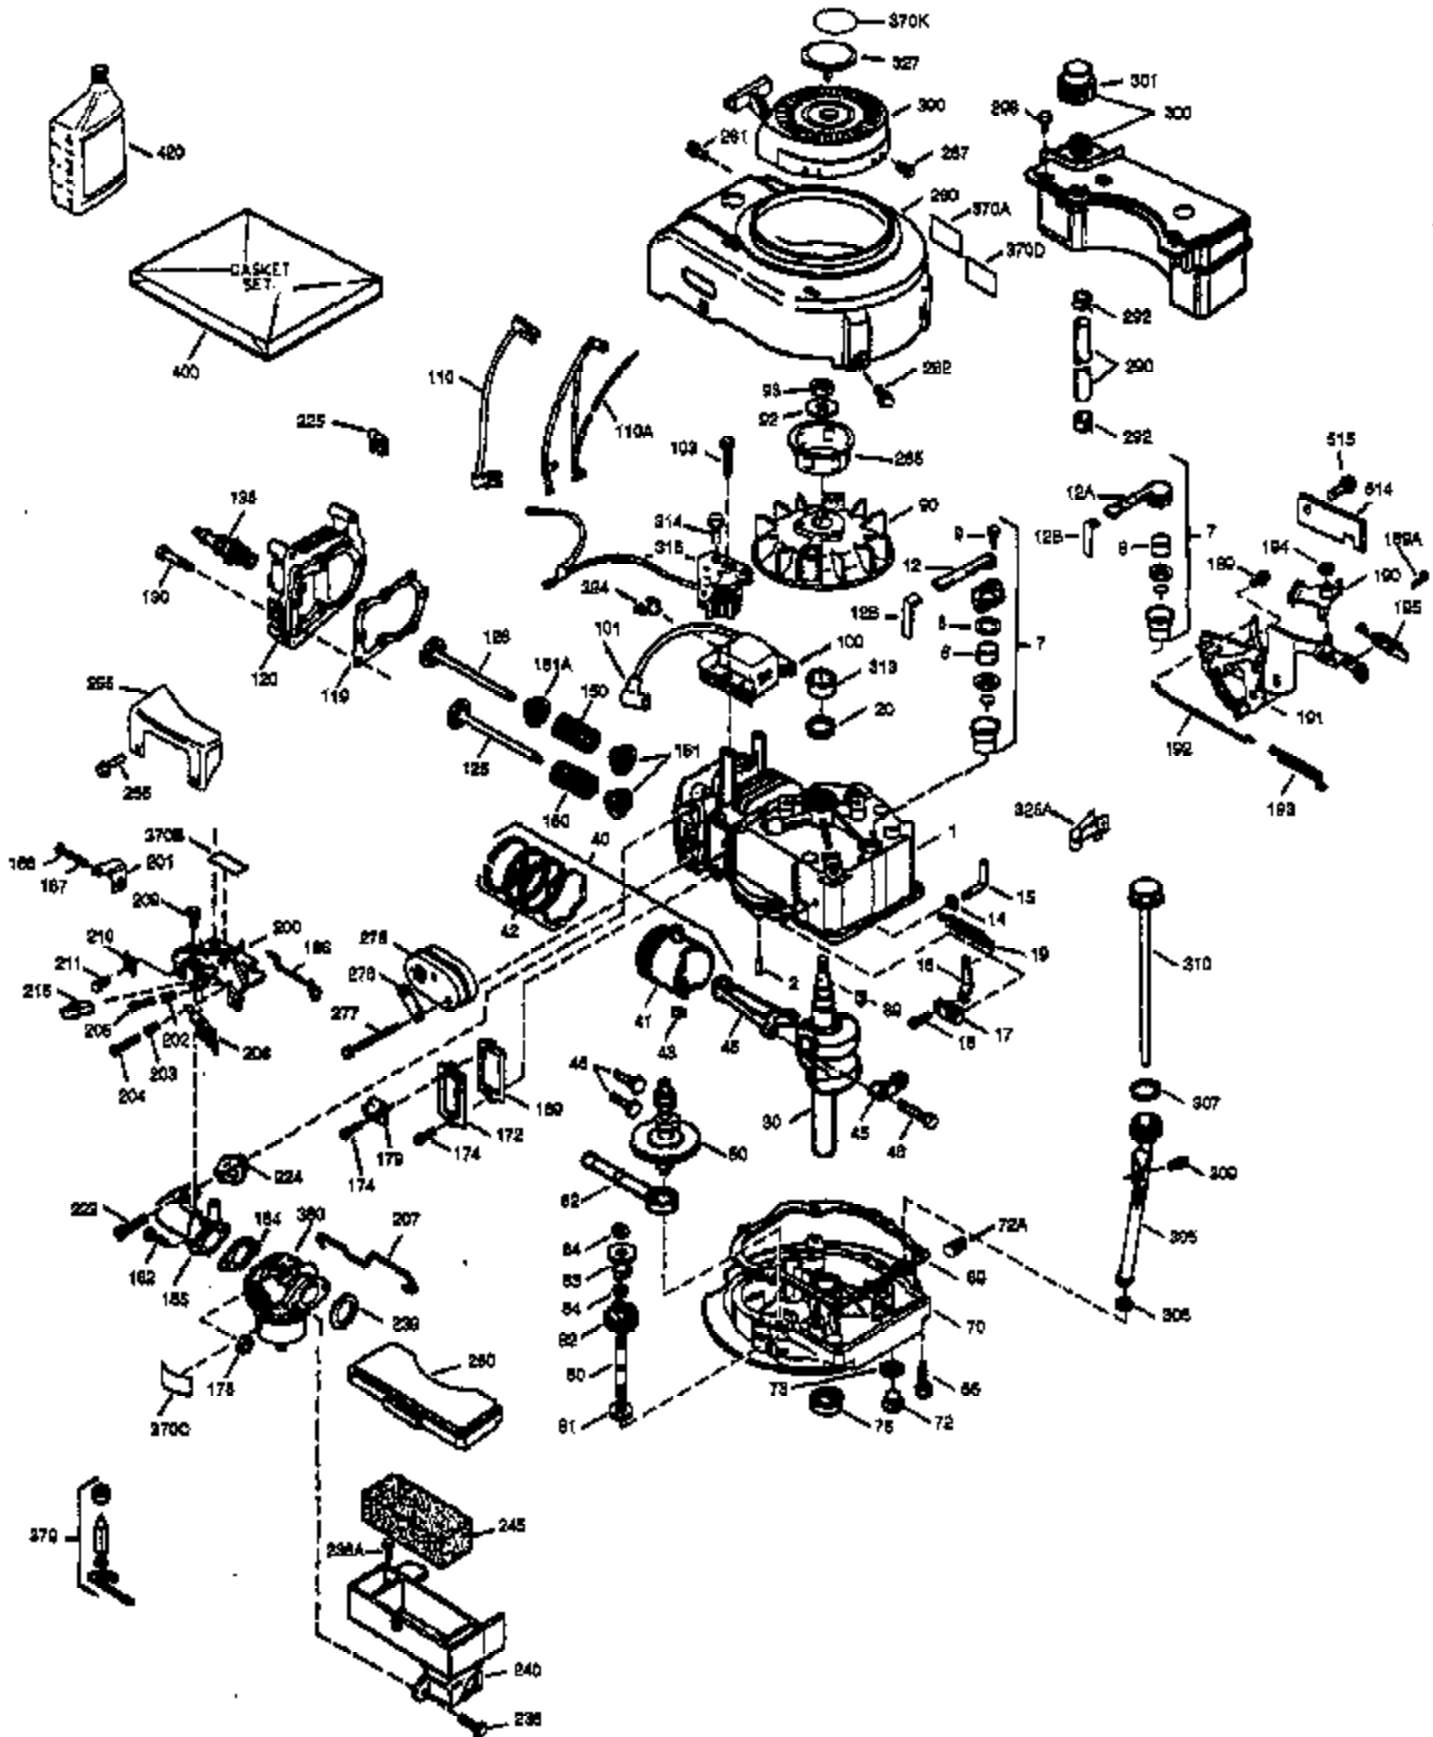

ILLUSTRATION SHOWS TYPICAL PARTS ONLY. ORDER BY PART NUMBER. PARTS NOT LISTED ARE SUPPLIED BY OEM.

VIEW 1 OF 3

Engine Parts List #1

Ref #	Part Number	Qty	Description
1	35010	1	Cylinder (Incl. 2 & 20)
2	26727	2	Dowel Pin
6	33734	1	Breather Element
7	34214A	1	Breather Ass'y. (Incl. 6, 8, 9 & 12)
8	33735	1	* Breather Gasket
9	30200	2	Screw, 10-24 x 9/16"
12	33886	1	Breather Tube
14	28277	1	Washer
15	30589	1	Governor Rod (Incl. 14)
16	31383A	1	Governor Lever
17	31335	1	Governor Lever Clamp
18	650548	1	Screw, 8-32 x 5/16"
19	31361	1	Extension Spring
20	32600	1	Oil Seal
30	35483	1	Crankshaft
40	35544A	1	Piston, Pin & Ring Set (Std.)
40	35545A	1	Piston, Pin & Ring Set (.010" OS)
40	35546	1	Piston, Pin & Ring Set (.020" OS)
41	35541	1	Piston & Pin Ass'y. (Std.) (Incl. 43)
41	35542	1	Piston & Pin Ass'y. (.010" OS) (Incl. 43)
41	35543	1	Piston & Pin Ass'y. (.020" OS) (Incl. 43)
42	35547A	1	Ring Set (Std.)
42	35548A	1	Ring Set (.010" OS)
42	35549	1	Ring Set (.020" OS)
43	20381	2	Piston Pin Retaining Ring
45	30963B	1	Connecting Rod Ass'y (Incl. 46)
46	32610A	2	Connecting Rod Bolt
48	27241	2	Valve Lifter
50	35992	1	Camshaft (MCR)
52	29914	1	Oil Pump Ass'y.
69	35261	1	* Mounting Flange Gasket
70	34311D	1	Mounting Flange (Incl. 72 thru 83)
72	36083	1	Oil Drain Plug
72A	9556	1	Oil Drain Plug
75	27897	1	Oil Seal
80	30574A	1	Governor Shaft
81	30590A	1	Washer
82	30591	1	Governor Gear Ass'y. (Incl. 81)
83	30588A	1	Governor Spool
86	650488	6	Screw, 1/4-20 x 1-1/4"
89	611004	1	Flywheel Key
90	611112	1	Flywheel
92	650815	1	Belleville Washer
93	650816	1	Flywheel Nut
100	34443A	1	Solid State Ignition
101	610118	1	Spark Plug Cover
103	650814	2	Screw, Torx T-15, 10-24 x 1"
110	36230	1	Ground Wire
119	33015A	1	* Cylinder Head Gasket
120	34342	1	Cylinder Head
125	29313C	1	Exhaust Valve (Std.) (Incl. 151)
125	29315C	1	Exhaust Valve (1/32" OS) (Incl. 151)
126	29314B	1	Intake Valve (Std.) (Incl. 151)
126	29315C	1	Intake Valve (1/32" OS) (Incl. 151)
130	6021A	8	Screw, 5/16-18 x 1-1/2"
135	35395	1	Resistor Spark Plug (RJ19LM)
150	35991	2	Valve Spring
151	31673	2	Valve Spring Cap