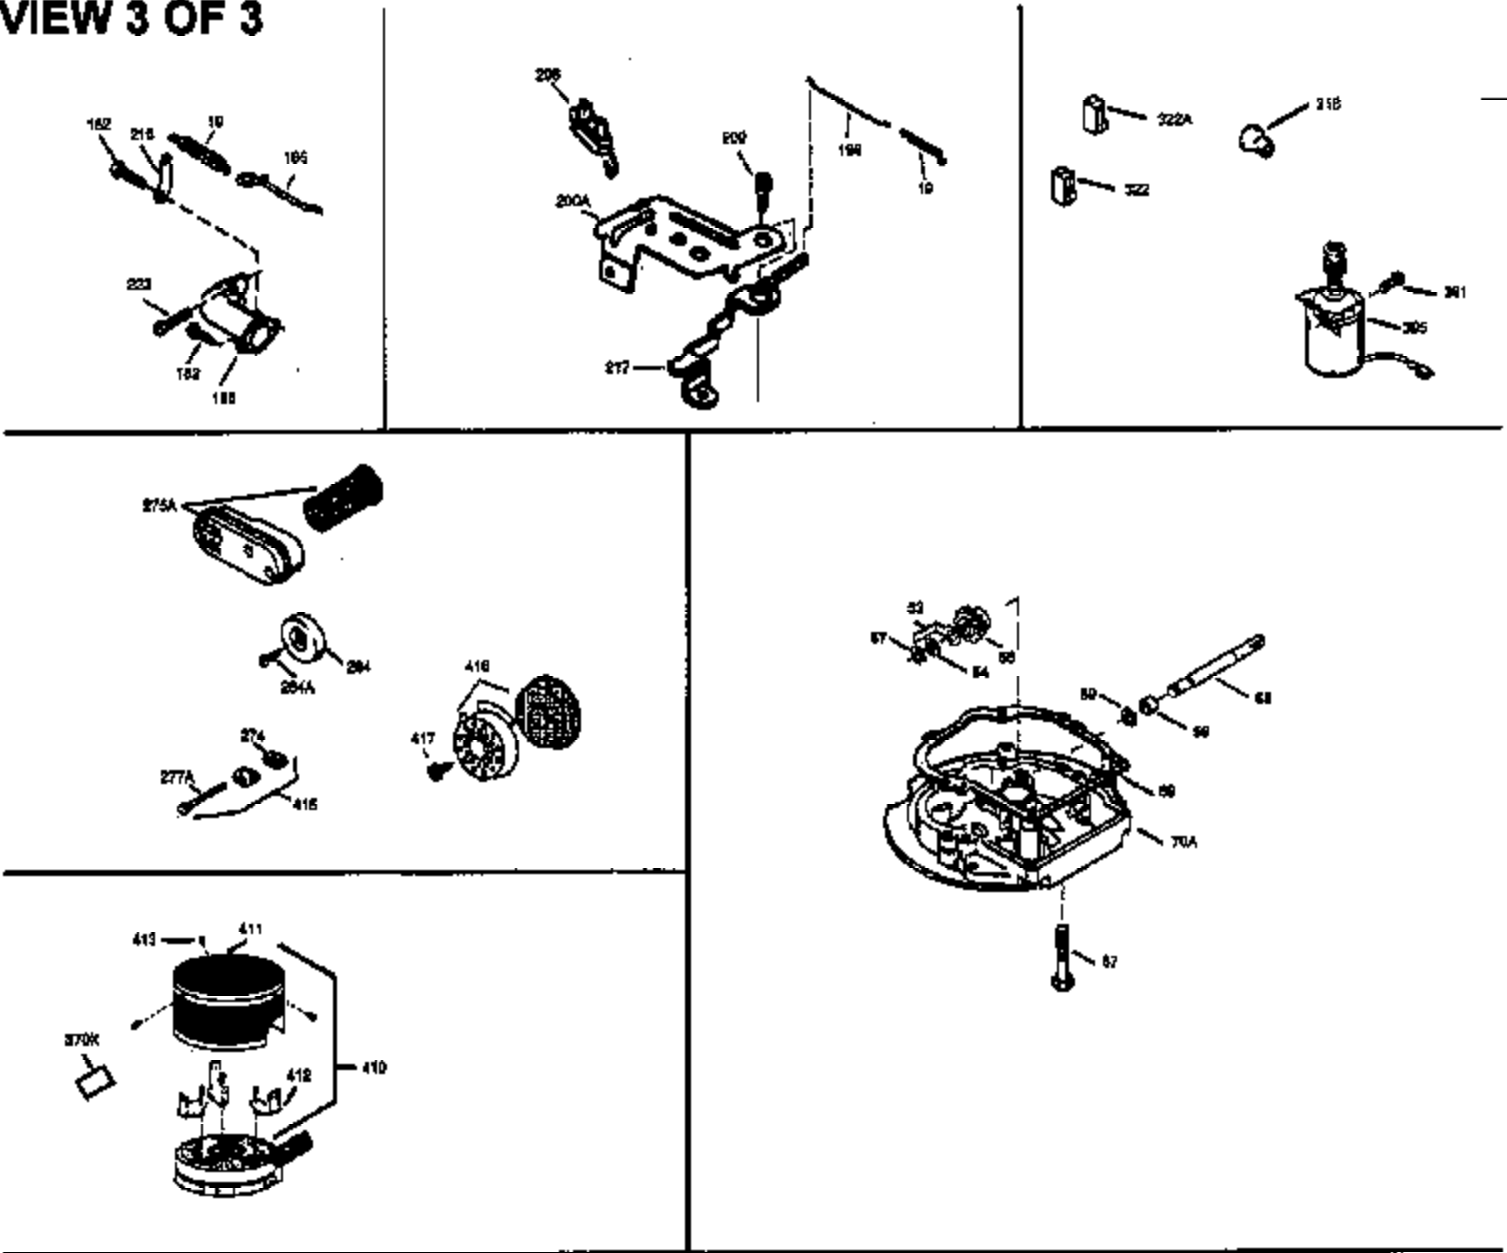

ILLUSTRATION SHOWS TYPICAL PARTS ONLY. ORDER BY PART NUMBER. PARTS NOT LISTED ARE SUPPLIED BY OEM.

VIEW 3 OF 3

Ref #	Part Number	Qty	Description
19	31361	1	Extension Spring
69	35261	1	* Mounting Flange Gasket
182	6201	2	Screw, 1/4-28 x 7/8"
185	31384A	1	Intake Pipe (Incl. 224)
186	34337	1	Governor Link
206	610973	1	Terminal
209	30200	2	Screw, 10-24 x 9/16"
223	650451	2	Screw, 1/4-20 x 1"
238	650806	2	Screw, 10-32 x 5/8"
239	34338	1	* Air Cleaner Gasket
240	34858	1	Air Cleaner Body
245	34340	1	Air Cleaner Filter
250	34341B	1	Air Cleaner Cover
284A	650760	1	Screw, 8-32 x 3/8"
284	34422	1	Muffler Deflector