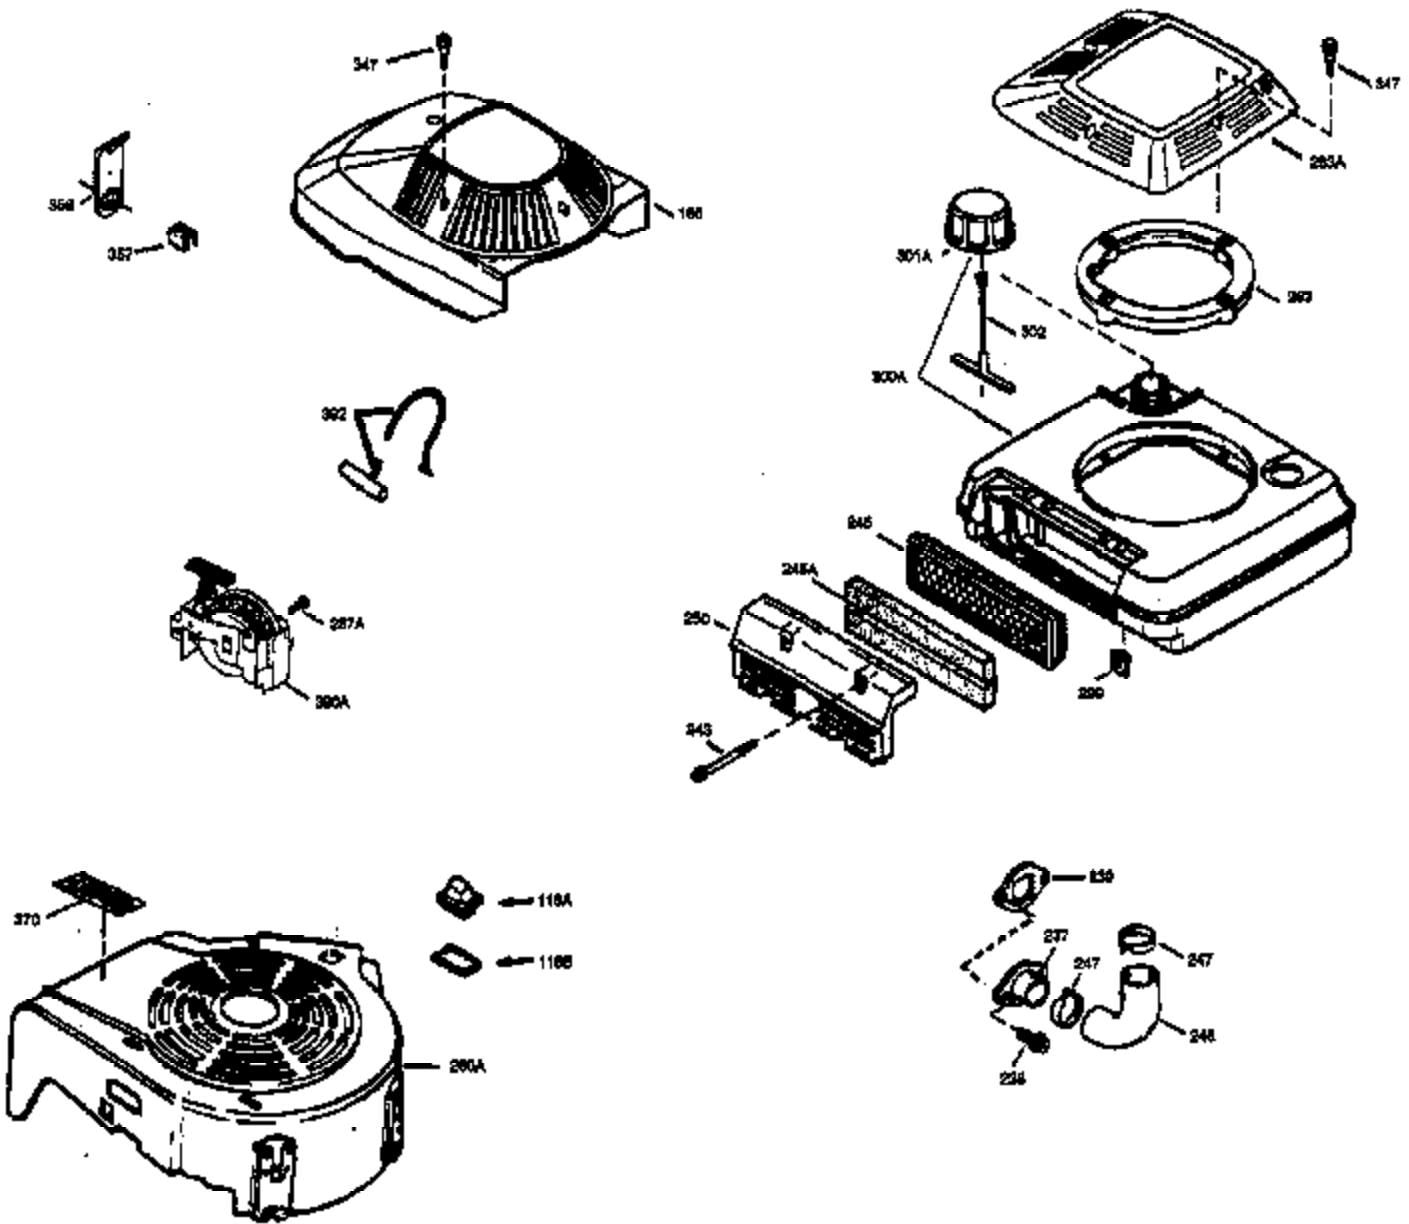

ILLUSTRATION SHOWS TYPICAL PARTS ONLY. ORDER BY PART NUMBER. PARTS NOT LISTED ARE SUPPLIED BY OEM.
VIEW 2 OF 3

Ref #	Part Number	Qty	Description
238	650806	2	Screw, 10-32 x 5/8"
239	34338	1	* Air Cleaner Gasket
245	34340	1	Air Cleaner Filter
250	34341B	1	Air Cleaner Cover
357	36412	1	Starter Rope Retainer