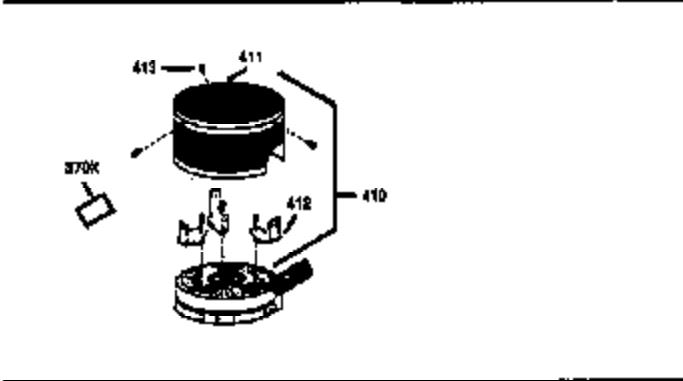

ILLUSTRATION SHOWS TYPICAL PARTS ONLY. ORDER BY PART NUMBER. PARTS NOT LISTED ARE SUPPLIED BY OEM.

VIEW 3 OF 3

Ref #	Part Number	Qty	Description
19	31361	1	Extension Spring
69	35261	1	* Mounting Flange Gasket
182	6201	2	Screw, 1/4-28 x 7/8"
185	31384A	1	Intake Pipe (Incl. 224)
186	34337	1	Governor Link
209	30200	2	Screw, 10-24 x 9/16"
223	650451	2	Screw, 1/4-20 x 1"
238	650806	2	Screw, 10-32 x 5/8"
239	34338	1	* Air Cleaner Gasket
240	34858	1	Air Cleaner Body
245	34340	1	Air Cleaner Filter
250	34341B	1	Air Cleaner Cover
284A	650760	1	Screw, 8-32 x 3/8"
284	32431	1	Muffler Deflector
354	35025	1	Staple