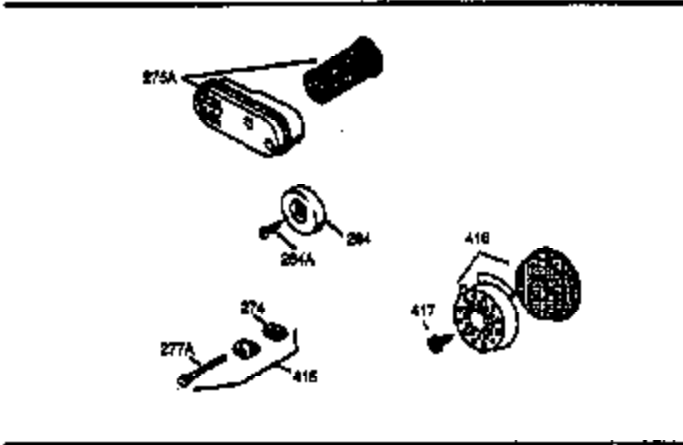

ILLUSTRATION SHOWS TYPICAL PARTS ONLY. ORDER BY PART NUMBER. PARTS NOT LISTED ARE SUPPLIED BY OEM.

VIEW 3 OF 3

Ref #	Part Number	Qty	Description
19	31361	1	Extension Spring
69	35261	1	* Mounting Flange Gasket
182	6201	2	Screw, 1/4-28 x 7/8"
185	31384A	1	Intake Pipe (Incl. 224)
186	34337	1	Governor Link
209	30200	2	Screw, 10-24 x 9/16"
223	650451	2	Screw, 1/4-20 x 1"
238	650806	2	Screw, 10-32 x 5/8"
239	34338	1	* Air Cleaner Gasket
240	34858	1	Air Cleaner Body
245	34340	1	Air Cleaner Filter
250	34341B	1	Air Cleaner Cover
284A	650760	1	Screw, 8-32 x 3/8"
284	32431	1	Muffler Deflector
354	35025	1	Staple