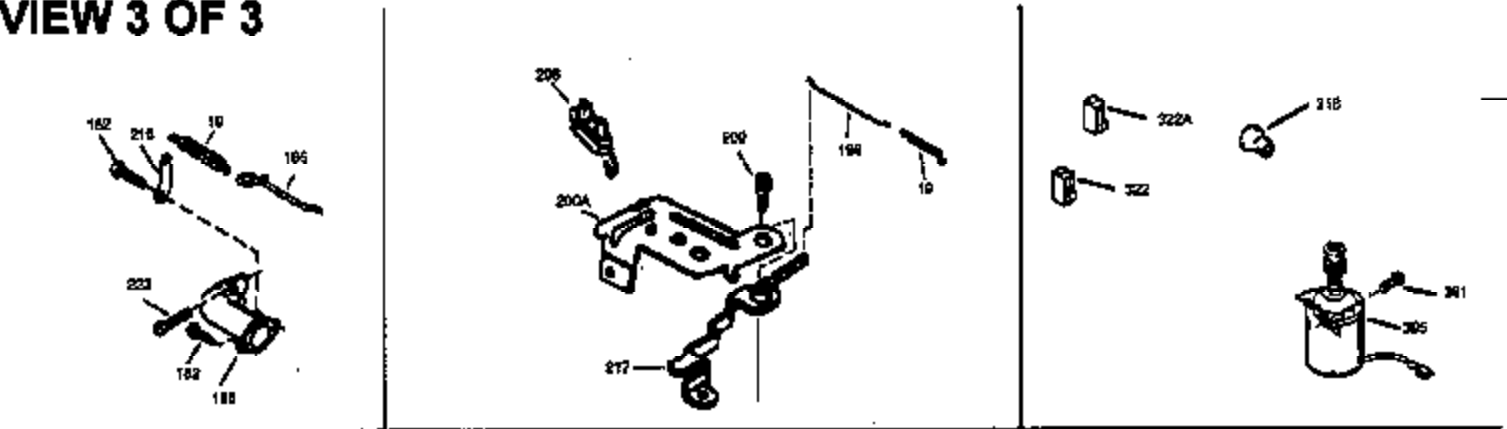

ILLUSTRATION SHOWS TYPICAL PARTS ONLY. ORDER BY PART NUMBER. PARTS NOT LISTED ARE SUPPLIED BY OEM.

VIEW 3 OF 3

Ref #	Part Number	Qty	Description
19	31361	1	Extension Spring
69	35261	1	* Mounting Flange Gasket
182	6201	2	Screw, 1/4-28 x 7/8"
185	31384A	1	Intake Pipe (Incl. 224)
186	34337	1	Governor Link
209	30200	2	Screw, 10-24 x 9/16"
223	650451	2	Screw, 1/4-20 x 1"
238	650806	2	Screw, 10-32 x 5/8"
239	34338	1	* Air Cleaner Gasket
240	34858	1	Air Cleaner Body
245	34340	1	Air Cleaner Filter
250	34341B	1	Air Cleaner Cover
284A	650760	1	Screw, 8-32 x 3/8"
284	32431	1	Muffler Deflector
354	35025	1	Staple