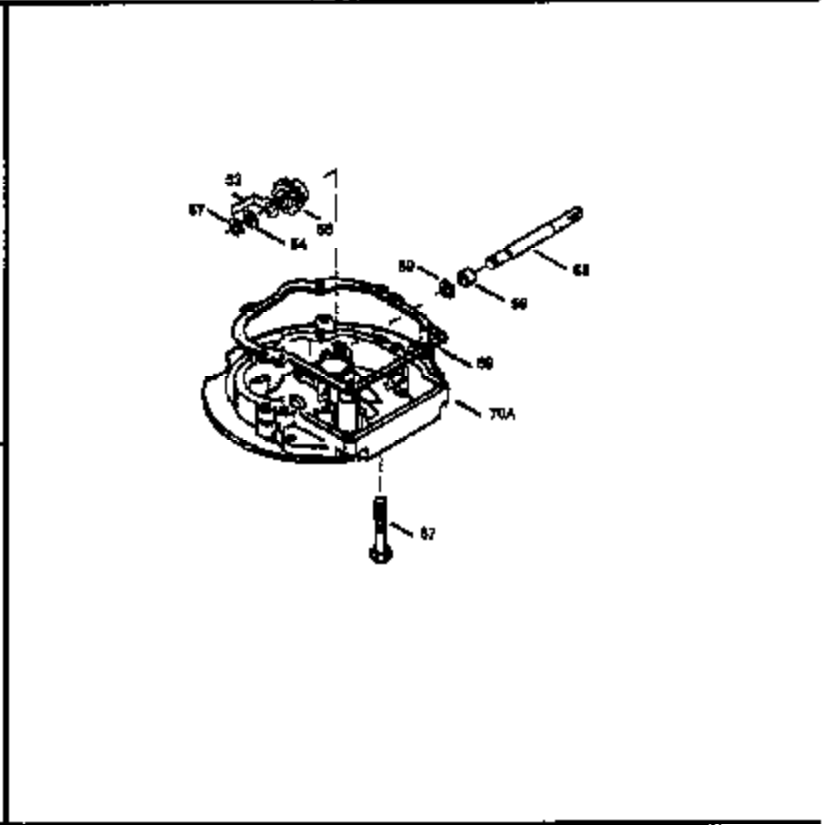

ILLUSTRATION SHOWS TYPICAL PARTS ONLY. ORDER BY PART NUMBER. PARTS NOT LISTED ARE SUPPLIED BY OEM.

VIEW 3 OF 3

Ref #	Part Number	Qty	Description
19	31361	1	Extension Spring
69	35261	1	* Mounting Flange Gasket
182	6201	2	Screw, 1/4-28 x 7/8"
185	31384A	1	Intake Pipe (Incl. 224)
186	34337	1	Governor Link
209	30200	2	Screw, 10-24 x 9/16"
223	650451	2	Screw, 1/4-20 x 1"
238	650806	2	Screw, 10-32 x 5/8"
239	34338	1	* Air Cleaner Gasket
240	34858	1	Air Cleaner Body
245	34340	1	Air Cleaner Filter
250	34341B	1	Air Cleaner Cover
284A	650760	1	Screw, 8-32 x 3/8"
284	32431	1	Muffler Deflector
354	35025	1	Staple