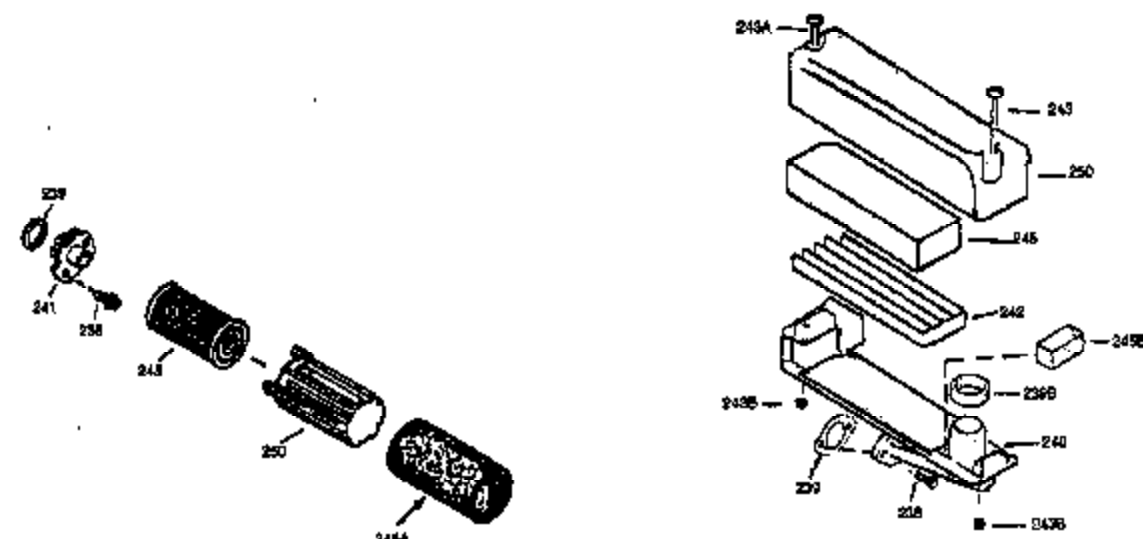

ILLUSTRATION SHOWS TYPICAL PARTS ONLY. ORDER BY PART NUMBER. PARTS NOT LISTED ARE SUPPLIED BY OEM.

VIEW 3 OF 3

Ref #	Part Number	Qty	Description
19	31361	1	Extension Spring
69	35261	1	* Mounting Flange Gasket
182	6201	2	Screw, 1/4-28 x 7/8"
185	31384A	1	Intake Pipe (Incl. 224)
186	34337	1	Governor Link
209	30200	2	Screw, 10-24 x 9/16"
223	650451	2	Screw, 1/4-20 x 1"
238	650806	2	Screw, 10-32 x 5/8"
239	34338	1	* Air Cleaner Gasket
240	34858	1	Air Cleaner Body
245	34340	1	Air Cleaner Filter
250	34341B	1	Air Cleaner Cover
284A	650760	1	Screw, 8-32 x 3/8"
284	32431	1	Muffler Deflector
354	35025	1	Staple