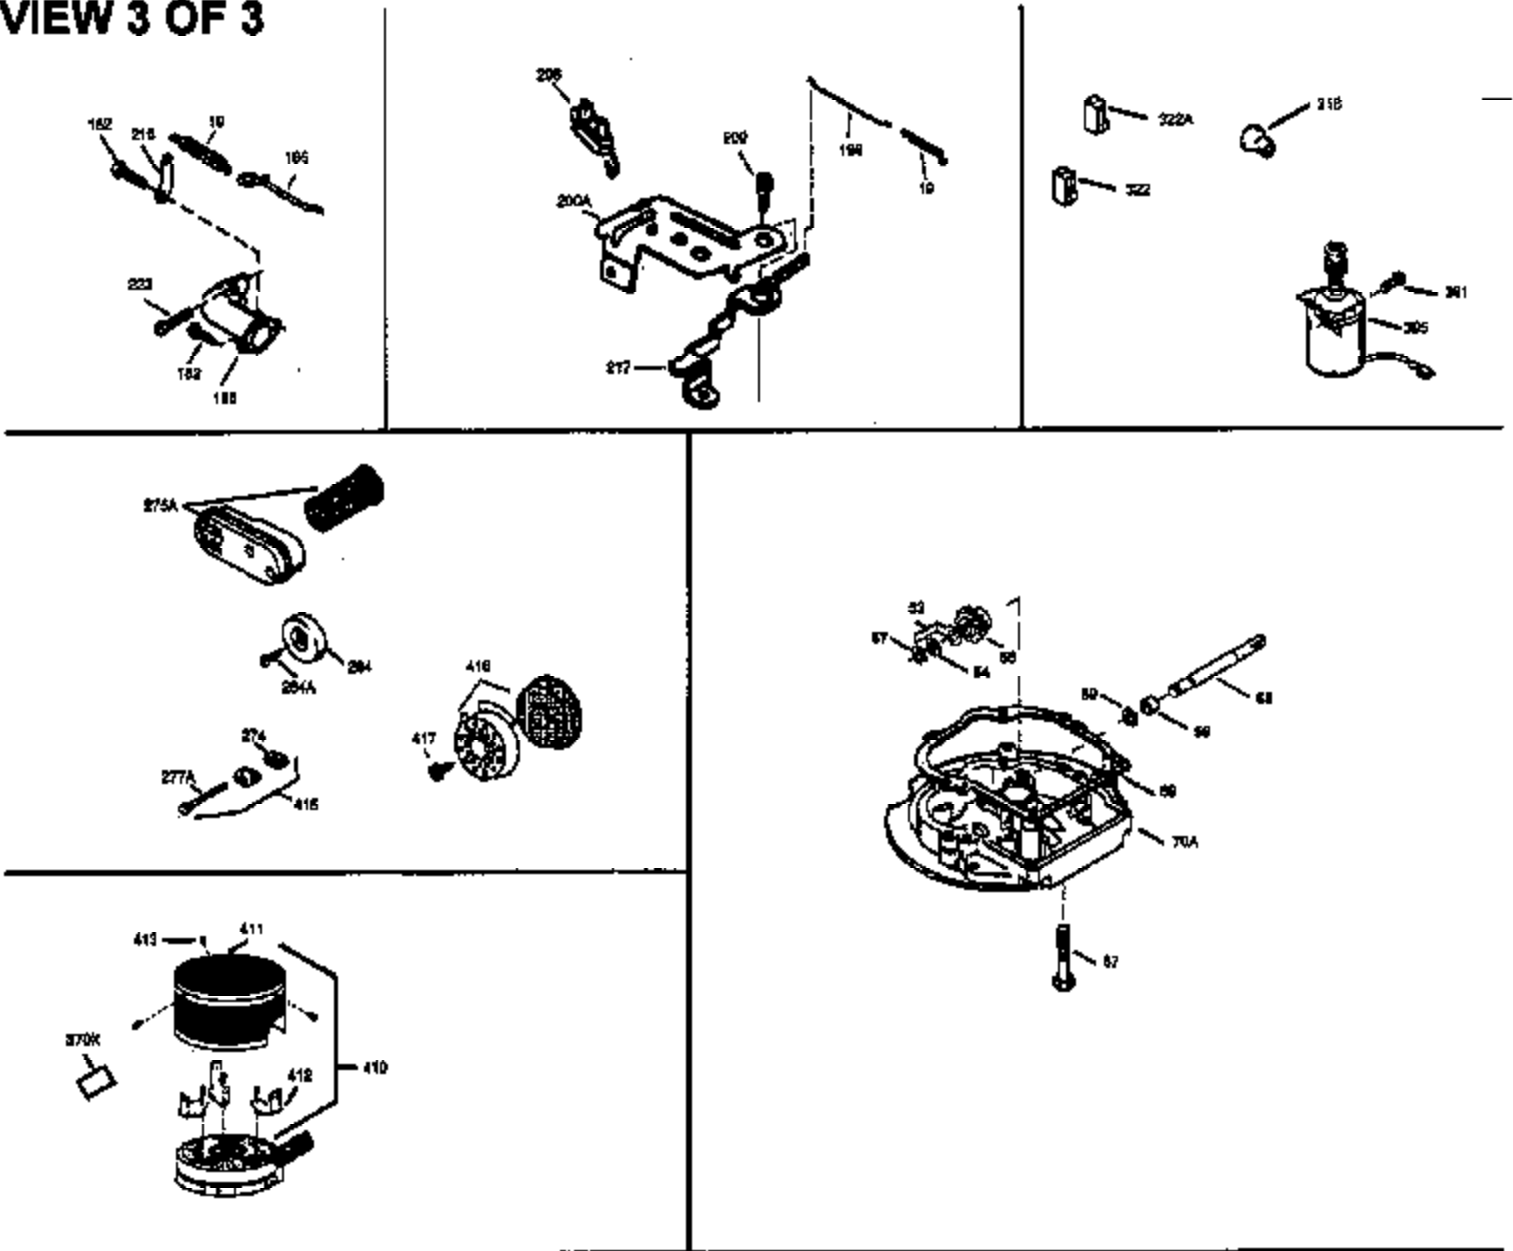

ILLUSTRATION SHOWS TYPICAL PARTS ONLY. ORDER BY PART NUMBER. PARTS NOT LISTED ARE SUPPLIED BY OEM.

VIEW 3 OF 3

Ref #	Part Number	Qty	Description
19	31361	1	Extension Spring
69	35261	1	* Mounting Flange Gasket
182	6201	2	Screw, 1/4-28 x 7/8"
185	31384A	1	Intake Pipe (Incl. 224)
186	34337	1	Governor Link
209	30200	2	Screw, 10-24 x 9/16"
223	650451	2	Screw, 1/4-20 x 1"
238	650806	2	Screw, 10-32 x 5/8"
239	34338	1	* Air Cleaner Gasket
240	34858	1	Air Cleaner Body
245	34340	1	Air Cleaner Filter
250	34341B	1	Air Cleaner Cover
284	34422	1	Muffler Deflector
284A	650760	1	Screw, 8-32 x 3/8"
416	36085	1	Spark Arrestor Kit (Incl. 417)(Optional
417	650760	1	Screw, 8-32 x 3/8" (Optional)