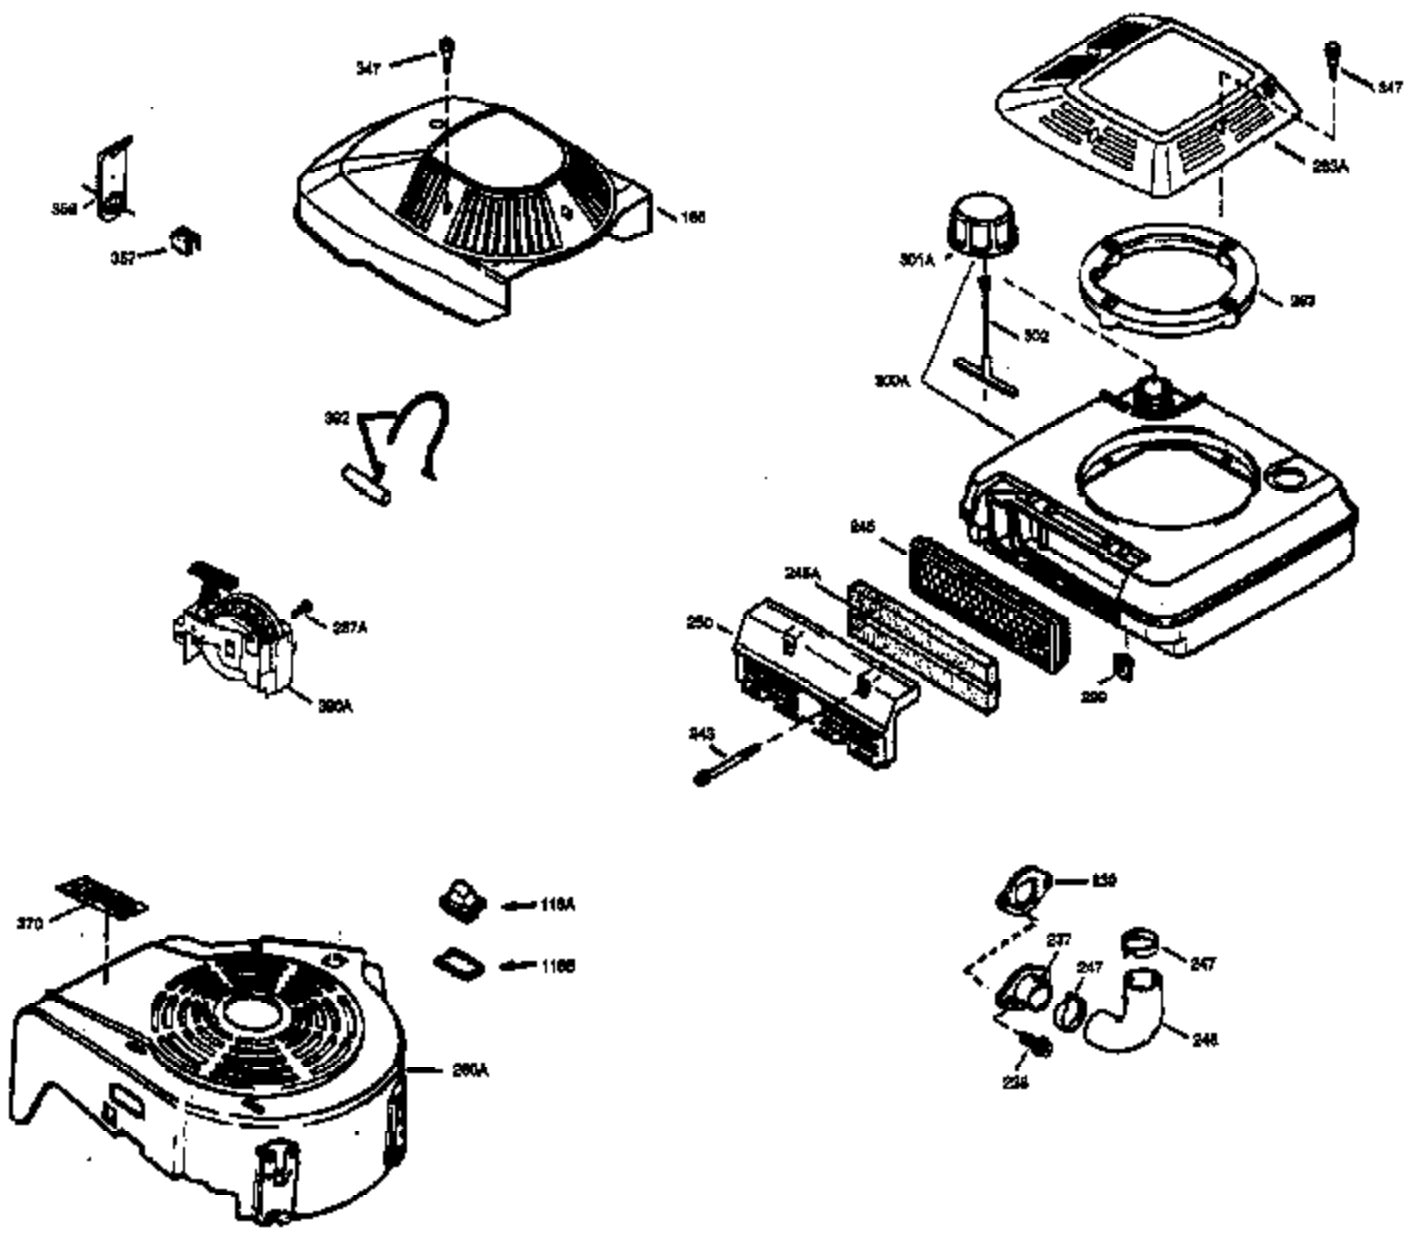

ILLUSTRATION SHOWS TYPICAL PARTS ONLY. ORDER BY PART NUMBER. PARTS NOT LISTED ARE SUPPLIED BY OEM.
VIEW 2 OF 3

Ref #	Part Number	Qty	Description
238	650806	2	Screw, 10-32 x 5/8"
239	34338	1	* Air Cleaner Gasket
245	34340	1	Air Cleaner Filter
250	34341B	1	Air Cleaner Cover
357	36412	1	Starter Rope Retainer