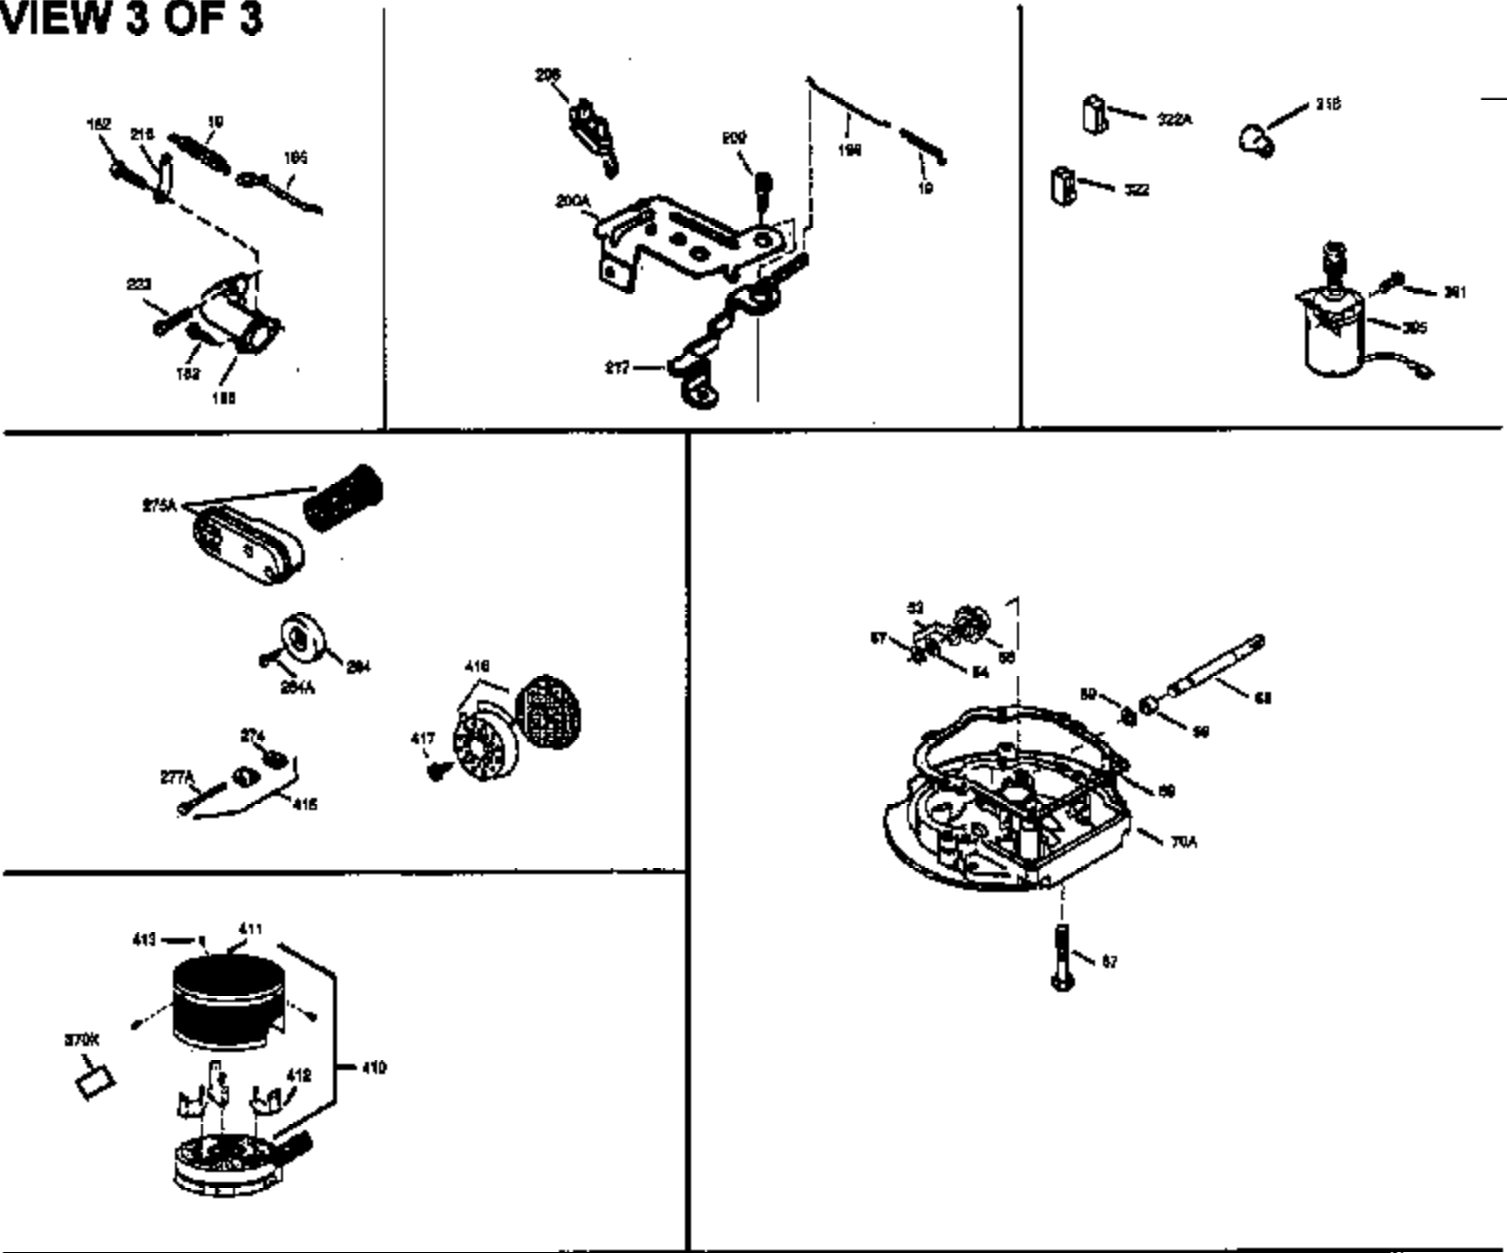

ILLUSTRATION SHOWS TYPICAL PARTS ONLY. ORDER BY PART NUMBER. PARTS NOT LISTED ARE SUPPLIED BY OEM.

VIEW 3 OF 3

Ref #	Part Number	Qty	Description
19	31361	1	Extension Spring
69	35261	1	* Mounting Flange Gasket
182	6201	2	Screw, 1/4-28 x 7/8"
185	31384A	1	Intake Pipe (Incl. 224)
186	34337	1	Governor Link
209	30200	2	Screw, 10-24 x 9/16"
223	650451	2	Screw, 1/4-20 x 1"
238	650806	2	Screw, 10-32 x 5/8"
239	34338	1	* Air Cleaner Gasket
240	34858	1	Air Cleaner Body
245	34340	1	Air Cleaner Filter
250	34341B	1	Air Cleaner Cover
284	34422	1	Muffler Deflector
284A	650760	1	Screw, 8-32 x 3/8"
416	36085	1	Spark Arrestor Kit (Incl. 417)(Optional
417	650760	1	Screw, 8-32 x 3/8" (Optional)