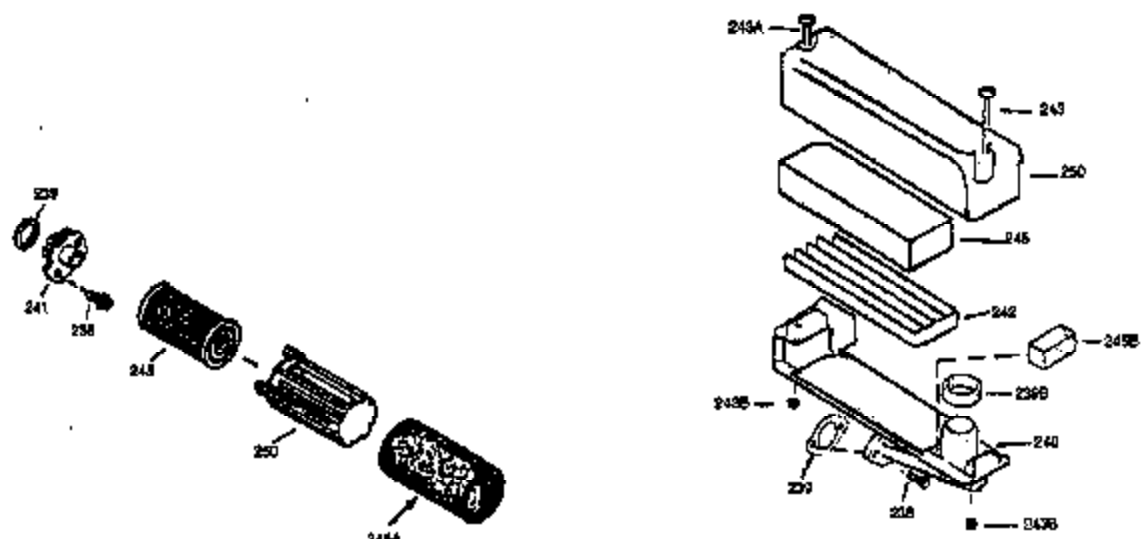

ILLUSTRATION SHOWS TYPICAL PARTS ONLY. ORDER BY PART NUMBER. PARTS NOT LISTED ARE SUPPLIED BY OEM.

VIEW 3 OF 3

Ref #	Part Number	Qty	Description
19	31361	1	Extension Spring
69	35261	1	* Mounting Flange Gasket
182	6201	2	Screw, 1/4-28 x 7/8"
185	31384A	1	Intake Pipe (Incl. 224)
186	34337	1	Governor Link
209	30200	2	Screw, 10-24 x 9/16"
223	650451	2	Screw, 1/4-20 x 1"
238	650806	2	Screw, 10-32 x 5/8"
239	34338	1	* Air Cleaner Gasket
240	34858	1	Air Cleaner Body
245	34340	1	Air Cleaner Filter
250	34341B	1	Air Cleaner Cover
284	34422	1	Muffler Deflector
284A	650760	1	Screw, 8-32 x 3/8"
416	36085	1	Spark Arrestor Kit (Incl. 417)(Optional
417	650760	1	Screw, 8-32 x 3/8" (Optional)