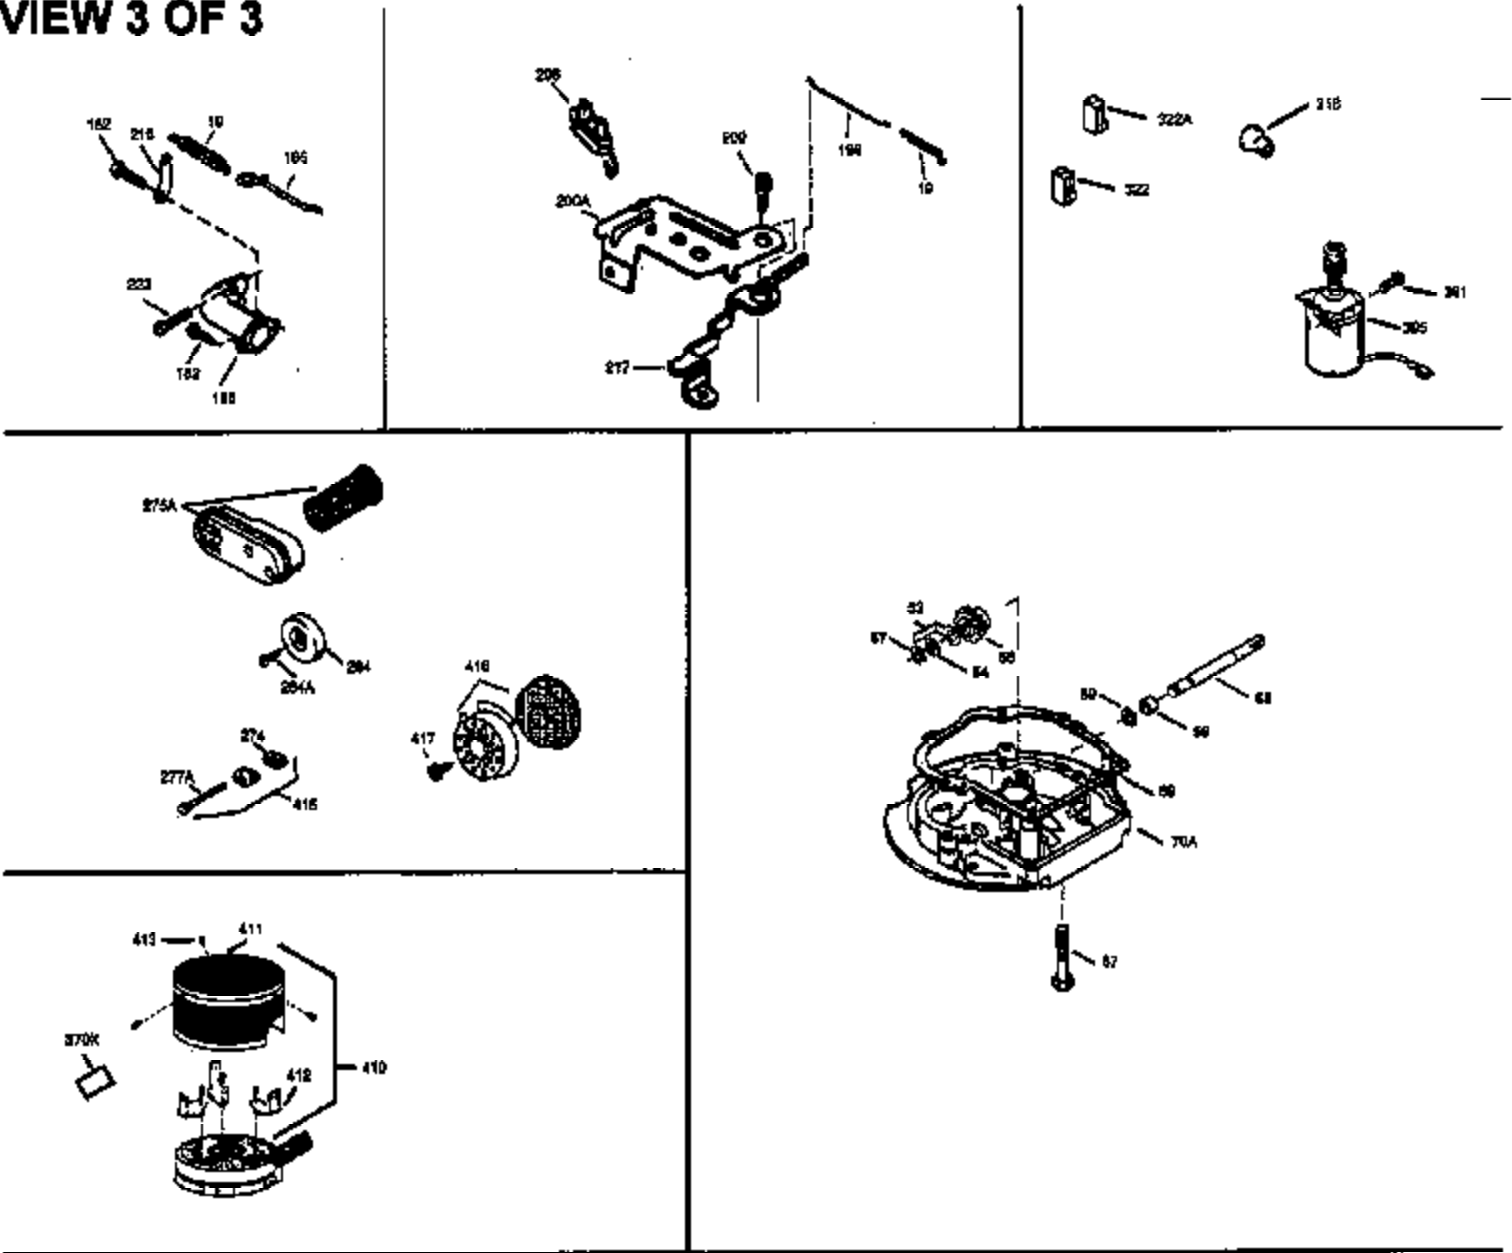

ILLUSTRATION SHOWS TYPICAL PARTS ONLY. ORDER BY PART NUMBER. PARTS NOT LISTED ARE SUPPLIED BY OEM.

VIEW 3 OF 3

Ref #	Part Number	Qty	Description
19	31361	1	Extension Spring
69	35261	1	* Mounting Flange Gasket
182	6201	2	Screw, 1/4-28 x 7/8"
185	31384A	1	Intake Pipe (Incl. 224)
186	34337	1	Governor Link
209	30200	2	Screw, 10-24 x 9/16"
223	650451	2	Screw, 1/4-20 x 1"
238	650806	2	Screw, 10-32 x 5/8"
239	34338	1	* Air Cleaner Gasket
240	34858	1	Air Cleaner Body
245	34340	1	Air Cleaner Filter
250	34341B	1	Air Cleaner Cover
284A	650760	1	Screw, 8-32 x 3/8"
284	34422	1	Muffler Deflector
354	35025	1	Staple