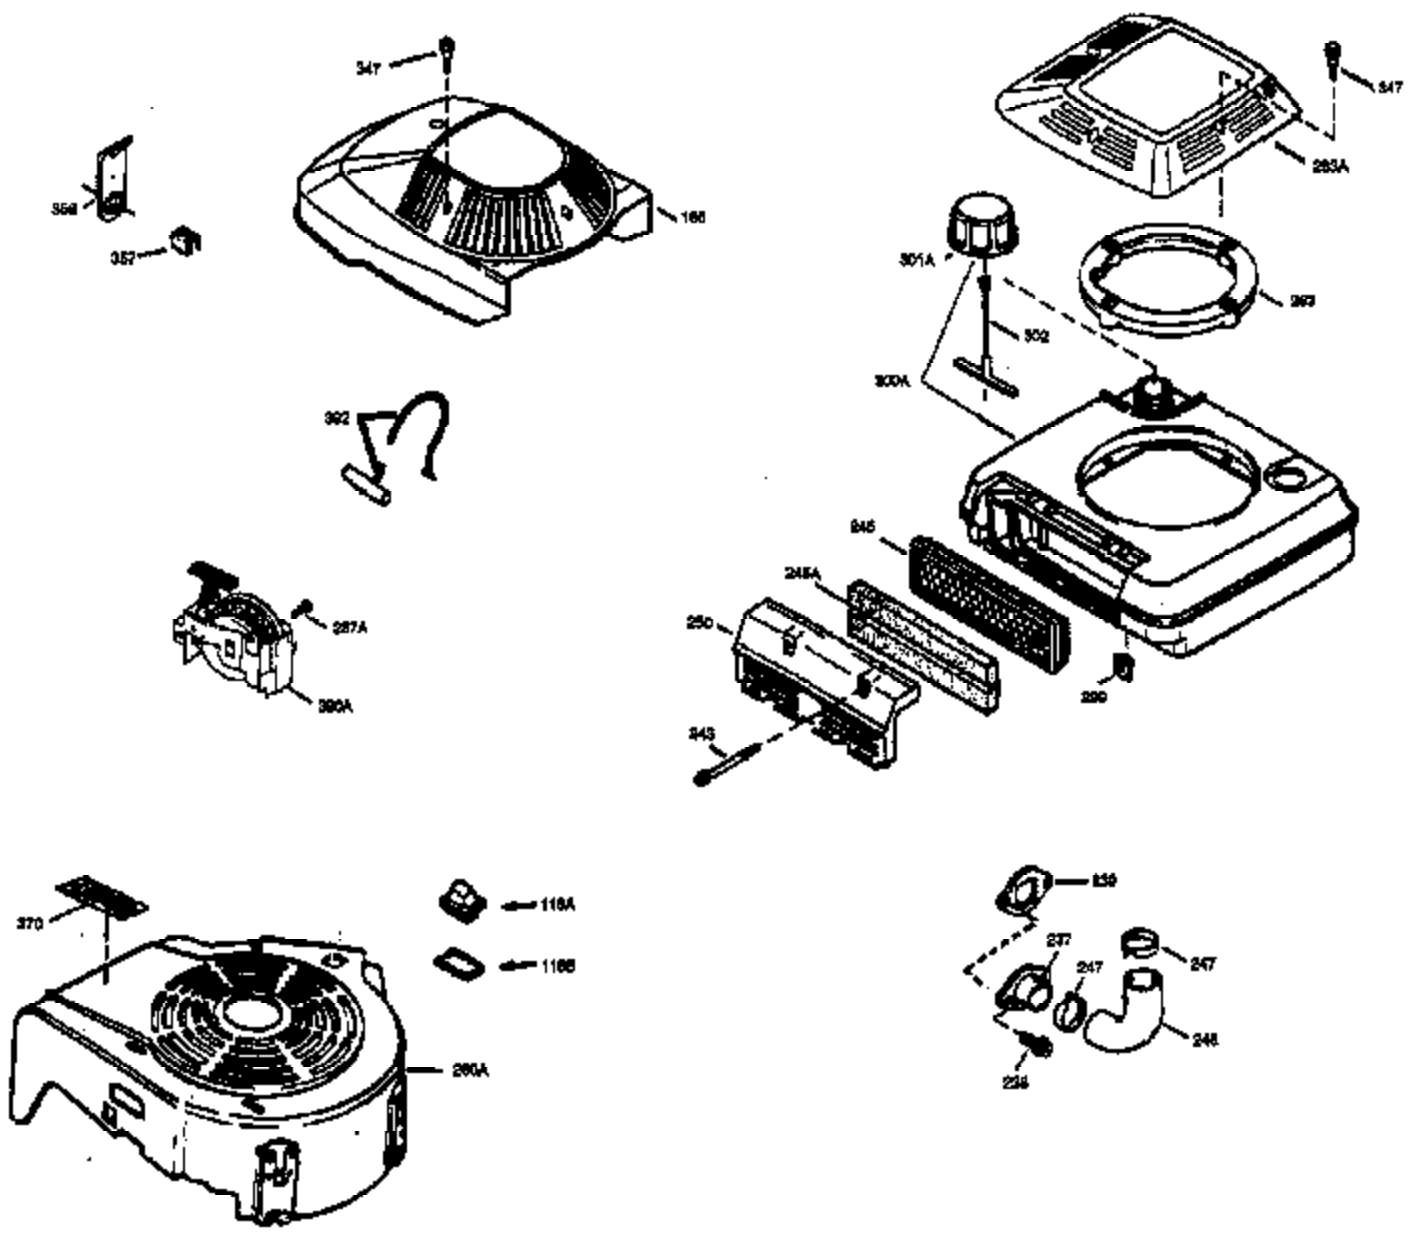

ILLUSTRATION SHOWS TYPICAL PARTS ONLY. ORDER BY PART NUMBER. PARTS NOT LISTED ARE SUPPLIED BY OEM.
VIEW 2 OF 3

Ref #	Part Number	Qty	Description
238	650806	2	Screw, 10-32 x 5/8"
239	34338	1	* Air Cleaner Gasket
245	34340	1	Air Cleaner Filter
250	34341B	1	Air Cleaner Cover
354	35025	1	Staple
357	34985	1	Starter Rope Retainer
370	34144	1	Primer Decal