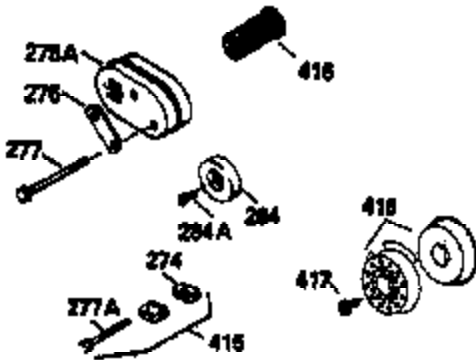

VIEW 3 OF 3

Ref #	Part Number	Qty	Description
19	31361		Spring, Extension
53	31745		Washer, Tang
55A	34647		Shaft, P.T.O.
56	33401		Gear, Worm, Right-hand helix
57	33537		Ring, Retaining
58	31744		Seal, Oil
59	31747		Washer, Flat
69	35261		* Gasket, Mounting flange
70A	33535B		Flange Ass'y (Incl. 58, 72,A, 73, 75 & 80)
87	650492		Screw, 1/4-20 x 2-1/4"
104	34836		Bushing, Cylinder
118	730194		Rope Guide Kit (Use as required)
182	6201		Screw, 1/4-28 x 7/8"
185	31384A		Pipe, Intake (Incl. 224)
186	34337		Link, Governor spring
206	610973		Terminal (Use as required)
209	30200		Screw, 10-24 x 9/16"
223	650451		Screw, 1/4-20 x 1"
238	650806		Screw, 10-32 x 5/8"
239	34338		* Gasket, Air cleaner
240	34858		Body, Air cleaner
246	34340		Element, Air cleaner
246D	34927		Felt, Air Cleaner
246E	35435		Filter, Pre-air (Use as required)
250	35665		Cover, Air cleaner
274	26754A		* Gasket, Exhaust (Use as required)
275A	35603		Muffler (Incl. 277)
277A	30063		Screw, Torx T-30, 1/4-20 x 1/2" (Use as req.)
277	650795		Screw, 1/4-20 x 2-1/4" (Use as requir ed)
277	650774		Screw, 1/4-20 x 2-3/8" (Use as requir ed)
277	792005		Screw, 1/4-20 x 2-1/2" (Use as requir ed)
370H	34387		Decal, Instruction (Optional)
370J	34870		Decal, Instruction (Optional)
410	730574		Debris Screen Kit(Incl.370H,411-413)(Opt.)
411	35596		Screen, Debris (Optional)
412	35597		Bracket, Debris screen (Optional)
413	650910		Screw, 8-32 x 1/4 (Optional)
415	730162		Muffler Adapter Kit(Incl.274,277)(Use as req)
425	730571		Starter Muff Kit (Incl.370J,426,427)(Opt.)
426	32203		Starter Air Cleaner (Optional)
427	32204		Starter Air Cleaner Bracket (Optional)
436	611006		Stator Plate Ass'y.(Incl.377,378,437, 442-448)
437	30551		Spring, Breaker box cover
438	610947		Cover, Dust
439	610955		Gasket, Stator cover
440	30992		Cam, Breaker
442	610385		Washer
443	610408		Nut, 8-32
444	29181		Breaker Fastening Screw & Washer
445	610593		Condenser Fastening Screw
446	33356		Terminal, Ground