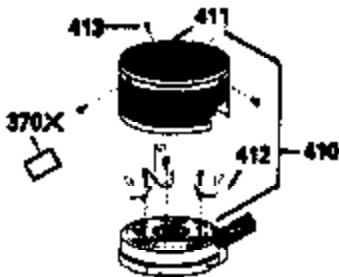

VIEW 3 OF 3

Ref #	Part Number	Qty	Description
19	31361		Spring, Extension
53	31745		Washer, Tang
55A	34647		Shaft, P.T.O.
56	33401		Gear, Worm, Right-hand helix
57	33537		Ring, Retaining
58	31744		Seal, Oil
59	31747		Washer, Flat
69	35261		* Gasket, Mounting flange
70A	33535B		Flange Ass'y (Incl. 58, 72,A, 73, 75 & 80)
87	650492		Screw, 1/4-20 x 2-1/4"
104	34836		Bushing, Cylinder
118	730194		Rope Guide Kit (Use as required)
182	6201		Screw, 1/4-28 x 7/8"
185	31384A		Pipe, Intake (Incl. 224)
186	34337		Link, Governor spring
206	610973		Terminal (Use as required)
209	30200		Screw, 10-24 x 9/16"
223	650451		Screw, 1/4-20 x 1"
238	650806		Screw, 10-32 x 5/8"
239	34338		* Gasket, Air cleaner
240	34858		Body, Air cleaner
246	34340		Element, Air cleaner
246D	34927		Felt, Air Cleaner
246E	35435		Filter, Pre-air (Use as required)
250	35665		Cover, Air cleaner
274	26754A		* Gasket, Exhaust (Use as required)
275A	35603		Muffler (Incl. 277)
277A	30063		Screw, Torx T-30, 1/4-20 x 1/2" (Use as req.)
277	650795		Screw, 1/4-20 x 2-1/4" (Use as requir ed)
277	650774		Screw, 1/4-20 x 2-3/8" (Use as requir ed)
277	792005		Screw, 1/4-20 x 2-1/2" (Use as requir ed)
370H	34387		Decal, Instruction (Optional)
370J	34870		Decal, Instruction (Optional)
410	730574		Debris Screen Kit(Incl.370H,411-413)(Opt.)
411	35596		Screen, Debris (Optional)
412	35597		Bracket, Debris screen (Optional)
413	650910		Screw, 8-32 x 1/4 (Optional)
415	730162		Muffler Adapter Kit(Incl.274,277)(Use as req)
425	730571		Starter Muff Kit (Incl.370J,426,427)(Opt.)
426	32203		Starter Air Cleaner (Optional)
427	32204		Starter Air Cleaner Bracket (Optional)
436	611006		Stator Plate Ass'y.(Incl.377,378,437, 442-448)
437	30551		Spring, Breaker box cover
438	610947		Cover, Dust
439	610955		Gasket, Stator cover
440	30992		Cam, Breaker
442	610385		Washer
443	610408		Nut, 8-32
444	29181		Breaker Fastening Screw & Washer
445	610593		Condenser Fastening Screw
446	33356		Terminal, Ground