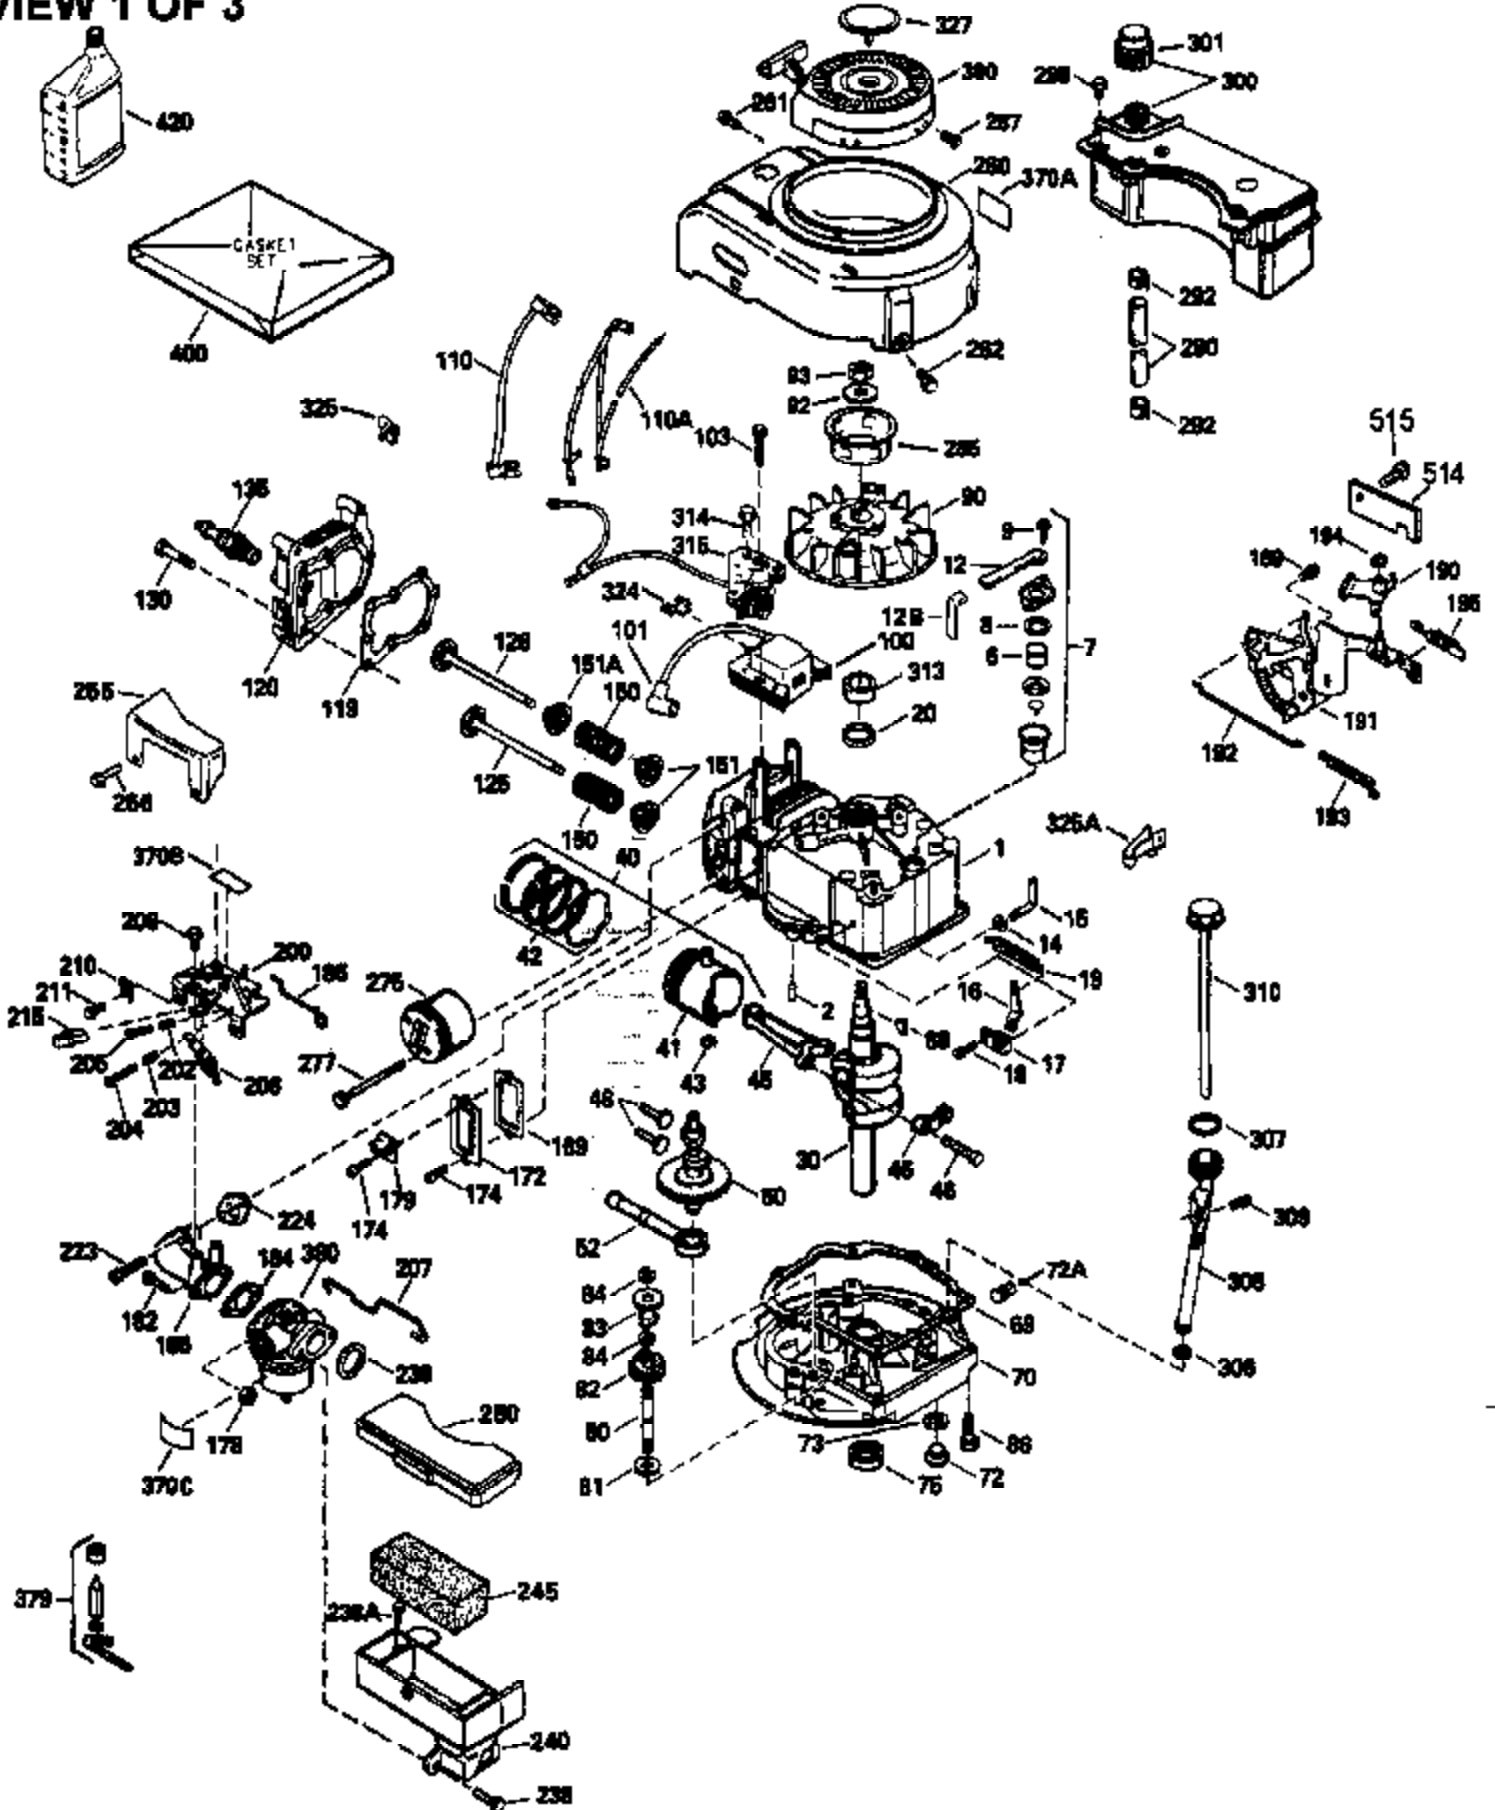

VIEW 1 OF 3

Engine Parts List #1

Ref #	Part Number	Qty	Description
1	35154		Cylinder (Incl. 2 & 20) (2-5/8" Bore)
2	26727		Pin, Dowel
6	33734		Element, Breather
7	34214A		Breather Ass'y. (Incl. 6, 8, 9, 12 , & 12A)
8	33735		* Gasket, Breather
9	30200		Screw, 10-24 x 9/16"
12	33886		Tube, Breather
14	28277		Washer, Flat
15	31513		Rod, Governor
16	31383A		Lever, Governor
17	31335		Clamp, Governor lever
18	650548		Screw, 8-32 x 5/16"
19	31361		Spring, Extension
20	32600		Seal, Oil
30	35143		Crankshaft
40	34851		Piston, Pin & Ring Set (Std.) (2-5/8" Bore) NOTE: These piston, pin and ring sets and pistons have been superceded into a new piston, pin and ring set assembly. As of this update the ring sets (34854, 34855, 34856) are still available. It will be necessary to note on the engine that the piston, pin
40	34852		Piston, Pin & Ring Set (.010" OS)
40	34853		Piston, Pin & Ring Set (.020" OS)
41	32603B		Piston & Pin Ass'y. (Incl.43)(Std.)(2 -5/8")
41	32604B		Piston & Pin Ass'y. (Incl. 43) (.010" OS)
41	32605B		Piston & Pin Ass'y. (Incl. 43) (.020" OS)
42	34854		Ring Set (Std.) (2-5/8" Bore)
42	34855		Ring Set (.010" OS)
42	34856		Ring Set (.020" OS)
43	20381		Ring, Piston pin retaining
45	30963B		Rod Assy., Connecting (Incl. 46)
46	32610A		Bolt, Connecting rod
48	27241		Lifter, Valve
50	33553		Camshaft (MCR)
52	29914		Oil Pump Assy.
55A	34647		Shaft, P.T.O.
69	35261		* Gasket, Mounting flange
72	30572		Plug, Oil drain (Incl. 73)
73	28833		* Drain Plug Gasket (Not req. W/plastic plug)
75	26208		Seal, Oil
80	30574		Shaft, Governor
81	30590A		Washer, Flat
82	30591		Gear Assy., Governor (Incl. 81)
83	30588A		Spool, Governor
84	29193		Ring, Retaining
86	650488		Screw, 1/4-20 x 1-1/4"
89	611004		Flywheel Key
90	611046A		Flywheel
92	650815		Washer, Belleville
93	650816		Nut, Flywheel
100	34443A		Solid State Ignition
100	730207		Magneto-to-Solid State Conv. Kit (Includes solid state module, solid state flywheel key, and instructions.) (Use as required on external ignition engines only.)
101	610118		Cover, Spark plug (Use as required)
103	650814		Screw, Torx T-15, 10-24 x 1"
104	34836		Bushing, Cylinder
110	34961		Ground Wire