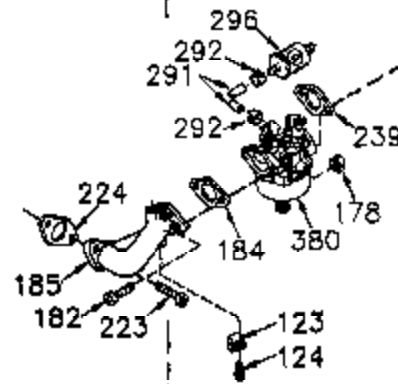

CONTINUED FROM PAGE 2

Engine Parts List #2

Ref #	Part Number	Qty	Description
30	35422A	1	Crankshaft
31	35327	1	Counterbalance Gear
40	35776A	1	Piston, Pin & Ring Set (Std.)
40	35777A	1	Piston, Pin & Ring Set (.010" OS)
40	35778A	1	Piston, Pin & Ring Set (.020" OS)
41	35773A	1	Piston & Pin Ass'y. (Std.) (Incl. 43)
41	35774A	1	Piston & Pin Ass'y. (.010" OS) (Incl. 43)
41	35775A	1	Piston & Pin Ass'y. (.020" OS) (Incl. 43)
42	35779	1	Ring Set (Std.)
42	35780	1	Ring Set (.010" OS)
42	35781	1	Ring Set (.020" OS)
43	35772	2	Piston Pin Retaining Ring
45	36895	1	Connecting Rod Ass'y. (Incl. 47)
47	651033	2	Connecting Rod Bolt
48	34034	2	Valve Lifter
50	35381	1	Camshaft (MCR)
51	35315A	1	Counterbalance Weight
52	31356	1	Oil Pump Ass'y.
69	35317	1	* Mounting Flange Gasket
70	35711A	1	Mounting Flange (Incl. 72, 75 & 80)
72	31927	1	Oil Drain Plug
75	35319	1	Oil Seal
80	35783	1	Governor Shaft
81	30590A	2	Washer
82	35378	1	Governor Gear Ass'y. (Incl. 81)
83	30588A	1	Governor Spool
84	29193	2	Retaining Ring
86	650833	7	Screw, 1/4-20 x 1-3/16"
88	31707A	1	Spacer (Incl. 81)
89	32589	1	Flywheel Key
123	33261	1	Intake Pipe Brace
124	651031	3	Screw, 1/4-20 x 9/16"
171	28424	1	Breather Element
178	29752	2	Nut & Lock Washer, 1/4-28
182	30088A	2	Screw, 1/4-28 x 1"
184	33263	1	* Carburetor To Intake Pipe Gasket
185	34926	1	Intake Pipe
223	650378	2	Screw, T-30, 5/16-18 x 1-3/32"
224	27915A	1	* Intake Pipe Gasket
234	650825	1	Nut & Lock Washer, 1/4-20
238	650834	2	Screw, 10-32 x 1-17/32"
239	33629	1	* Carburetor Gasket
240	35538B	1	Air Cleaner Body (Incl. 239)
245	35403	1	Air Cleaner Filter
245A	35404	1	Air Cleaner Filter
250	35961	1	Air Cleaner Cover
251	650886	2	Wing Nut, 1/4-20
292	26460	2	Fuel Line Clamp
305	35574	1	Oil Fill Tube
307	35499	1	"O" Ring
308	35437	1	Fill Tube Clip
310	35576	1	Dipstick
370H	34150	1	Choke Decal
380	640126	1	Carburetor (Incl. 184)
400	36452B	1	* Gasket Set (Incl. items marked PK i n notes)
420	730225A	1	SAE 30 4-Cycle Engine Oil (Quart)