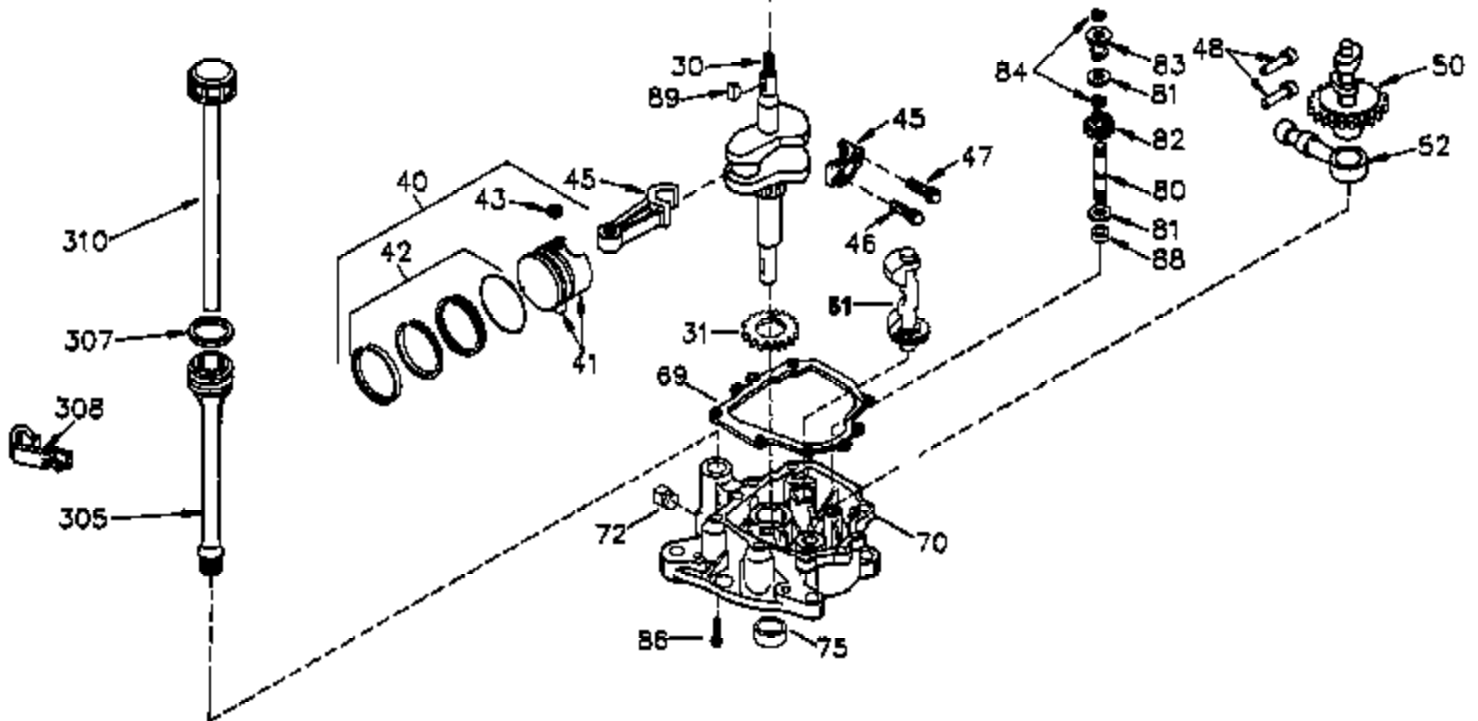

CONTINUED FROM PAGE 2

Engine Parts List #2

Ref #	Part Number	Qty	Description
30	35422A	1	Crankshaft
31	35327	1	Counterbalance Gear
40	35776A	1	Piston, Pin & Ring Set (Std.)
40	35777A	1	Piston, Pin & Ring Set (.010" OS)
40	35778A	1	Piston, Pin & Ring Set (.020" OS)
41	35773A	1	Piston & Pin Ass'y. (Std.) (Incl. 43)
41	35774A	1	Piston & Pin Ass'y. (.010" OS) (Incl. 43)
41	35775A	1	Piston & Pin Ass'y. (.020" OS) (Incl. 43)
42	35779	1	Ring Set (Std.)
42	35780	1	Ring Set (.010" OS)
42	35781	1	Ring Set (.020" OS)
43	35772	2	Piston Pin Retaining Ring
45	36895	1	Connecting Rod Ass'y. (Incl. 47)
47	651033	2	Connecting Rod Bolt
48	34034	2	Valve Lifter
50	35381	1	Camshaft (MCR)
51	35315A	1	Counterbalance Weight
52	31356	1	Oil Pump Ass'y.
69	35317	1	* Mounting Flange Gasket
70	35711A	1	Mounting Flange (Incl. 72, 75 & 80)
72	31927	1	Oil Drain Plug
75	35319	1	Oil Seal
80	35783	1	Governor Shaft
81	30590A	2	Washer
82	35378	1	Governor Gear Ass'y. (Incl. 81)
83	30588A	1	Governor Spool
84	29193	2	Retaining Ring
86	650833	7	Screw, 1/4-20 x 1-3/16"
88	31707A	1	Spacer (Incl. 81)
89	32589	1	Flywheel Key
123	33261	1	Intake Pipe Brace
124	651031	3	Screw, 1/4-20 x 9/16"
171	28424	1	Breather Element
178	29752	2	Nut & Lock Washer, 1/4-28
182	30088A	2	Screw, 1/4-28 x 1"
184	33263	1	* Carburetor To Intake Pipe Gasket
185	34926	1	Intake Pipe
223	650378	2	Screw, T-30, 5/16-18 x 1-3/32"
224	27915A	1	* Intake Pipe Gasket
234	650825	1	Nut & Lock Washer, 1/4-20
238	650834	2	Screw, 10-32 x 1-17/32"
239	33629	1	* Carburetor Gasket
240	35538B	1	Air Cleaner Body (Incl. 239)
245	35403	1	Air Cleaner Filter
245A	35404	1	Air Cleaner Filter
250	35961	1	Air Cleaner Cover
251	650886	2	Wing Nut, 1/4-20
292	26460	2	Fuel Line Clamp
305	35574	1	Oil Fill Tube
307	35499	1	"O" Ring
308	35437	1	Fill Tube Clip
310	35576	1	Dipstick
370H	34150	1	Choke Decal
380	640126	1	Carburetor (Incl. 184)
400	36452B	1	* Gasket Set (Incl. items marked PK i n notes)
420	730225A	1	SAE 30 4-Cycle Engine Oil (Quart)