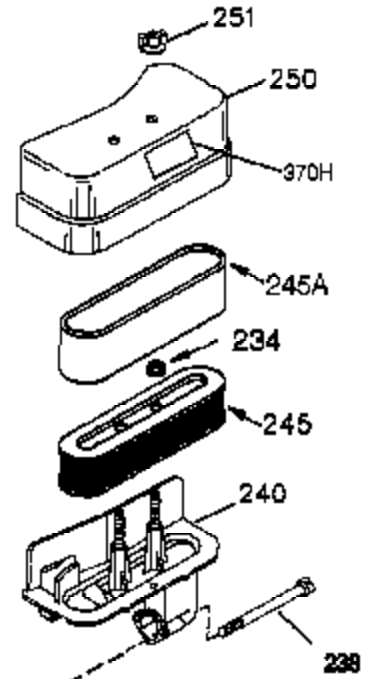

CONTINUED FROM PAGE 2

Engine Parts List #2

Ref #	Part Number	Qty	Description
30	35422A	1	Crankshaft
31	35327	1	Counterbalance Gear
40	35776A	1	Piston, Pin & Ring Set (Std.)
40	35777A	1	Piston, Pin & Ring Set (.010" OS)
40	35778A	1	Piston, Pin & Ring Set (.020" OS)
41	35773A	1	Piston & Pin Ass'y. (Std.) (Incl. 43)
41	35774A	1	Piston & Pin Ass'y. (.010" OS) (Incl. 43)
41	35775A	1	Piston & Pin Ass'y. (.020" OS) (Incl. 43)
42	35779	1	Ring Set (Std.)
42	35780	1	Ring Set (.010" OS)
42	35781	1	Ring Set (.020" OS)
43	35772	2	Piston Pin Retaining Ring
45	36895	1	Connecting Rod Ass'y. (Incl. 47)
47	651033	2	Connecting Rod Bolt
48	34034	2	Valve Lifter
50	35381	1	Camshaft (MCR)
51	35315A	1	Counterbalance Weight
52	31356	1	Oil Pump Ass'y.
69	35317	1	* Mounting Flange Gasket
70	35711A	1	Mounting Flange (Incl. 72, 75 & 80)
72	31927	1	Oil Drain Plug
75	35319	1	Oil Seal
80	35783	1	Governor Shaft
81	30590A	2	Washer
82	35378	1	Governor Gear Ass'y. (Incl. 81)
83	30588A	1	Governor Spool
84	29193	2	Retaining Ring
86	650833	7	Screw, 1/4-20 x 1-3/16"
88	31707A	1	Spacer (Incl. 81)
89	32589	1	Flywheel Key
123	33261	1	Intake Pipe Brace
124	651031	3	Screw, 1/4-20 x 9/16"
171	28424	1	Breather Element
178	29752	2	Nut & Lock Washer, 1/4-28
182	30088A	2	Screw, 1/4-28 x 1"
184	33263	1	* Carburetor To Intake Pipe Gasket
185	34926	1	Intake Pipe
223	650378	2	Screw, T-30, 5/16-18 x 1-3/32"
224	27915A	1	* Intake Pipe Gasket
234	650825	1	Nut & Lock Washer, 1/4-20
238	650834	2	Screw, 10-32 x 1-17/32"
239	33629	1	* Carburetor Gasket
240	35538B	1	Air Cleaner Body (Incl. 239)
245	35403	1	Air Cleaner Filter
245A	35404	1	Air Cleaner Filter
250	35961	1	Air Cleaner Cover
251	650886	2	Wing Nut, 1/4-20
292	26460	2	Fuel Line Clamp
305	35574	1	Oil Fill Tube
307	35499	1	"O" Ring
308	35437	1	Fill Tube Clip
310	35576	1	Dipstick
370H	34150	1	Choke Decal
380	640126	1	Carburetor (Incl. 184)
400	36452B	1	* Gasket Set (Incl. items marked PK i n notes)
420	730225A	1	SAE 30 4-Cycle Engine Oil (Quart)