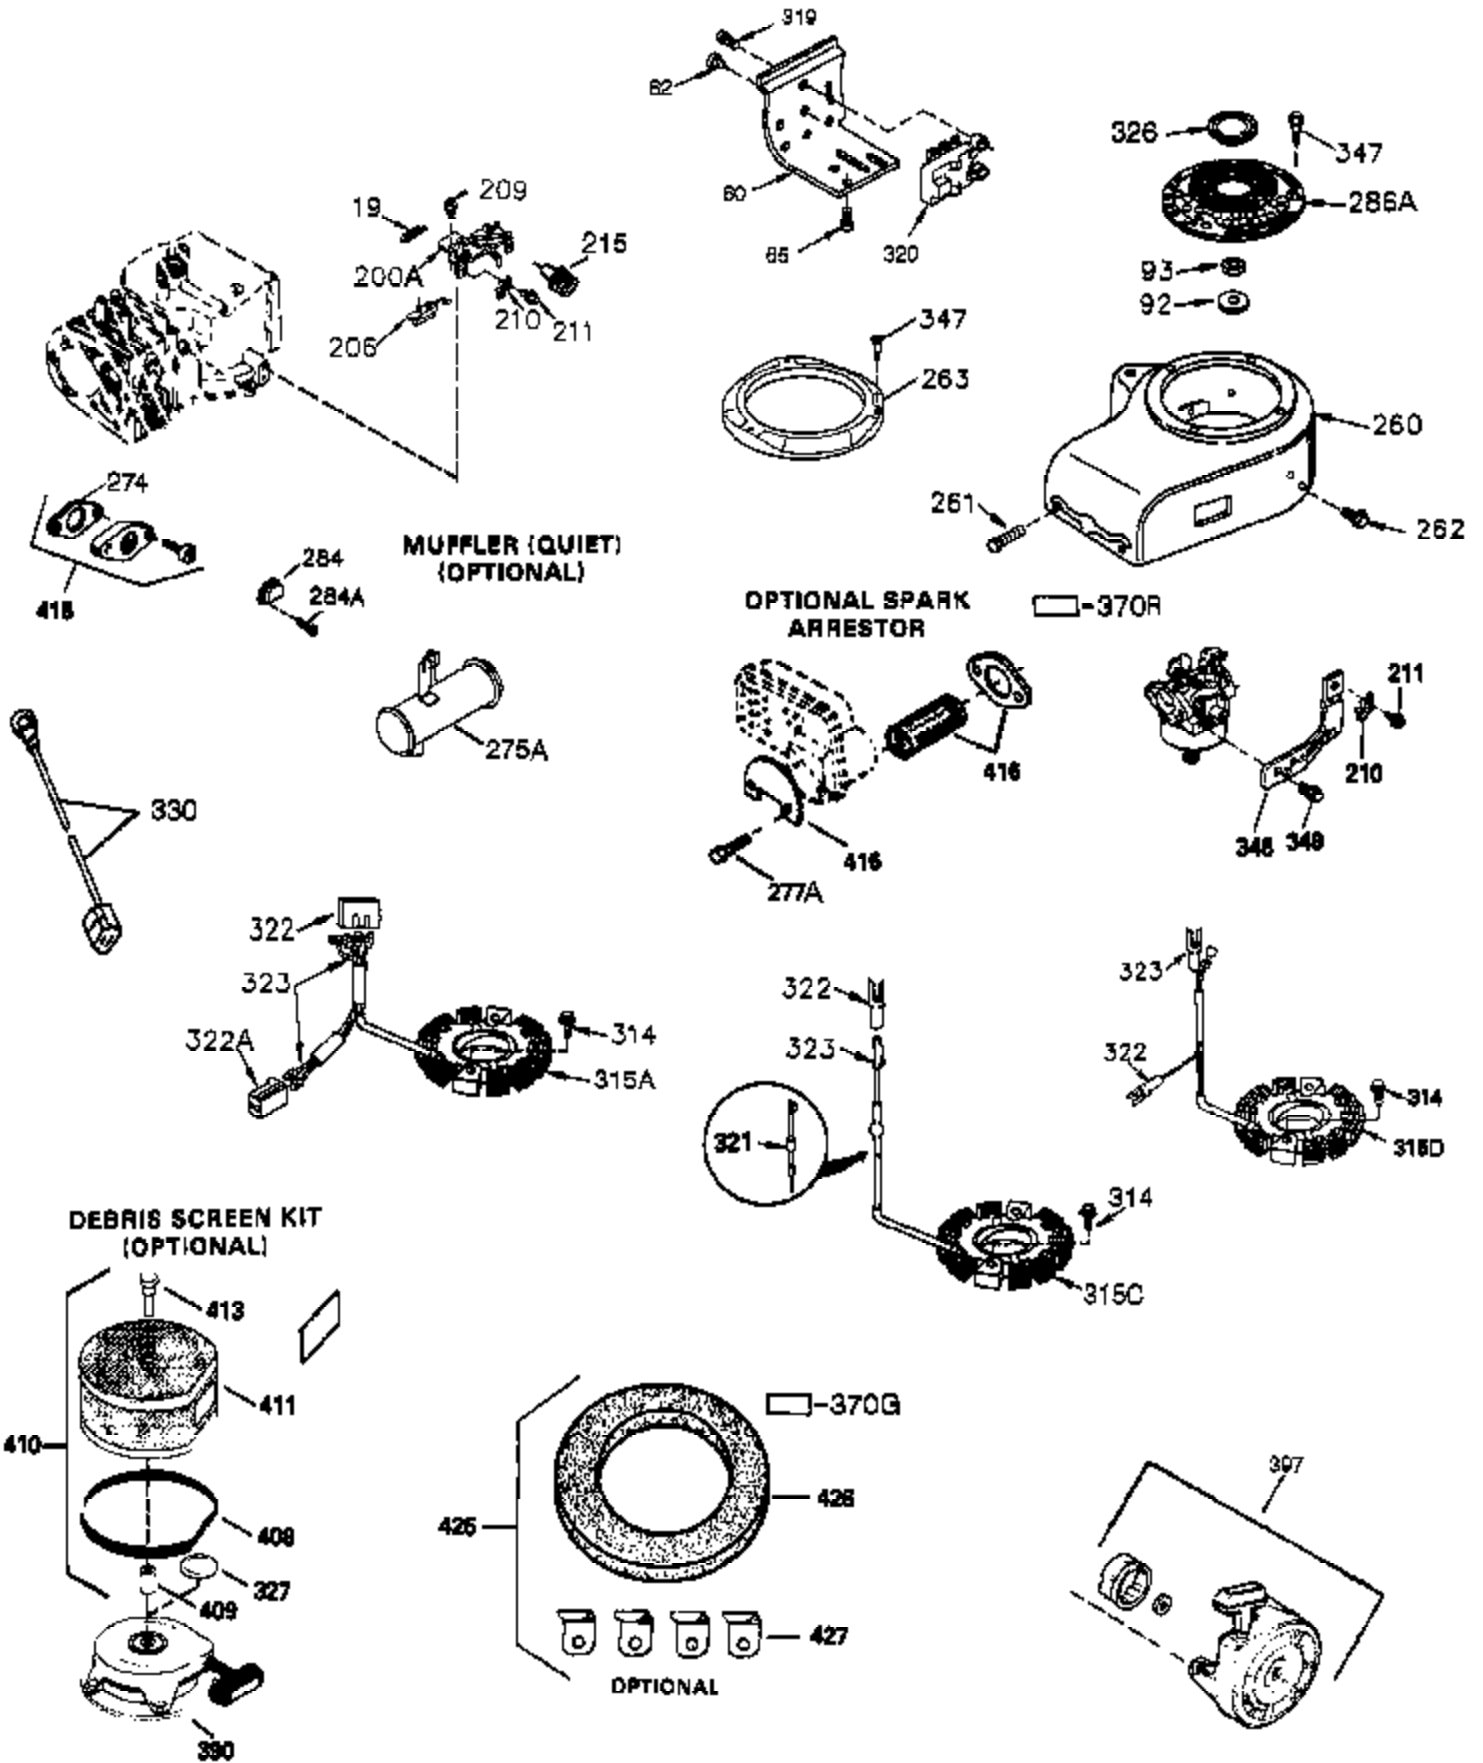

Ref #	Part Number	Qty	Description
19	34043	1	Extension Spring
60	33273A	1	Blower Housing Extension
62	650760	1	Screw, 8-32 x 3/8"
65	650128	1	Screw, 10-24 x 1/2"
92	650880	1	Lock Washer
93	650881	1	Flywheel Nut
171	28424	1	Breather Element
209	30200	2	Screw, 10-24 x 9/16"
215	32410	1	Control Knob
260	33635C	1	Blower Housing
261	650788	2	Screw, 5/16-18 x 3/4"
262	651084	2	Screw, 5/16-18 x 9/16"
327	35392	1	Starter Plug
390	590746	1	Rewind Starter (Note: This engine could have been built with 590704 starter.)