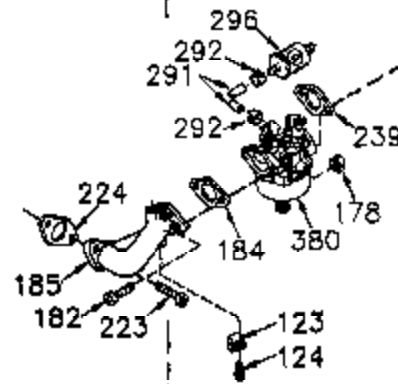

CONTINUED FROM PAGE 2

Engine Parts List #2

Ref #	Part Number	Qty	Description
30	35422A	1	Crankshaft
31	35327	1	Counterbalance Gear
40	35776	1	Piston, Pin & Ring Set (Std.)
40	35777	1	Piston, Pin & Ring Set (.010" OS)
40	35778	1	Piston, Pin & Ring Set (.020" OS)
41	35773	1	Piston & Pin Ass'y. (Std.) (Incl. 43)
41	35774	1	Piston & Pin Ass'y. (.010" OS) (Incl. 43)
41	35775	1	Piston & Pin Ass'y. (.020" OS) (Incl. 43)
42	35779	1	Ring Set (Std.)
42	35780	1	Ring Set (.010" OS)
42	35781	1	Ring Set (.020" OS)
43	35772	2	Piston Pin Retaining Ring
45	36895	1	Connecting Rod Ass'y. (Incl. 47)
47	651033	2	Connecting Rod Bolt
48	34034	2	Valve Lifter
50	35381	1	Camshaft (MCR)
51	35315A	1	Counterbalance Weight
52	31356	1	Oil Pump Ass'y.
64	650128	1	Screw, 10-24 x 1/2"
69	35317	1	* Mounting Flange Gasket
70	35711A	1	Mounting Flange (Incl. 72, 75 & 82)
72	31927	1	Oil Drain Plug
75	35319	1	Oil Seal
80	35783	1	Governor Shaft
81	30590A	2	Washer
82	35378	1	Governor Gear Ass'y. (Incl. 81)
83	30588A	1	Governor Spool
84	29193	2	Retaining Ring
86	650833	7	Screw, 1/4-20 x 1-3/16"
88	31707A	1	Spacer (Incl. 81)
89	32589	1	Flywheel Key
123	33261	1	Intake Pipe Brace
124	651031	3	Screw, 1/4-20 x 9/16"
171	28424	1	Breather Element
178	29752	2	Nut & Lock Washer, 1/4-28
182	30088A	2	Screw, 1/4-28 x 1"
184	33263	1	* Carburetor To Intake Pipe Gasket
185	34926	1	Intake Pipe
223	650378	2	Screw, Torx T-30, 5/16-18 x 1-1/8"
224	27915A	1	* Intake Pipe Gasket
234	650825	1	Nut & Lock Washer, 1/4-20
238	650834	2	Screw, 10-32 x 1-17/32"
239	33629	1	* Carburetor Gasket
240	35538B	1	Air Cleaner Body (Incl. 239)
245	35403	1	Air Cleaner Filter
245A	35404	1	Air Cleaner Filter
250	35961	1	Air Cleaner Cover
251	650886	2	Wing Nut, 1/4-20
292	26460	2	Fuel Line Clamp
305	35574	1	Oil Fill Tube
307	35499	1	"O" Ring
308	35437	1	Fill Tube Clip
310	35576	1	Dipstick
370H	34150	1	Choke Decal
380	632254	1	Carburetor (Incl. 184)