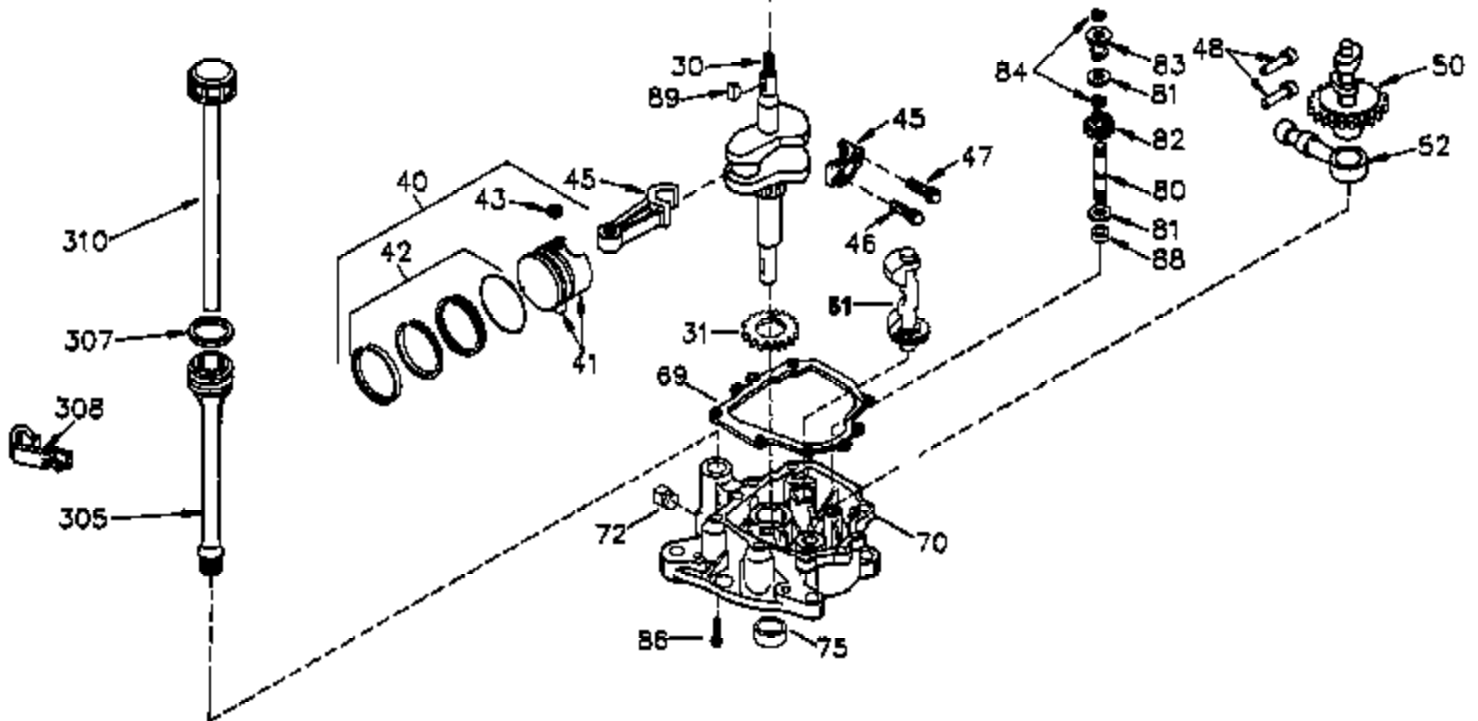

CONTINUED FROM PAGE 2

Engine Parts List #2

Ref #	Part Number	Qty	Description
30	35422A	1	Crankshaft
31	35327	1	Counterbalance Gear
40	35776	1	Piston, Pin & Ring Set (Std.)
40	35777	1	Piston, Pin & Ring Set (.010" OS)
40	35778	1	Piston, Pin & Ring Set (.020" OS)
41	35773	1	Piston & Pin Ass'y. (Std.) (Incl. 43)
41	35774	1	Piston & Pin Ass'y. (.010" OS) (Incl. 43)
41	35775	1	Piston & Pin Ass'y. (.020" OS) (Incl. 43)
42	35779	1	Ring Set (Std.)
42	35780	1	Ring Set (.010" OS)
42	35781	1	Ring Set (.020" OS)
43	35772	2	Piston Pin Retaining Ring
45	36895	1	Connecting Rod Ass'y. (Incl. 47)
47	651033	2	Connecting Rod Bolt
48	34034	2	Valve Lifter
50	35381	1	Camshaft (MCR)
51	35315A	1	Counterbalance Weight
52	31356	1	Oil Pump Ass'y.
64	650128	1	Screw, 10-24 x 1/2"
69	35317	1	* Mounting Flange Gasket
70	35711A	1	Mounting Flange (Incl. 72, 75 & 82)
72	31927	1	Oil Drain Plug
75	35319	1	Oil Seal
80	35783	1	Governor Shaft
81	30590A	2	Washer
82	35378	1	Governor Gear Ass'y. (Incl. 81)
83	30588A	1	Governor Spool
84	29193	2	Retaining Ring
86	650833	7	Screw, 1/4-20 x 1-3/16"
88	31707A	1	Spacer (Incl. 81)
89	32589	1	Flywheel Key
123	33261	1	Intake Pipe Brace
124	651031	3	Screw, 1/4-20 x 9/16"
171	28424	1	Breather Element
178	29752	2	Nut & Lock Washer, 1/4-28
182	30088A	2	Screw, 1/4-28 x 1"
184	33263	1	* Carburetor To Intake Pipe Gasket
185	34926	1	Intake Pipe
223	650378	2	Screw, Torx T-30, 5/16-18 x 1-1/8"
224	27915A	1	* Intake Pipe Gasket
234	650825	1	Nut & Lock Washer, 1/4-20
238	650834	2	Screw, 10-32 x 1-17/32"
239	33629	1	* Carburetor Gasket
240	35538B	1	Air Cleaner Body (Incl. 239)
245	35403	1	Air Cleaner Filter
245A	35404	1	Air Cleaner Filter
250	35961	1	Air Cleaner Cover
251	650886	2	Wing Nut, 1/4-20
292	26460	2	Fuel Line Clamp
305	35574	1	Oil Fill Tube
307	35499	1	"O" Ring
308	35437	1	Fill Tube Clip
310	35576	1	Dipstick
370H	34150	1	Choke Decal
380	632254	1	Carburetor (Incl. 184)