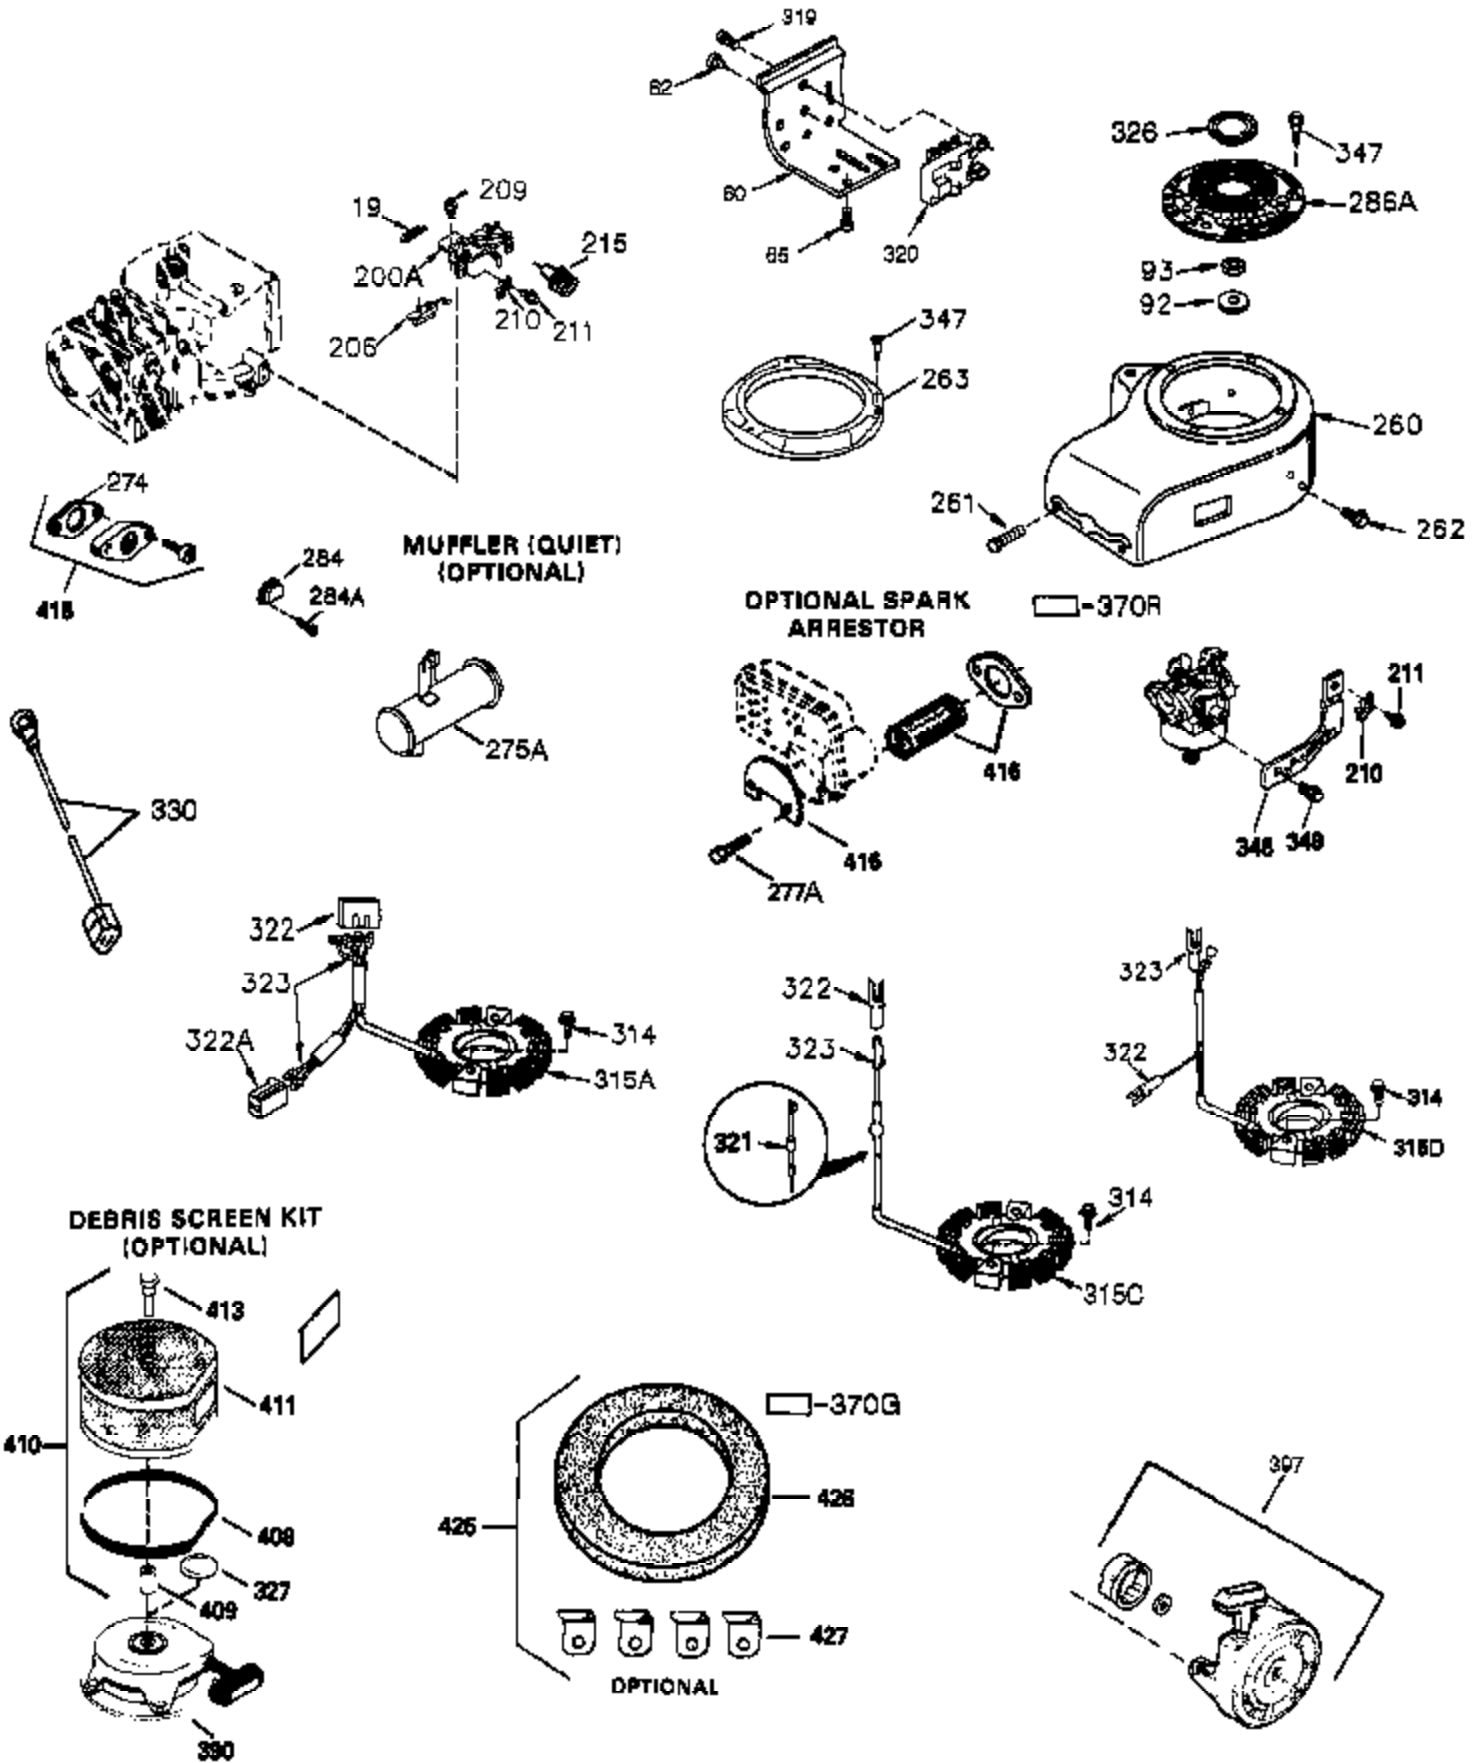

Ref #	Part Number	Qty	Description
19	34043	1	Extension Spring
60	33273A	1	Blower Housing Extension
62	650760	1	Screw, 8-32 x 3/8"
64	650128	1	Screw, 10-24 x 1/2"
92	650880	1	Lock Washer
93	650881	1	Flywheel Nut
171	28424	1	Breather Element
209	30200	2	Screw, 10-24 x 9/16"
215	32410	1	Control Knob
260	33635C	1	Blower Housing
261	650788	2	Screw, 5/16-18 x 3/4"
262	29747B	2	Screw, Torx T-40, 5/16-24 x 21/32"
327	35392	1	Starter Plug
370G	35274	1	Oil Instruction Decal
390	590704	1	Rewind Starter