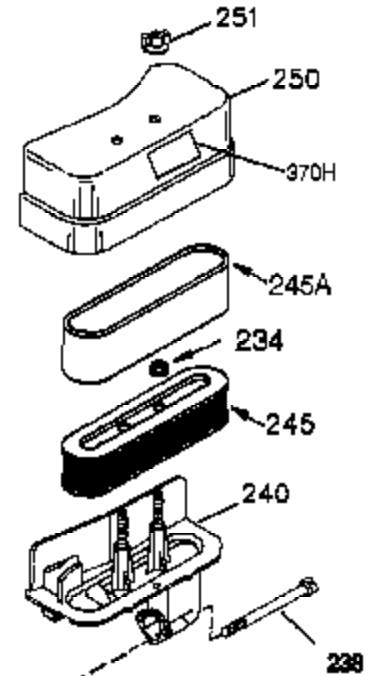

CONTINUED FROM PAGE 2

Engine Parts List #2

Ref #	Part Number	Qty	Description
30	35422A	1	Crankshaft
31	35327	1	Counterbalance Gear
40	35776	1	Piston, Pin & Ring Set (Std.)
40	35777	1	Piston, Pin & Ring Set (.010" OS)
40	35778	1	Piston, Pin & Ring Set (.020" OS)
41	35773	1	Piston & Pin Ass'y. (Std.) (Incl. 43)
41	35774	1	Piston & Pin Ass'y. (.010" OS) (Incl. 43)
41	35775	1	Piston & Pin Ass'y. (.020" OS) (Incl. 43)
42	35779	1	Ring Set (Std.)
42	35780	1	Ring Set (.010" OS)
42	35781	1	Ring Set (.020" OS)
43	35772	2	Piston Pin Retaining Ring
45	36895	1	Connecting Rod Ass'y. (Incl. 47)
47	651033	2	Connecting Rod Bolt
48	34034	2	Valve Lifter
50	35381	1	Camshaft (MCR)
51	35315A	1	Counterbalance Weight
52	31356	1	Oil Pump Ass'y.
64	650128	1	Screw, 10-24 x 1/2"
69	35317	1	* Mounting Flange Gasket
70	35711A	1	Mounting Flange (Incl. 72, 75 & 82)
72	31927	1	Oil Drain Plug
75	35319	1	Oil Seal
80	35783	1	Governor Shaft
81	30590A	2	Washer
82	35378	1	Governor Gear Ass'y. (Incl. 81)
83	30588A	1	Governor Spool
84	29193	2	Retaining Ring
86	650833	7	Screw, 1/4-20 x 1-3/16"
88	31707A	1	Spacer (Incl. 81)
89	32589	1	Flywheel Key
123	33261	1	Intake Pipe Brace
124	651031	3	Screw, 1/4-20 x 9/16"
171	28424	1	Breather Element
178	29752	2	Nut & Lock Washer, 1/4-28
182	30088A	2	Screw, 1/4-28 x 1"
184	33263	1	* Carburetor To Intake Pipe Gasket
185	34926	1	Intake Pipe
223	650378	2	Screw, Torx T-30, 5/16-18 x 1-1/8"
224	27915A	1	* Intake Pipe Gasket
234	650825	1	Nut & Lock Washer, 1/4-20
238	650834	2	Screw, 10-32 x 1-17/32"
239	33629	1	* Carburetor Gasket
240	35538B	1	Air Cleaner Body (Incl. 239)
245	35403	1	Air Cleaner Filter
245A	35404	1	Air Cleaner Filter
250	35961	1	Air Cleaner Cover
251	650886	2	Wing Nut, 1/4-20
292	26460	2	Fuel Line Clamp
305	35574	1	Oil Fill Tube
307	35499	1	"O" Ring
308	35437	1	Fill Tube Clip
310	35576	1	Dipstick
370H	34150	1	Choke Decal
380	632254	1	Carburetor (Incl. 184)