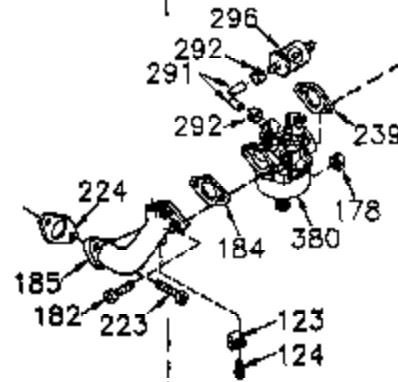

CONTINUED FROM PAGE 2

Ref #	Part Number	Qty	Description
30	35422A	1	Crankshaft
31	35327	1	Counterbalance Gear
40	35776A	1	Piston, Pin & Ring Set (Std.)(Incl. 4 1,42 & 43)
40	35777A	1	Piston, Pin & Ring Set (.010" OS)(Incl. 41,42 & 43)
40	35778A	1	Piston, Pin & Ring Set (.020" OS)(Incl. 41,42 & 43)
41	35773A	1	Piston & Pin Ass'y. (Std.) (Incl. 43)
41	35774A	1	Piston & Pin Ass'y. (.010" OS) (Incl. 43)
41	35775A	1	Piston & Pin Ass'y. (.020" OS) (Incl. 43)
42	35779	1	Ring Set (Std.)
42	35780	1	Ring Set (.010" OS)
42	35781	1	Ring Set (.020" OS)
43	35772	2	Piston Pin Retaining Ring
45	36895	1	Connecting Rod Ass'y. (Incl. 47)
47	651033	2	Connecting Rod Bolt
48	34034	2	Valve Lifter
50	35381	1	Camshaft (MCR)
51	35315A	1	Counterbalance Weight
52	31356	1	Oil Pump Ass'y.
69	35317	1	* Mounting Flange Gasket
70	35711A	1	Mounting Flange (Incl. 72,72A,75 & 80)
72A	28483	1	Oil Drain Plug
72	31927	1	Oil Drain Plug
75	35319	1	Oil Seal
80	35783	1	Governor Shaft
81	30590A	2	Washer
82	35378	1	Governor Gear Ass'y. (Incl. 81)
83	30588A	1	Governor Spool
84	29193	2	Retaining Ring
86	650833	7	Screw, 1/4-20 x 1-3/16"
88	31707A	1	Spacer (Incl. 81)
89	32589	1	Flywheel Key
123	33261	1	Intake Pipe Bracket
124	651031	3	Screw, 1/4-20 x 9/16"
171	28424	1	Breather Element
178	29752	2	Nut & Lock Washer, 1/4-28
182	30088A	2	Screw, 1/4-28 x 1"
184	33263	1	* Carburetor To Intake Pipe Gasket
185	34926	1	Intake Pipe
223	650378	2	Screw, T-30, 5/16-18 x 1-3/32"
224	27915A	1	* Intake Pipe Gasket
234	650825	2	Nut & Lock Washer, 1/4-20
238	650834	2	Screw, 10-32 x 1-17/32"
239	33629	1	* Air Cleaner Gasket
240	35538B	1	Air Cleaner Body (Incl. 239)
245A	35404	1	Air Cleaner Filter
245	35403	1	Air Cleaner Filter (Incl. 234)
250	35961	1	Air Cleaner Cover
251	650886	2	Wing Nut, 1/4-20
292	26460	2	Fuel Line Clamp
305	35574	1	Oil Fill Tube
307	35499	1	"O" Ring
308	35437	1	Fill Tube Clip
310	35576	1	Dipstick
380	640091A	1	Carburetor (Incl. 184)
400	36452B	1	* Gasket Set (Incl. items marked PK i n notes)
420	730225A	1	SAE 30 4-Cycle Engine Oil (Quart)