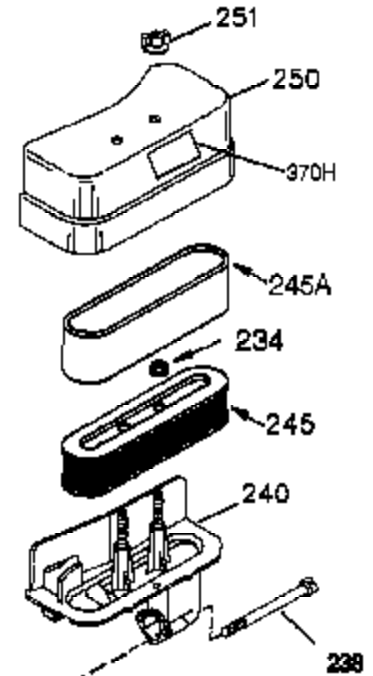

CONTINUED FROM PAGE 2

Ref #	Part Number	Qty	Description
30	35422A	1	Crankshaft
31	35327	1	Counterbalance Gear
40	35776A	1	Piston, Pin & Ring Set (Std.)(Incl. 4 1,42 & 43)
40	35777A	1	Piston, Pin & Ring Set (.010" OS)(Incl. 41,42 & 43)
40	35778A	1	Piston, Pin & Ring Set (.020" OS)(Incl. 41,42 & 43)
41	35773A	1	Piston & Pin Ass'y. (Std.) (Incl. 43)
41	35774A	1	Piston & Pin Ass'y. (.010" OS) (Incl. 43)
41	35775A	1	Piston & Pin Ass'y. (.020" OS) (Incl. 43)
42	35779	1	Ring Set (Std.)
42	35780	1	Ring Set (.010" OS)
42	35781	1	Ring Set (.020" OS)
43	35772	2	Piston Pin Retaining Ring
45	36895	1	Connecting Rod Ass'y. (Incl. 47)
47	651033	2	Connecting Rod Bolt
48	34034	2	Valve Lifter
50	35381	1	Camshaft (MCR)
51	35315A	1	Counterbalance Weight
52	31356	1	Oil Pump Ass'y.
69	35317	1	* Mounting Flange Gasket
70	35711A	1	Mounting Flange (Incl. 72,72A,75 & 80)
72A	28483	1	Oil Drain Plug
72	31927	1	Oil Drain Plug
75	35319	1	Oil Seal
80	35783	1	Governor Shaft
81	30590A	2	Washer
82	35378	1	Governor Gear Ass'y. (Incl. 81)
83	30588A	1	Governor Spool
84	29193	2	Retaining Ring
86	650833	7	Screw, 1/4-20 x 1-3/16"
88	31707A	1	Spacer (Incl. 81)
89	32589	1	Flywheel Key
123	33261	1	Intake Pipe Bracket
124	651031	3	Screw, 1/4-20 x 9/16"
171	28424	1	Breather Element
178	29752	2	Nut & Lock Washer, 1/4-28
182	30088A	2	Screw, 1/4-28 x 1"
184	33263	1	* Carburetor To Intake Pipe Gasket
185	34926	1	Intake Pipe
223	650378	2	Screw, T-30, 5/16-18 x 1-3/32"
224	27915A	1	* Intake Pipe Gasket
234	650825	2	Nut & Lock Washer, 1/4-20
238	650834	2	Screw, 10-32 x 1-17/32"
239	33629	1	* Air Cleaner Gasket
240	35538B	1	Air Cleaner Body (Incl. 239)
245A	35404	1	Air Cleaner Filter
245	35403	1	Air Cleaner Filter (Incl. 234)
250	35961	1	Air Cleaner Cover
251	650886	2	Wing Nut, 1/4-20
292	26460	2	Fuel Line Clamp
305	35574	1	Oil Fill Tube
307	35499	1	"O" Ring
308	35437	1	Fill Tube Clip
310	35576	1	Dipstick
380	640091A	1	Carburetor (Incl. 184)
400	36452B	1	* Gasket Set (Incl. items marked PK i n notes)
420	730225A	1	SAE 30 4-Cycle Engine Oil (Quart)