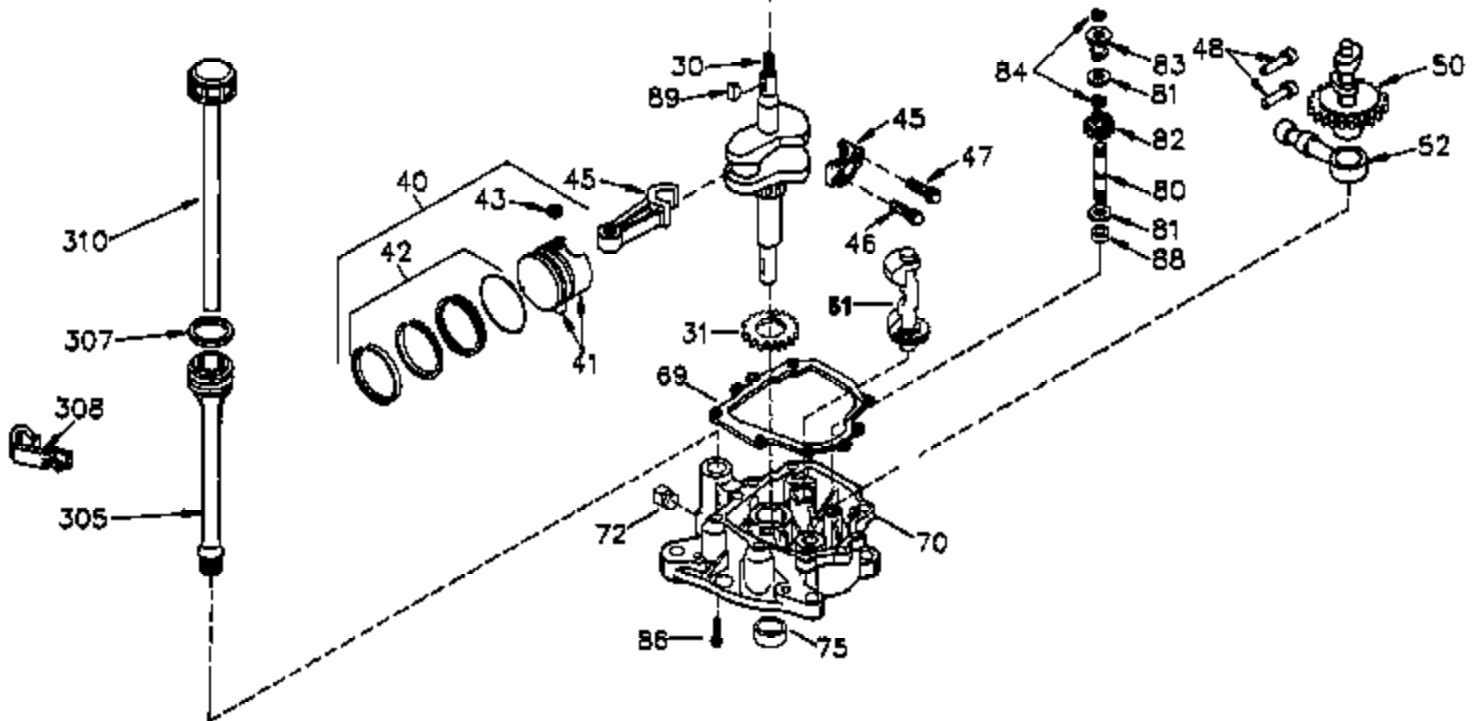

CONTINUED FROM PAGE 2

Ref #	Part Number	Qty	Description
30	35422A	1	Crankshaft
31	35327	1	Counterbalance Gear
40	35776A	1	Piston, Pin & Ring Set (Std.)(Incl. 4 1,42 & 43)
40	35777A	1	Piston, Pin & Ring Set (.010" OS)(Incl. 41,42 & 43)
40	35778A	1	Piston, Pin & Ring Set (.020" OS)(Incl. 41,42 & 43)
41	35773A	1	Piston & Pin Ass'y. (Std.) (Incl. 43)
41	35774A	1	Piston & Pin Ass'y. (.010" OS) (Incl. 43)
41	35775A	1	Piston & Pin Ass'y. (.020" OS) (Incl. 43)
42	35779	1	Ring Set (Std.)
42	35780	1	Ring Set (.010" OS)
42	35781	1	Ring Set (.020" OS)
43	35772	2	Piston Pin Retaining Ring
45	36895	1	Connecting Rod Ass'y. (Incl. 47)
47	651033	2	Connecting Rod Bolt
48	34034	2	Valve Lifter
50	35381	1	Camshaft (MCR)
51	35315A	1	Counterbalance Weight
52	31356	1	Oil Pump Ass'y.
69	35317	1	* Mounting Flange Gasket
70	35711A	1	Mounting Flange (Incl. 72,72A,75 & 80)
72A	28483	1	Oil Drain Plug
72	31927	1	Oil Drain Plug
75	35319	1	Oil Seal
80	35783	1	Governor Shaft
81	30590A	2	Washer
82	35378	1	Governor Gear Ass'y. (Incl. 81)
83	30588A	1	Governor Spool
84	29193	2	Retaining Ring
86	650833	7	Screw, 1/4-20 x 1-3/16"
88	31707A	1	Spacer (Incl. 81)
89	32589	1	Flywheel Key
123	33261	1	Intake Pipe Bracket
124	651031	3	Screw, 1/4-20 x 9/16"
171	28424	1	Breather Element
178	29752	2	Nut & Lock Washer, 1/4-28
182	30088A	2	Screw, 1/4-28 x 1"
184	33263	1	* Carburetor To Intake Pipe Gasket
185	34926	1	Intake Pipe
223	650378	2	Screw, T-30, 5/16-18 x 1-3/32"
224	27915A	1	* Intake Pipe Gasket
234	650825	2	Nut & Lock Washer, 1/4-20
238	650834	2	Screw, 10-32 x 1-17/32"
239	33629	1	* Air Cleaner Gasket
240	35538B	1	Air Cleaner Body (Incl. 239)
245A	35404	1	Air Cleaner Filter
245	35403	1	Air Cleaner Filter (Incl. 234)
250	35961	1	Air Cleaner Cover
251	650886	2	Wing Nut, 1/4-20
292	26460	2	Fuel Line Clamp
305	35574	1	Oil Fill Tube
307	35499	1	"O" Ring
308	35437	1	Fill Tube Clip
310	35576	1	Dipstick
380	640091A	1	Carburetor (Incl. 184)
400	36452B	1	* Gasket Set (Incl. items marked PK i n notes)
420	730225A	1	SAE 30 4-Cycle Engine Oil (Quart)