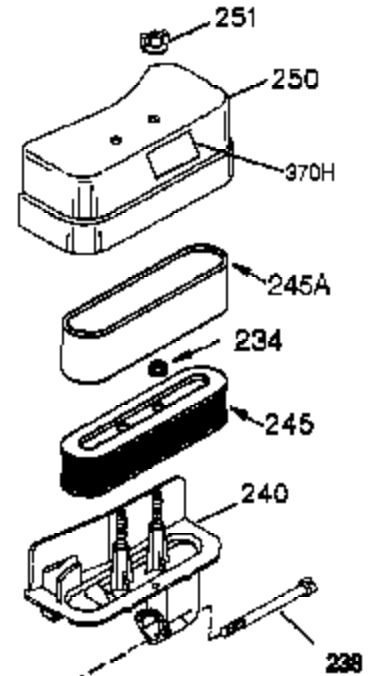

CONTINUED FROM PAGE 2

Ref #	Part Number	Qty	Description
30	35422A	1	Crankshaft
31	35327	1	Counterbalance Gear
40	35776A	1	Piston, Pin & Ring Set (Std.)(Incl. 4 1,42 & 43)
40	35777A	1	Piston, Pin & Ring Set (.010" OS)(Incl. 41,42 & 43)
40	35778A	1	Piston, Pin & Ring Set (.020" OS)(Incl. 41,42 & 43)
41	35773A	1	Piston & Pin Ass'y. (Std.) (Incl. 43)
41	35774A	1	Piston & Pin Ass'y. (.010" OS) (Incl. 43)
41	35775A	1	Piston & Pin Ass'y. (.020" OS) (Incl. 43)
42	35779	1	Ring Set (Std.)
42	35780	1	Ring Set (.010" OS)
42	35781	1	Ring Set (.020" OS)
43	35772	2	Piston Pin Retaining Ring
45	36895	1	Connecting Rod Ass'y. (Incl. 47)
47	651033	2	Connecting Rod Bolt
48	34034	2	Valve Lifter
50	35381	1	Camshaft (MCR)
51	35315A	1	Counterbalance Weight
52	31356	1	Oil Pump Ass'y.
69	35317	1	* Mounting Flange Gasket
70	35711A	1	Mounting Flange (Incl. 72,72A,75 & 80)
72A	28483	1	Oil Drain Plug
72	31927	1	Oil Drain Plug
75	35319	1	Oil Seal
80	35783	1	Governor Shaft
81	30590A	2	Washer
82	35378	1	Governor Gear Ass'y. (Incl. 81)
83	30588A	1	Governor Spool
84	29193	2	Retaining Ring
86	650833	7	Screw, 1/4-20 x 1-3/16"
88	31707A	1	Spacer (Incl. 81)
89	32589	1	Flywheel Key
123	33261	1	Intake Pipe Bracket
124	651031	3	Screw, 1/4-20 x 9/16"
171	28424	1	Breather Element
178	29752	2	Nut & Lock Washer, 1/4-28
182	30088A	2	Screw, 1/4-28 x 1"
184	33263	1	* Carburetor To Intake Pipe Gasket
185	34926	1	Intake Pipe
223	650378	2	Screw, T-30, 5/16-18 x 1-3/32"
224	27915A	1	* Intake Pipe Gasket
234	650825	2	Nut & Lock Washer, 1/4-20
238	650834	2	Screw, 10-32 x 1-17/32"
239	33629	1	* Air Cleaner Gasket
240	35538B	1	Air Cleaner Body (Incl. 239)
245A	35404	1	Air Cleaner Filter
245	35403	1	Air Cleaner Filter (Incl. 234)
250	35961	1	Air Cleaner Cover
251	650886	2	Wing Nut, 1/4-20
292	26460	2	Fuel Line Clamp
305	35574	1	Oil Fill Tube
307	35499	1	"O" Ring
308	35437	1	Fill Tube Clip
310	35576	1	Dipstick
380	640091A	1	Carburetor (Incl. 184)
400	36452B	1	* Gasket Set (Incl. items marked PK i n notes)
420	730225A	1	SAE 30 4-Cycle Engine Oil (Quart)