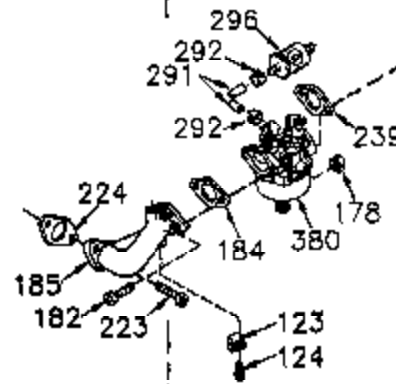

CONTINUED FROM PAGE 2

Ref #	Part Number	Qty	Description
30	35422A	1	Crankshaft
31	35327	1	Counterbalance Gear
40	35776A	1	Piston, Pin & Ring Set (Std.)(Incl. 4 1,42 & 43)
40	35777A	1	Piston, Pin & Ring Set (.010" OS)(Incl. 41,42 & 43)
40	35778A	1	Piston, Pin & Ring Set (.020" OS)(Incl. 41,42 & 43)
41	35773A	1	Piston & Pin Ass'y. (Std.) (Incl. 43)
41	35774A	1	Piston & Pin Ass'y. (.010" OS) (Incl. 43)
41	35775A	1	Piston & Pin Ass'y. (.020" OS) (Incl. 43)
42	35779	1	Ring Set (Std.)
42	35780	1	Ring Set (.010" OS)
42	35781	1	Ring Set (.020" OS)
43	35772	2	Piston Pin Retaining Ring
45	36895	1	Connecting Rod Ass'y. (Incl. 47)
47	651033	2	Connecting Rod Bolt
48	34034	2	Valve Lifter
50	35381	1	Camshaft (MCR)
51	35315A	1	Counterbalance Weight
52	31356	1	Oil Pump Ass'y.
69	35317	1	* Mounting Flange Gasket
70	35711A	1	Mounting Flange (Incl. 72,72A,75 & 80)
72A	28483	1	Oil Drain Plug
72	31927	1	Oil Drain Plug
75	35319	1	Oil Seal
80	35783	1	Governor Shaft
81	30590A	2	Washer
82	35378	1	Governor Gear Ass'y. (Incl. 81)
83	30588A	1	Governor Spool
84	29193	2	Retaining Ring
86	650833	7	Screw, 1/4-20 x 1-3/16"
88	31707A	1	Spacer (Incl. 81)
89	32589	1	Flywheel Key
123	33261	1	Intake Pipe Bracket
124	651031	3	Screw, 1/4-20 x 9/16"
171	28424	1	Breather Element
178	29752	2	Nut & Lock Washer, 1/4-28
182	30088A	2	Screw, 1/4-28 x 1"
184	33263	1	* Carburetor To Intake Pipe Gasket
185	34926	1	Intake Pipe
223	650378	2	Screw, T-30, 5/16-18 x 1-3/32"
224	27915A	1	* Intake Pipe Gasket
234	650825	2	Nut & Lock Washer, 1/4-20
238	650834	2	Screw, 10-32 x 1-17/32"
239	33629	1	* Air Cleaner Gasket
240	35538B	1	Air Cleaner Body (Incl. 239)
245A	35404	1	Air Cleaner Filter
245	35403	1	Air Cleaner Filter (Incl. 234)
250	35961	1	Air Cleaner Cover
251	650886	2	Wing Nut, 1/4-20
292	26460	2	Fuel Line Clamp
305	35574	1	Oil Fill Tube
307	35499	1	"O" Ring
308	35437	1	Fill Tube Clip
310	35576	1	Dipstick
380	640091A	1	Carburetor (Incl. 184)
400	36452B	1	* Gasket Set (Incl. items marked PK i n notes)
420	730225A	1	SAE 30 4-Cycle Engine Oil (Quart)