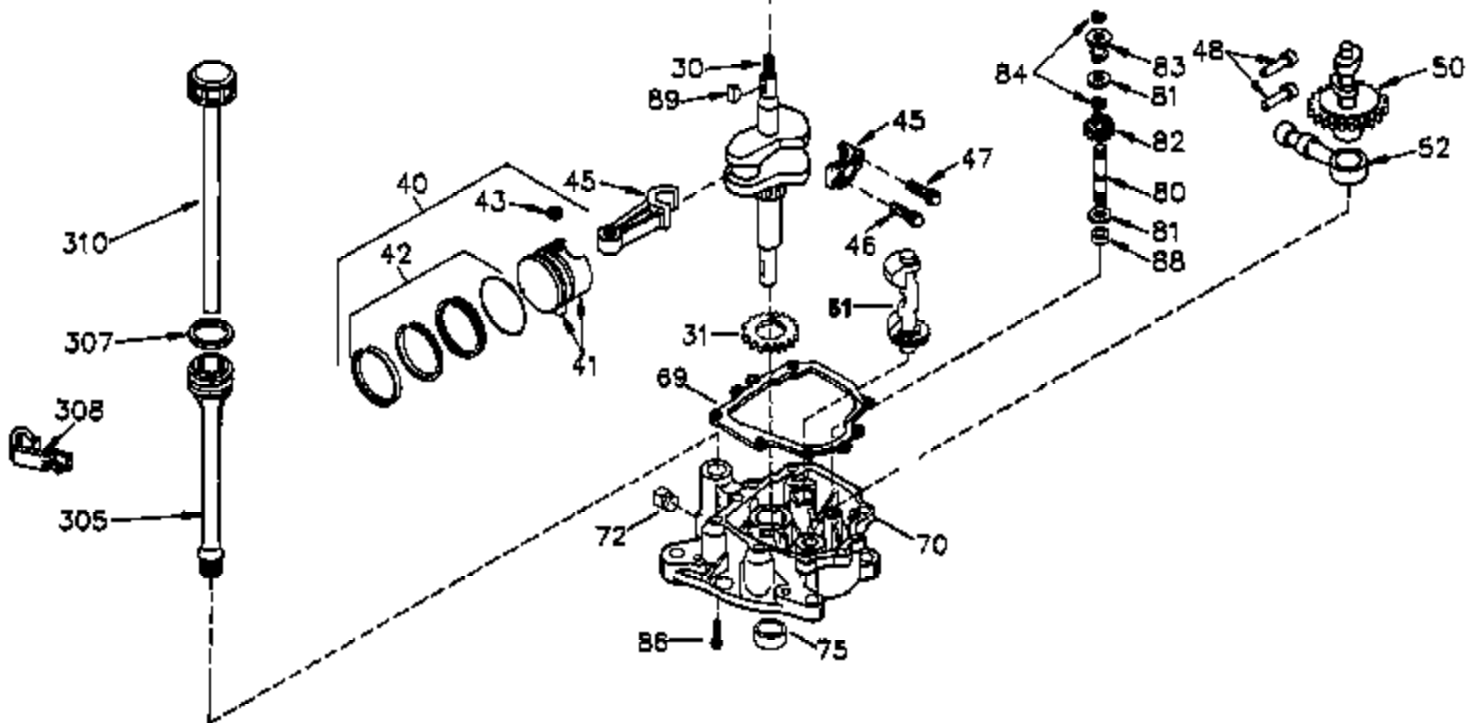

CONTINUED FROM PAGE 2

Ref #	Part Number	Qty	Description
30	35422A	1	Crankshaft
31	35327	1	Counterbalance Gear
40	35776A	1	Piston, Pin & Ring Set (Std.)(Incl. 4 1,42 & 43)
40	35777A	1	Piston, Pin & Ring Set (.010" OS)(Incl. 41,42 & 43)
40	35778A	1	Piston, Pin & Ring Set (.020" OS)(Incl. 41,42 & 43)
41	35773A	1	Piston & Pin Ass'y. (Std.) (Incl. 43)
41	35774A	1	Piston & Pin Ass'y. (.010" OS) (Incl. 43)
41	35775A	1	Piston & Pin Ass'y. (.020" OS) (Incl. 43)
42	35779	1	Ring Set (Std.)
42	35780	1	Ring Set (.010" OS)
42	35781	1	Ring Set (.020" OS)
43	35772	2	Piston Pin Retaining Ring
45	36895	1	Connecting Rod Ass'y. (Incl. 47)
47	651033	2	Connecting Rod Bolt
48	34034	2	Valve Lifter
50	35381	1	Camshaft (MCR)
51	35315A	1	Counterbalance Weight
52	31356	1	Oil Pump Ass'y.
69	35317	1	* Mounting Flange Gasket
70	35711A	1	Mounting Flange (Incl. 72,72A,75 & 80)
72A	28483	1	Oil Drain Plug
72	31927	1	Oil Drain Plug
75	35319	1	Oil Seal
80	35783	1	Governor Shaft
81	30590A	2	Washer
82	35378	1	Governor Gear Ass'y. (Incl. 81)
83	30588A	1	Governor Spool
84	29193	2	Retaining Ring
86	650833	7	Screw, 1/4-20 x 1-3/16"
88	31707A	1	Spacer (Incl. 81)
89	32589	1	Flywheel Key
123	33261	1	Intake Pipe Bracket
124	651031	3	Screw, 1/4-20 x 9/16"
171	28424	1	Breather Element
178	29752	2	Nut & Lock Washer, 1/4-28
182	30088A	2	Screw, 1/4-28 x 1"
184	33263	1	* Carburetor To Intake Pipe Gasket
185	34926	1	Intake Pipe
223	650378	2	Screw, T-30, 5/16-18 x 1-3/32"
224	27915A	1	* Intake Pipe Gasket
234	650825	2	Nut & Lock Washer, 1/4-20
238	650834	2	Screw, 10-32 x 1-17/32"
239	33629	1	* Air Cleaner Gasket
240	35538B	1	Air Cleaner Body (Incl. 239)
245A	35404	1	Air Cleaner Filter
245	35403	1	Air Cleaner Filter (Incl. 234)
250	35961	1	Air Cleaner Cover
251	650886	2	Wing Nut, 1/4-20
292	26460	2	Fuel Line Clamp
305	35574	1	Oil Fill Tube
307	35499	1	"O" Ring
308	35437	1	Fill Tube Clip
310	35576	1	Dipstick
380	640091A	1	Carburetor (Incl. 184)
400	36452B	1	* Gasket Set (Incl. items marked PK i n notes)
420	730225A	1	SAE 30 4-Cycle Engine Oil (Quart)