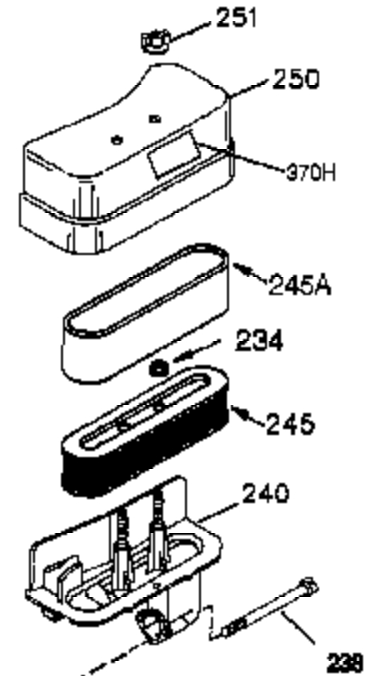

CONTINUED FROM PAGE 2

Engine Parts List #2

Ref #	Part Number	Qty	Description
30	35422A	1	Crankshaft
31	35327	1	Counterbalance Gear
40	35776A	1	Piston, Pin & Ring Set (Std.)
40	35777A	1	Piston, Pin & Ring Set (.010" OS)
40	35778A	1	Piston, Pin & Ring Set (.020" OS)
41	35773A	1	Piston & Pin Ass'y. (Std.) (Incl. 43)
41	35774A	1	Piston & Pin Ass'y. (.010" OS) (Incl. 43)
41	35775A	1	Piston & Pin Ass'y. (.020" OS) (Incl. 43)
42	35779	1	Ring Set (Std.)
42	35780	1	Ring Set (.010" OS)
42	35781	1	Ring Set (.020" OS)
43	35772	2	Piston Pin Retaining Ring
45	36895	1	Connecting Rod Ass'y. (Incl. 47)
47	651033	2	Connecting Rod Bolt
48	34034	2	Valve Lifter
50	35381	1	Camshaft (MCR)
51	35315A	1	Counterbalance Weight
52	31356	1	Oil Pump Ass'y.
69	35317	1	* Mounting Flange Gasket
70	35711A	1	Mounting Flange (Incl. 72, 75 & 80)
72	31927	1	Oil Drain Plug
75	35319	1	Oil Seal
80	35783	1	Governor Shaft
81	30590A	2	Washer
82	35378	1	Governor Gear Ass'y. (Incl. 81)
83	30588A	1	Governor Spool
84	29193	2	Retaining Ring
86	650833	7	Screw, 1/4-20 x 1-3/16"
88	31707A	1	Spacer (Incl. 81)
89	32589	1	Flywheel Key
123	33261	1	Intake Pipe Brace
124	651031	3	Screw, 1/4-20 x 9/16"
171	28424	1	Breather Element
178	29752	2	Nut & Lock Washer, 1/4-28
182	30088A	2	Screw, 1/4-28 x 1"
184	33263	1	* Carburetor To Intake Pipe Gasket
185	34926	1	Intake Pipe
223	650378	2	Screw, T-30, 5/16-18 x 1-3/32"
224	27915A	1	* Intake Pipe Gasket
234	650825	2	Nut & Lock Washer, 1/4-20
238	650834	2	Screw, 10-32 x 1-17/32"
239	33629	1	* Air Cleaner Gasket
240	35538B	1	Air Cleaner Body (Incl. 239)
245A	35404	1	Air Cleaner Filter
245	35403	1	Air Cleaner Filter (Incl. 234)
250	35961	1	Air Cleaner Cover
251	650886	2	Wing Nut, 1/4-20
291	30705	1	Fuel Line
292	26460	3	Fuel Line Clamp
305	35574	1	Oil Fill Tube
307	35499	1	"O" Ring
308	35437	1	Fill Tube Clip
310	35576	1	Dipstick
380	640297	1	Carburetor (Incl. 184)
400	36452B	1	* Gasket Set (Incl. items marked PK in notes)