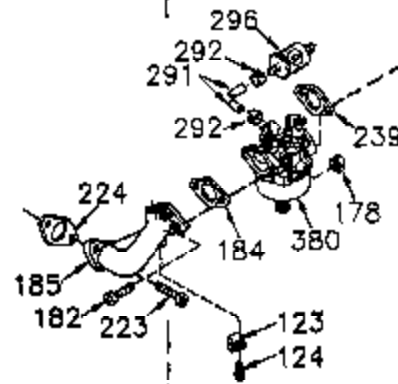

CONTINUED FROM PAGE 2

Engine Parts List #2

Ref #	Part Number	Qty	Description
30	35422A	1	Crankshaft
31	35327	1	Counterbalance Gear
40	35776A	1	Piston, Pin & Ring Set (Std.)
40	35777A	1	Piston, Pin & Ring Set (.010" OS)
40	35778A	1	Piston, Pin & Ring Set (.020" OS)
41	35773A	1	Piston & Pin Ass'y. (Std.) (Incl. 43)
41	35774A	1	Piston & Pin Ass'y. (.010" OS) (Incl. 43)
41	35775A	1	Piston & Pin Ass'y. (.020" OS) (Incl. 43)
42	35779	1	Ring Set (Std.)
42	35780	1	Ring Set (.010" OS)
42	35781	1	Ring Set (.020" OS)
43	35772	2	Piston Pin Retaining Ring
45	36895	1	Connecting Rod Ass'y. (Incl. 47)
47	651033	2	Connecting Rod Bolt
48	34034	2	Valve Lifter
50	35381	1	Camshaft (MCR)
51	35315A	1	Counterbalance Weight
52	31356	1	Oil Pump Ass'y.
69	35317	1	* Mounting Flange Gasket
70	35711A	1	Mounting Flange (Incl. 72, 75 & 80)
72	31927	1	Oil Drain Plug
75	35319	1	Oil Seal
80	35783	1	Governor Shaft
81	30590A	2	Washer
82	35378	1	Governor Gear Ass'y. (Incl. 81)
83	30588A	1	Governor Spool
84	29193	2	Retaining Ring
86	650833	7	Screw, 1/4-20 x 1-3/16"
88	31707A	1	Spacer (Incl. 81)
89	32589	1	Flywheel Key
123	33261	1	Intake Pipe Brace
124	651031	3	Screw, 1/4-20 x 9/16"
171	28424	1	Breather Element
178	29752	2	Nut & Lock Washer, 1/4-28
182	30088A	2	Screw, 1/4-28 x 1"
184	33263	1	* Carburetor To Intake Pipe Gasket
185	34926	1	Intake Pipe
223	650378	2	Screw, T-30, 5/16-18 x 1-3/32"
224	27915A	1	* Intake Pipe Gasket
234	650825	2	Nut & Lock Washer, 1/4-20
238	650834	2	Screw, 10-32 x 1-17/32"
239	33629	1	* Air Cleaner Gasket
240	35538B	1	Air Cleaner Body (Incl. 239)
245A	35404	1	Air Cleaner Filter
245	35403	1	Air Cleaner Filter (Incl. 234)
250	35961	1	Air Cleaner Cover
251	650886	2	Wing Nut, 1/4-20
291	30705	1	Fuel Line
292	26460	3	Fuel Line Clamp
305	35574	1	Oil Fill Tube
307	35499	1	"O" Ring
308	35437	1	Fill Tube Clip
310	35576	1	Dipstick
380	640297	1	Carburetor (Incl. 184)
400	36452B	1	* Gasket Set (Incl. items marked PK in notes)