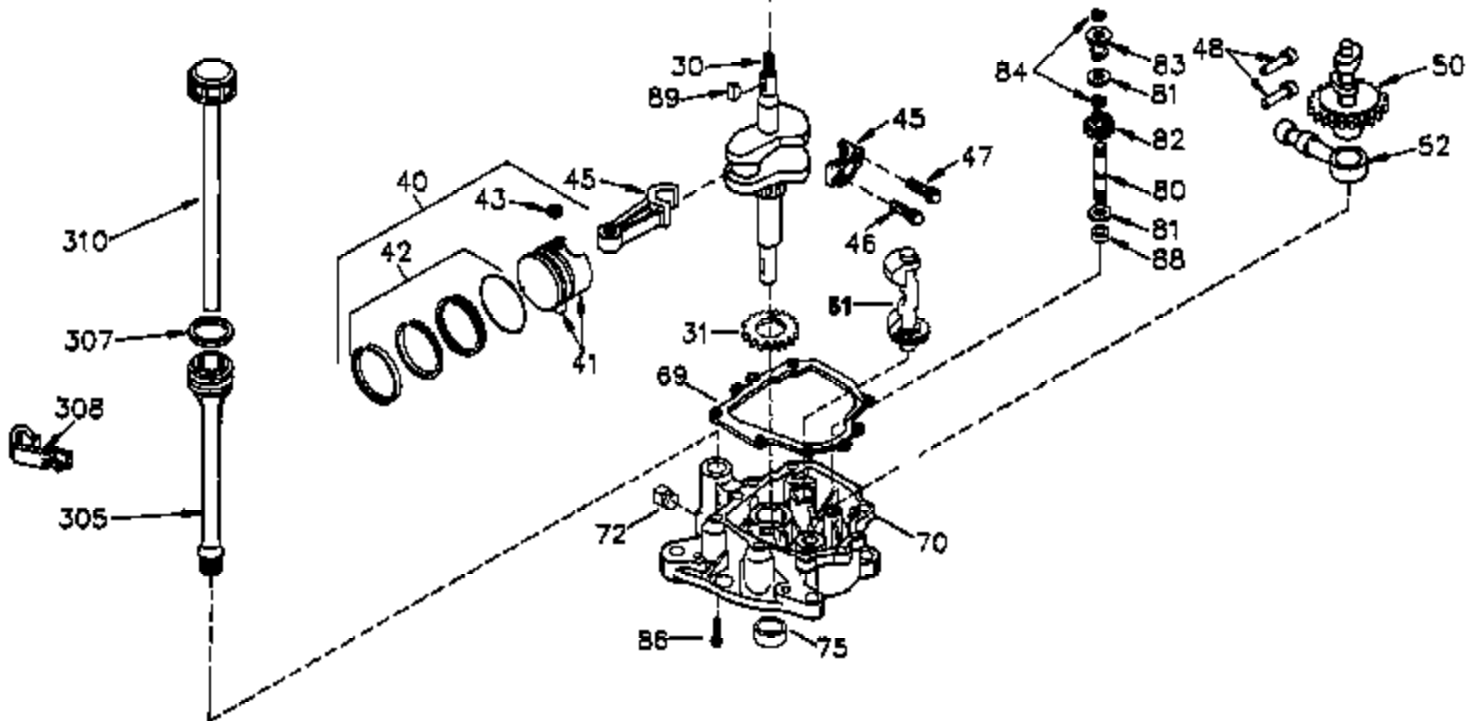

CONTINUED FROM PAGE 2

Engine Parts List #2

Ref #	Part Number	Qty	Description
30	35422A	1	Crankshaft
31	35327	1	Counterbalance Gear
40	35776A	1	Piston, Pin & Ring Set (Std.)
40	35777A	1	Piston, Pin & Ring Set (.010" OS)
40	35778A	1	Piston, Pin & Ring Set (.020" OS)
41	35773A	1	Piston & Pin Ass'y. (Std.) (Incl. 43)
41	35774A	1	Piston & Pin Ass'y. (.010" OS) (Incl. 43)
41	35775A	1	Piston & Pin Ass'y. (.020" OS) (Incl. 43)
42	35779	1	Ring Set (Std.)
42	35780	1	Ring Set (.010" OS)
42	35781	1	Ring Set (.020" OS)
43	35772	2	Piston Pin Retaining Ring
45	36895	1	Connecting Rod Ass'y. (Incl. 47)
47	651033	2	Connecting Rod Bolt
48	34034	2	Valve Lifter
50	35381	1	Camshaft (MCR)
51	35315A	1	Counterbalance Weight
52	31356	1	Oil Pump Ass'y.
69	35317	1	* Mounting Flange Gasket
70	35711A	1	Mounting Flange (Incl. 72, 75 & 80)
72	31927	1	Oil Drain Plug
75	35319	1	Oil Seal
80	35783	1	Governor Shaft
81	30590A	2	Washer
82	35378	1	Governor Gear Ass'y. (Incl. 81)
83	30588A	1	Governor Spool
84	29193	2	Retaining Ring
86	650833	7	Screw, 1/4-20 x 1-3/16"
88	31707A	1	Spacer (Incl. 81)
89	32589	1	Flywheel Key
123	33261	1	Intake Pipe Brace
124	651031	3	Screw, 1/4-20 x 9/16"
171	28424	1	Breather Element
178	29752	2	Nut & Lock Washer, 1/4-28
182	30088A	2	Screw, 1/4-28 x 1"
184	33263	1	* Carburetor To Intake Pipe Gasket
185	34926	1	Intake Pipe
223	650378	2	Screw, T-30, 5/16-18 x 1-3/32"
224	27915A	1	* Intake Pipe Gasket
234	650825	2	Nut & Lock Washer, 1/4-20
238	650834	2	Screw, 10-32 x 1-17/32"
239	33629	1	* Air Cleaner Gasket
240	35538B	1	Air Cleaner Body (Incl. 239)
245A	35404	1	Air Cleaner Filter
245	35403	1	Air Cleaner Filter (Incl. 234)
250	35961	1	Air Cleaner Cover
251	650886	2	Wing Nut, 1/4-20
291	30705	1	Fuel Line
292	26460	3	Fuel Line Clamp
305	35574	1	Oil Fill Tube
307	35499	1	"O" Ring
308	35437	1	Fill Tube Clip
310	35576	1	Dipstick
380	640297	1	Carburetor (Incl. 184)
400	36452B	1	* Gasket Set (Incl. items marked PK in notes)