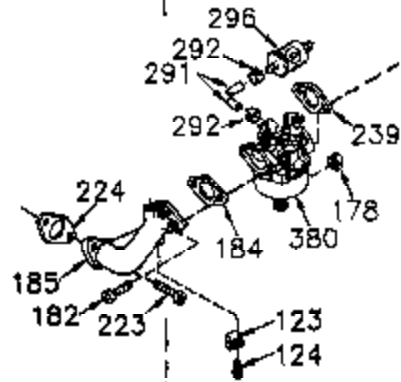

CONTINUED FROM PAGE 2

Ref #	Part Number	Qty	Description
30	35429A	1	Crankshaft
31	35327	1	Counterbalance Gear
40	35776A	1	Piston, Pin & Ring Set (Std.)
40	35777A	1	Piston, Pin & Ring Set (.010" OS)
40	35778A	1	Piston, Pin & Ring Set (.020" OS)
41	35773A	1	Piston & Pin Ass'y. (Std.) (Incl. 43)
41	35774A	1	Piston & Pin Ass'y. (.010" OS) (Incl. 43)
41	35775A	1	Piston & Pin Ass'y. (.020" OS) (Incl. 43)
42	35779	1	Ring Set (Std.)
42	35780	1	Ring Set (.010" OS)
42	35781	1	Ring Set (.020" OS)
43	35772	2	Piston Pin Retaining Ring
45	36895	1	Connecting Rod Ass'y. (Incl. 47)
47	651033	2	Connecting Rod Bolt
48	34034	2	Valve Lifter
50	35381	1	Camshaft (MCR)
51	35315A	1	Counterbalance Weight
52	31356	1	Oil Pump Ass'y.
69	35317	1	* Mounting Flange Gasket
70	35711A	1	Mounting Flange (Incl. 72, 75 & 80)
72	31927	1	Oil Drain Plug
75	35319	1	Oil Seal
80	35783	1	Governor Shaft
81	30590A	2	Washer
82	35378	1	Governor Gear Ass'y. (Incl. 81)
83	30588A	1	Governor Spool
84	29193	2	Retaining Ring
86	650833	7	Screw, 1/4-20 x 1-3/16"
88	31707A	1	Spacer (Incl. 81)
89	32589	1	Flywheel Key
123	33261	1	Intake Pipe Brace
124	651031	3	Screw, 1/4-20 x 9/16"
171	28424	1	Breather Element
178	29752	2	Nut & Lock Washer, 1/4-28
182	30088A	2	Screw, 1/4-28 x 1"
184	33263	1	* Carburetor To Intake Pipe Gasket
185	34926	1	Intake Pipe
223	650378	2	Screw, T-30, 5/16-18 x 1-3/32"
224	27915A	1	* Intake Pipe Gasket
234	650825	2	Nut & Lock Washer, 1/4-20
238	650834	2	Screw, 10-32 x 1-17/32"
239	33629	1	* Air Cleaner Gasket
240	35538B	1	Air Cleaner Body (Incl. 239)
245	35403	1	Air Cleaner Filter (Incl. 234)
245A	35404	1	Air Cleaner Filter
250	35961	1	Air Cleaner Cover
251	650886	2	Wing Nut, 1/4-20
292	26460	2	Fuel Line Clamp
305	35574	1	Oil Fill Tube
307	35499	1	"O" Ring
308	35437	1	Fill Tube Clip
310	35576	1	Dipstick
380	640091A	1	Carburetor (Incl. 184)
400	36452B	1	* Gasket Set (Incl. items marked PK in notes)
417	650696	2	Screw, 5/16-18 x 2-45/64"
900	752329C	1	Replacement Engine, order from 71-999
900	752312B	1	Rep. Short Block, order from 71-999