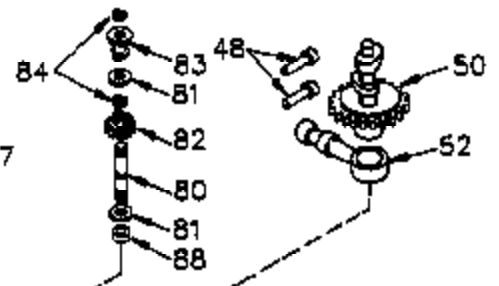

CONTINUED FROM PAGE 2

Ref #	Part Number	Qty	Description
30	35429A	1	Crankshaft
31	35327	1	Counterbalance Gear
40	35776A	1	Piston, Pin & Ring Set (Std.)
40	35777A	1	Piston, Pin & Ring Set (.010" OS)
40	35778A	1	Piston, Pin & Ring Set (.020" OS)
41	35773A	1	Piston & Pin Ass'y. (Std.) (Incl. 43)
41	35774A	1	Piston & Pin Ass'y. (.010" OS) (Incl. 43)
41	35775A	1	Piston & Pin Ass'y. (.020" OS) (Incl. 43)
42	35779	1	Ring Set (Std.)
42	35780	1	Ring Set (.010" OS)
42	35781	1	Ring Set (.020" OS)
43	35772	2	Piston Pin Retaining Ring
45	36895	1	Connecting Rod Ass'y. (Incl. 47)
47	651033	2	Connecting Rod Bolt
48	34034	2	Valve Lifter
50	35381	1	Camshaft (MCR)
51	35315A	1	Counterbalance Weight
52	31356	1	Oil Pump Ass'y.
69	35317	1	* Mounting Flange Gasket
70	35711A	1	Mounting Flange (Incl. 72, 75 & 80)
72	31927	1	Oil Drain Plug
75	35319	1	Oil Seal
80	35783	1	Governor Shaft
81	30590A	2	Washer
82	35378	1	Governor Gear Ass'y. (Incl. 81)
83	30588A	1	Governor Spool
84	29193	2	Retaining Ring
86	650833	7	Screw, 1/4-20 x 1-3/16"
88	31707A	1	Spacer (Incl. 81)
89	32589	1	Flywheel Key
123	33261	1	Intake Pipe Brace
124	651031	3	Screw, 1/4-20 x 9/16"
171	28424	1	Breather Element
178	29752	2	Nut & Lock Washer, 1/4-28
182	30088A	2	Screw, 1/4-28 x 1"
184	33263	1	* Carburetor To Intake Pipe Gasket
185	34926	1	Intake Pipe
223	650378	2	Screw, T-30, 5/16-18 x 1-3/32"
224	27915A	1	* Intake Pipe Gasket
234	650825	2	Nut & Lock Washer, 1/4-20
238	650834	2	Screw, 10-32 x 1-17/32"
239	33629	1	* Air Cleaner Gasket
240	35538B	1	Air Cleaner Body (Incl. 239)
245	35403	1	Air Cleaner Filter (Incl. 234)
245A	35404	1	Air Cleaner Filter
250	35961	1	Air Cleaner Cover
251	650886	2	Wing Nut, 1/4-20
292	26460	2	Fuel Line Clamp
305	35574	1	Oil Fill Tube
307	35499	1	"O" Ring
308	35437	1	Fill Tube Clip
310	35576	1	Dipstick
380	640091A	1	Carburetor (Incl. 184)
400	36452B	1	* Gasket Set (Incl. items marked PK in notes)
417	650696	2	Screw, 5/16-18 x 2-45/64"
900	752329C	1	Replacement Engine, order from 71-999
900	752312B	1	Rep. Short Block, order from 71-999