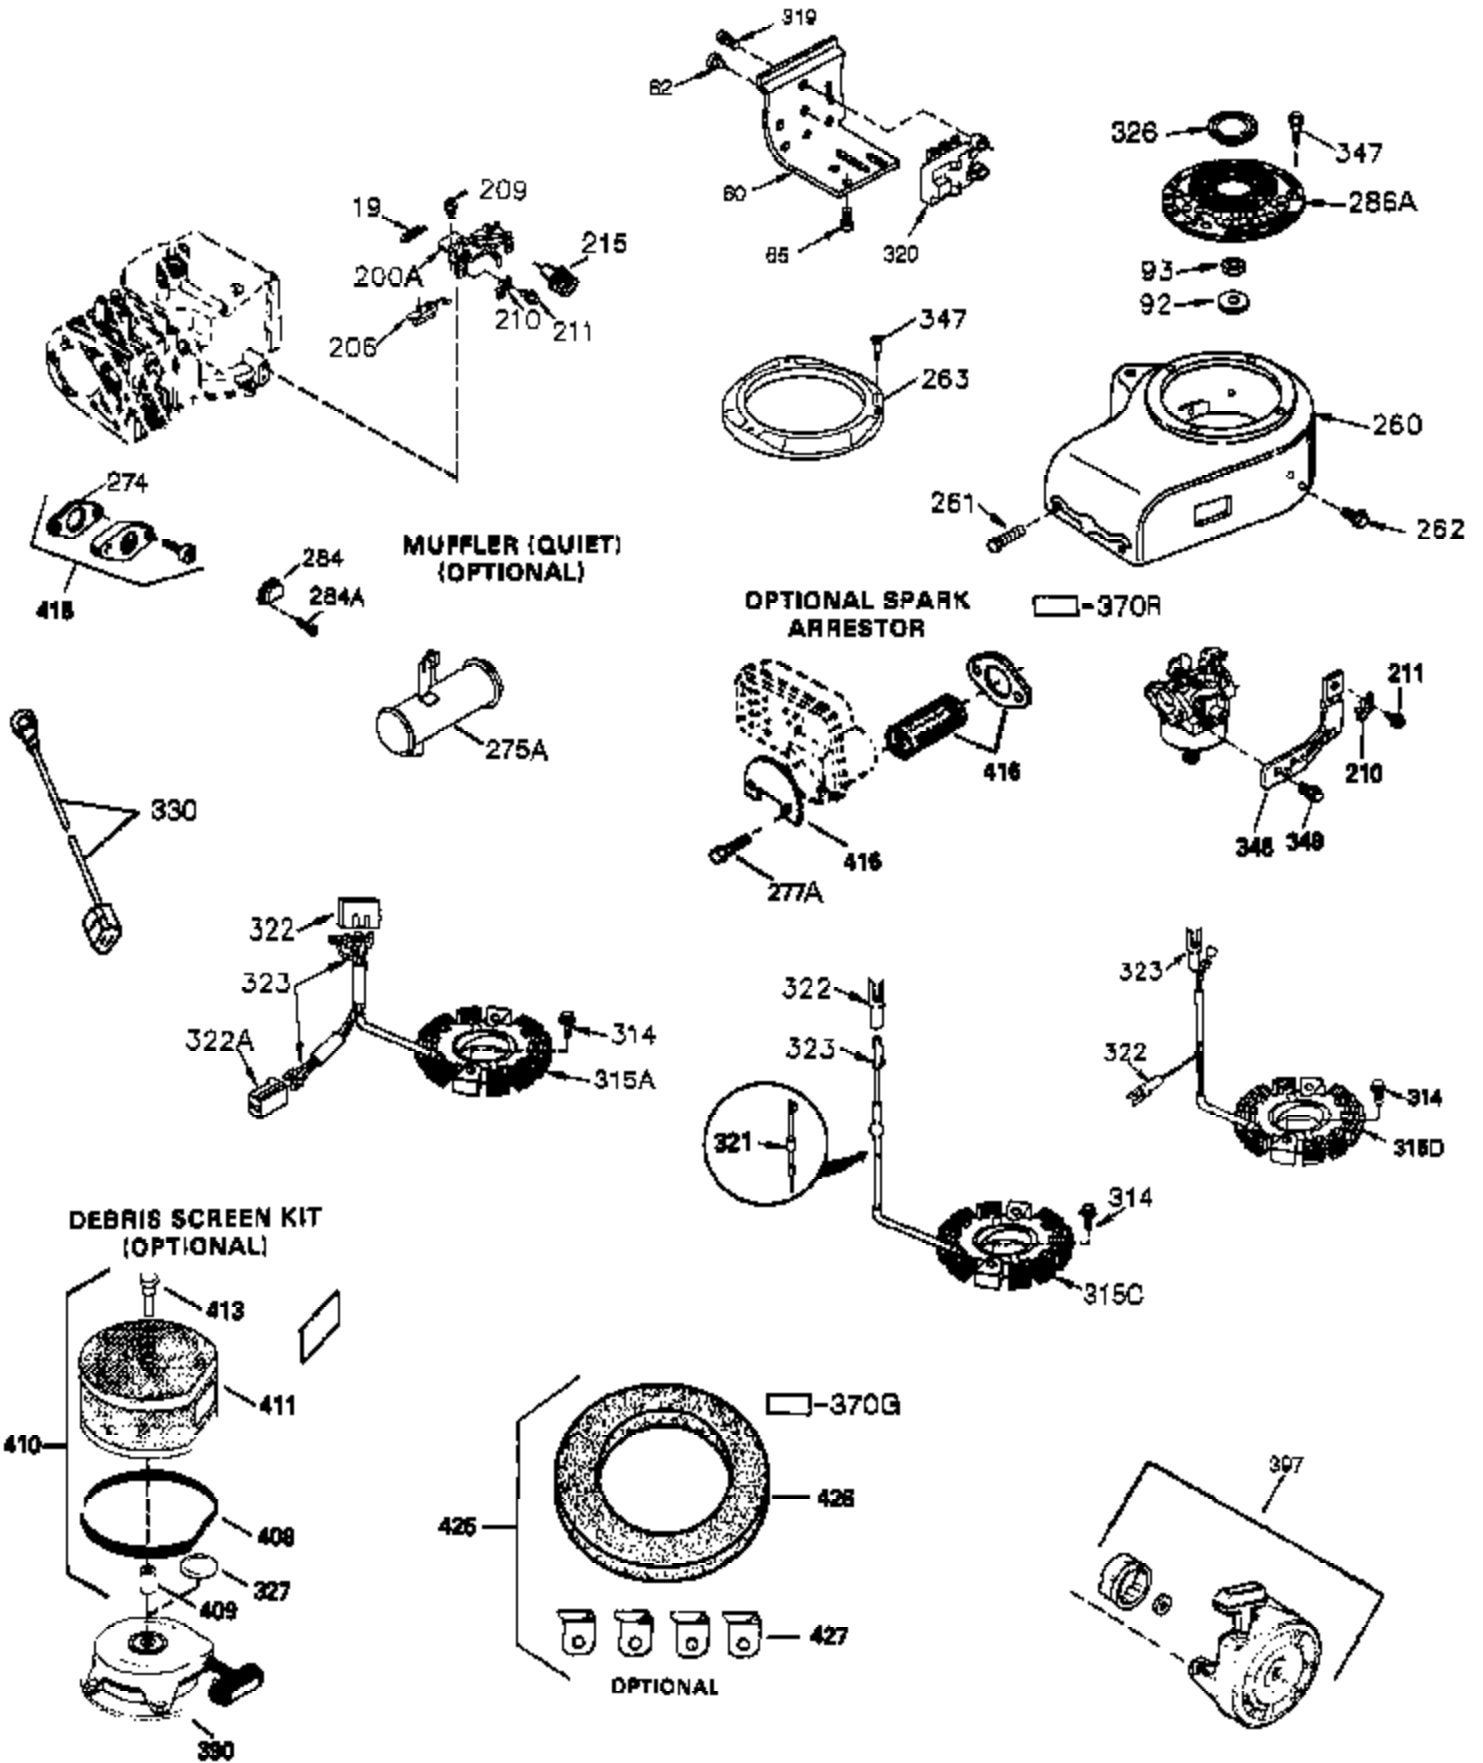

Ref #	Part Number	Qty	Description
19	36495	1	Extension Spring
60	33273A	1	Blower Housing Extension
62	650760	1	Screw, 8-32 x 3/8"
65	650128	1	Screw, 10-24 x 1/2"
92	650880	1	Lock Washer
93	650881	1	Flywheel Nut
171	28424	1	Breather Element
209	651081	2	Screw, 10-32 x 15/32"
210	27793	1	Conduit Clip
211	28942	1	Screw, 10-32 x 3/8"
260	36266	1	Blower Housing
261	650788	2	Screw, 5/16-18 x 3/4"
262	651084	2	Screw, 5/16-18 x 9/16"
263	35963	1	Trim Ring
314	650873	2	Screw, 1/4-20 x 3/4"
321	611161	1	Diode
322	610921	1	Connector Body
323	610922	1	Terminal
326	36210	1	Screen Plug
347	650949	3	Screw, 10-24 x 9/16"
370G	35274	1	Oil Instruction Decal
416	34479A	1	Spark Arrestor Screen Kit (Optional)
417	650696	2	Screw, 5/16-18 x 2-45/64"
900	752329C	1	Replacement Engine, order from 71-999
900	752312B	1	Rep. Short Block, order from 71-999