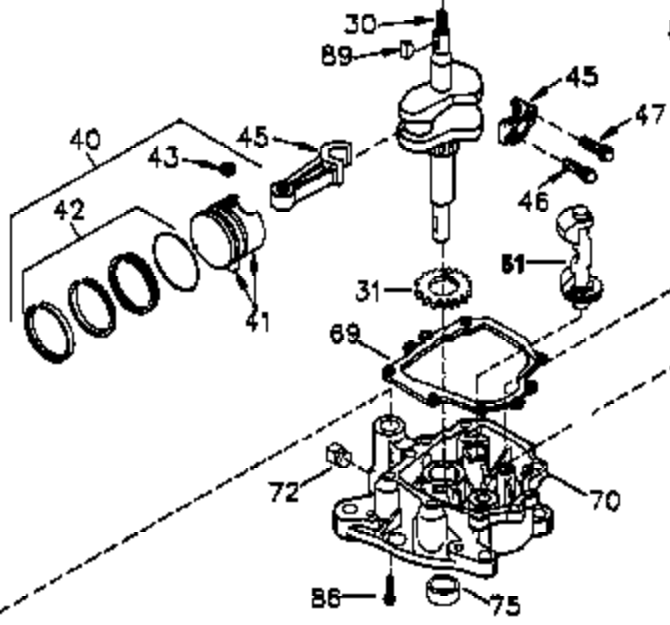

CONTINUED FROM PAGE 2

Ref #	Part Number	Qty	Description
30	35429A	1	Crankshaft
31	35327	1	Counterbalance Gear
40	35776A	1	Piston, Pin & Ring Set (Std.)
40	35777A	1	Piston, Pin & Ring Set (.010" OS)
40	35778A	1	Piston, Pin & Ring Set (.020" OS)
41	35773A	1	Piston & Pin Ass'y. (Std.) (Incl. 43)
41	35774A	1	Piston & Pin Ass'y. (.010" OS) (Incl. 43)
41	35775A	1	Piston & Pin Ass'y. (.020" OS) (Incl. 43)
42	35779	1	Ring Set (Std.)
42	35780	1	Ring Set (.010" OS)
42	35781	1	Ring Set (.020" OS)
43	35772	2	Piston Pin Retaining Ring
45	36895	1	Connecting Rod Ass'y. (Incl. 47)
47	651033	2	Connecting Rod Bolt
48	34034	2	Valve Lifter
50	35381	1	Camshaft (MCR)
51	35315A	1	Counterbalance Weight
52	31356	1	Oil Pump Ass'y.
69	35317	1	* Mounting Flange Gasket
70	35711A	1	Mounting Flange (Incl. 72, 75 & 80)
72	31927	1	Oil Drain Plug
75	35319	1	Oil Seal
80	35783	1	Governor Shaft
81	30590A	2	Washer
82	35378	1	Governor Gear Ass'y. (Incl. 81)
83	30588A	1	Governor Spool
84	29193	2	Retaining Ring
86	650833	7	Screw, 1/4-20 x 1-3/16"
88	31707A	1	Spacer (Incl. 81)
89	32589	1	Flywheel Key
123	33261	1	Intake Pipe Brace
124	651031	3	Screw, 1/4-20 x 9/16"
171	28424	1	Breather Element
178	29752	2	Nut & Lock Washer, 1/4-28
182	30088A	2	Screw, 1/4-28 x 1"
184	33263	1	* Carburetor To Intake Pipe Gasket
185	34926	1	Intake Pipe
223	650378	2	Screw, T-30, 5/16-18 x 1-3/32"
224	27915A	1	* Intake Pipe Gasket
234	650825	2	Nut & Lock Washer, 1/4-20
238	650834	2	Screw, 10-32 x 1-17/32"
239	33629	1	* Air Cleaner Gasket
240	35538B	1	Air Cleaner Body (Incl. 239)
245	35403	1	Air Cleaner Filter (Incl. 234)
245A	35404	1	Air Cleaner Filter
250	35961	1	Air Cleaner Cover
251	650886	2	Wing Nut, 1/4-20
292	26460	2	Fuel Line Clamp
305	35574	1	Oil Fill Tube
307	35499	1	"O" Ring
308	35437	1	Fill Tube Clip
310	35576	1	Dipstick
380	640091A	1	Carburetor (Incl. 184)
400	36452B	1	* Gasket Set (Incl. items marked PK in notes)
417	650696	2	Screw, 5/16-18 x 2-45/64"
900	752329C	1	Replacement Engine, order from 71-999
900	752312B	1	Rep. Short Block, order from 71-999