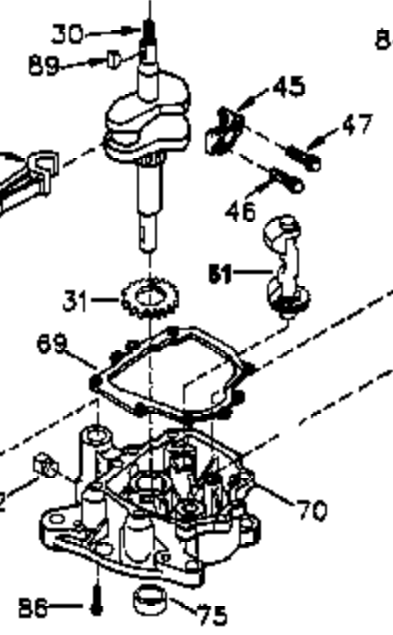

CONTINUED FROM PAGE 2

Ref #	Part Number	Qty	Description
30	35429A	1	Crankshaft
31	35327	1	Counterbalance Gear
40	35776A	1	Piston, Pin & Ring Set (Std.)
40	35777A	1	Piston, Pin & Ring Set (.010" OS)
40	35778A	1	Piston, Pin & Ring Set (.020" OS)
41	35773A	1	Piston & Pin Ass'y. (Std.) (Incl. 43)
41	35774A	1	Piston & Pin Ass'y. (.010" OS) (Incl. 43)
41	35775A	1	Piston & Pin Ass'y. (.020" OS) (Incl. 43)
42	35779	1	Ring Set (Std.)
42	35780	1	Ring Set (.010" OS)
42	35781	1	Ring Set (.020" OS)
43	35772	2	Piston Pin Retaining Ring
45	36895	1	Connecting Rod Ass'y. (Incl. 47)
47	651033	2	Connecting Rod Bolt
48	34034	2	Valve Lifter
50	35381	1	Camshaft (MCR)
51	35315A	1	Counterbalance Weight
52	31356	1	Oil Pump Ass'y.
69	35317	1	* Mounting Flange Gasket
70	35711A	1	Mounting Flange (Incl. 72, 75 & 80)
72	31927	1	Oil Drain Plug
75	35319	1	Oil Seal
80	35783	1	Governor Shaft
81	30590A	2	Washer
82	35378	1	Governor Gear Ass'y. (Incl. 81)
83	30588A	1	Governor Spool
84	29193	2	Retaining Ring
86	650833	7	Screw, 1/4-20 x 1-3/16"
88	31707A	1	Spacer (Incl. 81)
89	32589	1	Flywheel Key
123	33261	1	Intake Pipe Brace
124	651031	3	Screw, 1/4-20 x 9/16"
171	28424	1	Breather Element
178	29752	2	Nut & Lock Washer, 1/4-28
182	30088A	2	Screw, 1/4-28 x 1"
184	33263	1	* Carburetor To Intake Pipe Gasket
185	34926	1	Intake Pipe
223	650378	2	Screw, T-30, 5/16-18 x 1-3/32"
224	27915A	1	Intake Pipe Gasket
234	650825	2	Nut & Lock Washer, 1/4-20
238	650834	2	Screw, 10-32 x 1-17/32"
239	33629	1	* Air Cleaner Gasket
240	35538B	1	Air Cleaner Body (Incl. 239)
245	35403	1	Air Cleaner Filter (Incl. 234)
245A	35404	1	Air Cleaner Filter
250	35961	1	Air Cleaner Cover
251	650886	2	Wing Nut, 1/4-20
292	26460	2	Fuel Line Clamp
305	35574	1	Oil Fill Tube
307	35499	1	"O" Ring
308	35437	1	Fill Tube Clip
310	35576	1	Dipstick
380	640078A	1	Carburetor (Incl. 184)
400	36452B	1	* Gasket Set (Incl. items marked PK i n notes)
900	0		Replacement engine None.
900	0	1	Replacement short block 752312B, order from 71-999