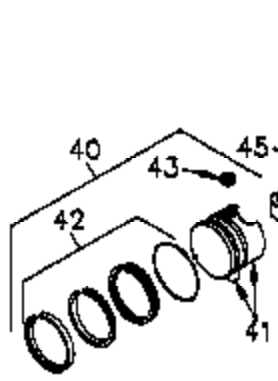

CONTINUED FROM PAGE 2

Ref #	Part Number	Qty	Description
30	35429A	1	Crankshaft
31	35327	1	Counterbalance Gear
40	35776A	1	Piston, Pin & Ring Set (Std.)
40	35777A	1	Piston, Pin & Ring Set (.010" OS)
40	35778A	1	Piston, Pin & Ring Set (.020" OS)
41	35773A	1	Piston & Pin Ass'y. (Std.) (Incl. 43)
41	35774A	1	Piston & Pin Ass'y. (.010" OS) (Incl. 43)
41	35775A	1	Piston & Pin Ass'y. (.020" OS) (Incl. 43)
42	35779	1	Ring Set (Std.)
42	35780	1	Ring Set (.010" OS)
42	35781	1	Ring Set (.020" OS)
43	35772	2	Piston Pin Retaining Ring
45	36895	1	Connecting Rod Ass'y. (Incl. 47)
47	651033	2	Connecting Rod Bolt
48	34034	2	Valve Lifter
50	35381	1	Camshaft (MCR)
51	35315A	1	Counterbalance Weight
52	31356	1	Oil Pump Ass'y.
69	35317	1	* Mounting Flange Gasket
70	35711A	1	Mounting Flange (Incl. 72, 75 & 80)
72	31927	1	Oil Drain Plug
75	35319	1	Oil Seal
80	35783	1	Governor Shaft
81	30590A	2	Washer
82	35378	1	Governor Gear Ass'y. (Incl. 81)
83	30588A	1	Governor Spool
84	29193	2	Retaining Ring
86	650833	7	Screw, 1/4-20 x 1-3/16"
88	31707A	1	Spacer (Incl. 81)
89	32589	1	Flywheel Key
123	33261	1	Intake Pipe Brace
124	651031	3	Screw, 1/4-20 x 9/16"
171	28424	1	Breather Element
178	29752	2	Nut & Lock Washer, 1/4-28
182	30088A	2	Screw, 1/4-28 x 1"
184	33263	1	* Carburetor To Intake Pipe Gasket
185	34926	1	Intake Pipe
223	650378	2	Screw, T-30, 5/16-18 x 1-3/32"
224	27915A	1	Intake Pipe Gasket
234	650825	2	Nut & Lock Washer, 1/4-20
238	650834	2	Screw, 10-32 x 1-17/32"
239	33629	1	* Air Cleaner Gasket
240	35538B	1	Air Cleaner Body (Incl. 239)
245	35403	1	Air Cleaner Filter (Incl. 234)
245A	35404	1	Air Cleaner Filter
250	35961	1	Air Cleaner Cover
251	650886	2	Wing Nut, 1/4-20
292	26460	2	Fuel Line Clamp
305	35574	1	Oil Fill Tube
307	35499	1	"O" Ring
308	35437	1	Fill Tube Clip
310	35576	1	Dipstick
380	640078A	1	Carburetor (Incl. 184)
400	36452B	1	* Gasket Set (Incl. items marked PK i n notes)
900	0		Replacement engine None.
900	0	1	Replacement short block 752312B, order from 71-999