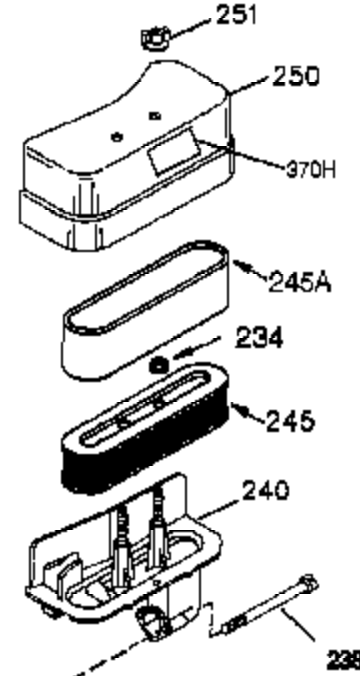

CONTINUED FROM PAGE 2

Ref #	Part Number	Qty	Description
30	35429A	1	Crankshaft
31	35327	1	Counterbalance Gear
40	35776A	1	Piston, Pin & Ring Set (Std.)
40	35777A	1	Piston, Pin & Ring Set (.010" OS)
40	35778A	1	Piston, Pin & Ring Set (.020" OS)
41	35773A	1	Piston & Pin Ass'y. (Std.) (Incl. 43)
41	35774A	1	Piston & Pin Ass'y. (.010" OS) (Incl. 43)
41	35775A	1	Piston & Pin Ass'y. (.020" OS) (Incl. 43)
42	35779	1	Ring Set (Std.)
42	35780	1	Ring Set (.010" OS)
42	35781	1	Ring Set (.020" OS)
43	35772	2	Piston Pin Retaining Ring
45	36895	1	Connecting Rod Ass'y. (Incl. 47)
47	651033	2	Connecting Rod Bolt
48	34034	2	Valve Lifter
50	35381	1	Camshaft (MCR)
51	35315A	1	Counterbalance Weight
52	31356	1	Oil Pump Ass'y.
69	35317	1	* Mounting Flange Gasket
70	35711A	1	Mounting Flange (Incl. 72, 75 & 80)
72	31927	1	Oil Drain Plug
75	35319	1	Oil Seal
80	35783	1	Governor Shaft
81	30590A	2	Washer
82	35378	1	Governor Gear Ass'y. (Incl. 81)
83	30588A	1	Governor Spool
84	29193	2	Retaining Ring
86	650833	7	Screw, 1/4-20 x 1-3/16"
88	31707A	1	Spacer (Incl. 81)
89	32589	1	Flywheel Key
123	33261	1	Intake Pipe Brace
124	651031	3	Screw, 1/4-20 x 9/16"
171	28424	1	Breather Element
178	29752	2	Nut & Lock Washer, 1/4-28
182	30088A	2	Screw, 1/4-28 x 1"
184	33263	1	* Carburetor To Intake Pipe Gasket
185	34926	1	Intake Pipe
223	650378	2	Screw, T-30, 5/16-18 x 1-3/32"
224	27915A	1	Intake Pipe Gasket
234	650825	2	Nut & Lock Washer, 1/4-20
238	650834	2	Screw, 10-32 x 1-17/32"
239	33629	1	* Air Cleaner Gasket
240	35538B	1	Air Cleaner Body (Incl. 239)
245	35403	1	Air Cleaner Filter (Incl. 234)
245A	35404	1	Air Cleaner Filter
250	35961	1	Air Cleaner Cover
251	650886	2	Wing Nut, 1/4-20
292	26460	2	Fuel Line Clamp
305	35574	1	Oil Fill Tube
307	35499	1	"O" Ring
308	35437	1	Fill Tube Clip
310	35576	1	Dipstick
380	640078A	1	Carburetor (Incl. 184)
400	36452B	1	* Gasket Set (Incl. items marked PK i n notes)
900	0		Replacement engine None.
900	0	1	Replacement short block 752312B, order from 71-999