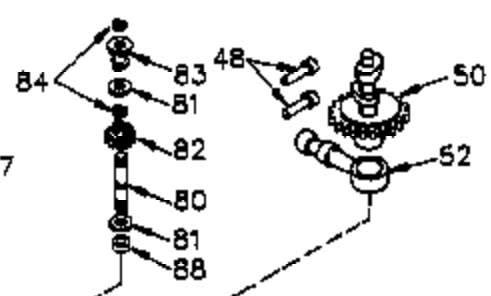

CONTINUED FROM PAGE 2

Ref #	Part Number	Qty	Description
30	35429A	1	Crankshaft
31	35327	1	Counterbalance Gear
40	35776A	1	Piston, Pin & Ring Set (Std.)
40	35777A	1	Piston, Pin & Ring Set (.010" OS)
40	35778A	1	Piston, Pin & Ring Set (.020" OS)
41	35773A	1	Piston & Pin Ass'y. (Std.) (Incl. 43)
41	35774A	1	Piston & Pin Ass'y. (.010" OS) (Incl. 43)
41	35775A	1	Piston & Pin Ass'y. (.020" OS) (Incl. 43)
42	35779	1	Ring Set (Std.)
42	35780	1	Ring Set (.010" OS)
42	35781	1	Ring Set (.020" OS)
43	35772	2	Piston Pin Retaining Ring
45	36895	1	Connecting Rod Ass'y. (Incl. 47)
47	651033	2	Connecting Rod Bolt
48	34034	2	Valve Lifter
50	35381	1	Camshaft (MCR)
51	35315A	1	Counterbalance Weight
52	31356	1	Oil Pump Ass'y.
69	35317	1	* Mounting Flange Gasket
70	35711A	1	Mounting Flange (Incl. 72, 75 & 80)
72	31927	1	Oil Drain Plug
75	35319	1	Oil Seal
80	35783	1	Governor Shaft
81	30590A	2	Washer
82	35378	1	Governor Gear Ass'y. (Incl. 81)
83	30588A	1	Governor Spool
84	29193	2	Retaining Ring
86	650833	7	Screw, 1/4-20 x 1-3/16"
88	31707A	1	Spacer (Incl. 81)
89	32589	1	Flywheel Key
123	33261	1	Intake Pipe Brace
124	651031	3	Screw, 1/4-20 x 9/16"
171	28424	1	Breather Element
178	29752	2	Nut & Lock Washer, 1/4-28
182	30088A	2	Screw, 1/4-28 x 1"
184	33263	1	* Carburetor To Intake Pipe Gasket
185	34926	1	Intake Pipe
223	650378	2	Screw, T-30, 5/16-18 x 1-3/32"
224	27915A	1	Intake Pipe Gasket
234	650825	2	Nut & Lock Washer, 1/4-20
238	650834	2	Screw, 10-32 x 1-17/32"
239	33629	1	* Air Cleaner Gasket
240	35538B	1	Air Cleaner Body (Incl. 239)
245	35403	1	Air Cleaner Filter (Incl. 234)
245A	35404	1	Air Cleaner Filter
250	35961	1	Air Cleaner Cover
251	650886	2	Wing Nut, 1/4-20
292	26460	2	Fuel Line Clamp
305	35574	1	Oil Fill Tube
307	35499	1	"O" Ring
308	35437	1	Fill Tube Clip
310	35576	1	Dipstick
380	640078A	1	Carburetor (Incl. 184)
400	36452B	1	* Gasket Set (Incl. items marked PK i n notes)
900	0		Replacement engine None.
900	0	1	Replacement short block 752312B, order from 71-999