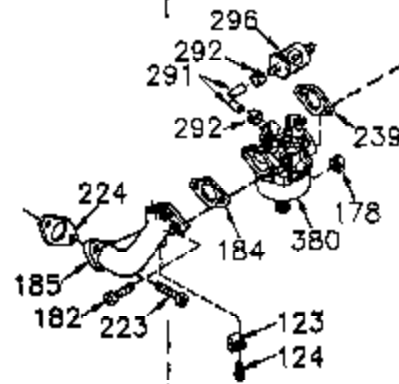

CONTINUED FROM PAGE 2

Ref #	Part Number	Qty	Description
30	35429A	1	Crankshaft
31	35327	1	Counterbalance Gear
40	35776A	1	Piston, Pin & Ring Set (Std.)
40	35777A	1	Piston, Pin & Ring Set (.010" OS)
40	35778A	1	Piston, Pin & Ring Set (.020" OS)
41	35773A	1	Piston & Pin Ass'y. (Std.) (Incl. 43)
41	35774A	1	Piston & Pin Ass'y. (.010" OS) (Incl. 43)
41	35775A	1	Piston & Pin Ass'y. (.020" OS) (Incl. 43)
42	35779	1	Ring Set (Std.)
42	35780	1	Ring Set (.010" OS)
42	35781	1	Ring Set (.020" OS)
43	35772	2	Piston Pin Retaining Ring
45	36895	1	Connecting Rod Ass'y. (Incl. 47)
47	651033	2	Connecting Rod Bolt
48	34034	2	Valve Lifter
50	35381	1	Camshaft (MCR)
51	35315A	1	Counterbalance Weight
52	31356	1	Oil Pump Ass'y.
69	35317	1	* Mounting Flange Gasket
70	35711A	1	Mounting Flange (Incl. 72, 75 & 80)
72	31927	1	Oil Drain Plug
75	35319	1	Oil Seal
80	35783	1	Governor Shaft
81	30590A	2	Washer
82	35378	1	Governor Gear Ass'y. (Incl. 81)
83	30588A	1	Governor Spool
84	29193	2	Retaining Ring
86	650833	7	Screw, 1/4-20 x 1-3/16"
88	31707A	1	Spacer (Incl. 81)
89	32589	1	Flywheel Key
123	33261	1	Intake Pipe Brace
124	651031	3	Screw, 1/4-20 x 9/16"
171	28424	1	Breather Element
178	29752	2	Nut & Lock Washer, 1/4-28
182	30088A	2	Screw, 1/4-28 x 1"
184	33263	1	* Carburetor To Intake Pipe Gasket
185	34926	1	Intake Pipe
223	650378	2	Screw, Torx T-30, 5/16-18 x 1-1/8"
224	27915A	1	* Intake Pipe Gasket
234	650825	2	Nut & Lock Washer, 1/4-20
238	650834	2	Screw, 10-32 x 1-17/32"
239	33629	1	* Air Cleaner Gasket
240	35538B	1	Air Cleaner Body (Incl. 239)
245	35403	1	Air Cleaner Filter (Incl. 234)
245A	35404	1	Air Cleaner Filter
250	35961	1	Air Cleaner Cover
251	650886	2	Wing Nut, 1/4-20
292	26460	1	Fuel Line Clamp
305	35574	1	Oil Fill Tube
307	35499	1	"O" Ring
308	35437	1	Fill Tube Clip
310	35576	1	Dipstick
380	640091A	1	Carburetor (Incl. 184)
400	36452A	1	* Gasket Set (Incl. items marked PK in notes) Incl. part #'s 26756 (1), 27272A (2), 27896A (2), 27915A (1), 29673 (1), 33263 (1), 33629 (1), 34041A (1), 34327A (1), 34698A (1), 34912 (1), 34923A (1), 35262A (1), 35317 (1), 35865 (1)