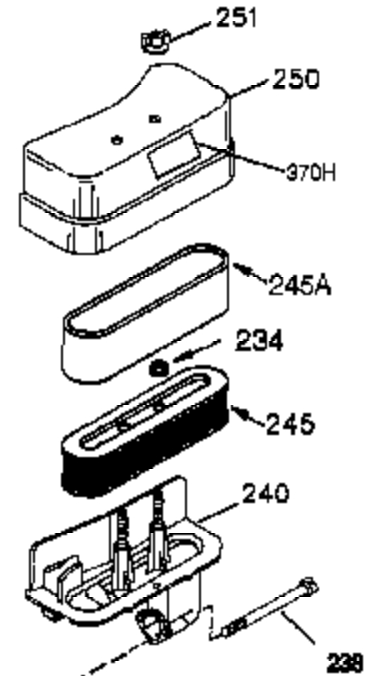

CONTINUED FROM PAGE 2

Ref #	Part Number	Qty	Description
30	35429A	1	Crankshaft
31	35327	1	Counterbalance Gear
40	35776A	1	Piston, Pin & Ring Set (Std.)
40	35777A	1	Piston, Pin & Ring Set (.010" OS)
40	35778A	1	Piston, Pin & Ring Set (.020" OS)
41	35773A	1	Piston & Pin Ass'y. (Std.) (Incl. 43)
41	35774A	1	Piston & Pin Ass'y. (.010" OS) (Incl. 43)
41	35775A	1	Piston & Pin Ass'y. (.020" OS) (Incl. 43)
42	35779	1	Ring Set (Std.)
42	35780	1	Ring Set (.010" OS)
42	35781	1	Ring Set (.020" OS)
43	35772	2	Piston Pin Retaining Ring
45	36895	1	Connecting Rod Ass'y. (Incl. 47)
47	651033	2	Connecting Rod Bolt
48	34034	2	Valve Lifter
50	35381	1	Camshaft (MCR)
51	35315A	1	Counterbalance Weight
52	31356	1	Oil Pump Ass'y.
69	35317	1	* Mounting Flange Gasket
70	35711A	1	Mounting Flange (Incl. 72, 75 & 80)
72	31927	1	Oil Drain Plug
75	35319	1	Oil Seal
80	35783	1	Governor Shaft
81	30590A	2	Washer
82	35378	1	Governor Gear Ass'y. (Incl. 81)
83	30588A	1	Governor Spool
84	29193	2	Retaining Ring
86	650833	7	Screw, 1/4-20 x 1-3/16"
88	31707A	1	Spacer (Incl. 81)
89	32589	1	Flywheel Key
123	33261	1	Intake Pipe Brace
124	651031	3	Screw, 1/4-20 x 9/16"
171	28424	1	Breather Element
178	29752	2	Nut & Lock Washer, 1/4-28
182	30088A	2	Screw, 1/4-28 x 1"
184	33263	1	* Carburetor To Intake Pipe Gasket
185	34926	1	Intake Pipe
223	650378	2	Screw, Torx T-30, 5/16-18 x 1-1/8"
224	27915A	1	* Intake Pipe Gasket
234	650825	2	Nut & Lock Washer, 1/4-20
238	650834	2	Screw, 10-32 x 1-17/32"
239	33629	1	* Air Cleaner Gasket
240	35538B	1	Air Cleaner Body (Incl. 239)
245	35403	1	Air Cleaner Filter (Incl. 234)
245A	35404	1	Air Cleaner Filter
250	35961	1	Air Cleaner Cover
251	650886	2	Wing Nut, 1/4-20
292	26460	1	Fuel Line Clamp
305	35574	1	Oil Fill Tube
307	35499	1	"O" Ring
308	35437	1	Fill Tube Clip
310	35576	1	Dipstick
380	640091A	1	Carburetor (Incl. 184)
400	36452A	1	* Gasket Set (Incl. items marked PK in notes) Incl. part #'s 26756 (1), 27272A (2), 27896A (2), 27915A (1), 29673 (1), 33263 (1), 33629 (1), 34041A (1), 34327A (1), 34698A (1), 34912 (1), 34923A (1), 35262A (1), 35317 (1), 35865 (1)