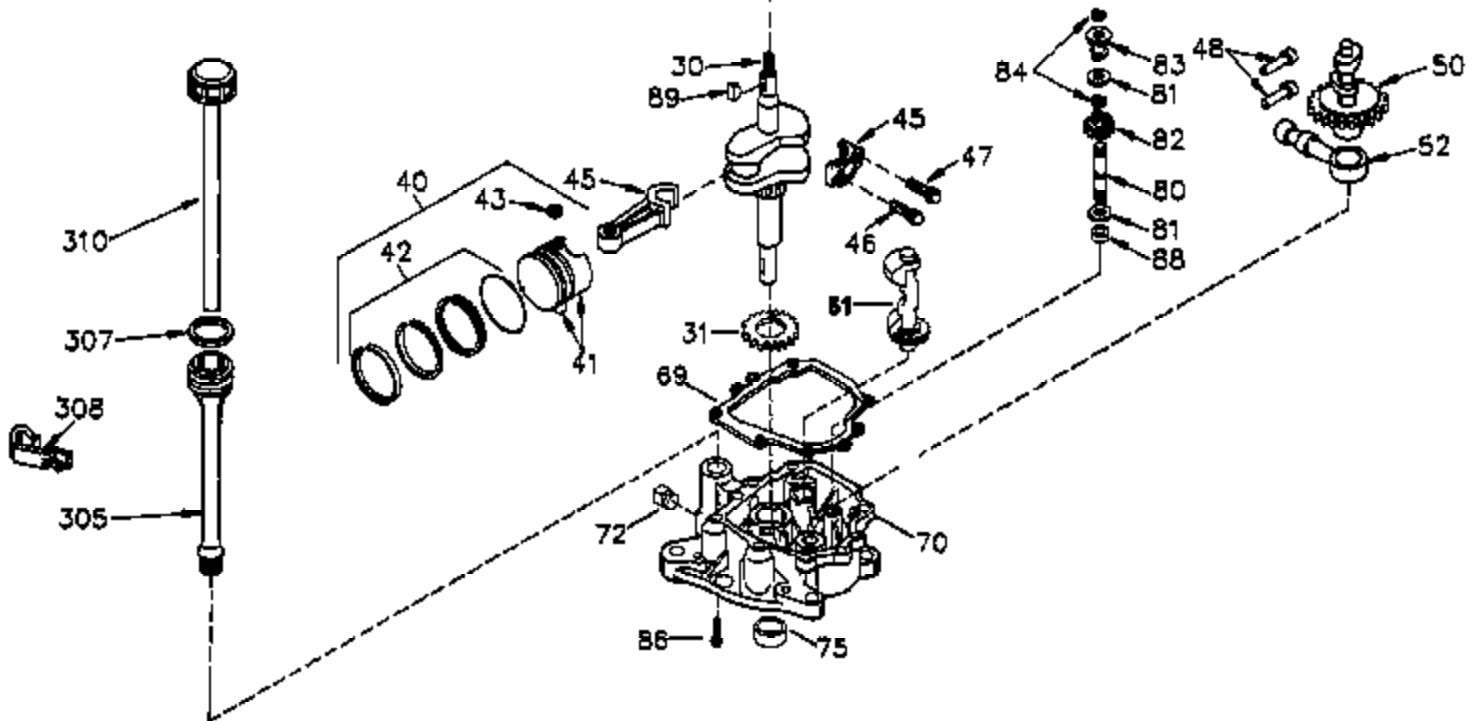

CONTINUED FROM PAGE 2

Ref #	Part Number	Qty	Description
30	35429A	1	Crankshaft
31	35327	1	Counterbalance Gear
40	35776A	1	Piston, Pin & Ring Set (Std.)
40	35777A	1	Piston, Pin & Ring Set (.010" OS)
40	35778A	1	Piston, Pin & Ring Set (.020" OS)
41	35773A	1	Piston & Pin Ass'y. (Std.) (Incl. 43)
41	35774A	1	Piston & Pin Ass'y. (.010" OS) (Incl. 43)
41	35775A	1	Piston & Pin Ass'y. (.020" OS) (Incl. 43)
42	35779	1	Ring Set (Std.)
42	35780	1	Ring Set (.010" OS)
42	35781	1	Ring Set (.020" OS)
43	35772	2	Piston Pin Retaining Ring
45	36895	1	Connecting Rod Ass'y. (Incl. 47)
47	651033	2	Connecting Rod Bolt
48	34034	2	Valve Lifter
50	35381	1	Camshaft (MCR)
51	35315A	1	Counterbalance Weight
52	31356	1	Oil Pump Ass'y.
69	35317	1	* Mounting Flange Gasket
70	35711A	1	Mounting Flange (Incl. 72, 75 & 80)
72	31927	1	Oil Drain Plug
75	35319	1	Oil Seal
80	35783	1	Governor Shaft
81	30590A	2	Washer
82	35378	1	Governor Gear Ass'y. (Incl. 81)
83	30588A	1	Governor Spool
84	29193	2	Retaining Ring
86	650833	7	Screw, 1/4-20 x 1-3/16"
88	31707A	1	Spacer (Incl. 81)
89	32589	1	Flywheel Key
123	33261	1	Intake Pipe Brace
124	651031	3	Screw, 1/4-20 x 9/16"
171	28424	1	Breather Element
178	29752	2	Nut & Lock Washer, 1/4-28
182	30088A	2	Screw, 1/4-28 x 1"
184	33263	1	* Carburetor To Intake Pipe Gasket
185	34926	1	Intake Pipe
223	650378	2	Screw, Torx T-30, 5/16-18 x 1-1/8"
224	27915A	1	* Intake Pipe Gasket
234	650825	2	Nut & Lock Washer, 1/4-20
238	650834	2	Screw, 10-32 x 1-17/32"
239	33629	1	* Air Cleaner Gasket
240	35538B	1	Air Cleaner Body (Incl. 239)
245	35403	1	Air Cleaner Filter (Incl. 234)
245A	35404	1	Air Cleaner Filter
250	35961	1	Air Cleaner Cover
251	650886	2	Wing Nut, 1/4-20
292	26460	1	Fuel Line Clamp
305	35574	1	Oil Fill Tube
307	35499	1	"O" Ring
308	35437	1	Fill Tube Clip
310	35576	1	Dipstick
380	640091A	1	Carburetor (Incl. 184)
400	36452A	1	* Gasket Set (Incl. items marked PK in notes) Incl. part #'s 26756 (1), 27272A (2), 27896A (2), 27915A (1), 29673 (1), 33263 (1), 33629 (1), 34041A (1), 34327A (1), 34698A (1), 34912 (1), 34923A (1), 35262A (1), 35317 (1), 35865 (1)