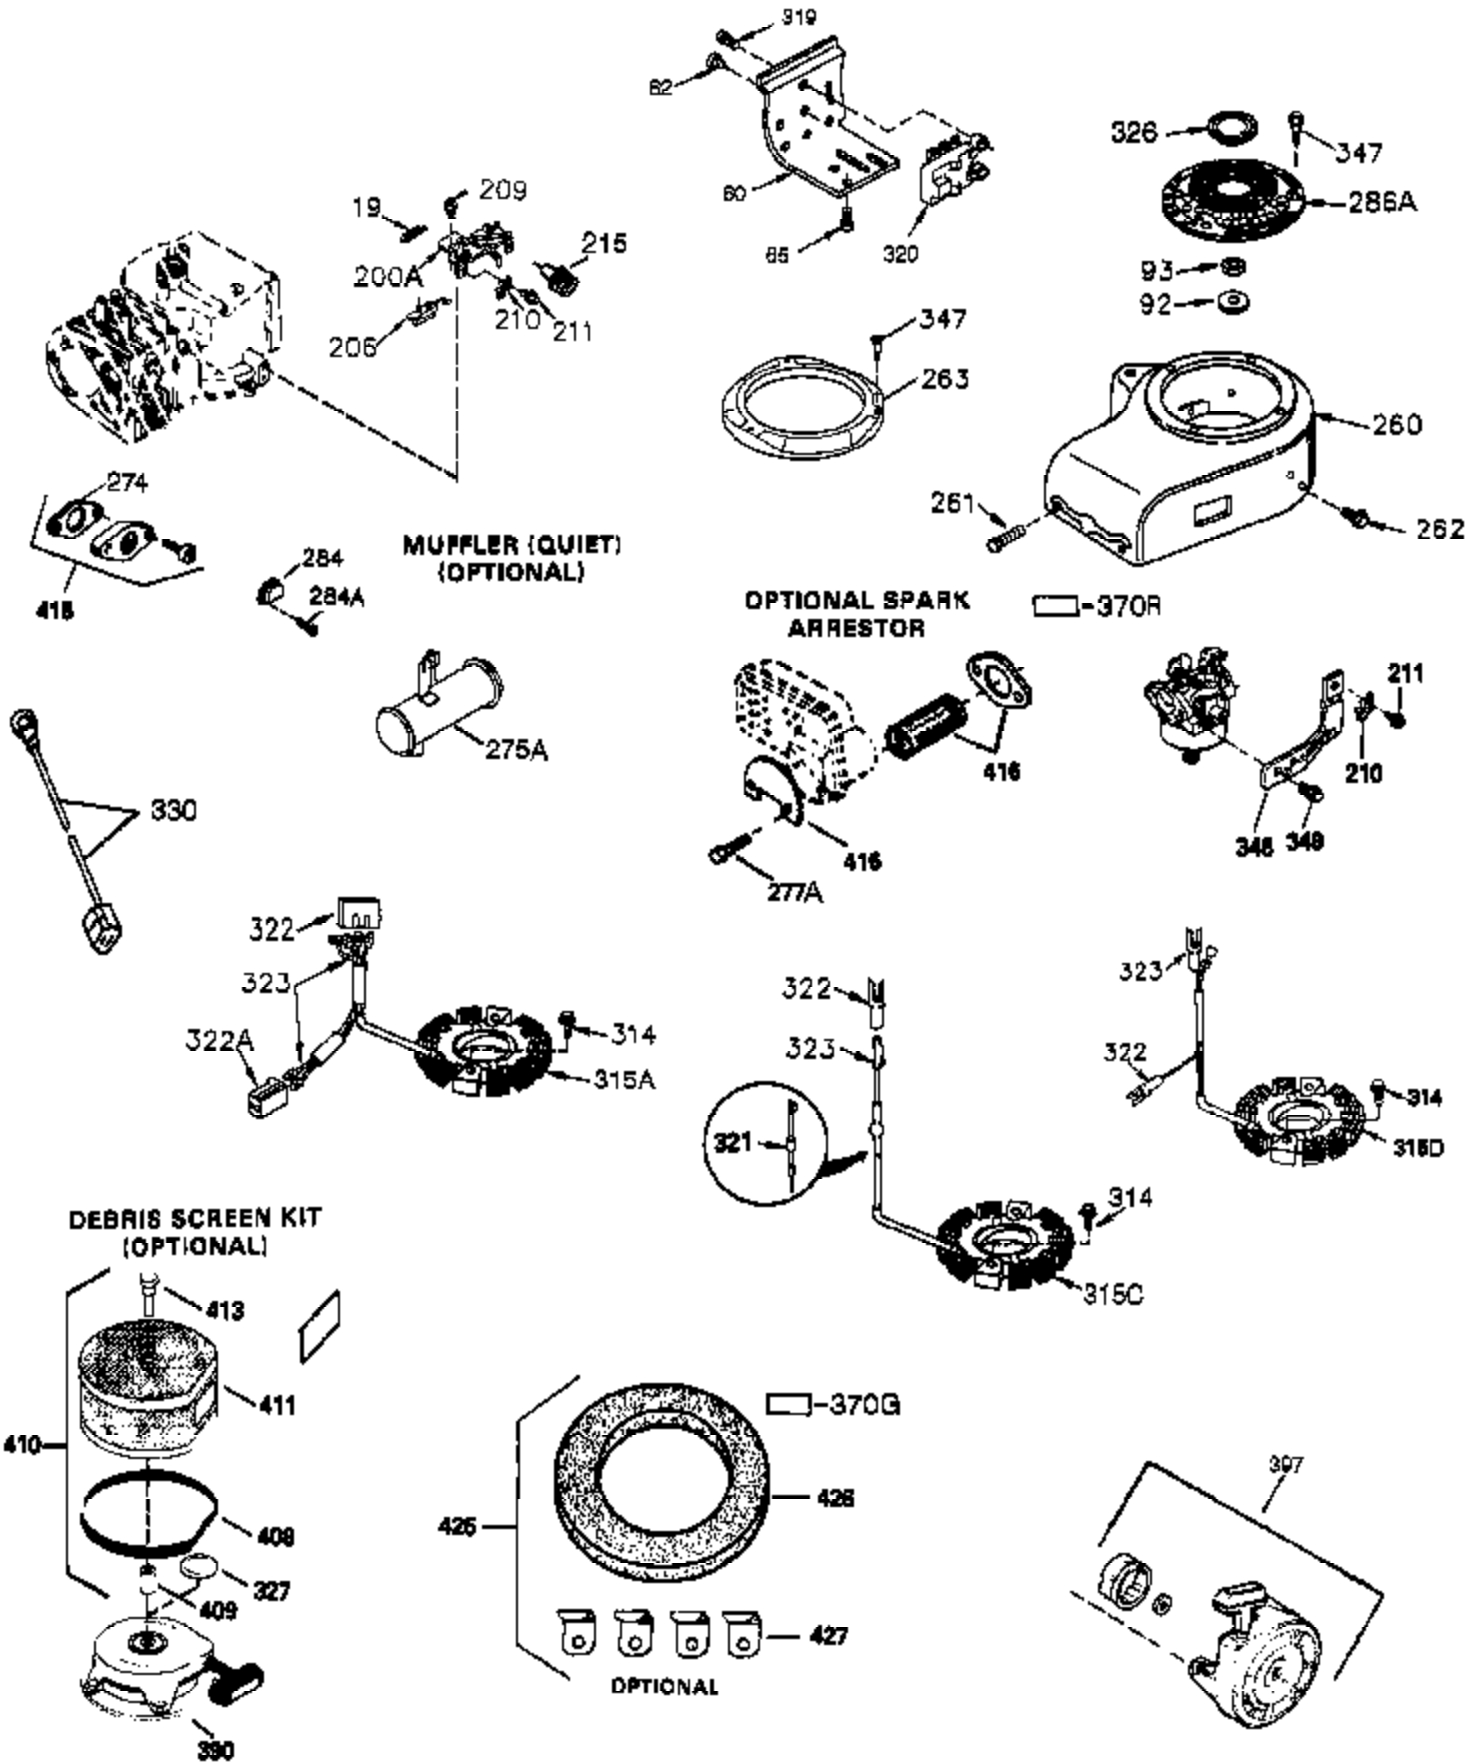

Ref #	Part Number	Qty	Description
19	35945	1	Extension Spring
60	33273A	1	Blower Housing Extension
62	650760	1	Screw, 8-32 x 3/8"
65	650128	1	Screw, 10-24 x 1/2"
92	650880	1	Lock Washer
93	650881	1	Flywheel Nut
171	28424	1	Breather Element
209	650902	2	Screw, 10-32 x 7/16"
210	27793	1	Conduit Clip
211	28942	1	Screw, 10-32 x 3/8"
260	36266	1	Blower Housing
261	650788	2	Screw, 5/16-18 x 3/4"
262	29747B	2	Screw, Torx T-40, 5/16-24 x 21/32"
263	35963	1	Trim Ring
274	35865	1	* Muffler Gasket
314	650873	2	Screw, 1/4-20 x 3/4"
321	611161	1	Diode
322	611142	1	Connector Body
323	611118	1	Terminal
326	36210	1	Screen Plug
347	650949	3	Screw, 10-32 x 9/16"