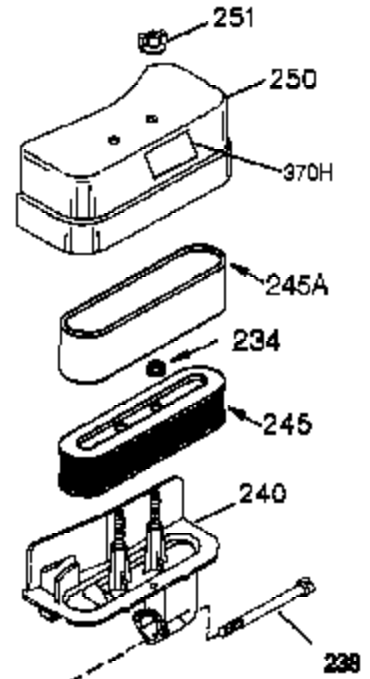

CONTINUED FROM PAGE 2

Ref #	Part Number	Qty	Description
30	35429A	1	Crankshaft
31	35327	1	Counterbalance Gear
40	35776A	1	Piston, Pin & Ring Set (Std.)
40	35777A	1	Piston, Pin & Ring Set (.010" OS)
40	35778A	1	Piston, Pin & Ring Set (.020" OS)
41	35773A	1	Piston & Pin Ass'y. (Std.) (Incl. 43)
41	35774A	1	Piston & Pin Ass'y. (.010" OS) (Incl. 43)
41	35775A	1	Piston & Pin Ass'y. (.020" OS) (Incl. 43)
42	35779	1	Ring Set (Std.)
42	35780	1	Ring Set (.010" OS)
42	35781	1	Ring Set (.020" OS)
43	35772	2	Piston Pin Retaining Ring
45	36925	1	Connecting Rod Ass'y. (Incl. 47)
47	651033	2	Connecting Rod Bolt
48	34034	2	Valve Lifter
50	35381	1	Camshaft (MCR)
51	35315A	1	Counterbalance Weight
52	31356	1	Oil Pump Ass'y.
69	35317	1	* Mounting Flange Gasket
70	35711A	1	Mounting Flange (Incl. 72, 75 & 80)
72	31927	1	Oil Drain Plug
75	35319	1	Oil Seal
80	35783	1	Governor Shaft
81	30590A	2	Washer
82	35378	1	Governor Gear Ass'y. (Incl. 81)
83	30588A	1	Governor Spool
84	29193	2	Retaining Ring
86	650833	7	Screw, 1/4-20 x 1-3/16"
88	31707A	1	Spacer (Incl. 81)
89	32589	1	Flywheel Key
123	33261	1	Intake Pipe Brace
124	651031	3	Screw, 1/4-20 x 9/16"
171	28424	1	Breather Element
178	29752	2	Nut & Lock Washer, 1/4-28
182	30088A	2	Screw, 1/4-28 x 1"
184	33263	1	* Carburetor To Intake Pipe Gasket
185	34926	1	Intake Pipe
223	650378	2	Screw, Torx T-30, 5/16-18 x 1-1/8"
224	27915A	1	Intake Pipe Gasket
234	650825	2	Nut & Lock Washer, 1/4-20
238	650834	2	Screw, 10-32 x 1-17/32"
239	33629	1	* Air Cleaner Gasket
240	35538B	1	Air Cleaner Body (Incl. 239)
245	35403	1	Air Cleaner Filter (Incl. 234)
245A	35404	1	Air Cleaner Filter
250	35961	1	Air Cleaner Cover
251	650886	2	Wing Nut, 1/4-20
292	26460	2	Fuel Line Clamp
305	35574	1	Oil Fill Tube
307	35499	1	"O" Ring
308	35437	1	Fill Tube Clip
310	35576	1	Dipstick
380	632691	1	Carburetor (Incl. 184)
400	36452A	1	* Gasket Set (Incl. items marked PK in notes) Incl. part #'s 26756 (1), 27272A (2), 27896A (2), 27915A (1), 29673 (1), 33263 (1), 33629 (1), 34041A (1), 34327A (1), 34698A (1), 34912 (1), 34923A (1), 35262A (1), 35317 (1), 35865 (1)