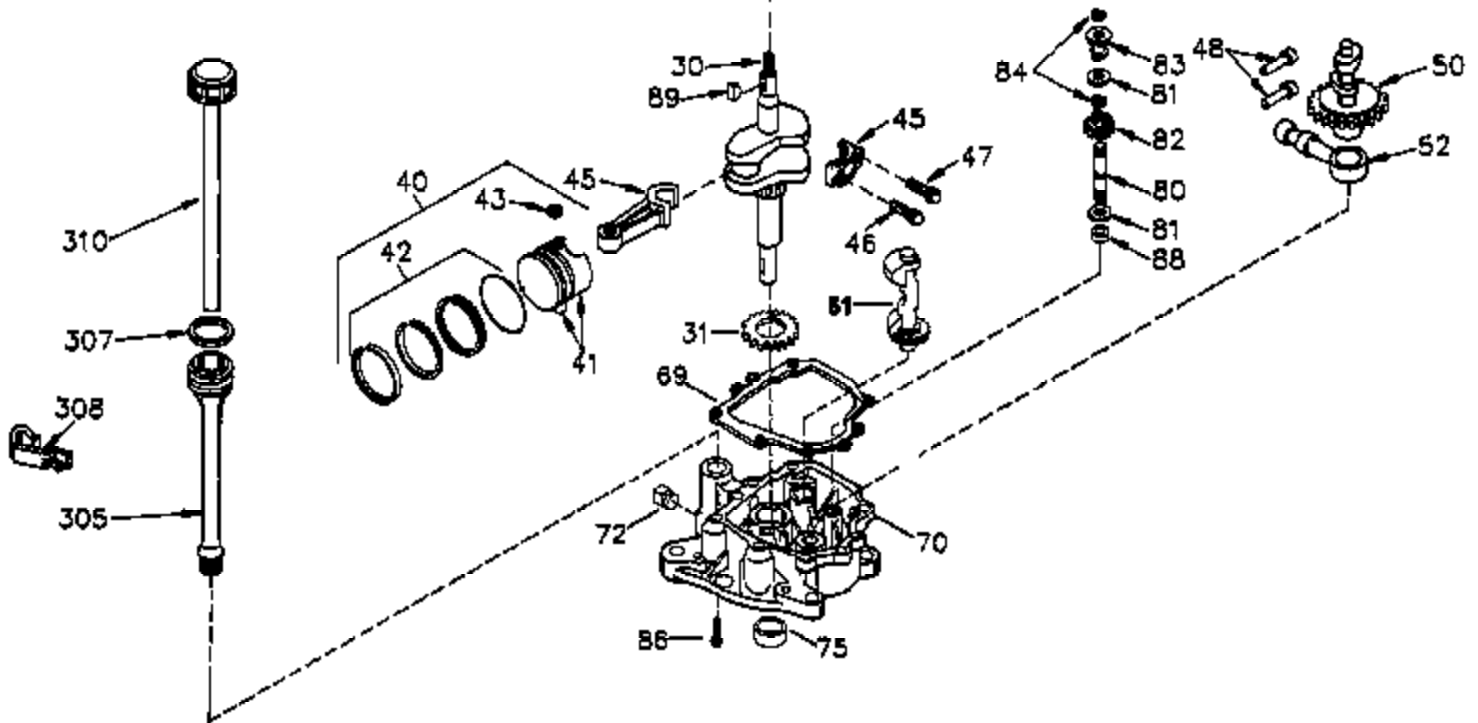

CONTINUED FROM PAGE 2

Ref #	Part Number	Qty	Description
30	35429A	1	Crankshaft
31	35327	1	Counterbalance Gear
40	35776A	1	Piston, Pin & Ring Set (Std.)
40	35777A	1	Piston, Pin & Ring Set (.010" OS)
40	35778A	1	Piston, Pin & Ring Set (.020" OS)
41	35773A	1	Piston & Pin Ass'y. (Std.) (Incl. 43)
41	35774A	1	Piston & Pin Ass'y. (.010" OS) (Incl. 43)
41	35775A	1	Piston & Pin Ass'y. (.020" OS) (Incl. 43)
42	35779	1	Ring Set (Std.)
42	35780	1	Ring Set (.010" OS)
42	35781	1	Ring Set (.020" OS)
43	35772	2	Piston Pin Retaining Ring
45	36925	1	Connecting Rod Ass'y. (Incl. 47)
47	651033	2	Connecting Rod Bolt
48	34034	2	Valve Lifter
50	35381	1	Camshaft (MCR)
51	35315A	1	Counterbalance Weight
52	31356	1	Oil Pump Ass'y.
69	35317	1	* Mounting Flange Gasket
70	35711A	1	Mounting Flange (Incl. 72, 75 & 80)
72	31927	1	Oil Drain Plug
75	35319	1	Oil Seal
80	35783	1	Governor Shaft
81	30590A	2	Washer
82	35378	1	Governor Gear Ass'y. (Incl. 81)
83	30588A	1	Governor Spool
84	29193	2	Retaining Ring
86	650833	7	Screw, 1/4-20 x 1-3/16"
88	31707A	1	Spacer (Incl. 81)
89	32589	1	Flywheel Key
123	33261	1	Intake Pipe Brace
124	651031	3	Screw, 1/4-20 x 9/16"
171	28424	1	Breather Element
178	29752	2	Nut & Lock Washer, 1/4-28
182	30088A	2	Screw, 1/4-28 x 1"
184	33263	1	* Carburetor To Intake Pipe Gasket
185	34926	1	Intake Pipe
223	650378	2	Screw, Torx T-30, 5/16-18 x 1-1/8"
224	27915A	1	Intake Pipe Gasket
234	650825	2	Nut & Lock Washer, 1/4-20
238	650834	2	Screw, 10-32 x 1-17/32"
239	33629	1	* Air Cleaner Gasket
240	35538B	1	Air Cleaner Body (Incl. 239)
245	35403	1	Air Cleaner Filter (Incl. 234)
245A	35404	1	Air Cleaner Filter
250	35961	1	Air Cleaner Cover
251	650886	2	Wing Nut, 1/4-20
292	26460	2	Fuel Line Clamp
305	35574	1	Oil Fill Tube
307	35499	1	"O" Ring
308	35437	1	Fill Tube Clip
310	35576	1	Dipstick
380	632691	1	Carburetor (Incl. 184)
400	36452A	1	* Gasket Set (Incl. items marked PK in notes) Incl. part #'s 26756 (1), 27272A (2), 27896A (2), 27915A (1), 29673 (1), 33263 (1), 33629 (1), 34041A (1), 34327A (1), 34698A (1), 34912 (1), 34923A (1), 35262A (1), 35317 (1), 35865 (1)