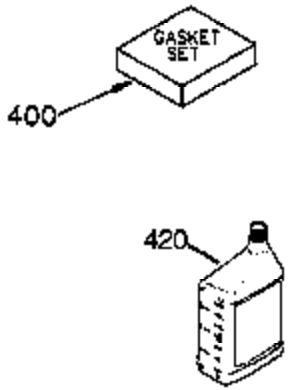

CONTINUED FROM PAGE 2

Ref #	Part Number	Qty	Description
30	35429A	1	Crankshaft
31	35327	1	Counterbalance Gear
40	35776A	1	Piston, Pin & Ring Set (Std.)
40	35777A	1	Piston, Pin & Ring Set (.010" OS)
40	35778A	1	Piston, Pin & Ring Set (.020" OS)
41	35773A	1	Piston & Pin Ass'y. (Std.) (Incl. 43)
41	35774A	1	Piston & Pin Ass'y. (.010" OS) (Incl. 43)
41	35775A	1	Piston & Pin Ass'y. (.020" OS) (Incl. 43)
42	35779	1	Ring Set (Std.)
42	35780	1	Ring Set (.010" OS)
42	35781	1	Ring Set (.020" OS)
43	35772	2	Piston Pin Retaining Ring
45	36925	1	Connecting Rod Ass'y. (Incl. 47)
47	651033	2	Connecting Rod Bolt
48	34034	2	Valve Lifter
50	35381	1	Camshaft (MCR)
51	35315A	1	Counterbalance Weight
52	31356	1	Oil Pump Ass'y.
69	35317	1	* Mounting Flange Gasket
70	35711A	1	Mounting Flange (Incl. 72, 75 & 80)
72	31927	1	Oil Drain Plug
75	35319	1	Oil Seal
80	35783	1	Governor Shaft
81	30590A	2	Washer
82	35378	1	Governor Gear Ass'y. (Incl. 81)
83	30588A	1	Governor Spool
84	29193	2	Retaining Ring
86	650833	7	Screw, 1/4-20 x 1-3/16"
88	31707A	1	Spacer (Incl. 81)
89	32589	1	Flywheel Key
123	33261	1	Intake Pipe Brace
124	651031	3	Screw, 1/4-20 x 9/16"
130B	651031	1	Screw, 1/4-20 x 9/16"
171	28424	1	Breather Element
178	29752	2	Nut & Lock Washer, 1/4-28
182	30088A	2	Screw, 1/4-28 x 1"
184	33263	1	* Carburetor To Intake Pipe Gasket
185	34926	1	Intake Pipe
223	650378	2	Screw, Torx T-30, 5/16-18 x 1-1/8"
224	27915A	1	Intake Pipe Gasket
234	650825	2	Nut & Lock Washer, 1/4-20
238	650834	2	Screw, 10-32 x 1-17/32"
239	33629	1	* Air Cleaner Gasket
240	35538B	1	Air Cleaner Body (Incl. 239)
245	35403	1	Air Cleaner Filter (Incl. 234)
245A	35404	1	Air Cleaner Filter
250	35961	1	Air Cleaner Cover
251	650886	2	Wing Nut, 1/4-20
291	30705	1	Fuel Line
292	26460	2	Fuel Line Clamp
292	26460	4	Fuel Line Clamp
296	34279B	1	Fuel Filter (Incl. 292)
305	35574	1	Oil Fill Tube
307	35499	1	"O" Ring
308	35437	1	Fill Tube Clip
310	35576	1	Dipstick
380	632692	1	Carburetor (Incl. 184)