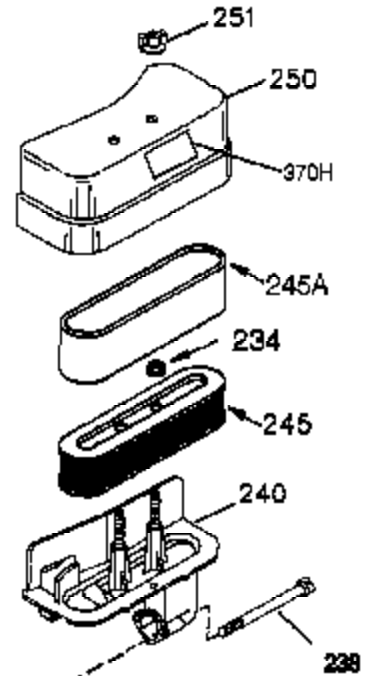

CONTINUED FROM PAGE 2

Ref #	Part Number	Qty	Description
30	35429A	1	Crankshaft
31	35327	1	Counterbalance Gear
40	35776A	1	Piston, Pin & Ring Set (Std.)
40	35777A	1	Piston, Pin & Ring Set (.010" OS)
40	35778A	1	Piston, Pin & Ring Set (.020" OS)
41	35773A	1	Piston & Pin Ass'y. (Std.) (Incl. 43)
41	35774A	1	Piston & Pin Ass'y. (.010" OS) (Incl. 43)
41	35775A	1	Piston & Pin Ass'y. (.020" OS) (Incl. 43)
42	35779	1	Ring Set (Std.)
42	35780	1	Ring Set (.010" OS)
42	35781	1	Ring Set (.020" OS)
43	35772	2	Piston Pin Retaining Ring
45	36925	1	Connecting Rod Ass'y. (Incl. 47)
47	651033	2	Connecting Rod Bolt
48	34034	2	Valve Lifter
50	35381	1	Camshaft (MCR)
51	35315A	1	Counterbalance Weight
52	31356	1	Oil Pump Ass'y.
69	35317	1	* Mounting Flange Gasket
70	35711A	1	Mounting Flange (Incl. 72, 75 & 80)
72	31927	1	Oil Drain Plug
75	35319	1	Oil Seal
80	35783	1	Governor Shaft
81	30590A	2	Washer
82	35378	1	Governor Gear Ass'y. (Incl. 81)
83	30588A	1	Governor Spool
84	29193	2	Retaining Ring
86	650833	7	Screw, 1/4-20 x 1-3/16"
88	31707A	1	Spacer (Incl. 81)
89	32589	1	Flywheel Key
123	33261	1	Intake Pipe Brace
124	651031	3	Screw, 1/4-20 x 9/16"
130B	651031	1	Screw, 1/4-20 x 9/16"
171	28424	1	Breather Element
178	29752	2	Nut & Lock Washer, 1/4-28
182	30088A	2	Screw, 1/4-28 x 1"
184	33263	1	* Carburetor To Intake Pipe Gasket
185	34926	1	Intake Pipe
223	650378	2	Screw, Torx T-30, 5/16-18 x 1-1/8"
224	27915A	1	Intake Pipe Gasket
234	650825	2	Nut & Lock Washer, 1/4-20
238	650834	2	Screw, 10-32 x 1-17/32"
239	33629	1	* Air Cleaner Gasket
240	35538B	1	Air Cleaner Body (Incl. 239)
245	35403	1	Air Cleaner Filter (Incl. 234)
245A	35404	1	Air Cleaner Filter
250	35961	1	Air Cleaner Cover
251	650886	2	Wing Nut, 1/4-20
291	30705	1	Fuel Line
292	26460	2	Fuel Line Clamp
292	26460	4	Fuel Line Clamp
296	34279B	1	Fuel Filter (Incl. 292)
305	35574	1	Oil Fill Tube
307	35499	1	"O" Ring
308	35437	1	Fill Tube Clip
310	35576	1	Dipstick
380	632692	1	Carburetor (Incl. 184)