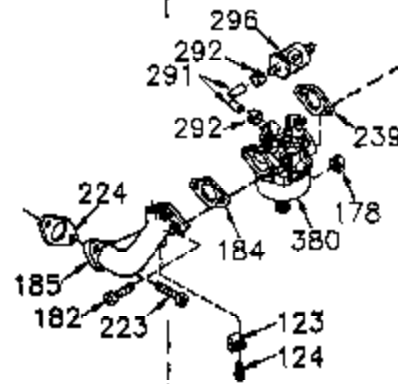

CONTINUED FROM PAGE 2

Ref #	Part Number	Qty	Description
30	35429A	1	Crankshaft
31	35327	1	Counterbalance Gear
40	35776A	1	Piston, Pin & Ring Set (Std.)
40	35777A	1	Piston, Pin & Ring Set (.010" OS)
40	35778A	1	Piston, Pin & Ring Set (.020" OS)
41	35773A	1	Piston & Pin Ass'y. (Std.) (Incl. 43)
41	35774A	1	Piston & Pin Ass'y. (.010" OS) (Incl. 43)
41	35775A	1	Piston & Pin Ass'y. (.020" OS) (Incl. 43)
42	35779	1	Ring Set (Std.)
42	35780	1	Ring Set (.010" OS)
42	35781	1	Ring Set (.020" OS)
43	35772	2	Piston Pin Retaining Ring
45	36925	1	Connecting Rod Ass'y. (Incl. 47)
47	651033	2	Connecting Rod Bolt
48	34034	2	Valve Lifter
50	35381	1	Camshaft (MCR)
51	35315A	1	Counterbalance Weight
52	31356	1	Oil Pump Ass'y.
69	35317	1	* Mounting Flange Gasket
70	35711A	1	Mounting Flange (Incl. 72, 75 & 80)
72	31927	1	Oil Drain Plug
75	35319	1	Oil Seal
80	35783	1	Governor Shaft
81	30590A	2	Washer
82	35378	1	Governor Gear Ass'y. (Incl. 81)
83	30588A	1	Governor Spool
84	29193	2	Retaining Ring
86	650833	7	Screw, 1/4-20 x 1-3/16"
88	31707A	1	Spacer (Incl. 81)
89	32589	1	Flywheel Key
123	33261	1	Intake Pipe Brace
124	651031	3	Screw, 1/4-20 x 9/16"
130B	651031	1	Screw, 1/4-20 x 9/16"
171	28424	1	Breather Element
178	29752	2	Nut & Lock Washer, 1/4-28
182	30088A	2	Screw, 1/4-28 x 1"
184	33263	1	* Carburetor To Intake Pipe Gasket
185	34926	1	Intake Pipe
223	650378	2	Screw, Torx T-30, 5/16-18 x 1-1/8"
224	27915A	1	Intake Pipe Gasket
234	650825	2	Nut & Lock Washer, 1/4-20
238	650834	2	Screw, 10-32 x 1-17/32"
239	33629	1	* Air Cleaner Gasket
240	35538B	1	Air Cleaner Body (Incl. 239)
245	35403	1	Air Cleaner Filter (Incl. 234)
245A	35404	1	Air Cleaner Filter
250	35961	1	Air Cleaner Cover
251	650886	2	Wing Nut, 1/4-20
291	30705	1	Fuel Line
292	26460	2	Fuel Line Clamp
292	26460	4	Fuel Line Clamp
296	34279B	1	Fuel Filter (Incl. 292)
305	35574	1	Oil Fill Tube
307	35499	1	"O" Ring
308	35437	1	Fill Tube Clip
310	35576	1	Dipstick
380	632692	1	Carburetor (Incl. 184)