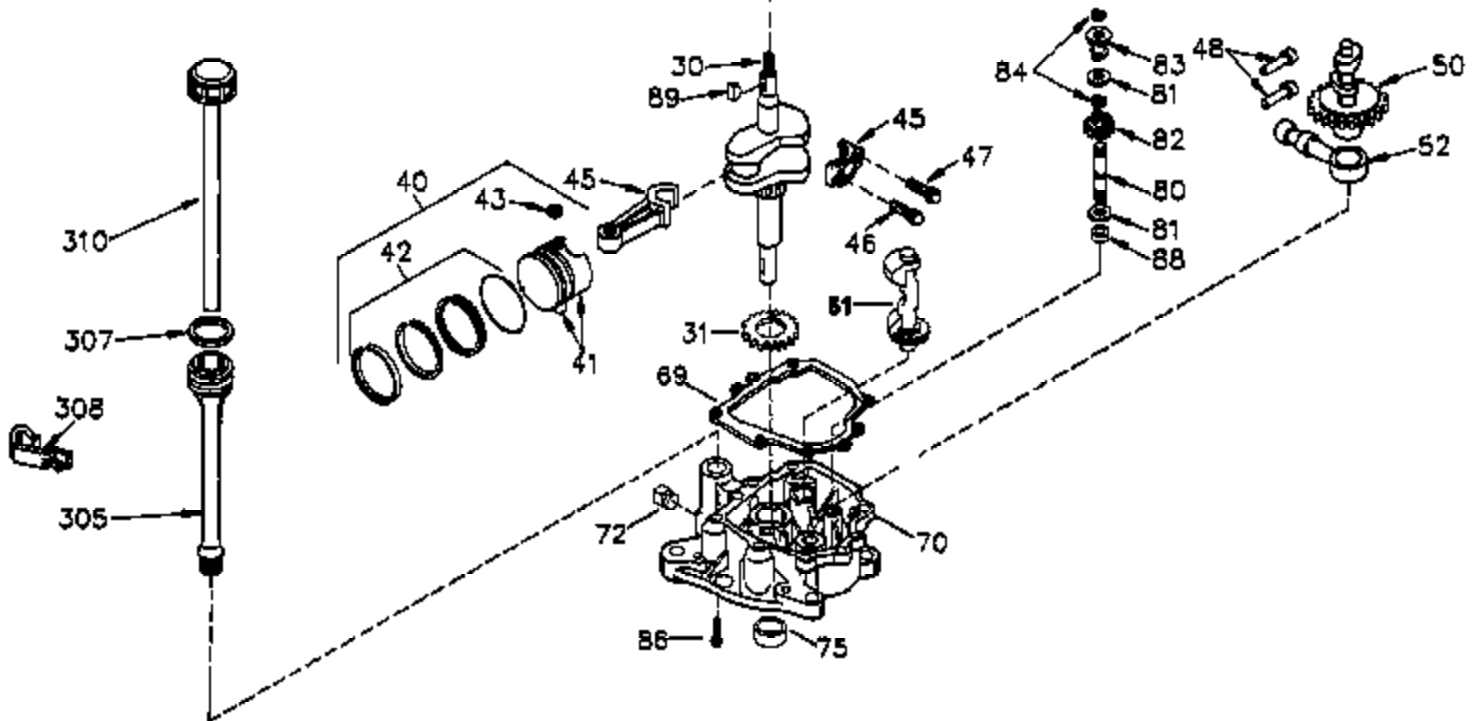

CONTINUED FROM PAGE 2

Ref #	Part Number	Qty	Description
30	35429A	1	Crankshaft
31	35327	1	Counterbalance Gear
40	35776A	1	Piston, Pin & Ring Set (Std.)
40	35777A	1	Piston, Pin & Ring Set (.010" OS)
40	35778A	1	Piston, Pin & Ring Set (.020" OS)
41	35773A	1	Piston & Pin Ass'y. (Std.) (Incl. 43)
41	35774A	1	Piston & Pin Ass'y. (.010" OS) (Incl. 43)
41	35775A	1	Piston & Pin Ass'y. (.020" OS) (Incl. 43)
42	35779	1	Ring Set (Std.)
42	35780	1	Ring Set (.010" OS)
42	35781	1	Ring Set (.020" OS)
43	35772	2	Piston Pin Retaining Ring
45	36925	1	Connecting Rod Ass'y. (Incl. 47)
47	651033	2	Connecting Rod Bolt
48	34034	2	Valve Lifter
50	35381	1	Camshaft (MCR)
51	35315A	1	Counterbalance Weight
52	31356	1	Oil Pump Ass'y.
69	35317	1	* Mounting Flange Gasket
70	35711A	1	Mounting Flange (Incl. 72, 75 & 80)
72	31927	1	Oil Drain Plug
75	35319	1	Oil Seal
80	35783	1	Governor Shaft
81	30590A	2	Washer
82	35378	1	Governor Gear Ass'y. (Incl. 81)
83	30588A	1	Governor Spool
84	29193	2	Retaining Ring
86	650833	7	Screw, 1/4-20 x 1-3/16"
88	31707A	1	Spacer (Incl. 81)
89	32589	1	Flywheel Key
123	33261	1	Intake Pipe Brace
124	651031	3	Screw, 1/4-20 x 9/16"
130B	651031	1	Screw, 1/4-20 x 9/16"
171	28424	1	Breather Element
178	29752	2	Nut & Lock Washer, 1/4-28
182	30088A	2	Screw, 1/4-28 x 1"
184	33263	1	* Carburetor To Intake Pipe Gasket
185	34926	1	Intake Pipe
223	650378	2	Screw, Torx T-30, 5/16-18 x 1-1/8"
224	27915A	1	Intake Pipe Gasket
234	650825	2	Nut & Lock Washer, 1/4-20
238	650834	2	Screw, 10-32 x 1-17/32"
239	33629	1	* Air Cleaner Gasket
240	35538B	1	Air Cleaner Body (Incl. 239)
245	35403	1	Air Cleaner Filter (Incl. 234)
245A	35404	1	Air Cleaner Filter
250	35961	1	Air Cleaner Cover
251	650886	2	Wing Nut, 1/4-20
291	30705	1	Fuel Line
292	26460	2	Fuel Line Clamp
292	26460	4	Fuel Line Clamp
296	34279B	1	Fuel Filter (Incl. 292)
305	35574	1	Oil Fill Tube
307	35499	1	"O" Ring
308	35437	1	Fill Tube Clip
310	35576	1	Dipstick
380	632692	1	Carburetor (Incl. 184)