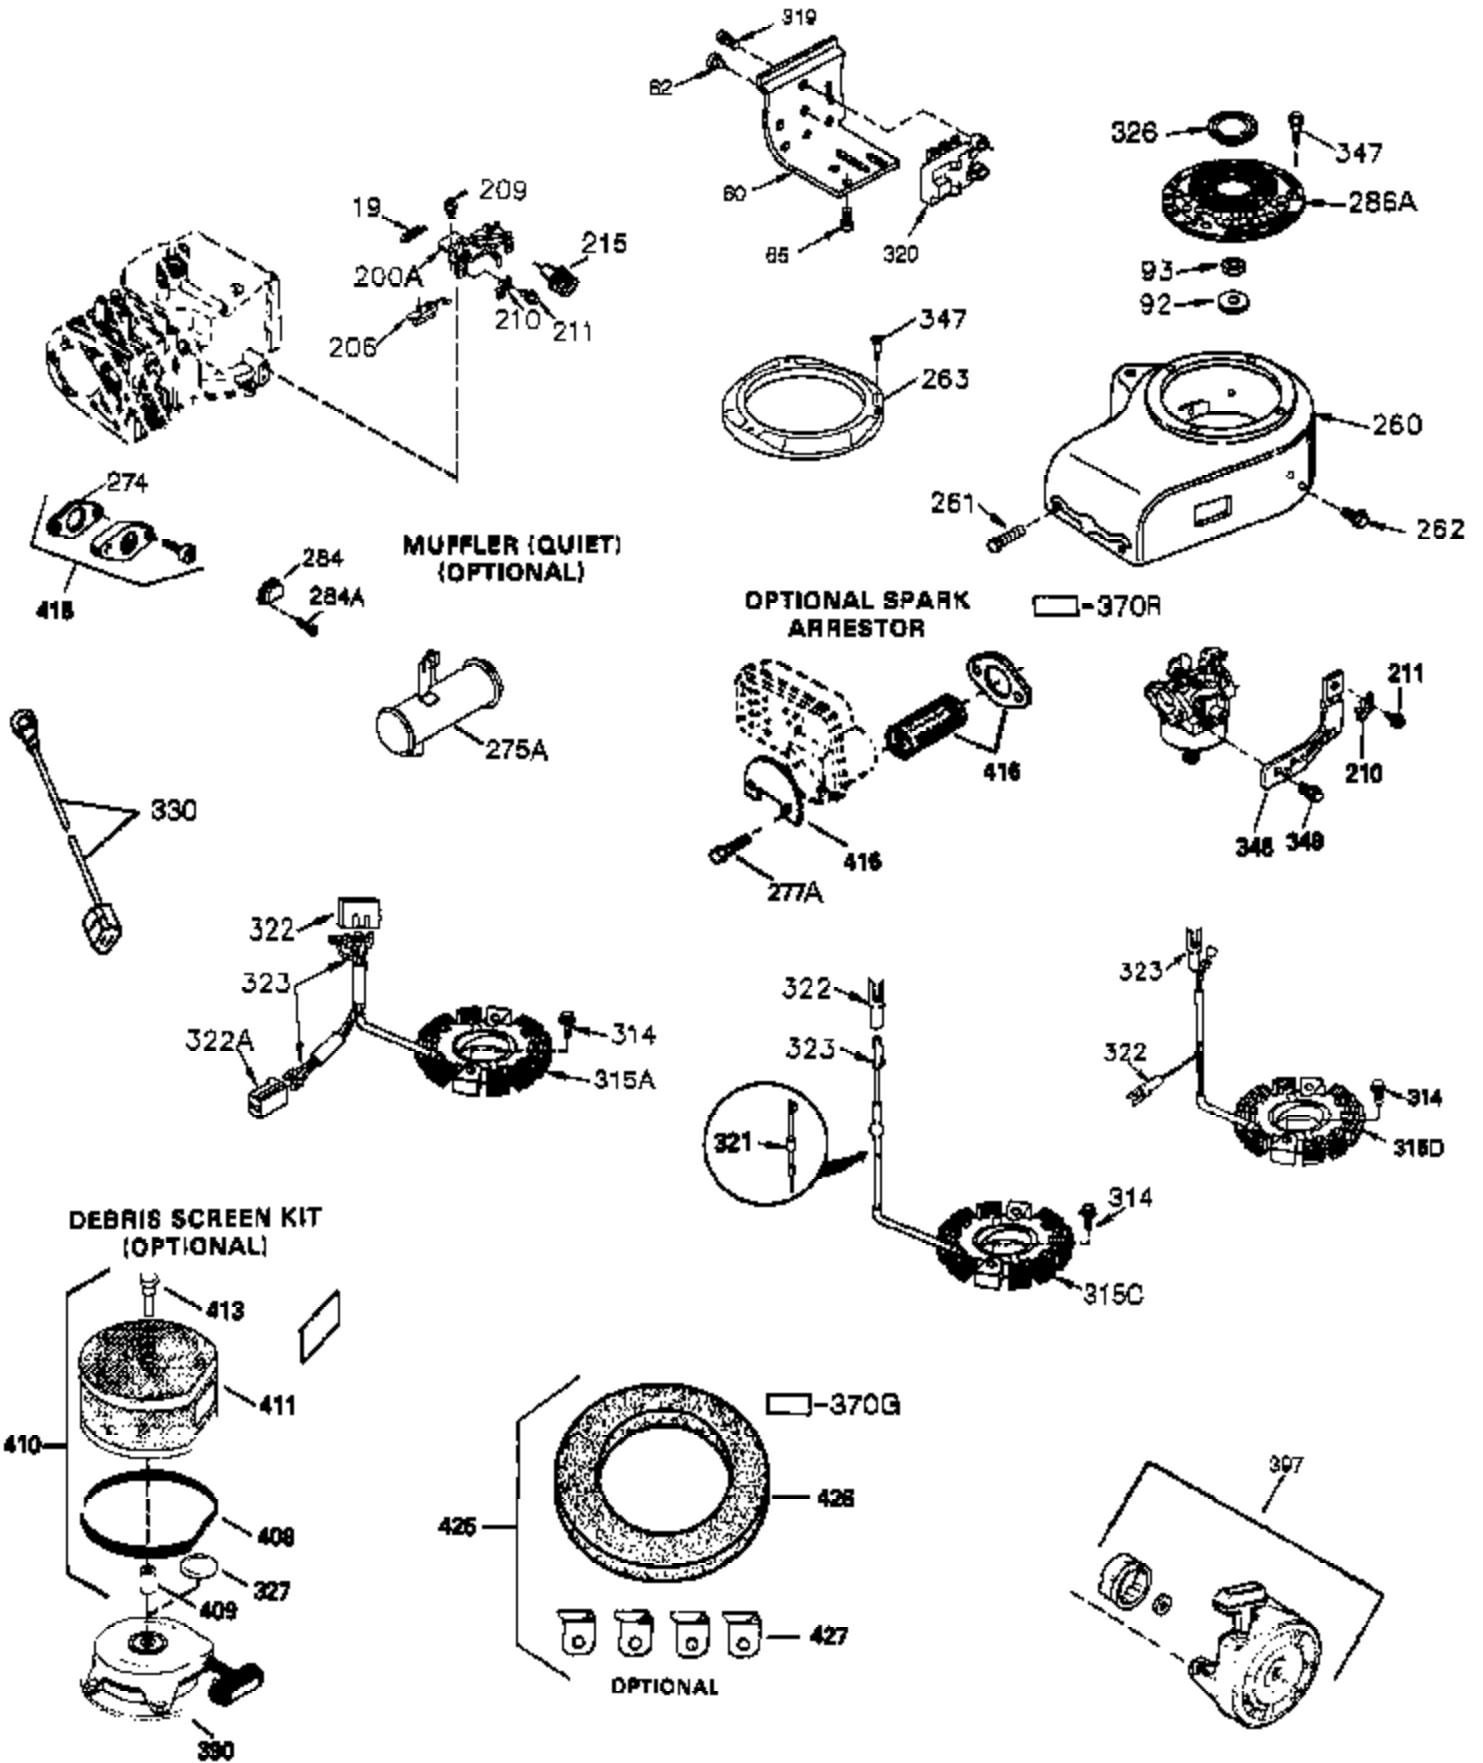

Ref #	Part Number	Qty	Description
19	35945	1	Extension Spring
60	33273A	1	Blower Housing Extension
62	650760	1	Screw, 8-32 x 3/8"
65	650128	1	Screw, 10-24 x 1/2"
92	650880	1	Lock Washer
93	650881	1	Flywheel Nut
130B	651031	1	Screw, 1/4-20 x 9/16"
171	28424	1	Breather Element
209	650902	2	Screw, 10-32 x 7/16"
210	27793	1	Conduit Clip
211	28942	1	Screw, 10-32 x 3/8"
260	36292	1	Blower Housing
261	650788	2	Screw, 5/16-18 x 3/4"
262	29747B	2	Screw, Torx T-40, 5/16-24 x 21/32"
263	35963	1	Trim Ring
274	35865	1	* Muffler Gasket
314	650873	2	Screw, 1/4-20 x 3/4"
319	650735	2	Screw, 10-24 x 3/8"
320	611175	1	Regulator (5 Amp)
322	611117	1	Connector Body
323	611118	1	Terminal
326	36210	1	Screen Plug
347	650949	3	Screw, 10-32 x 9/16"