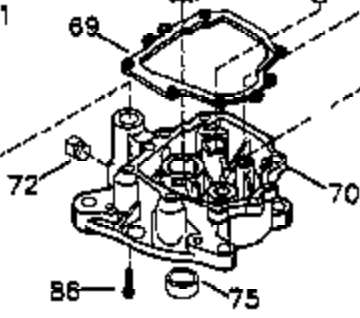

CONTINUED FROM PAGE 2

Ref #	Part Number	Qty	Description
30	35429A	1	Crankshaft
31	35327	1	Counterbalance Gear
40	35776A	1	Piston, Pin & Ring Set (Std.)
40	35777A	1	Piston, Pin & Ring Set (.010" OS)
40	35778A	1	Piston, Pin & Ring Set (.020" OS)
41	35773A	1	Piston & Pin Ass'y. (Std.) (Incl. 43)
41	35774A	1	Piston & Pin Ass'y. (.010" OS) (Incl. 43)
41	35775A	1	Piston & Pin Ass'y. (.020" OS) (Incl. 43)
42	35779	1	Ring Set (Std.)
42	35780	1	Ring Set (.010" OS)
42	35781	1	Ring Set (.020" OS)
43	35772	2	Piston Pin Retaining Ring
45	36895	1	Connecting Rod Ass'y. (Incl. 47)
47	651033	2	Connecting Rod Bolt
48	34034	2	Valve Lifter
50	35381	1	Camshaft (MCR)
51	35315A	1	Counterbalance Weight
52	31356	1	Oil Pump Ass'y.
69	35317	1	* Mounting Flange Gasket
70	35711A	1	Mounting Flange (Incl. 72, 75 & 80)
72	31927	1	Oil Drain Plug
75	35319	1	Oil Seal
80	35783	1	Governor Shaft
81	30590A	2	Washer
82	35378	1	Governor Gear Ass'y. (Incl. 81)
83	30588A	1	Governor Spool
84	29193	2	Retaining Ring
86	650833	7	Screw, 1/4-20 x 1-3/16"
88	31707A	1	Spacer (Incl. 81)
89	32589	1	Flywheel Key
123	33261	1	Intake Pipe Brace
124	651031	3	Screw, 1/4-20 x 9/16"
171	28424	1	Breather Element
178	29752	2	Nut & Lock Washer, 1/4-28
182	30088A	2	Screw, 1/4-28 x 1"
184	33263	1	* Carburetor To Intake Pipe Gasket
185	34926	1	Intake Pipe
223	650378	2	Screw, Torx T-30, 5/16-18 x 1-1/8"
224	27915A	1	Intake Pipe Gasket
234	650825	2	Nut & Lock Washer, 1/4-20
238	650834	2	Screw, 10-32 x 1-17/32"
239	33629	1	* Air Cleaner Gasket
240	35538B	1	Air Cleaner Body (Incl. 239)
245	35403	1	Air Cleaner Filter (Incl. 234)
245A	35404	1	Air Cleaner Filter
250	35961	1	Air Cleaner Cover
251	650886	2	Wing Nut, 1/4-20
292	26460	2	Fuel Line Clamp
305	35574	1	Oil Fill Tube
307	35499	1	"O" Ring
308	35437	1	Fill Tube Clip
310	35576	1	Dipstick
380	640078A	1	Carburetor (Incl. 184)
400	36452A	1	* Gasket Set (Incl. items marked PK in notes) Incl. part #'s 26756 (1), 27272A (2), 27896A (2), 27915A (1), 29673 (1), 33263 (1), 33629 (1), 34041A (1), 34327A (1), 34698A (1), 34912 (1), 34923A (1), 35262A (1), 35317 (1), 35865 (1)