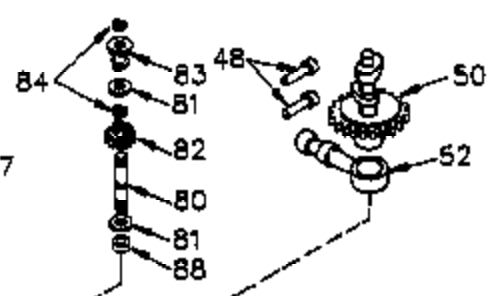

CONTINUED FROM PAGE 2

Ref #	Part Number	Qty	Description
30	35429A	1	Crankshaft
31	35327	1	Counterbalance Gear
40	35776A	1	Piston, Pin & Ring Set (Std.)
40	35777A	1	Piston, Pin & Ring Set (.010" OS)
40	35778A	1	Piston, Pin & Ring Set (.020" OS)
41	35773A	1	Piston & Pin Ass'y. (Std.) (Incl. 43)
41	35774A	1	Piston & Pin Ass'y. (.010" OS) (Incl. 43)
41	35775A	1	Piston & Pin Ass'y. (.020" OS) (Incl. 43)
42	35779	1	Ring Set (Std.)
42	35780	1	Ring Set (.010" OS)
42	35781	1	Ring Set (.020" OS)
43	35772	2	Piston Pin Retaining Ring
45	36895	1	Connecting Rod Ass'y. (Incl. 47)
47	651033	2	Connecting Rod Bolt
48	34034	2	Valve Lifter
50	35381	1	Camshaft (MCR)
51	35315A	1	Counterbalance Weight
52	31356	1	Oil Pump Ass'y.
69	35317	1	* Mounting Flange Gasket
70	35711A	1	Mounting Flange (Incl. 72, 75 & 80)
72	31927	1	Oil Drain Plug
75	35319	1	Oil Seal
80	35783	1	Governor Shaft
81	30590A	2	Washer
82	35378	1	Governor Gear Ass'y. (Incl. 81)
83	30588A	1	Governor Spool
84	29193	2	Retaining Ring
86	650833	7	Screw, 1/4-20 x 1-3/16"
88	31707A	1	Spacer (Incl. 81)
89	32589	1	Flywheel Key
123	33261	1	Intake Pipe Brace
124	651031	3	Screw, 1/4-20 x 9/16"
171	28424	1	Breather Element
178	29752	2	Nut & Lock Washer, 1/4-28
182	30088A	2	Screw, 1/4-28 x 1"
184	33263	1	* Carburetor To Intake Pipe Gasket
185	34926	1	Intake Pipe
223	650378	2	Screw, Torx T-30, 5/16-18 x 1-1/8"
224	27915A	1	Intake Pipe Gasket
234	650825	2	Nut & Lock Washer, 1/4-20
238	650834	2	Screw, 10-32 x 1-17/32"
239	33629	1	* Air Cleaner Gasket
240	35538B	1	Air Cleaner Body (Incl. 239)
245	35403	1	Air Cleaner Filter (Incl. 234)
245A	35404	1	Air Cleaner Filter
250	35961	1	Air Cleaner Cover
251	650886	2	Wing Nut, 1/4-20
292	26460	2	Fuel Line Clamp
305	35574	1	Oil Fill Tube
307	35499	1	"O" Ring
308	35437	1	Fill Tube Clip
310	35576	1	Dipstick
380	640078A	1	Carburetor (Incl. 184)
400	36452A	1	* Gasket Set (Incl. items marked PK in notes) Incl. part #'s 26756 (1), 27272A (2), 27896A (2), 27915A (1), 29673 (1), 33263 (1), 33629 (1), 34041A (1), 34327A (1), 34698A (1), 34912 (1), 34923A (1), 35262A (1), 35317 (1), 35865 (1)