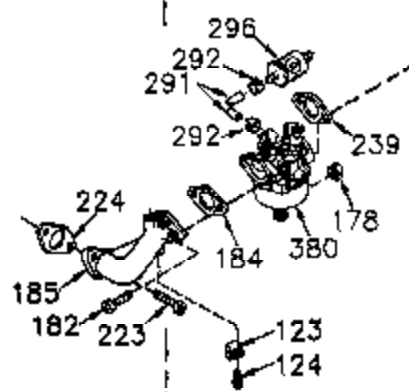

CONTINUED FROM PAGE 2

Ref #	Part Number	Qty	Description
30	35429A	1	Crankshaft
31	35327	1	Counterbalance Gear
40	35776A	1	Piston, Pin & Ring Set (Std.)
40	35777A	1	Piston, Pin & Ring Set (.010" OS)
40	35778A	1	Piston, Pin & Ring Set (.020" OS)
41	35773A	1	Piston & Pin Ass'y. (Std.) (Incl. 43)
41	35774A	1	Piston & Pin Ass'y. (.010" OS) (Incl. 43)
41	35775A	1	Piston & Pin Ass'y. (.020" OS) (Incl. 43)
42	35779	1	Ring Set (Std.)
42	35780	1	Ring Set (.010" OS)
42	35781	1	Ring Set (.020" OS)
43	35772	2	Piston Pin Retaining Ring
45	36895	1	Connecting Rod Ass'y. (Incl. 47)
47	651033	2	Connecting Rod Bolt
48	34034	2	Valve Lifter
50	35381	1	Camshaft (MCR)
51	35315A	1	Counterbalance Weight
52	31356	1	Oil Pump Ass'y.
69	35317	1	* Mounting Flange Gasket
70	35711A	1	Mounting Flange (Incl. 72, 75 & 80)
72	31927	1	Oil Drain Plug
75	35319	1	Oil Seal
80	35783	1	Governor Shaft
81	30590A	2	Washer
82	35378	1	Governor Gear Ass'y. (Incl. 81)
83	30588A	1	Governor Spool
84	29193	2	Retaining Ring
86	650833	7	Screw, 1/4-20 x 1-3/16"
88	31707A	1	Spacer (Incl. 81)
89	32589	1	Flywheel Key
123	33261	1	Intake Pipe Brace
124	651031	3	Screw, 1/4-20 x 9/16"
171	28424	1	Breather Element
178	29752	2	Nut & Lock Washer, 1/4-28
182	30088A	2	Screw, 1/4-28 x 1"
184	33263	1	* Carburetor To Intake Pipe Gasket
185	34926	1	Intake Pipe
223	650378	2	Screw, Torx T-30, 5/16-18 x 1-1/8"
224	27915A	1	Intake Pipe Gasket
234	650825	2	Nut & Lock Washer, 1/4-20
238	650834	2	Screw, 10-32 x 1-17/32"
239	33629	1	* Air Cleaner Gasket
240	35538B	1	Air Cleaner Body (Incl. 239)
245	35403	1	Air Cleaner Filter (Incl. 234)
245A	35404	1	Air Cleaner Filter
250	35961	1	Air Cleaner Cover
251	650886	2	Wing Nut, 1/4-20
292	26460	2	Fuel Line Clamp
305	35574	1	Oil Fill Tube
307	35499	1	"O" Ring
308	35437	1	Fill Tube Clip
310	35576	1	Dipstick
380	640078A	1	Carburetor (Incl. 184)
400	36452A	1	* Gasket Set (Incl. items marked PK in notes) Incl. part #'s 26756 (1), 27272A (2), 27896A (2), 27915A (1), 29673 (1), 33263 (1), 33629 (1), 34041A (1), 34327A (1), 34698A (1), 34912 (1), 34923A (1), 35262A (1), 35317 (1), 35865 (1)