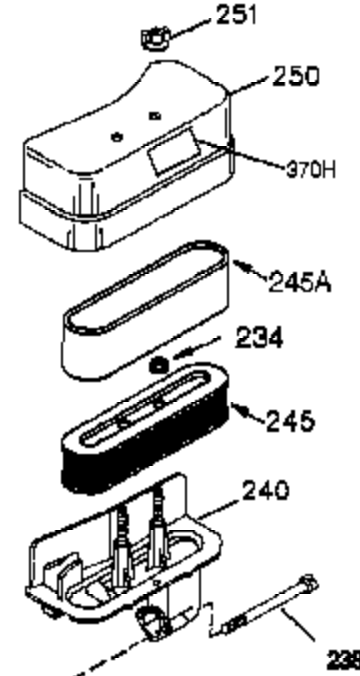

CONTINUED FROM PAGE 2

Ref #	Part Number	Qty	Description
30	35429A	1	Crankshaft
31	35327	1	Counterbalance Gear
40	35776A	1	Piston, Pin & Ring Set (Std.)
40	35777A	1	Piston, Pin & Ring Set (.010" OS)
40	35778A	1	Piston, Pin & Ring Set (.020" OS)
41	35773A	1	Piston & Pin Ass'y. (Std.) (Incl. 43)
41	35774A	1	Piston & Pin Ass'y. (.010" OS) (Incl. 43)
41	35775A	1	Piston & Pin Ass'y. (.020" OS) (Incl. 43)
42	35779	1	Ring Set (Std.)
42	35780	1	Ring Set (.010" OS)
42	35781	1	Ring Set (.020" OS)
43	35772	2	Piston Pin Retaining Ring
45	36895	1	Connecting Rod Ass'y. (Incl. 47)
47	651033	2	Connecting Rod Bolt
48	34034	2	Valve Lifter
50	35381	1	Camshaft (MCR)
51	35315A	1	Counterbalance Weight
52	31356	1	Oil Pump Ass'y.
69	35317	1	* Mounting Flange Gasket
70	35711A	1	Mounting Flange (Incl. 72, 75 & 80)
72	31927	1	Oil Drain Plug
75	35319	1	Oil Seal
80	35783	1	Governor Shaft
81	30590A	2	Washer
82	35378	1	Governor Gear Ass'y. (Incl. 81)
83	30588A	1	Governor Spool
84	29193	2	Retaining Ring
86	650833	7	Screw, 1/4-20 x 1-3/16"
88	31707A	1	Spacer (Incl. 81)
89	32589	1	Flywheel Key
123	33261	1	Intake Pipe Brace
124	651031	3	Screw, 1/4-20 x 9/16"
171	28424	1	Breather Element
178	29752	2	Nut & Lock Washer, 1/4-28
182	30088A	2	Screw, 1/4-28 x 1"
184	33263	1	* Carburetor To Intake Pipe Gasket
185	34926	1	Intake Pipe
223	650378	2	Screw, Torx T-30, 5/16-18 x 1-1/8"
224	27915A	1	Intake Pipe Gasket
234	650825	2	Nut & Lock Washer, 1/4-20
238	650834	2	Screw, 10-32 x 1-17/32"
239	33629	1	* Air Cleaner Gasket
240	35538B	1	Air Cleaner Body (Incl. 239)
245	35403	1	Air Cleaner Filter (Incl. 234)
245A	35404	1	Air Cleaner Filter
250	35961	1	Air Cleaner Cover
251	650886	2	Wing Nut, 1/4-20
292	26460	2	Fuel Line Clamp
305	35574	1	Oil Fill Tube
307	35499	1	"O" Ring
308	35437	1	Fill Tube Clip
310	35576	1	Dipstick
380	640078A	1	Carburetor (Incl. 184)
400	36452A	1	* Gasket Set (Incl. items marked PK in notes) Incl. part #'s 26756 (1), 27272A (2), 27896A (2), 27915A (1), 29673 (1), 33263 (1), 33629 (1), 34041A (1), 34327A (1), 34698A (1), 34912 (1), 34923A (1), 35262A (1), 35317 (1), 35865 (1)