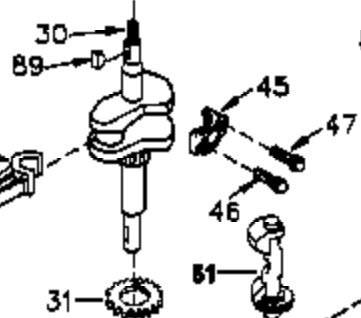

CONTINUED FROM PAGE 2

Ref #	Part Number	Qty	Description
30	35429A	1	Crankshaft
31	35327	1	Counterbalance Gear
40	35776A	1	Piston, Pin & Ring Set (Std.)
40	35777A	1	Piston, Pin & Ring Set (.010" OS)
40	35778A	1	Piston, Pin & Ring Set (.020" OS)
41	35773A	1	Piston & Pin Ass'y. (Std.) (Incl. 43)
41	35774A	1	Piston & Pin Ass'y. (.010" OS) (Incl. 43)
41	35775A	1	Piston & Pin Ass'y. (.020" OS) (Incl. 43)
42	35779	1	Ring Set (Std.)
42	35780	1	Ring Set (.010" OS)
42	35781	1	Ring Set (.020" OS)
43	35772	2	Piston Pin Retaining Ring
45	36895	1	Connecting Rod Ass'y. (Incl. 47)
47	651033	2	Connecting Rod Bolt
48	34034	2	Valve Lifter
50	35381	1	Camshaft (MCR)
51	35315A	1	Counterbalance Weight
52	31356	1	Oil Pump Ass'y.
69	35317	1	* Mounting Flange Gasket
70	35711A	1	Mounting Flange (Incl. 72, 75 & 80)
72	31927	1	Oil Drain Plug
75	35319	1	Oil Seal
80	35783	1	Governor Shaft
81	30590A	2	Washer
82	35378	1	Governor Gear Ass'y. (Incl. 81)
83	30588A	1	Governor Spool
84	29193	2	Retaining Ring
86	650833	7	Screw, 1/4-20 x 1-3/16"
88	31707A	1	Spacer (Incl. 81)
89	32589	1	Flywheel Key
123	33261	1	Intake Pipe Brace
124	651031	3	Screw, 1/4-20 x 9/16"
171	28424	1	Breather Element
178	29752	2	Nut & Lock Washer, 1/4-28
182	30088A	2	Screw, 1/4-28 x 1"
184	33263	1	* Carburetor To Intake Pipe Gasket
185	34926	1	Intake Pipe
223	650378	2	Screw, Torx T-30, 5/16-18 x 1-1/8"
224	27915A	1	Intake Pipe Gasket
234	650825	2	Nut & Lock Washer, 1/4-20
238	650834	2	Screw, 10-32 x 1-17/32"
239	33629	1	* Air Cleaner Gasket
240	35538B	1	Air Cleaner Body (Incl. 239)
245	35403	1	Air Cleaner Filter (Incl. 234)
245A	35404	1	Air Cleaner Filter
250	35961	1	Air Cleaner Cover
251	650886	2	Wing Nut, 1/4-20
292	26460	2	Fuel Line Clamp
305	35574	1	Oil Fill Tube
307	35499	1	"O" Ring
308	35437	1	Fill Tube Clip
310	35576	1	Dipstick
380	640078A	1	Carburetor (Incl. 184)
400	36452A	1	* Gasket Set (Incl. items marked PK in notes) Incl. part #'s 26756 (1), 27272A (2), 27896A (2), 27915A (1), 29673 (1), 33263 (1), 33629 (1), 34041A (1), 34327A (1), 34698A (1), 34912 (1), 34923A (1), 35262A (1), 35317 (1), 35865 (1)