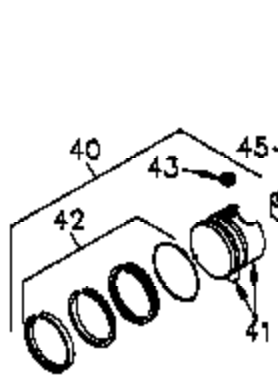

CONTINUED FROM PAGE 2

Ref #	Part Number	Qty	Description
30	35429A	1	Crankshaft
31	35327	1	Counterbalance Gear
40	35776A	1	Piston, Pin & Ring Set (Std.)
40	35777A	1	Piston, Pin & Ring Set (.010" OS)
40	35778A	1	Piston, Pin & Ring Set (.020" OS)
41	35773A	1	Piston & Pin Ass'y. (Std.) (Incl. 43)
41	35774A	1	Piston & Pin Ass'y. (.010" OS) (Incl. 43)
41	35775A	1	Piston & Pin Ass'y. (.020" OS) (Incl. 43)
42	35779	1	Ring Set (Std.)
42	35780	1	Ring Set (.010" OS)
42	35781	1	Ring Set (.020" OS)
43	35772	2	Piston Pin Retaining Ring
45	36895	1	Connecting Rod Ass'y. (Incl. 47)
47	651033	2	Connecting Rod Bolt
48	34034	2	Valve Lifter
50	35381	1	Camshaft (MCR)
51	35315A	1	Counterbalance Weight
52	31356	1	Oil Pump Ass'y.
69	35317	1	* Mounting Flange Gasket
70	35711A	1	Mounting Flange (Incl. 72, 75 & 80)
72	31927	1	Oil Drain Plug
75	35319	1	Oil Seal
80	35783	1	Governor Shaft
81	30590A	2	Washer
82	35378	1	Governor Gear Ass'y. (Incl. 81)
83	30588A	1	Governor Spool
84	29193	2	Retaining Ring
86	650833	7	Screw, 1/4-20 x 1-3/16"
88	31707A	1	Spacer (Incl. 81)
89	32589	1	Flywheel Key
123	33261	1	Intake Pipe Brace
124	651031	3	Screw, 1/4-20 x 9/16"
171	28424	1	Breather Element
178	29752	2	Nut & Lock Washer, 1/4-28
182	30088A	2	Screw, 1/4-28 x 1"
184	33263	1	* Carburetor To Intake Pipe Gasket
185	34926	1	Intake Pipe
223	650378	2	Screw, Torx T-30, 5/16-18 x 1-1/8"
224	27915A	1	Intake Pipe Gasket
234	650825	2	Nut & Lock Washer, 1/4-20
238	650834	2	Screw, 10-32 x 1-17/32"
239	33629	1	* Air Cleaner Gasket
240	35538B	1	Air Cleaner Body (Incl. 239)
245	35403	1	Air Cleaner Filter (Incl. 234)
245A	35404	1	Air Cleaner Filter
250	35961	1	Air Cleaner Cover
251	650886	2	Wing Nut, 1/4-20
292	26460	2	Fuel Line Clamp
305	35574	1	Oil Fill Tube
307	35499	1	"O" Ring
308	35437	1	Fill Tube Clip
310	35576	1	Dipstick
380	640078A	1	Carburetor (Incl. 184)
400	36452A	1	* Gasket Set (Incl. items marked PK in notes) Incl. part #'s 26756 (1), 27272A (2), 27896A (2), 27915A (1), 29673 (1), 33263 (1), 33629 (1), 34041A (1), 34327A (1), 34698A (1), 34912 (1), 34923A (1), 35262A (1), 35317 (1), 35865 (1)