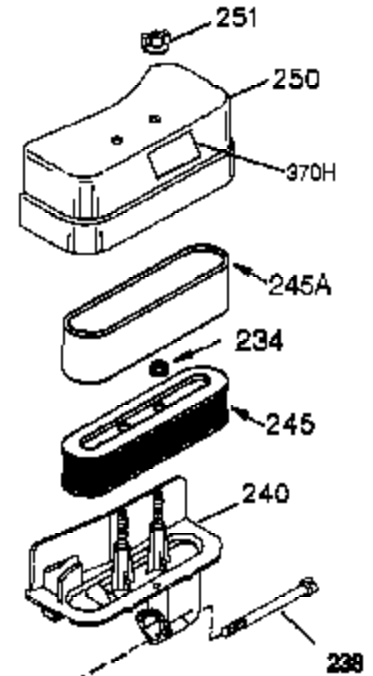

CONTINUED FROM PAGE 2

Ref #	Part Number	Qty	Description
30	35429A	1	Crankshaft
31	35327	1	Counterbalance Gear
40	35776A	1	Piston, Pin & Ring Set (Std.)
40	35777A	1	Piston, Pin & Ring Set (.010" OS)
40	35778A	1	Piston, Pin & Ring Set (.020" OS)
41	35773A	1	Piston & Pin Ass'y. (Std.) (Incl. 43)
41	35774A	1	Piston & Pin Ass'y. (.010" OS) (Incl. 43)
41	35775A	1	Piston & Pin Ass'y. (.020" OS) (Incl. 43)
42	35779	1	Ring Set (Std.)
42	35780	1	Ring Set (.010" OS)
42	35781	1	Ring Set (.020" OS)
43	35772	2	Piston Pin Retaining Ring
45	36925	1	Connecting Rod Ass'y. (Incl. 47)
47	651033	2	Connecting Rod Bolt
48	34034	2	Valve Lifter
50	35381	1	Camshaft (MCR)
51	35315A	1	Counterbalance Weight
52	31356	1	Oil Pump Ass'y.
69	35317	1	* Mounting Flange Gasket
70	35711A	1	Mounting Flange (Incl. 72, 75 & 80)
72	31927	1	Oil Drain Plug
75	35319	1	Oil Seal
80	35783	1	Governor Shaft
81	30590A	2	Washer
82	35378	1	Governor Gear Ass'y. (Incl. 81)
83	30588A	1	Governor Spool
84	29193	2	Retaining Ring
86	650833	7	Screw, 1/4-20 x 1-3/16"
88	31707A	1	Spacer (Incl. 81)
89	32589	1	Flywheel Key
123	33261	1	Intake Pipe Brace
124	651031	3	Screw, 1/4-20 x 9/16"
171	28424	1	Breather Element
178	29752	2	Nut & Lock Washer, 1/4-28
182	30088A	2	Screw, 1/4-28 x 1"
184	33263	1	* Carburetor To Intake Pipe Gasket
185	34926	1	Intake Pipe
223	650378	2	Screw, Torx T-30, 5/16-18 x 1-1/8"
224	27915A	1	Intake Pipe Gasket
234	650825	2	Nut & Lock Washer, 1/4-20
238	650834	2	Screw, 10-32 x 1-17/32"
239	33629	1	* Air Cleaner Gasket
240	35538B	1	Air Cleaner Body (Incl. 239)
245	35403	1	Air Cleaner Filter (Incl. 234)
245A	35404	1	Air Cleaner Filter
250	35961	1	Air Cleaner Cover
251	650886	2	Wing Nut, 1/4-20
292	26460	2	Fuel Line Clamp
305	35574	1	Oil Fill Tube
307	35499	1	"O" Ring
308	35437	1	Fill Tube Clip
310	35576	1	Dipstick
380	632691	1	Carburetor (Incl. 184)
400	36452A	1	* Gasket Set (Incl. items marked PK in notes) Incl. part #'s 26756 (1), 27272A (2), 27896A (2), 27915A (1), 29673 (1), 33263 (1), 33629 (1), 34041A (1), 34327A (1), 34698A (1), 34912 (1), 34923A (1), 35262A (1), 35317 (1), 35865 (1)