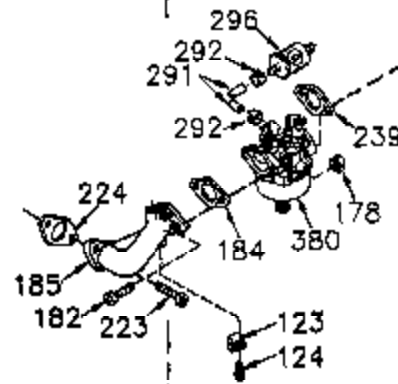

CONTINUED FROM PAGE 2

Ref #	Part Number	Qty	Description
30	35429A	1	Crankshaft
31	35327	1	Counterbalance Gear
40	35776A	1	Piston, Pin & Ring Set (Std.)
40	35777A	1	Piston, Pin & Ring Set (.010" OS)
40	35778A	1	Piston, Pin & Ring Set (.020" OS)
41	35773A	1	Piston & Pin Ass'y. (Std.) (Incl. 43)
41	35774A	1	Piston & Pin Ass'y. (.010" OS) (Incl. 43)
41	35775A	1	Piston & Pin Ass'y. (.020" OS) (Incl. 43)
42	35779	1	Ring Set (Std.)
42	35780	1	Ring Set (.010" OS)
42	35781	1	Ring Set (.020" OS)
43	35772	2	Piston Pin Retaining Ring
45	36925	1	Connecting Rod Ass'y. (Incl. 47)
47	651033	2	Connecting Rod Bolt
48	34034	2	Valve Lifter
50	35381	1	Camshaft (MCR)
51	35315A	1	Counterbalance Weight
52	31356	1	Oil Pump Ass'y.
69	35317	1	* Mounting Flange Gasket
70	35711A	1	Mounting Flange (Incl. 72, 75 & 80)
72	31927	1	Oil Drain Plug
75	35319	1	Oil Seal
80	35783	1	Governor Shaft
81	30590A	2	Washer
82	35378	1	Governor Gear Ass'y. (Incl. 81)
83	30588A	1	Governor Spool
84	29193	2	Retaining Ring
86	650833	7	Screw, 1/4-20 x 1-3/16"
88	31707A	1	Spacer (Incl. 81)
89	32589	1	Flywheel Key
123	33261	1	Intake Pipe Brace
124	651031	3	Screw, 1/4-20 x 9/16"
171	28424	1	Breather Element
178	29752	2	Nut & Lock Washer, 1/4-28
182	30088A	2	Screw, 1/4-28 x 1"
184	33263	1	* Carburetor To Intake Pipe Gasket
185	34926	1	Intake Pipe
223	650378	2	Screw, Torx T-30, 5/16-18 x 1-1/8"
224	27915A	1	Intake Pipe Gasket
234	650825	2	Nut & Lock Washer, 1/4-20
238	650834	2	Screw, 10-32 x 1-17/32"
239	33629	1	* Air Cleaner Gasket
240	35538B	1	Air Cleaner Body (Incl. 239)
245	35403	1	Air Cleaner Filter (Incl. 234)
245A	35404	1	Air Cleaner Filter
250	35961	1	Air Cleaner Cover
251	650886	2	Wing Nut, 1/4-20
292	26460	2	Fuel Line Clamp
305	35574	1	Oil Fill Tube
307	35499	1	"O" Ring
308	35437	1	Fill Tube Clip
310	35576	1	Dipstick
380	632691	1	Carburetor (Incl. 184)
400	36452A	1	* Gasket Set (Incl. items marked PK in notes) Incl. part #'s 26756 (1), 27272A (2), 27896A (2), 27915A (1), 29673 (1), 33263 (1), 33629 (1), 34041A (1), 34327A (1), 34698A (1), 34912 (1), 34923A (1), 35262A (1), 35317 (1), 35865 (1)