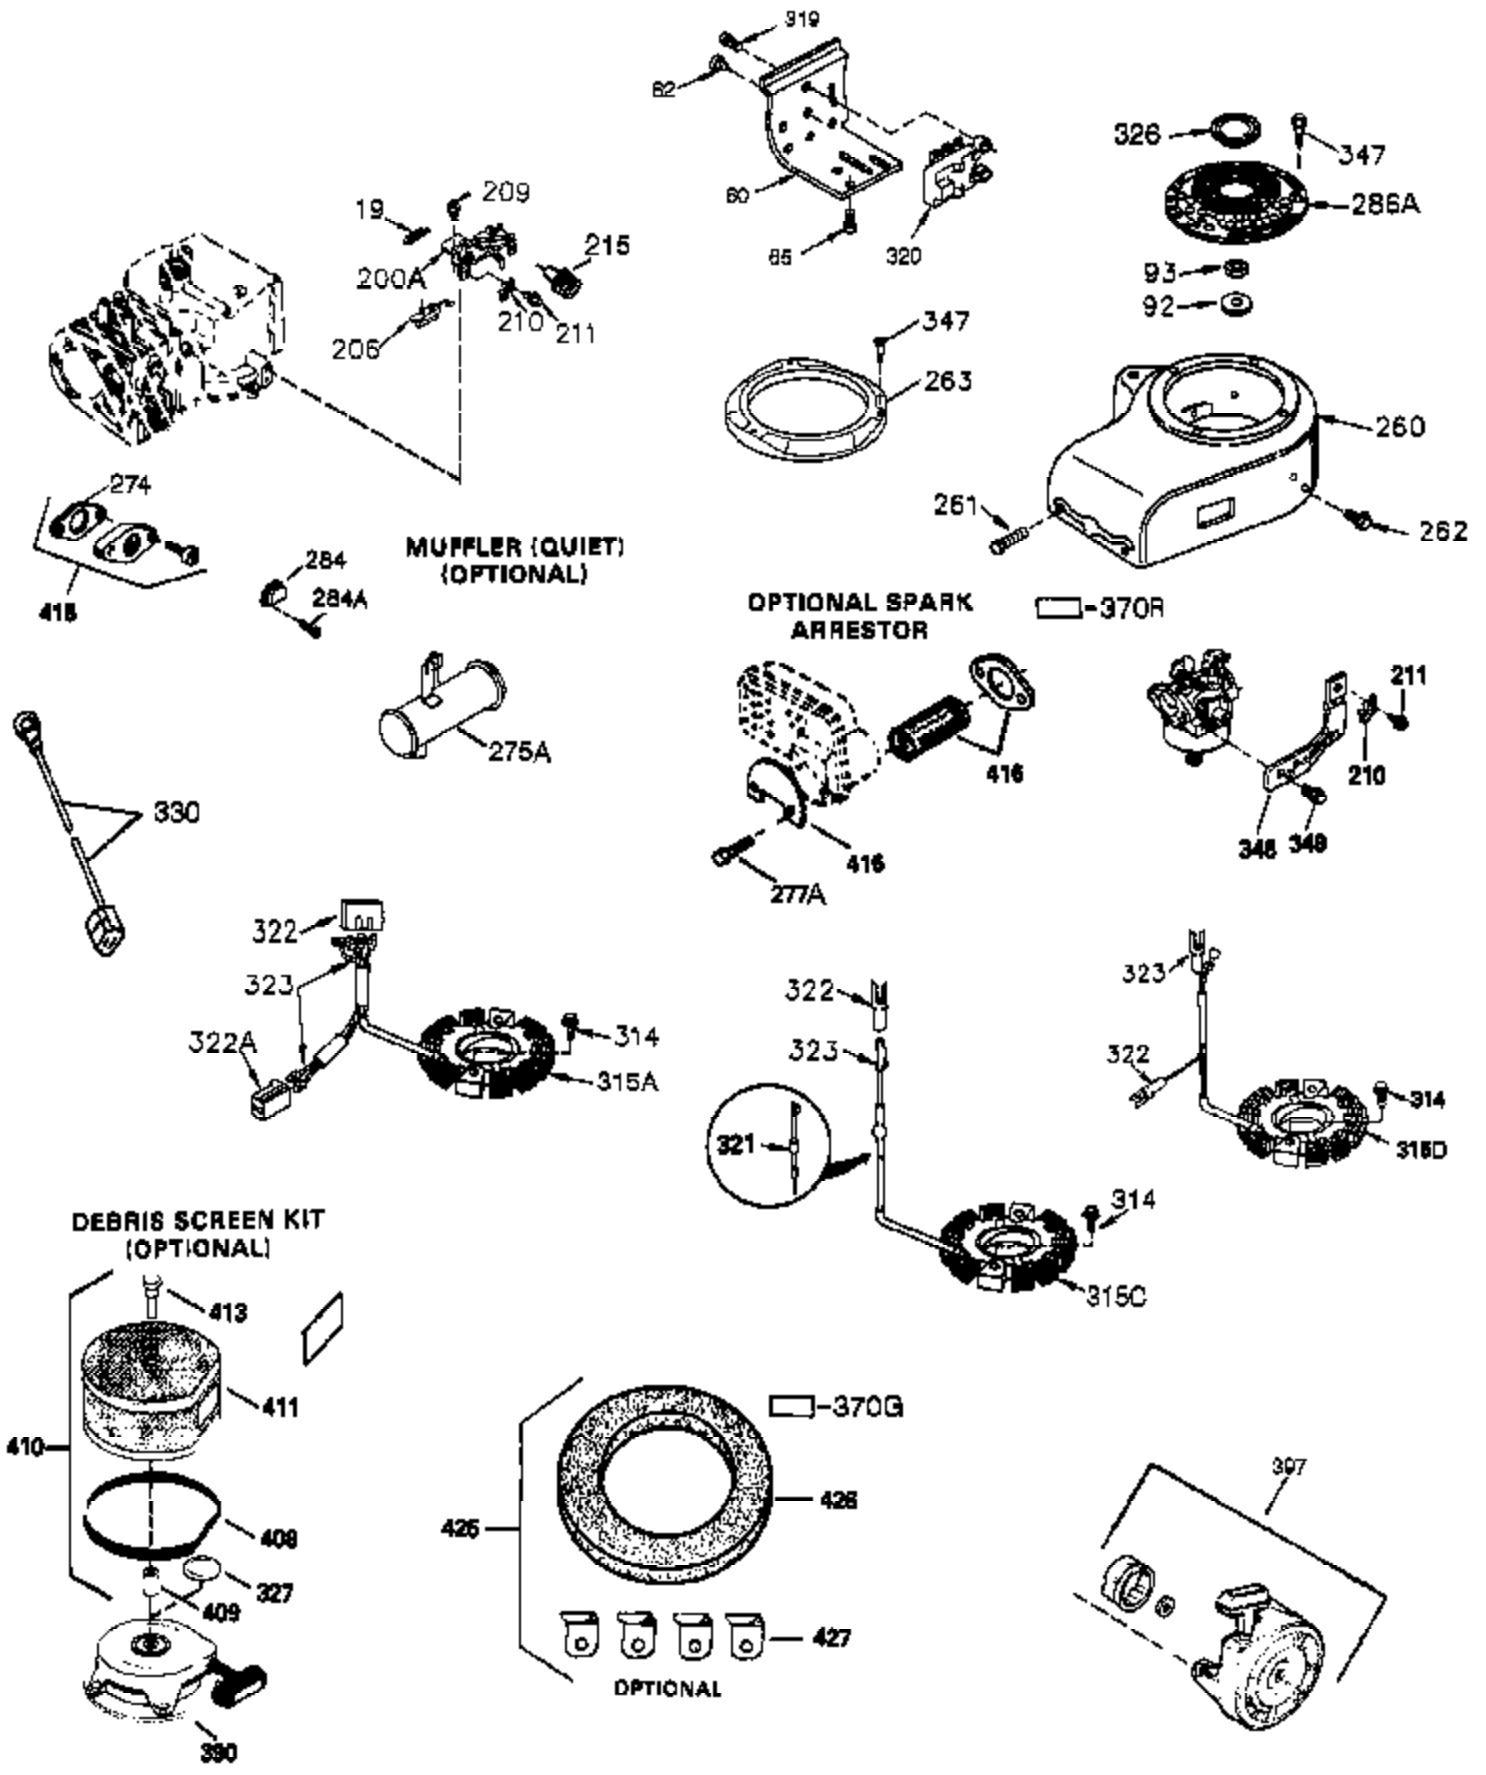

Ref #	Part Number	Qty	Description
19	35945	1	Extension Spring
60	33273A	1	Blower Housing Extension
62	650760	1	Screw, 8-32 x 3/8"
65	650990	1	Screw, Torx T-30, 1/4-20 x 15/32"
92	650880	1	Lock Washer
93	650881	1	Flywheel Nut
171	28424	1	Breather Element
209	650902	2	Screw, 10-32 x 7/16"
210	27793	1	Conduit Clip
211	28942	1	Screw, 10-32 x 3/8"
260	36266	1	Blower Housing
261	650788	2	Screw, 5/16-18 x 3/4"
262	29747B	2	Screw, Torx T-40, 5/16-24 x 21/32"
263	35963	1	Trim Ring
274	35865	1	* Muffler Gasket
276A	35348	1	Locking Plate
277A	650877	2	Screw, 5/16-18 x 4-1/2"
284A	650760	4	Screw, 8-32 x 3/8"
284	35428	1	Exhaust Deflector
314	650873	2	Screw, 1/4-20 x 3/4"
321	611161	1	Diode
322	611142	1	Connector Body
323	611118	1	Terminal
326	36210	1	Screen Plug
347	650949	3	Screw, 10-32 x 9/16"
416	34479A	1	Spark Arrestor Kit