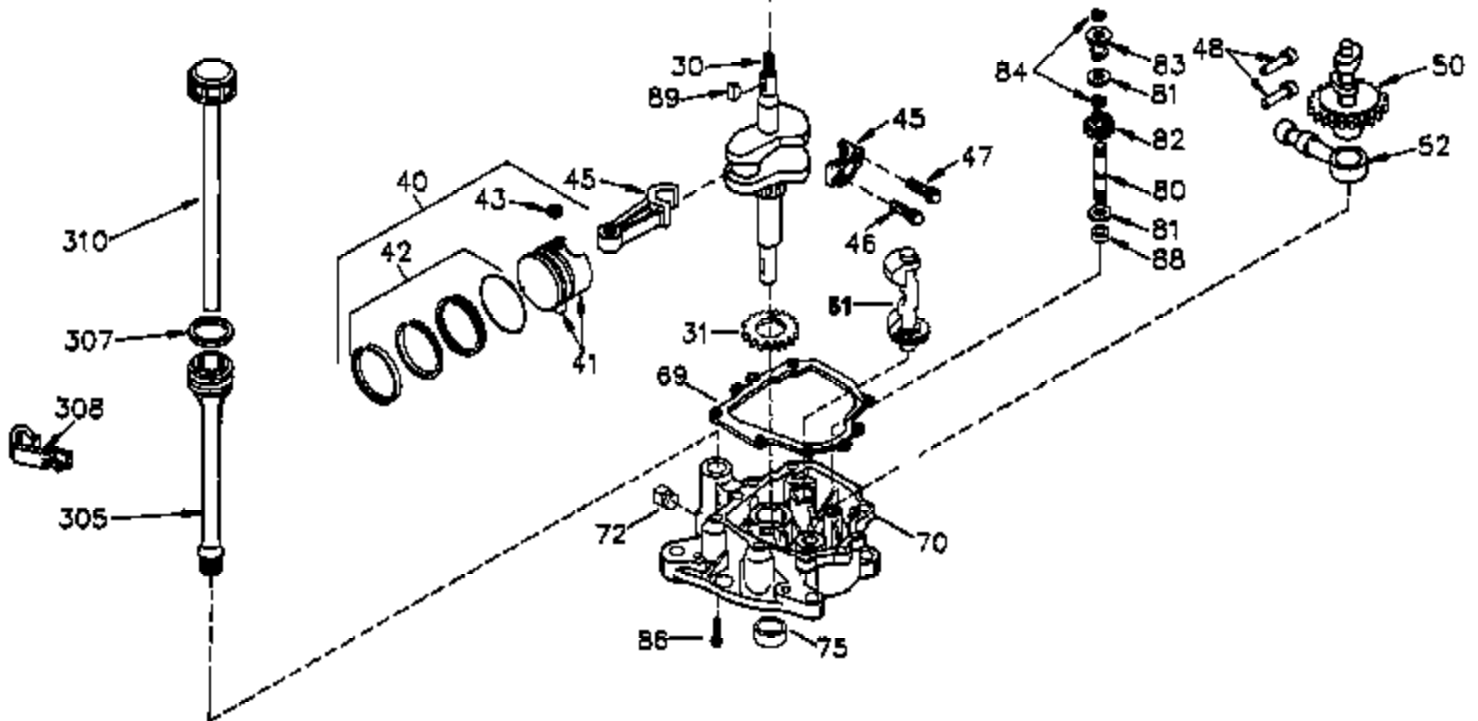

CONTINUED FROM PAGE 2

Ref #	Part Number	Qty	Description
30	35429A	1	Crankshaft
31	35327	1	Counterbalance Gear
40	35776A	1	Piston, Pin & Ring Set (Std.)
40	35777A	1	Piston, Pin & Ring Set (.010" OS)
40	35778A	1	Piston, Pin & Ring Set (.020" OS)
41	35773A	1	Piston & Pin Ass'y. (Std.) (Incl. 43)
41	35774A	1	Piston & Pin Ass'y. (.010" OS) (Incl. 43)
41	35775A	1	Piston & Pin Ass'y. (.020" OS) (Incl. 43)
42	35779	1	Ring Set (Std.)
42	35780	1	Ring Set (.010" OS)
42	35781	1	Ring Set (.020" OS)
43	35772	2	Piston Pin Retaining Ring
45	36925	1	Connecting Rod Ass'y. (Incl. 47)
47	651033	2	Connecting Rod Bolt
48	34034	2	Valve Lifter
50	35381	1	Camshaft (MCR)
51	35315A	1	Counterbalance Weight
52	31356	1	Oil Pump Ass'y.
69	35317	1	* Mounting Flange Gasket
70	35711A	1	Mounting Flange (Incl. 72, 75 & 80)
72	31927	1	Oil Drain Plug
75	35319	1	Oil Seal
80	35783	1	Governor Shaft
81	30590A	2	Washer
82	35378	1	Governor Gear Ass'y. (Incl. 81)
83	30588A	1	Governor Spool
84	29193	2	Retaining Ring
86	650833	7	Screw, 1/4-20 x 1-3/16"
88	31707A	1	Spacer (Incl. 81)
89	32589	1	Flywheel Key
123	33261	1	Intake Pipe Brace
124	651031	3	Screw, 1/4-20 x 9/16"
171	28424	1	Breather Element
178	29752	2	Nut & Lock Washer, 1/4-28
182	30088A	2	Screw, 1/4-28 x 1"
184	33263	1	* Carburetor To Intake Pipe Gasket
185	34926	1	Intake Pipe
223	650378	2	Screw, Torx T-30, 5/16-18 x 1-1/8"
224	27915A	1	Intake Pipe Gasket
234	650825	2	Nut & Lock Washer, 1/4-20
238	650834	2	Screw, 10-32 x 1-17/32"
239	33629	1	* Air Cleaner Gasket
240	35538B	1	Air Cleaner Body (Incl. 239)
245A	35404	1	Air Cleaner Filter
245	35403	1	Air Cleaner Filter (Incl. 234)
250	35961	1	Air Cleaner Cover
251	650886	2	Wing Nut, 1/4-20
276A	35348	1	Locking Plate
292	26460	2	Fuel Line Clamp
305	35574	1	Oil Fill Tube
307	35499	1	"O" Ring
308	35437	1	Fill Tube Clip
310	35576	1	Dipstick
380	632691	1	Carburetor (Incl. 184)