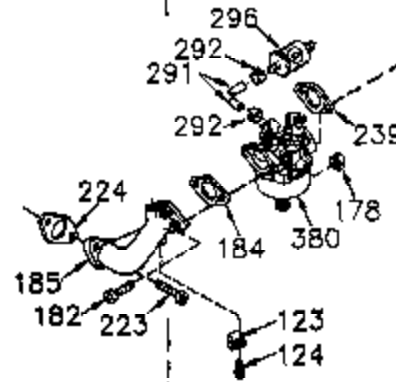

CONTINUED FROM PAGE 2

Ref #	Part Number	Qty	Description
30	35429A	1	Crankshaft
31	35327	1	Counterbalance Gear
40	35776A	1	Piston, Pin & Ring Set (Std.)
40	35777A	1	Piston, Pin & Ring Set (.010" OS)
40	35778A	1	Piston, Pin & Ring Set (.020" OS)
41	35773A	1	Piston & Pin Ass'y. (Std.) (Incl. 43)
41	35774A	1	Piston & Pin Ass'y. (.010" OS) (Incl. 43)
41	35775A	1	Piston & Pin Ass'y. (.020" OS) (Incl. 43)
42	35779	1	Ring Set (Std.)
42	35780	1	Ring Set (.010" OS)
42	35781	1	Ring Set (.020" OS)
43	35772	2	Piston Pin Retaining Ring
45	36925	1	Connecting Rod Ass'y. (Incl. 47)
47	651033	2	Connecting Rod Bolt
48	34034	2	Valve Lifter
50	35381	1	Camshaft (MCR)
51	35315A	1	Counterbalance Weight
52	31356	1	Oil Pump Ass'y.
69	35317	1	* Mounting Flange Gasket
70	35711A	1	Mounting Flange (Incl. 72, 75 & 80)
72	31927	1	Oil Drain Plug
75	35319	1	Oil Seal
80	35783	1	Governor Shaft
81	30590A	2	Washer
82	35378	1	Governor Gear Ass'y. (Incl. 81)
83	30588A	1	Governor Spool
84	29193	2	Retaining Ring
86	650833	7	Screw, 1/4-20 x 1-3/16"
88	31707A	1	Spacer (Incl. 81)
89	32589	1	Flywheel Key
123	33261	1	Intake Pipe Brace
124	651031	3	Screw, 1/4-20 x 9/16"
171	28424	1	Breather Element
178	29752	2	Nut & Lock Washer, 1/4-28
182	30088A	2	Screw, 1/4-28 x 1"
184	33263	1	* Carburetor To Intake Pipe Gasket
185	34926	1	Intake Pipe
223	650378	2	Screw, Torx T-30, 5/16-18 x 1-1/8"
224	27915A	1	Intake Pipe Gasket
234	650825	2	Nut & Lock Washer, 1/4-20
238	650834	2	Screw, 10-32 x 1-17/32"
239	33629	1	* Air Cleaner Gasket
240	35538B	1	Air Cleaner Body (Incl. 239)
245A	35404	1	Air Cleaner Filter
245	35403	1	Air Cleaner Filter (Incl. 234)
250	35961	1	Air Cleaner Cover
251	650886	2	Wing Nut, 1/4-20
276A	35348	1	Locking Plate
292	26460	2	Fuel Line Clamp
305	35574	1	Oil Fill Tube
307	35499	1	"O" Ring
308	35437	1	Fill Tube Clip
310	35576	1	Dipstick
380	632691	1	Carburetor (Incl. 184)